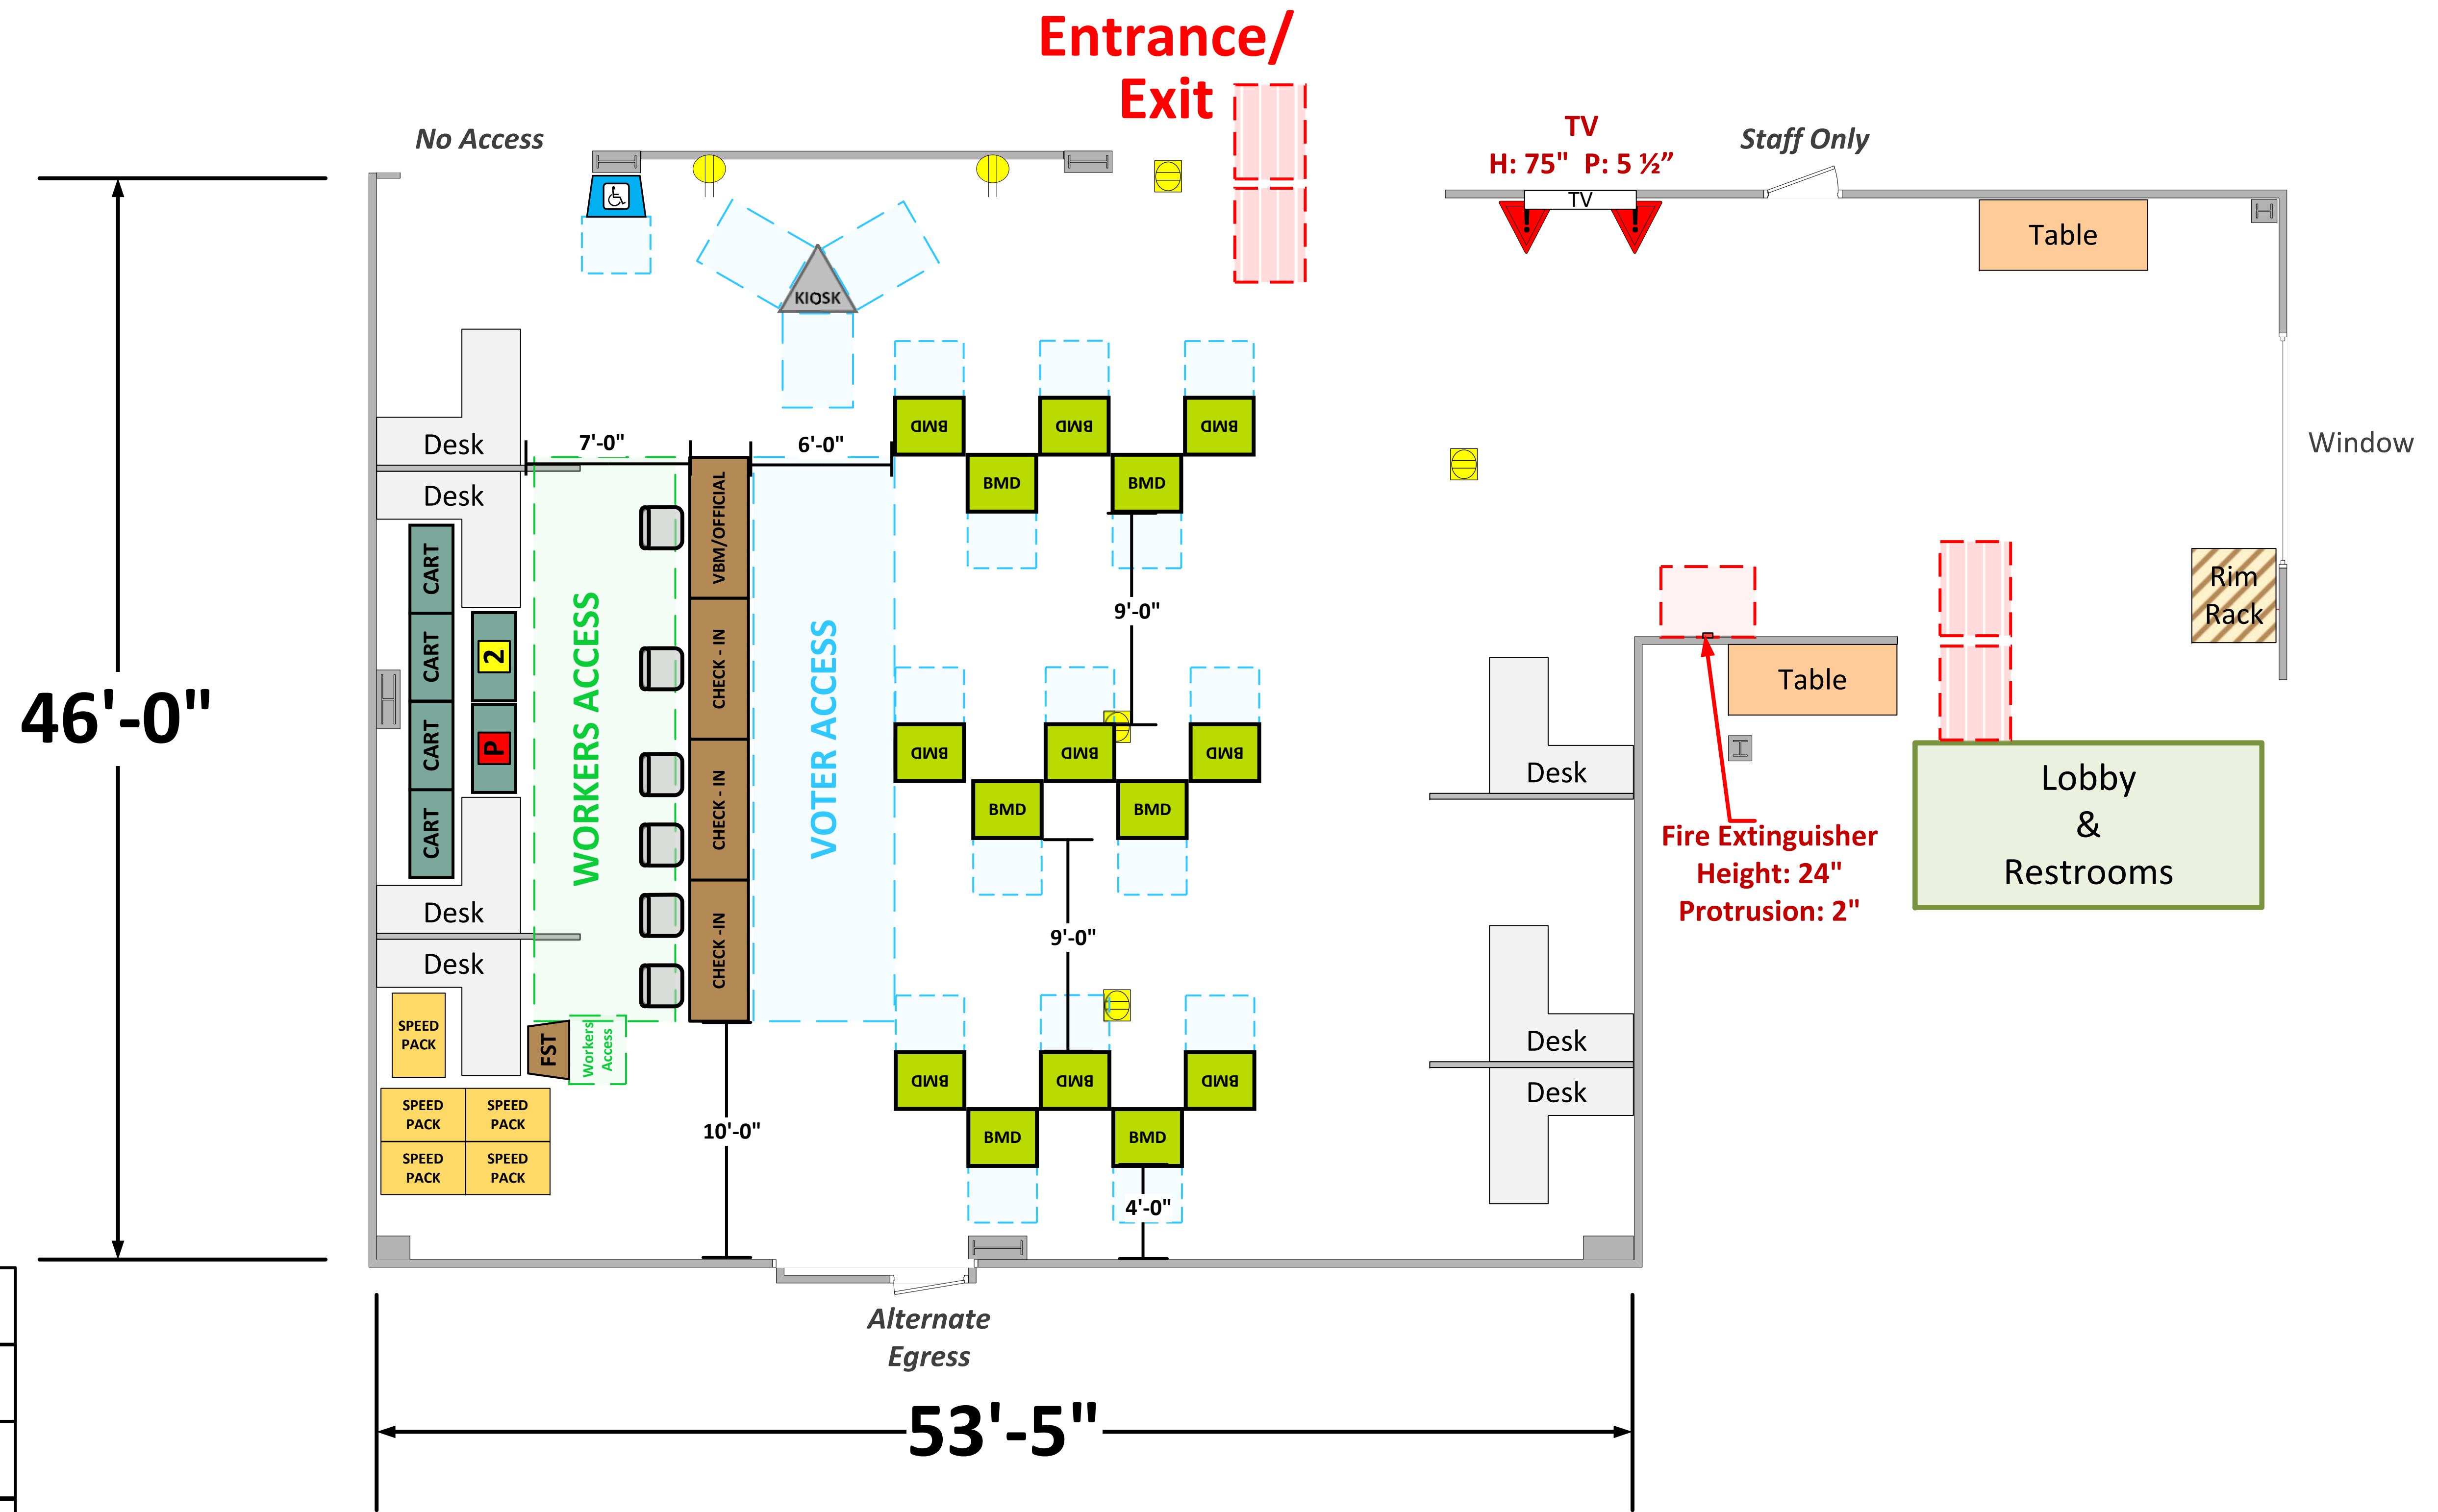

EV Showroom

(2,431 Usable Sq. Ft.)

LEGEND

Room Size	Dimension: 53'5" x 46'	Sq. Ft.: 2,431'
Number of BMDs	15	
POWER OUTLET		
PROTRUDING OBJECT		
Do Not Block Area		

TITLE

VCID 29709
Chevrolet of Puente Hills

Each chair at a CHECK-IN station equals one ePollbook

Equipment By: Scott Taylor	Date: 04/24/26
Skeleton Drawn By: David Chaparro	Date: 04/17/25
Scale: 1/4" inches = 1' Ft.	