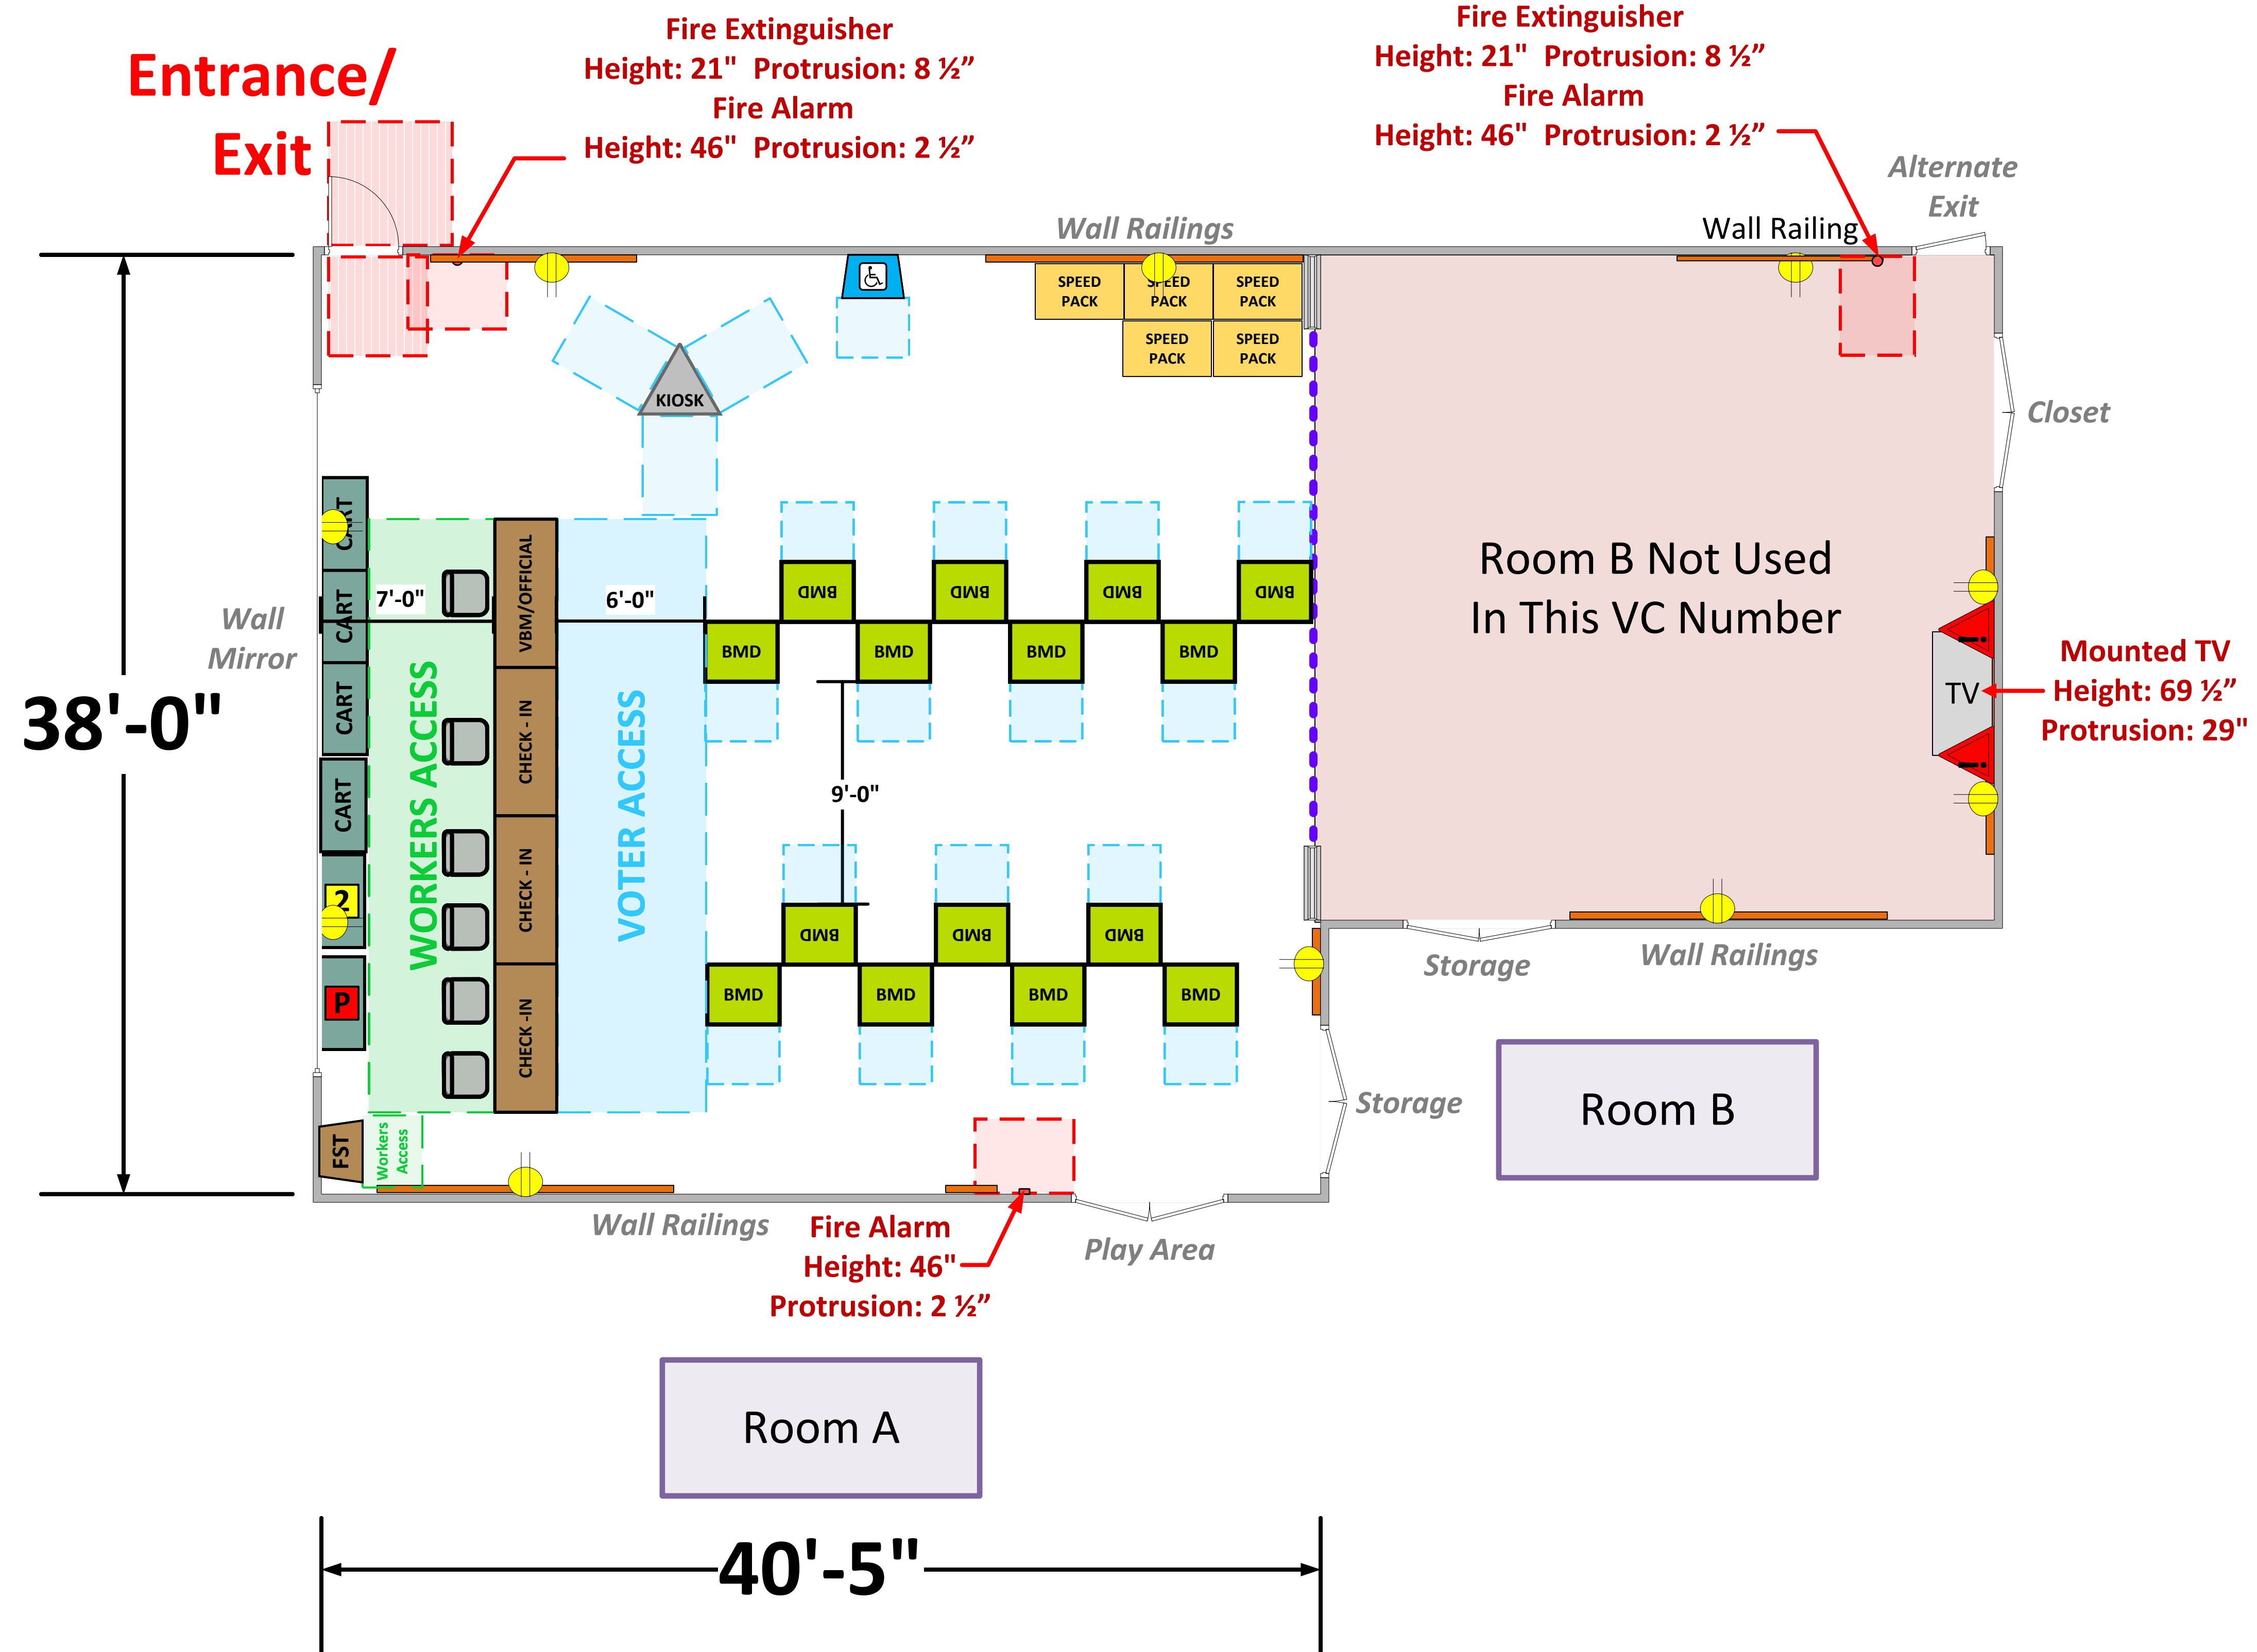

Community Room A (1,535 Usable Sq. Ft.)

Mirrored walls
must be covered

LEGEND

Room Size	Dimension: 40'5" x 38'	Sq. Ft.: 1,535'
Number of BMDs	15	
POWER OUTLET		
PROTRUDING OBJECT		
Do Not Block Area		

VCID 3067
William Steinmetz Park

Each chair at a CHECK-IN station equals one ePollbook

Equipment By: Scott Taylor	Date: 02/12/26
Skeleton Drawn By: David Chaparro	Date: 11/19/25
Scale: 1/4" inches = 1' Ft.	