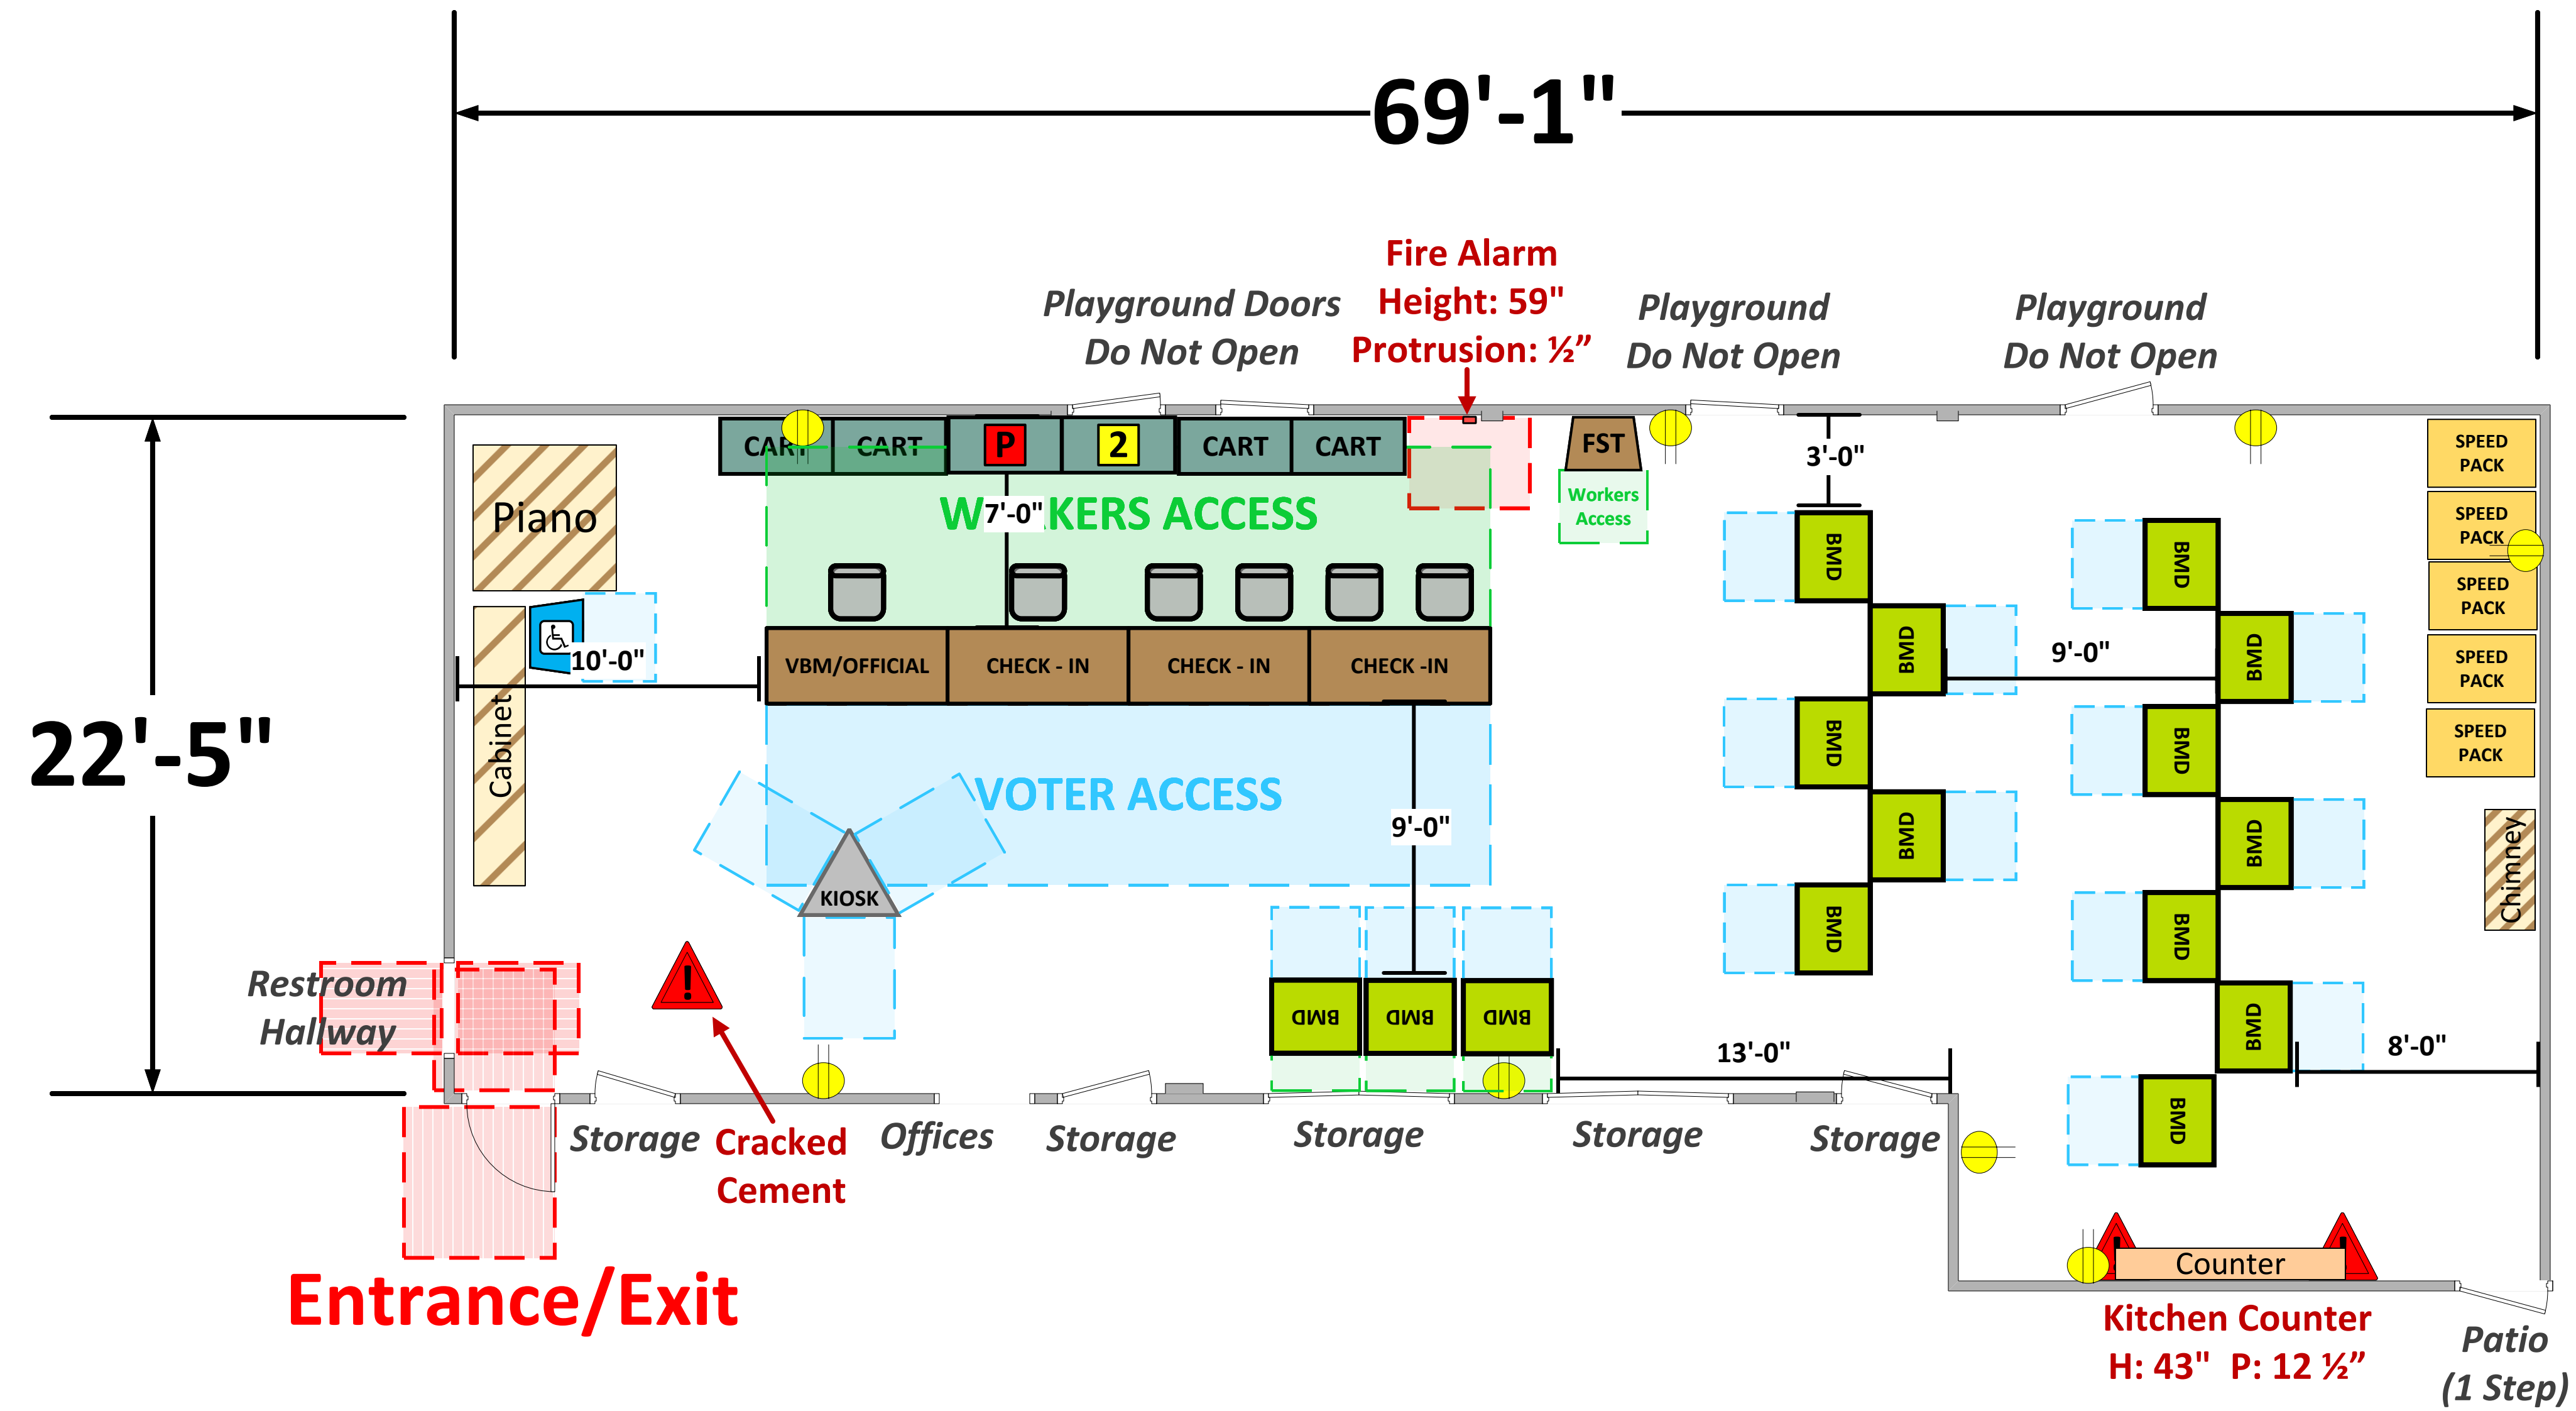

Community Room

(1,680 Usable Sq. Ft.)

LEGEND

Room Size	Dimension: 69'1" x 22'5"	Sq. Ft: 1,549'
Number of BMDs	15	
POWER OUTLET		
PROTRUDING OBJECT		
Do Not Block Area		

TITLE

VCID 30773
Sweetwater Church

Each chair at a CHECK-IN station equals one ePollbook

Equipment By: Scott Taylor	Date: 04/27/26
Skeleton Drawn By: David Chaparro	Date: 04/08/25
Scale: 1\4" inches = 1' Ft.	