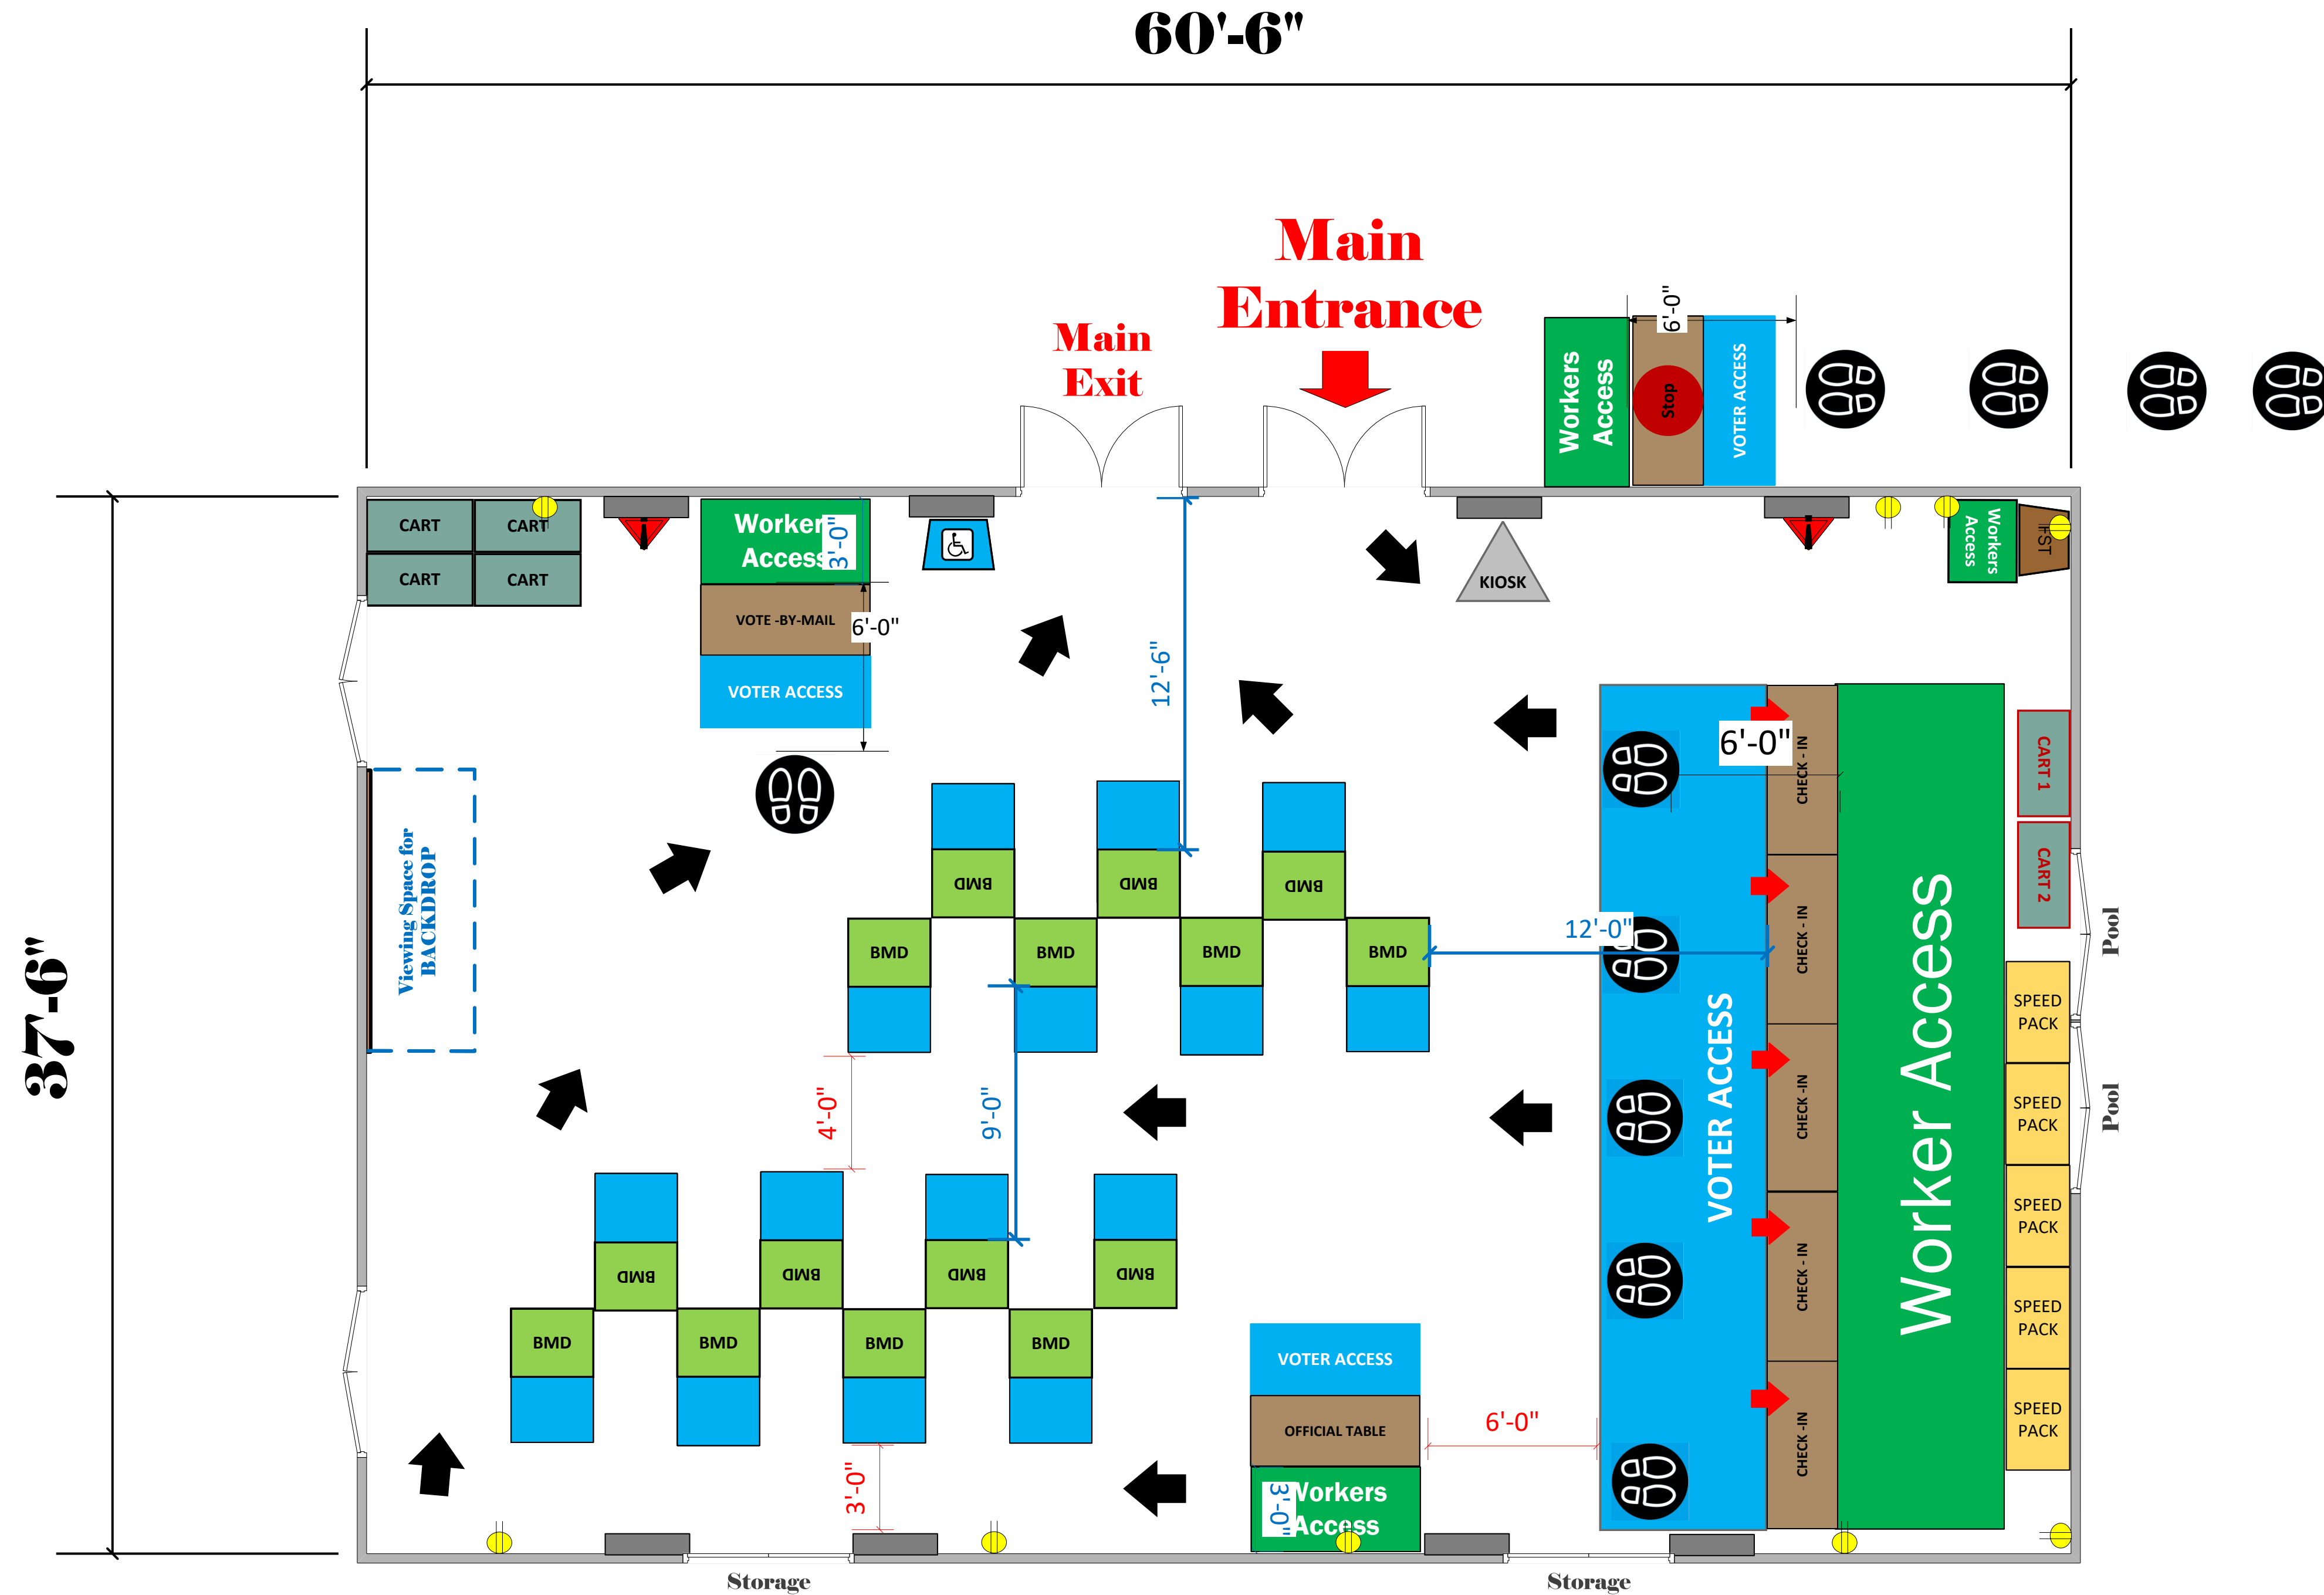

Activity Room

(2,268 Sq. Ft.)

LEGEND

Room Size	Dimension: 60' x 37'	Sq. Ft: 2,268'
EPB	Primary:	Secondary:
BMD	Total: 15	Actual:
Circuits	Total:	Usable:
Floor Decals		
BALLOT MARKING DEVICE		
CHECK IN TABLE		
BMD CART		
BACKDROP		
KIOSK		
POWER OUTLET		
PROTRUDING OBJECT		
ROUTER		
POWER CORDS		

TITLE

Mayfair Park

VC ID# 3084

SCALE: 1:48

DRAWN BY: David Chaparro