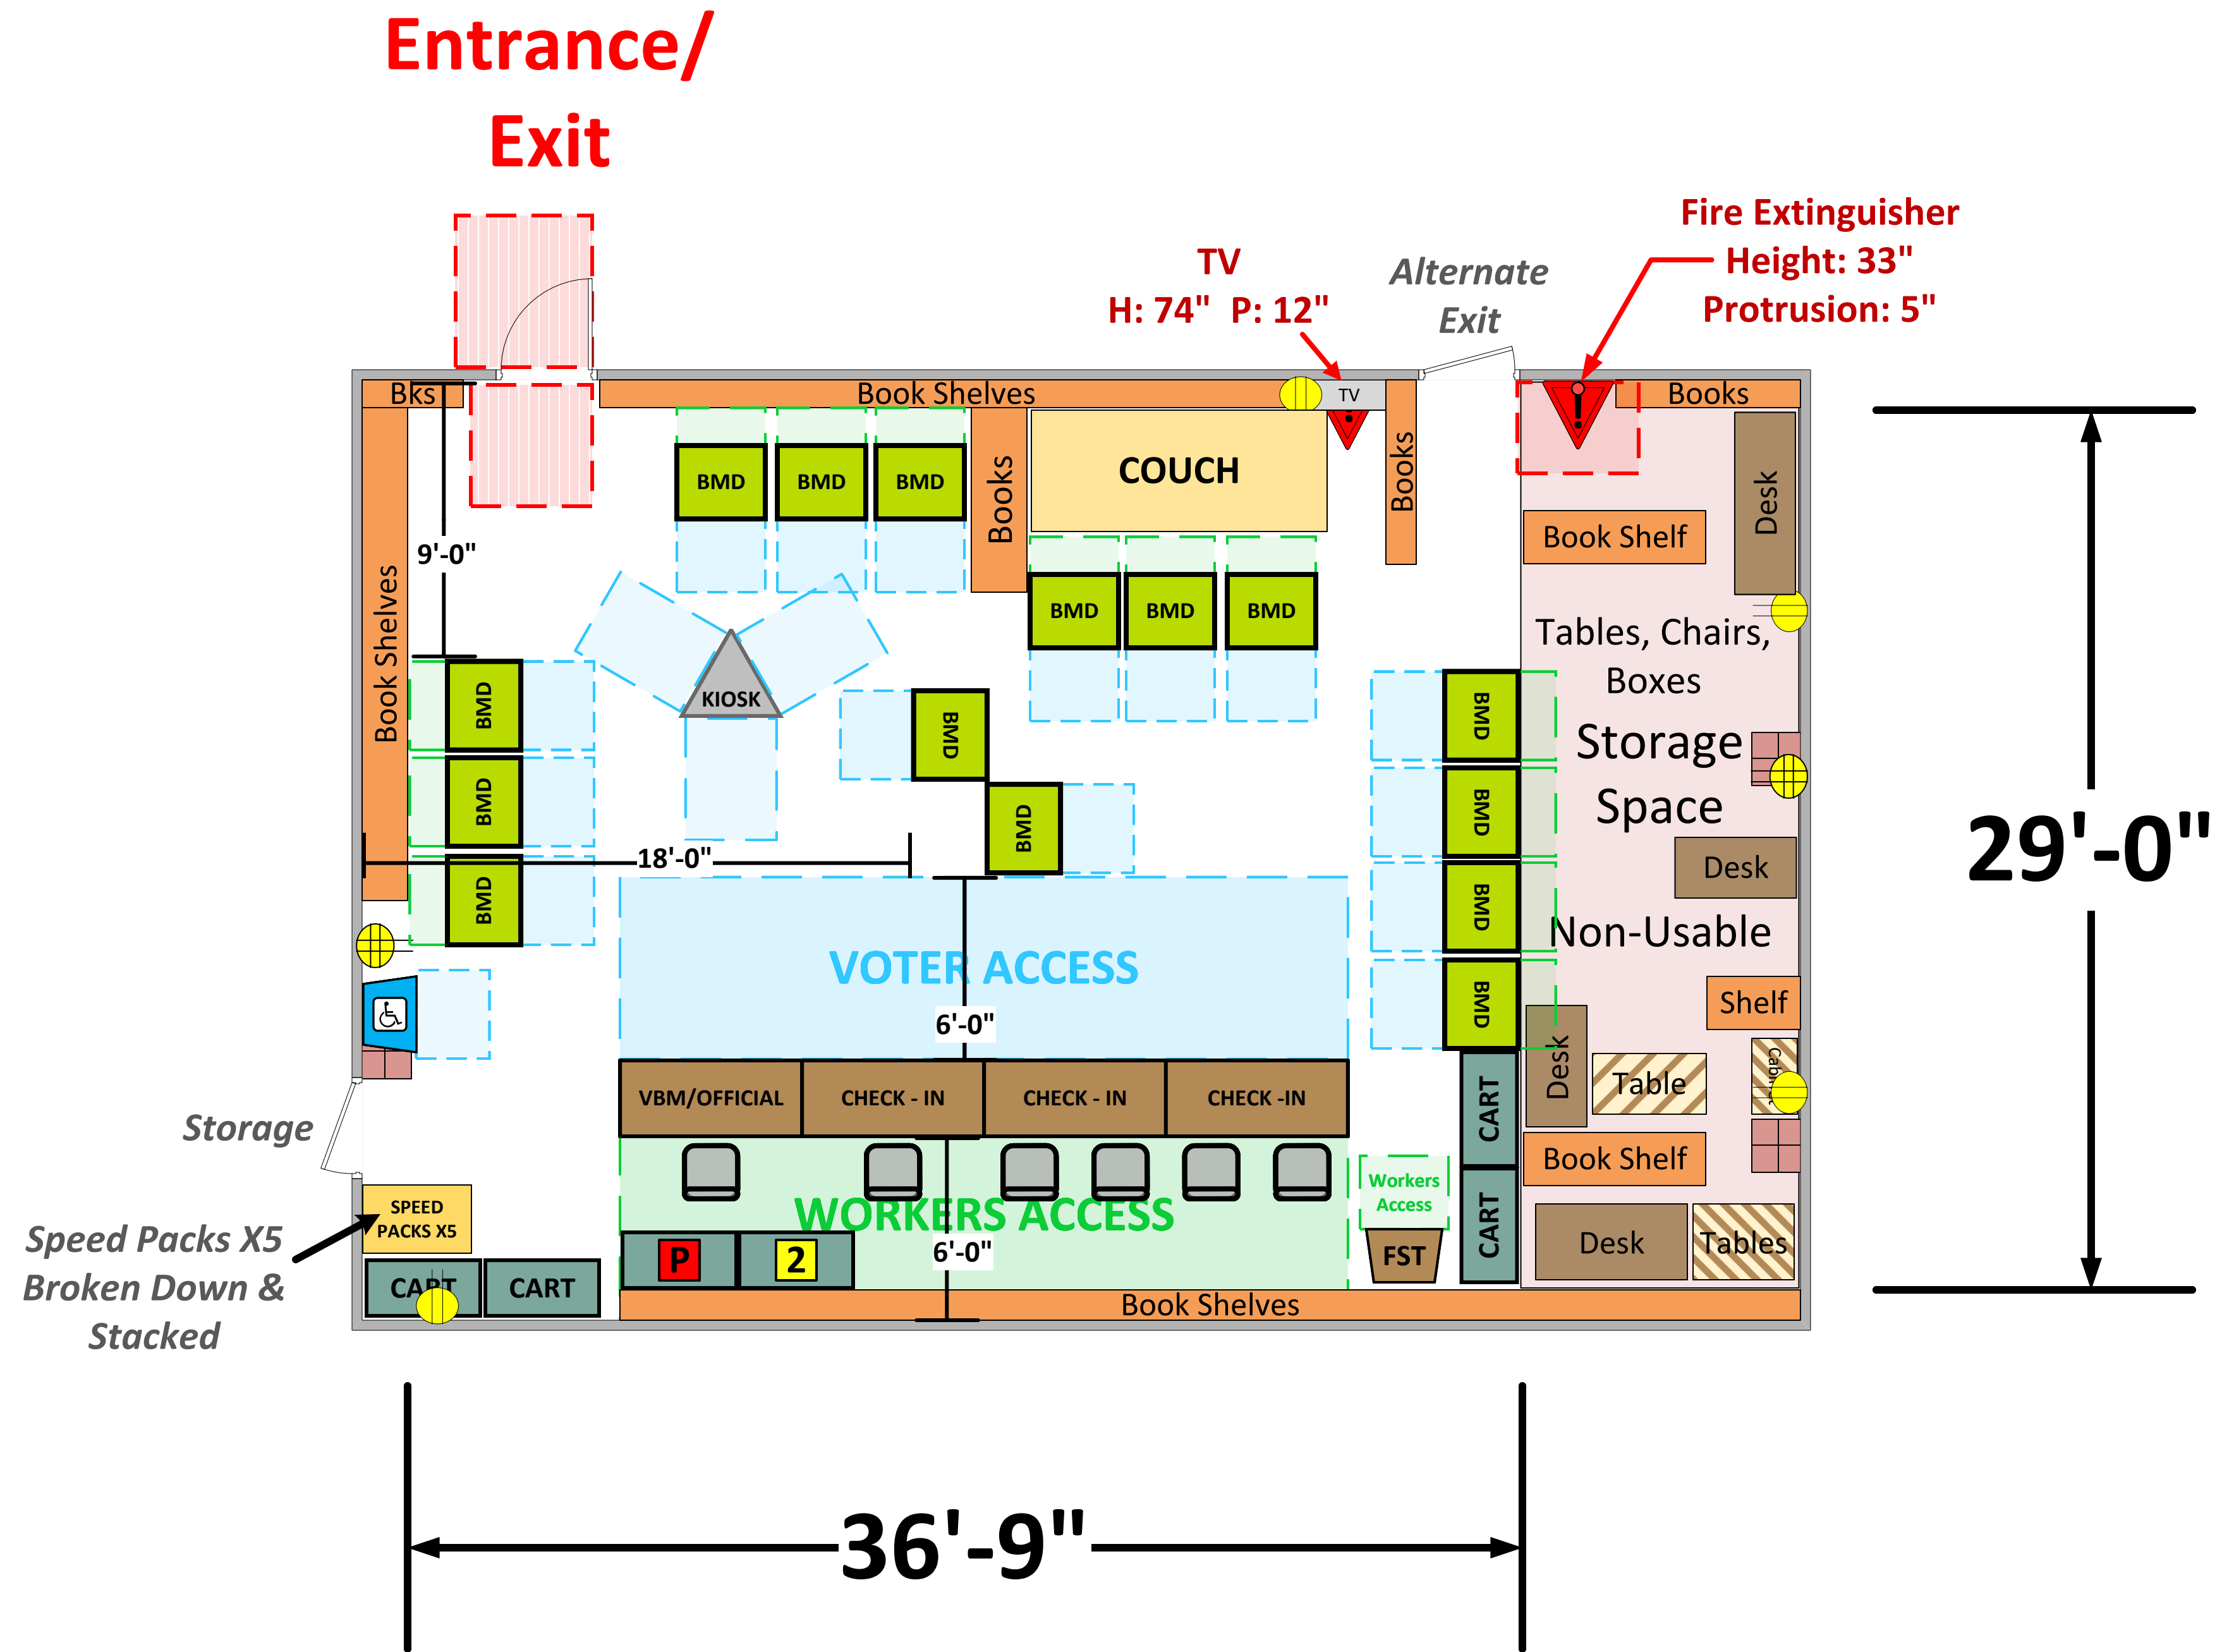

Library

(850 Usable Sq. Ft.)

LEGEND

Room Size	Dimension: 36'9" x 29'	Sq. Ft.: 1,065'
Number of BMDs		
POWER OUTLET		
PROTRUDING OBJECT		
Do Not Block Area		

TITLE

VCID 3138
Mayberry Street Elementary School

Each chair at a CHECK-IN station equals one ePollbook

Equipment By: Dustin Fuller	Date: 03/09/2026
Skeleton Drawn By: David Chaparro	Date: 07/22/25
Scale: 1\4" inches = 1' Ft.	