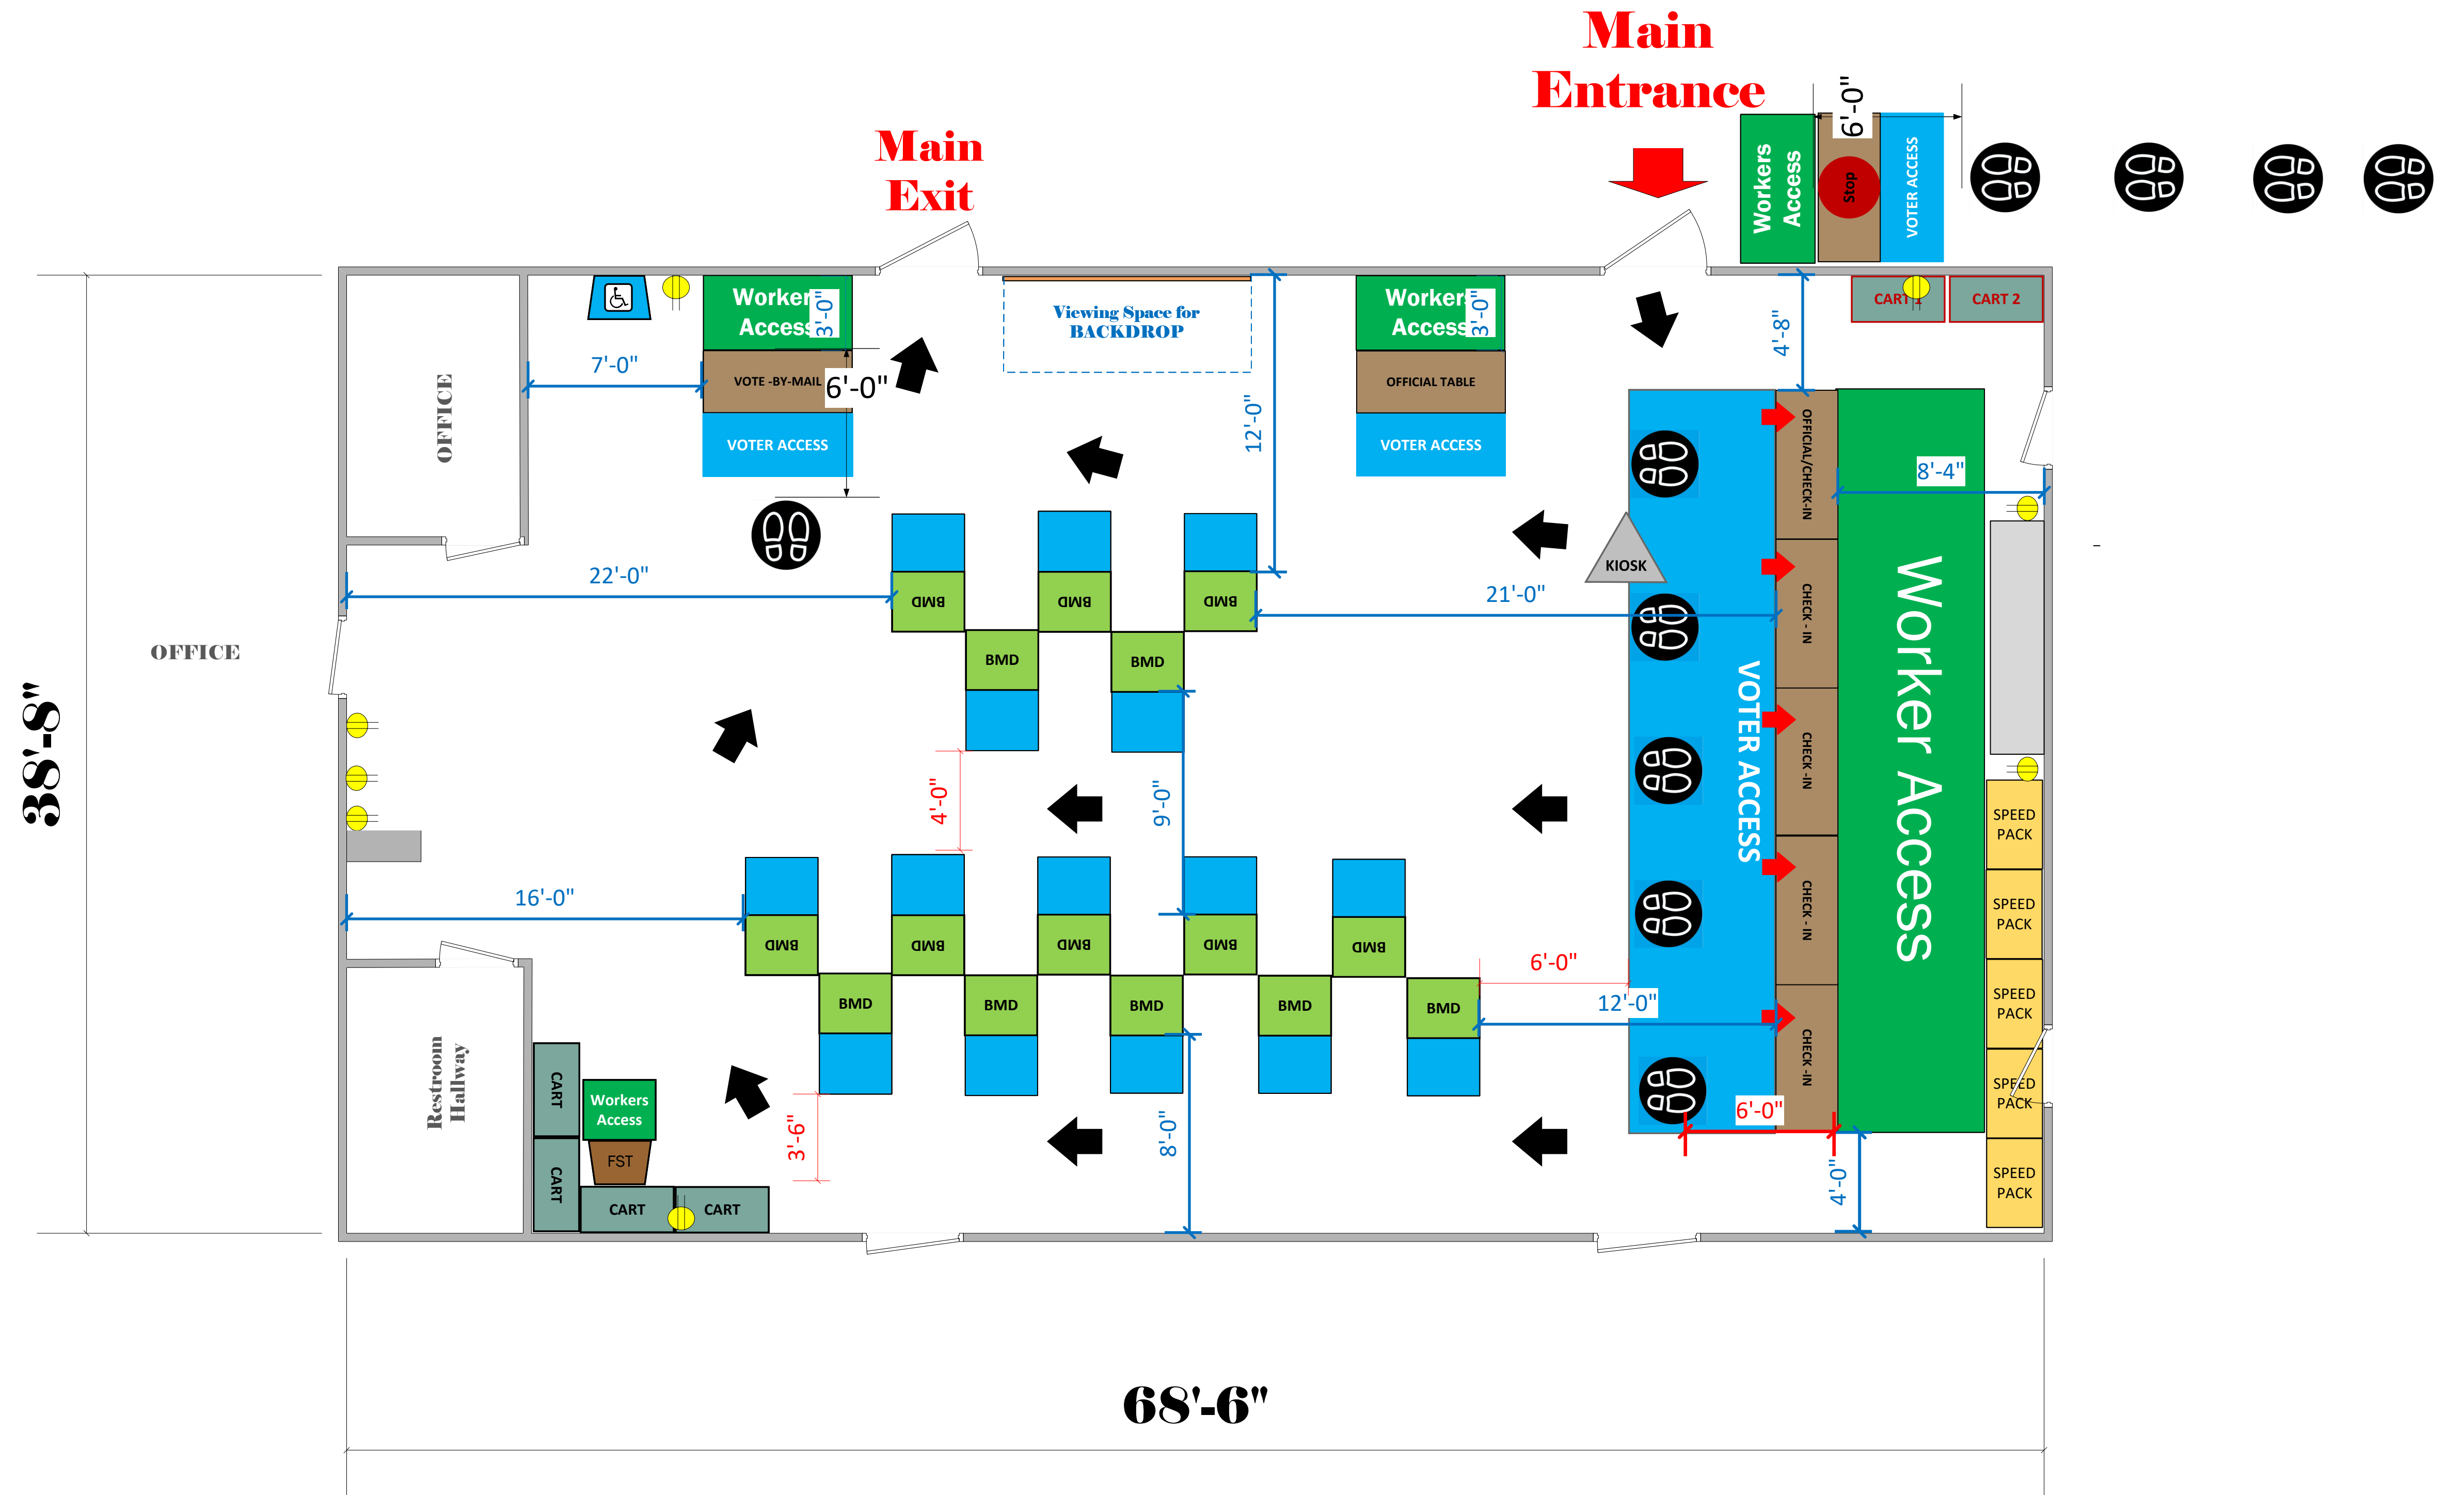

Social Hall

(2,584 Sq. Ft.)

Main Entrance

Main Exit

LEGEND

Room Size	Dimension: 68' x 38'	Sq. Ft: 2,080
EPB	Primary:	Secondary:
BMD	Total: 15	Actual:
Circuits	Total:	Usable:
Floor Decals		
BALLOT MARKING DEVICE		
CHECK IN TABLE		
BMD CART		
BACKDROP		
KIOSK		
POWER OUTLET		
PROTRUDING OBJECT		
ROUTER		
POWER CORDS		

MacArthur Park
VC ID# 3193

SCALE	1: 48
DRAWN BY	David Chaparro