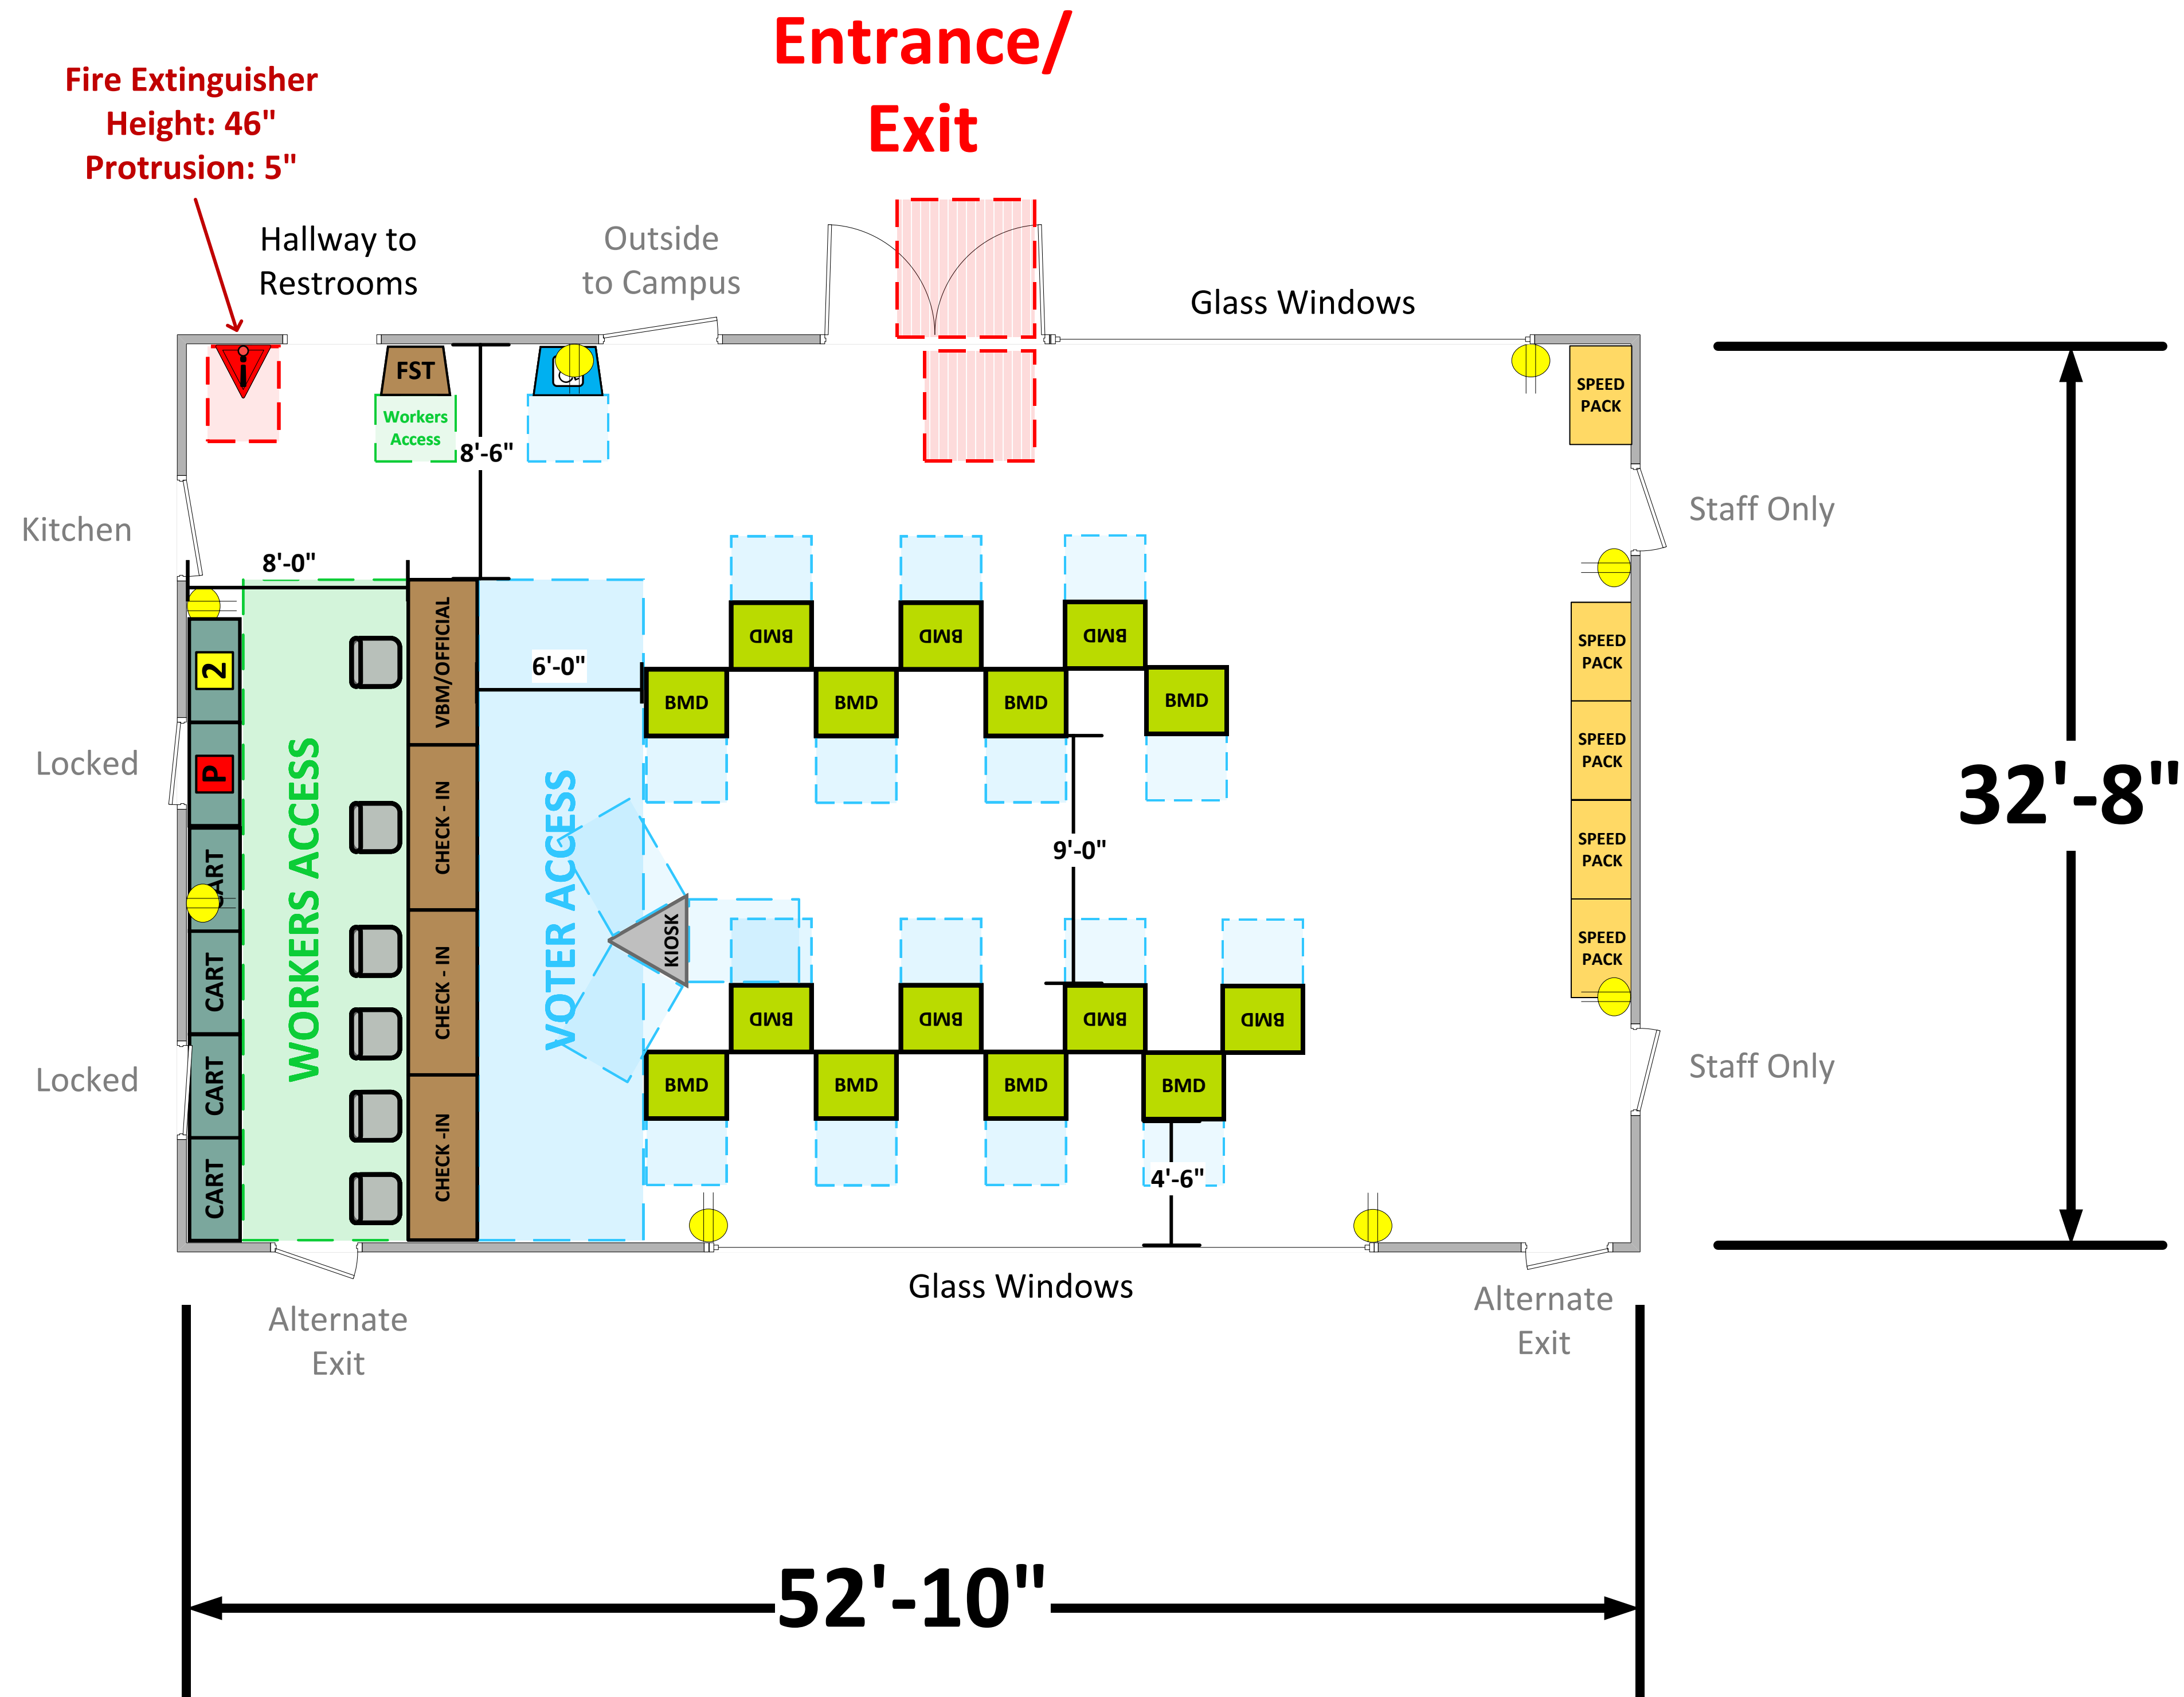

Teen Center

(1,682 Usable Sq. Ft.)

LEGEND

Room Size	Dimension: 32'-8" x 52'-10"	Sq. Ft: 1,725'
Number of BMDs	15	
POWER OUTLET		
PROTRUDING OBJECT		
Do Not Block Area		

TITLE

VCID 3197
El Dorado Park West

Each chair at a CHECK-IN station equals one ePollbook

Equipment By: Carlos Montejano	Date: 5/19/26
Skeleton Drawn By: Myron McCullough/ Anthony Gonzalez	Date: 03/05/26
Scale: 1/4" inches = 1' Ft.	