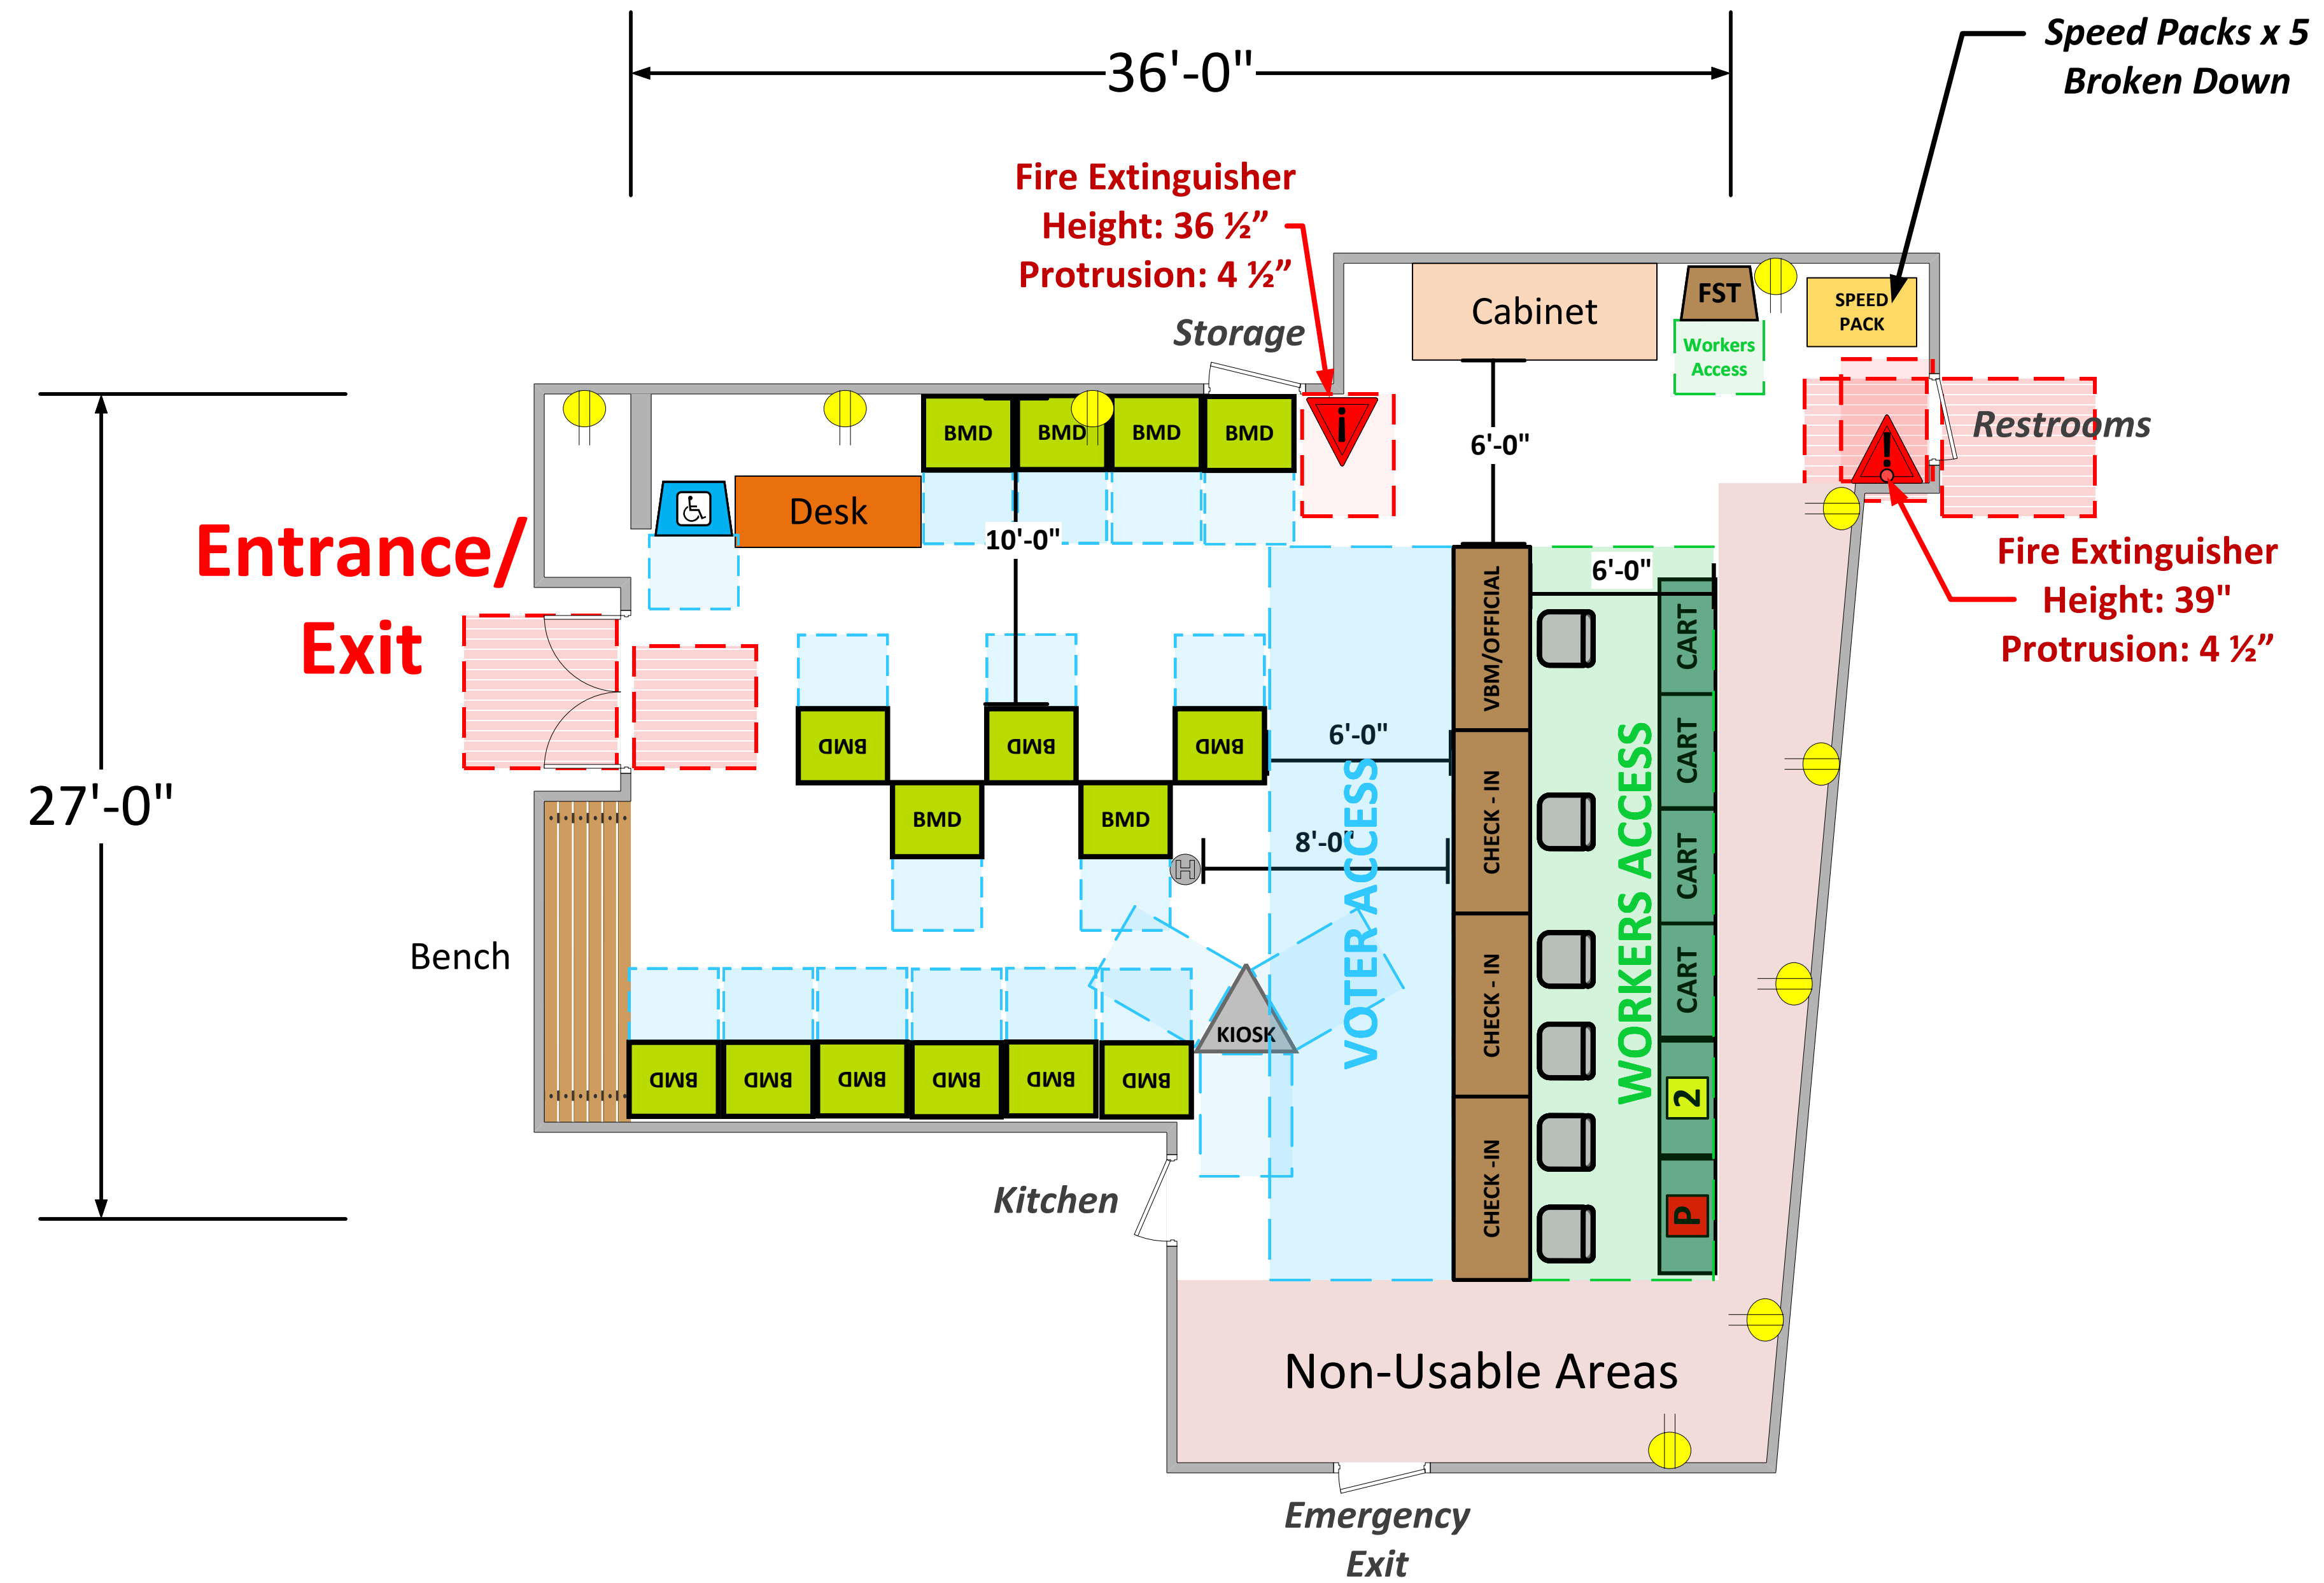

# Studio

(1,038 Usable Sq. Ft.)

## LEGEND

Room Size	Dimension: 36' x 27'	Sq. Ft: 972'
Number of BMDs	15	
POWER OUTLET		
PROTRUDING OBJECT		
Do Not Block Area		

TITLE

**VCID 33375**  
Avenue 50 Studio Inc.

**Each chair at a CHECK-IN station equals one ePollbook**

Equipment By: <b>Ryan Rivas</b>	Date: <b>03/16/26</b>
Skeleton Drawn By: <b>David Chaparro</b>	Date: <b>08/19/25</b>
Scale: <b>1/4" inches = 1' Ft.</b>	