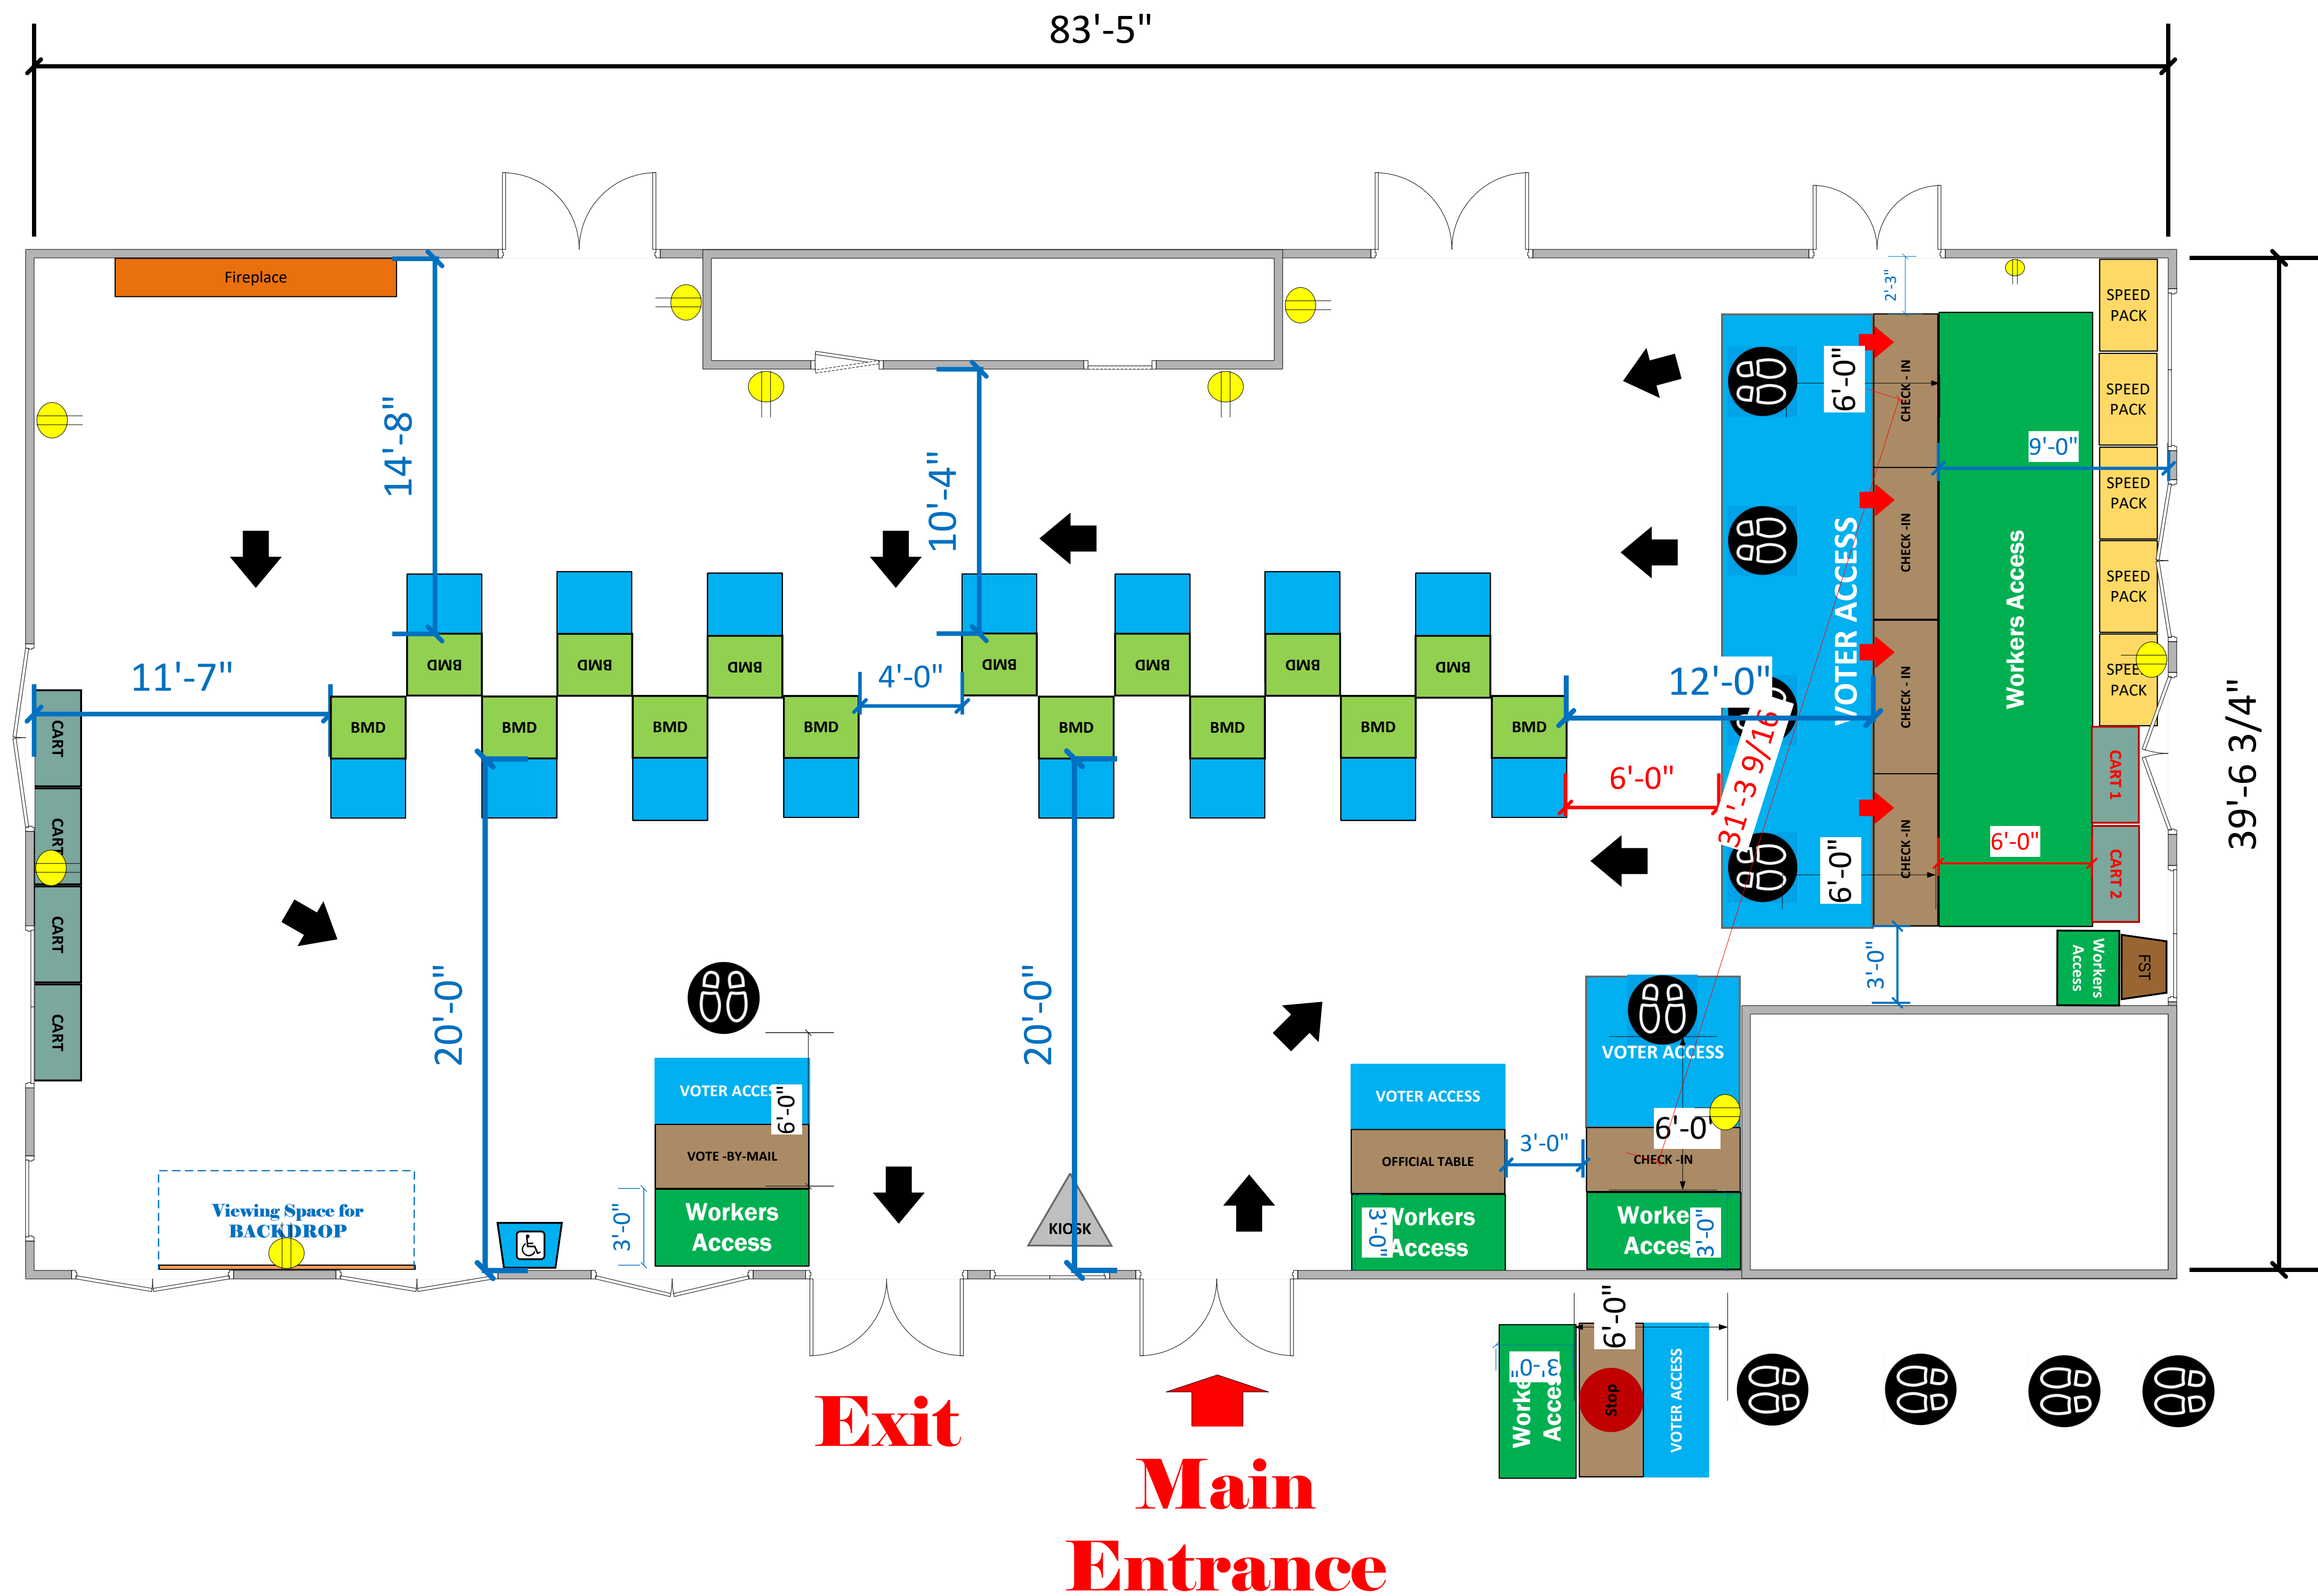

Social Room (3,349 Sq. Ft.)

LEGEND

Room Size	Dimension:	Sq. Ft:	3349
EPB	Primary:	Secondary:	
BMD	Total: 15	Actual: 15	
Circuits	Total:	Usable:	
Floor Decals			
BALLOT MARKING DEVICE			
CHECK IN TABLE			
BMD CART			
BACKDROP			
KIOSK			
POWER OUTLET			
PROTRUDING OBJECT			
ROUTER			
POWER CORDS			

**Cesar E Chavez Park
VC ID # 3347**

SCALE	1:48
DRAWN BY	Ryan Rivas