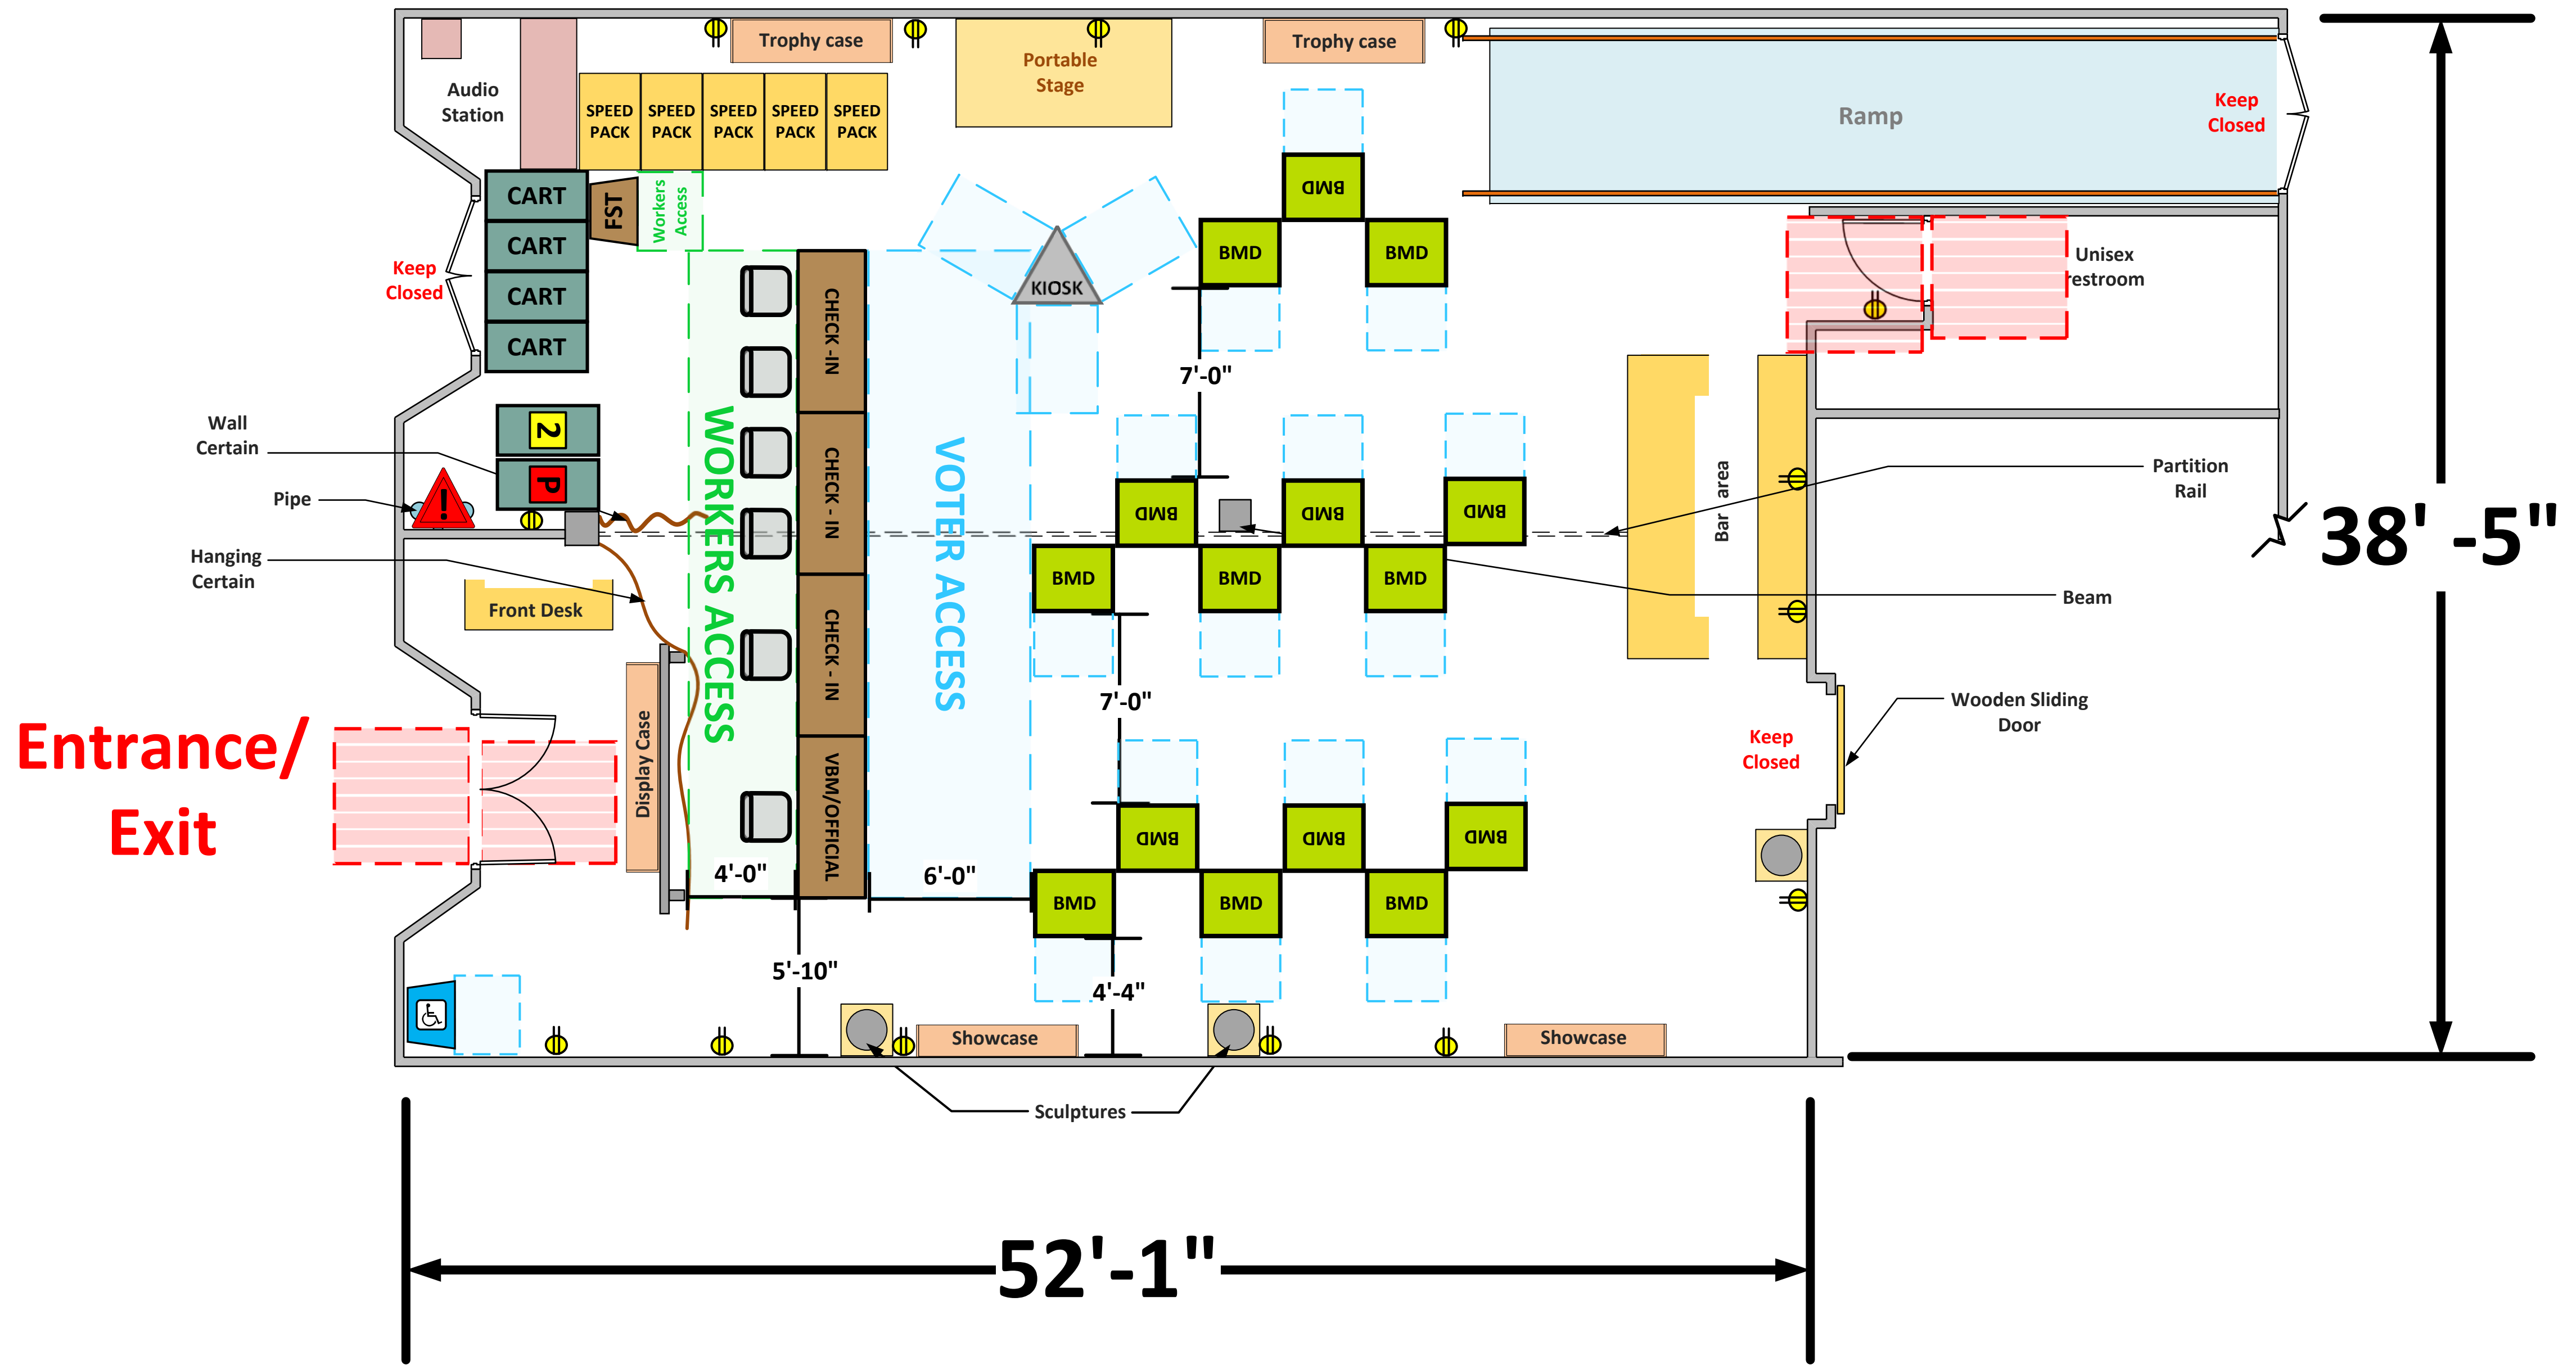

**Museum Gallery**  
**(Usable 1,976 Sq. Ft.)**

**LEGEND**

Room Size	Dimension: 32' x 61'	Sq. Ft.: 1,976
Number of BMDs	15	
POWER OUTLET		
PROTRUDING OBJECT		
Do Not Block Area		

Equipment By:	Date:
<b>Anthony Gonzalez</b>	<b>03/20/26</b>
Skeleton Drawn By:	Date:
<b>Roy Welch</b>	<b>03/20/2026</b>
Scale:	<b>1\4" inches = 1' Ft.</b>

TITLE  
**VC 33728**  
**Hidden History Museum**

**Each chair at a CHECK-IN station equals one ePollbook**