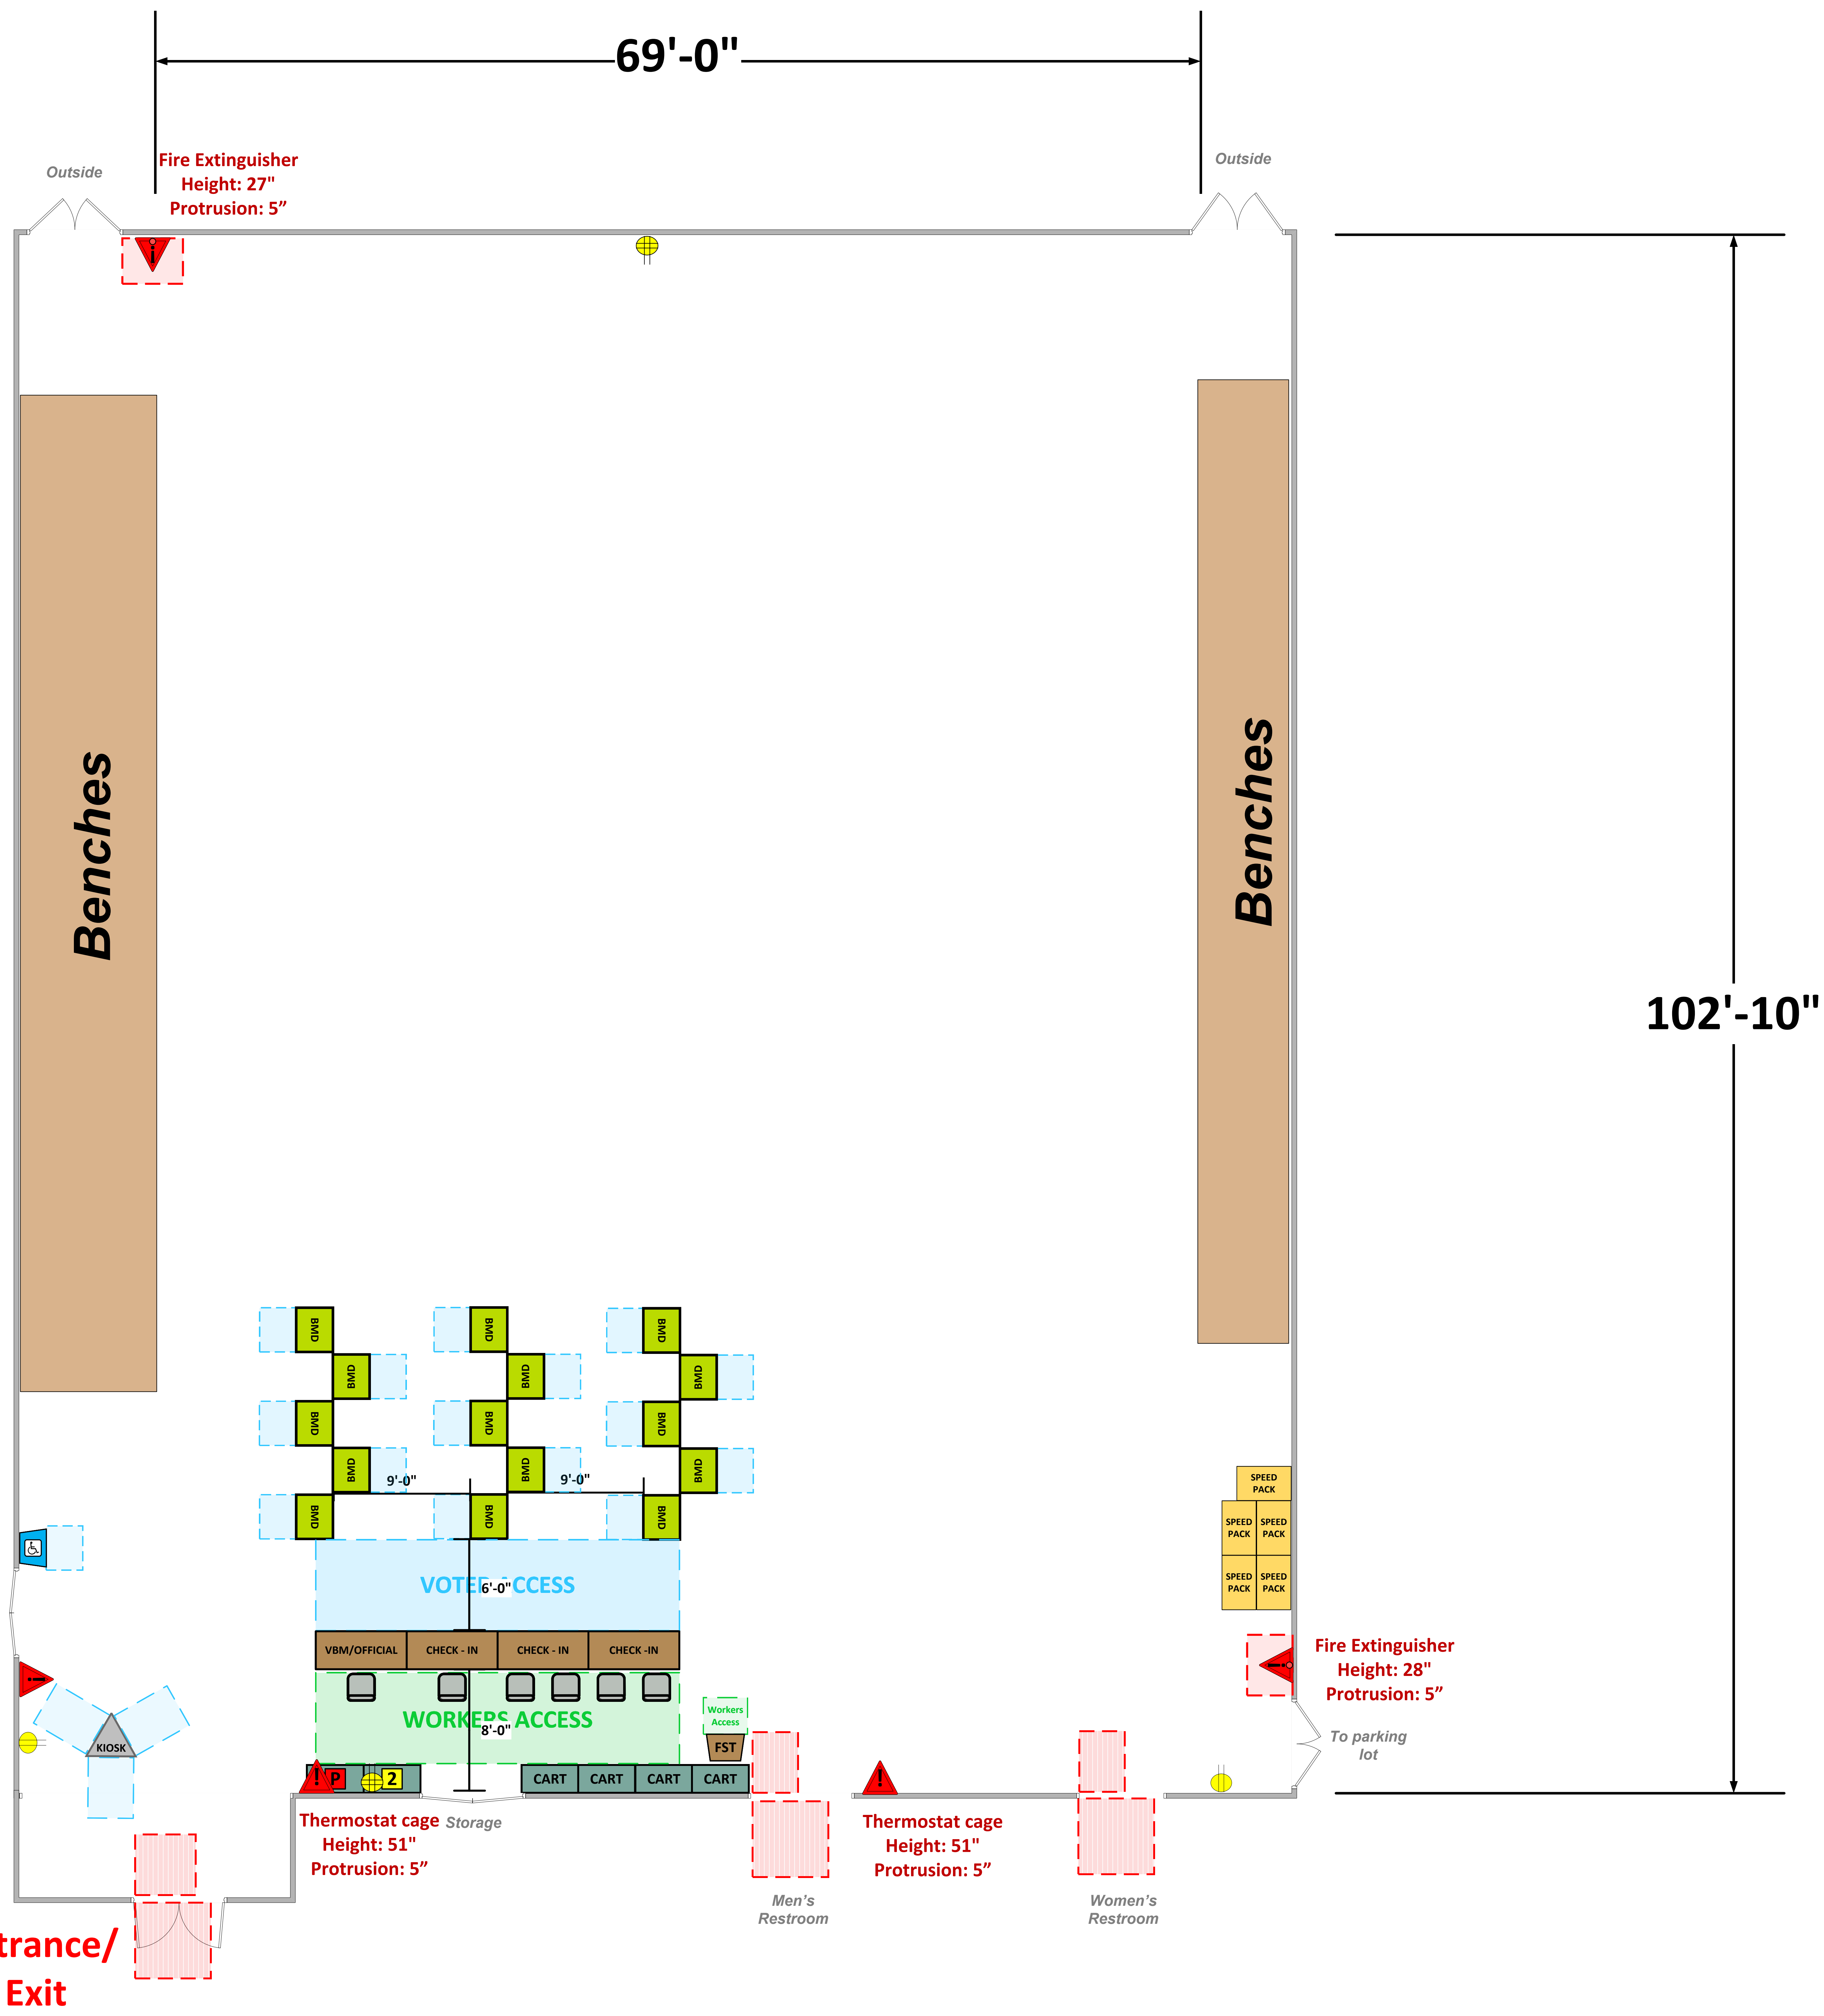

Gymnasium

(7,095 Usable Sq. Ft.)

LEGEND

Room Size	Dimension: 69' x 102'-10"	Sq. Ft: 7095
Floor Decals		
POWER OUTLET		
PROTRUDING OBJECT		
Do Not Block Area		
TITLE	<p>VCID 3402 Bassett Park</p>	

Equipment By:	Scott Taylor	Date:	02/12/26
Skeleton Drawn By:	Ryan Rivas	Date:	05/02/23
Scale:	1/4" inches = 1' Ft.		