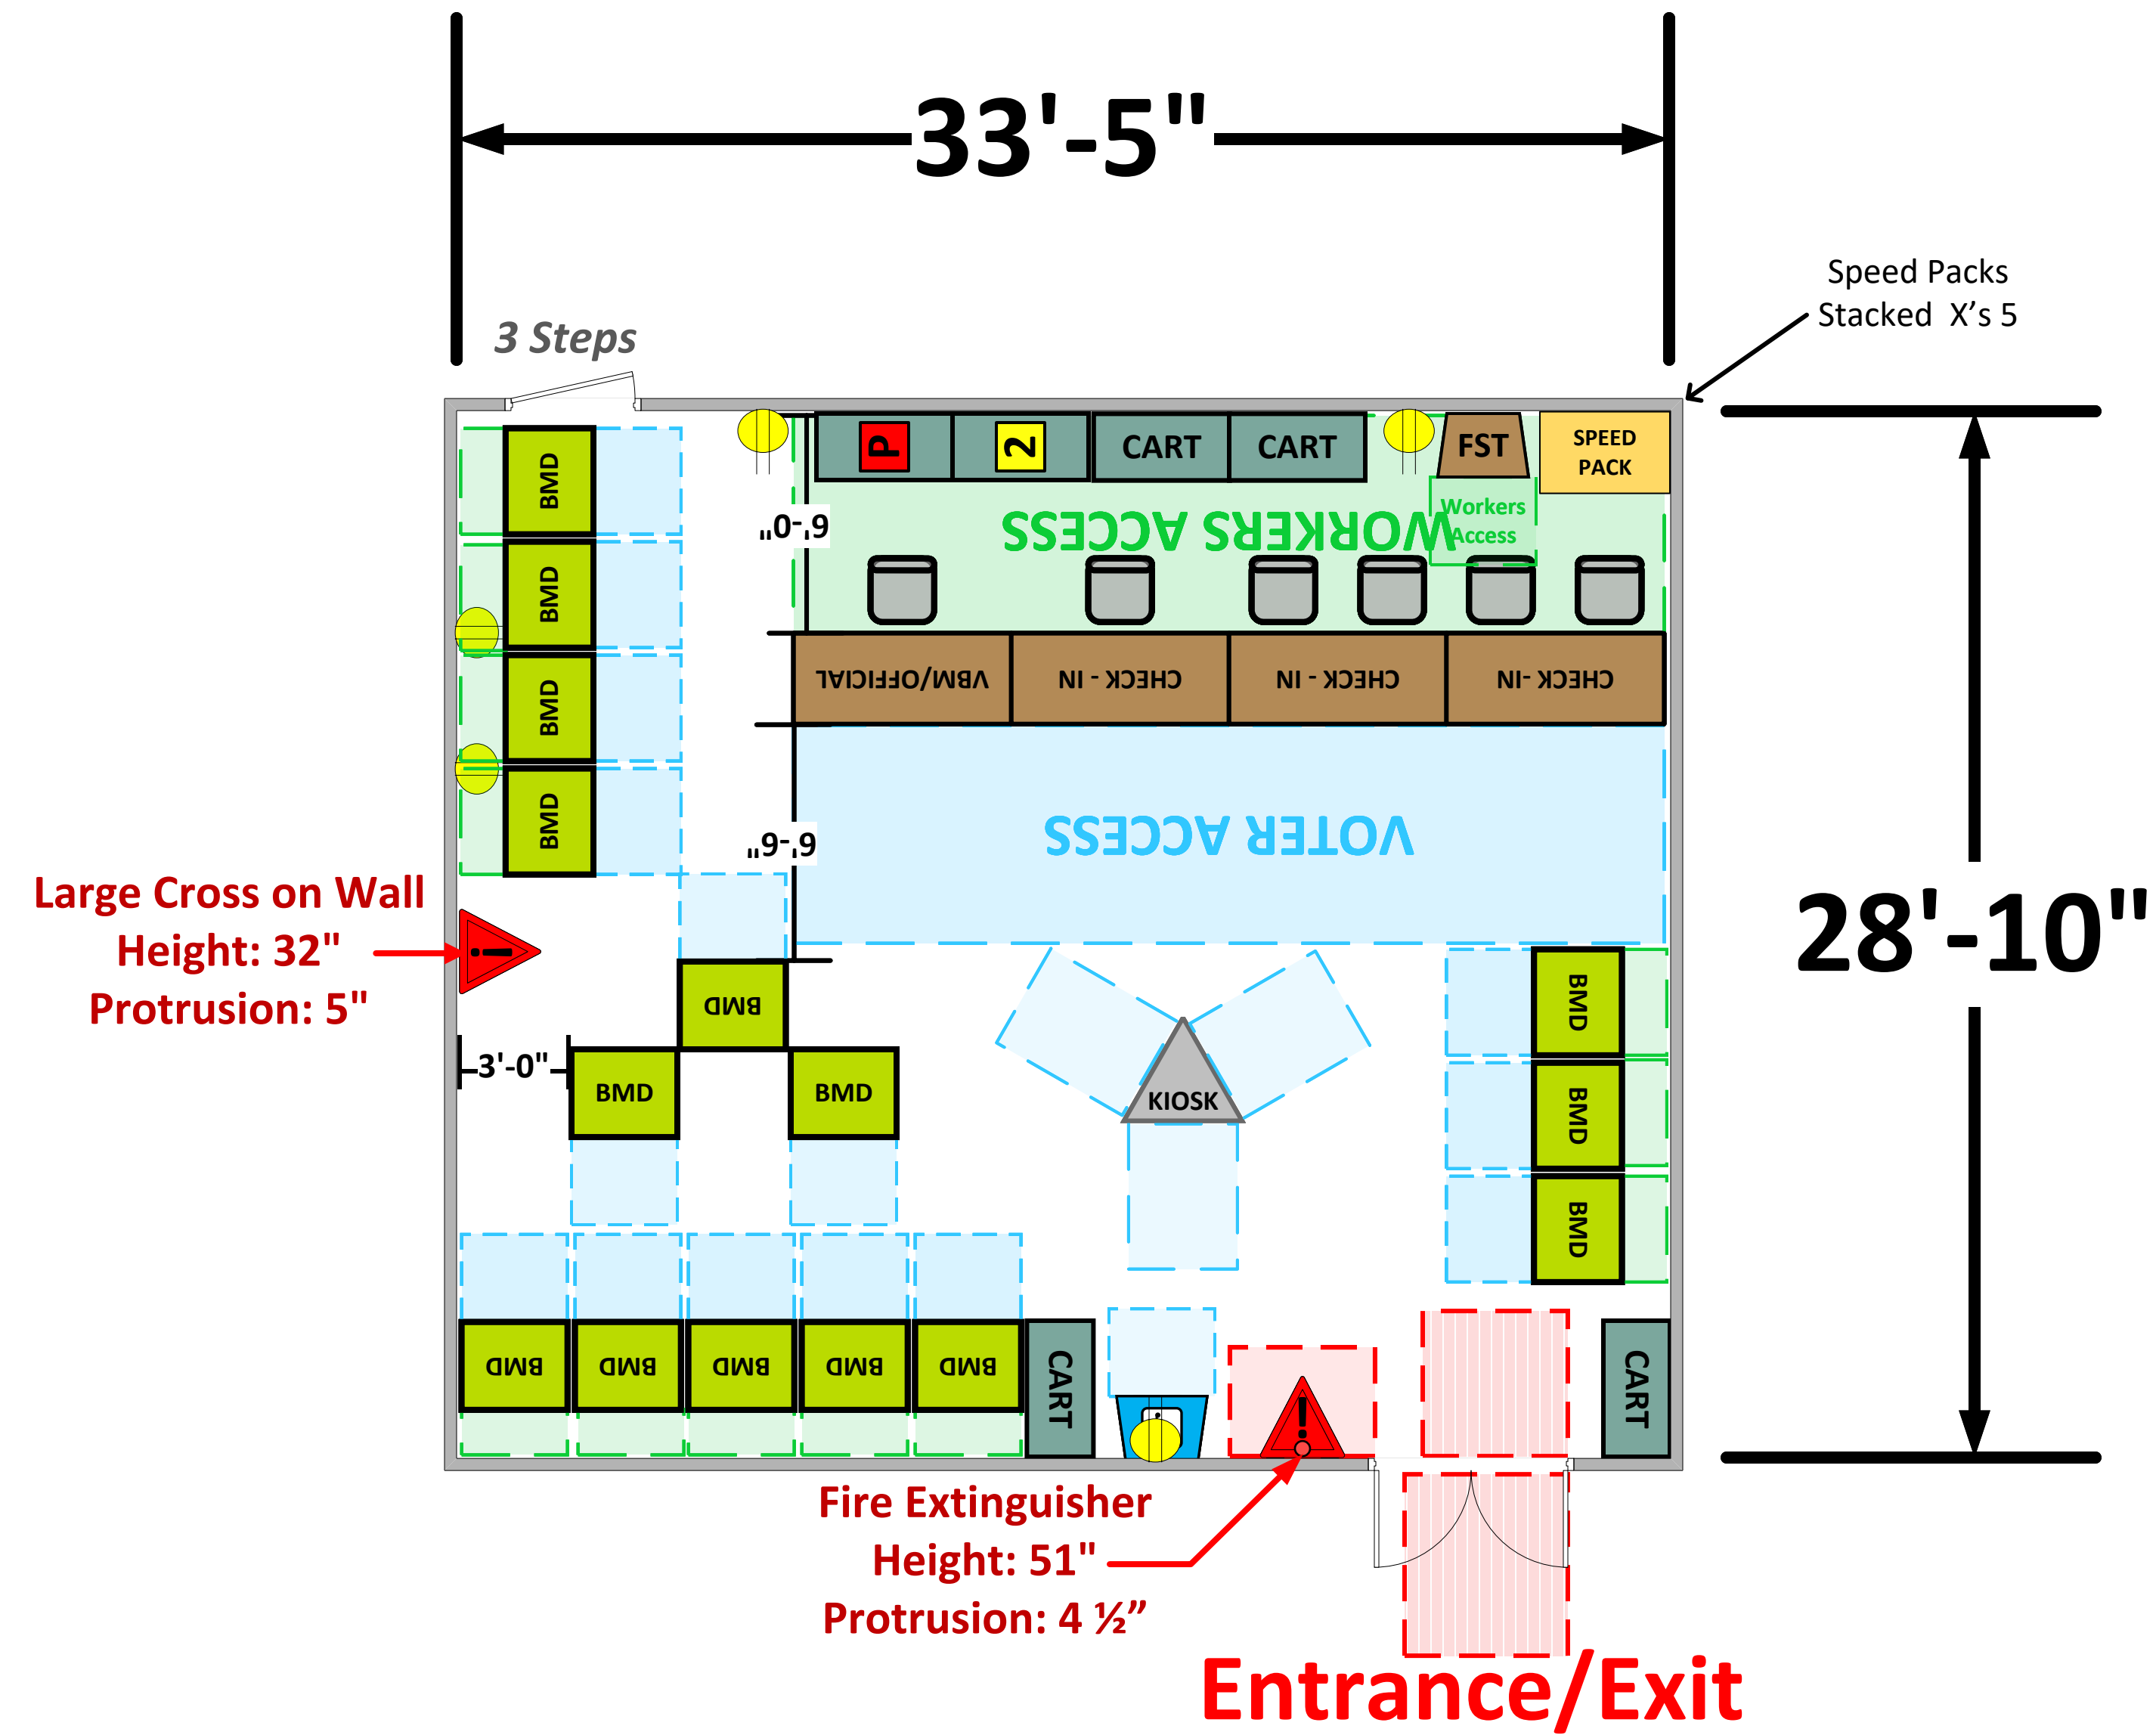

Fellowship Hall

(966 Usable Sq. Ft.)

LEGEND

Room Size	Dimension: 33'5" x 28'10"	Sq. Ft: 966'
Number of BMDs	15	
POWER OUTLET		
PROTRUDING OBJECT		
Do Not Block Area		

TITLE

VCID 34099
United Mission Evangelical Church

Each chair at a CHECK-IN station equals one ePollbook

Equipment By:	Date:
Anthony Gonzalez	05/01/26
Skeleton Drawn By:	Date:
David Chaparro	09/02/25
Scale:	
1\4" inches = 1' Ft.	