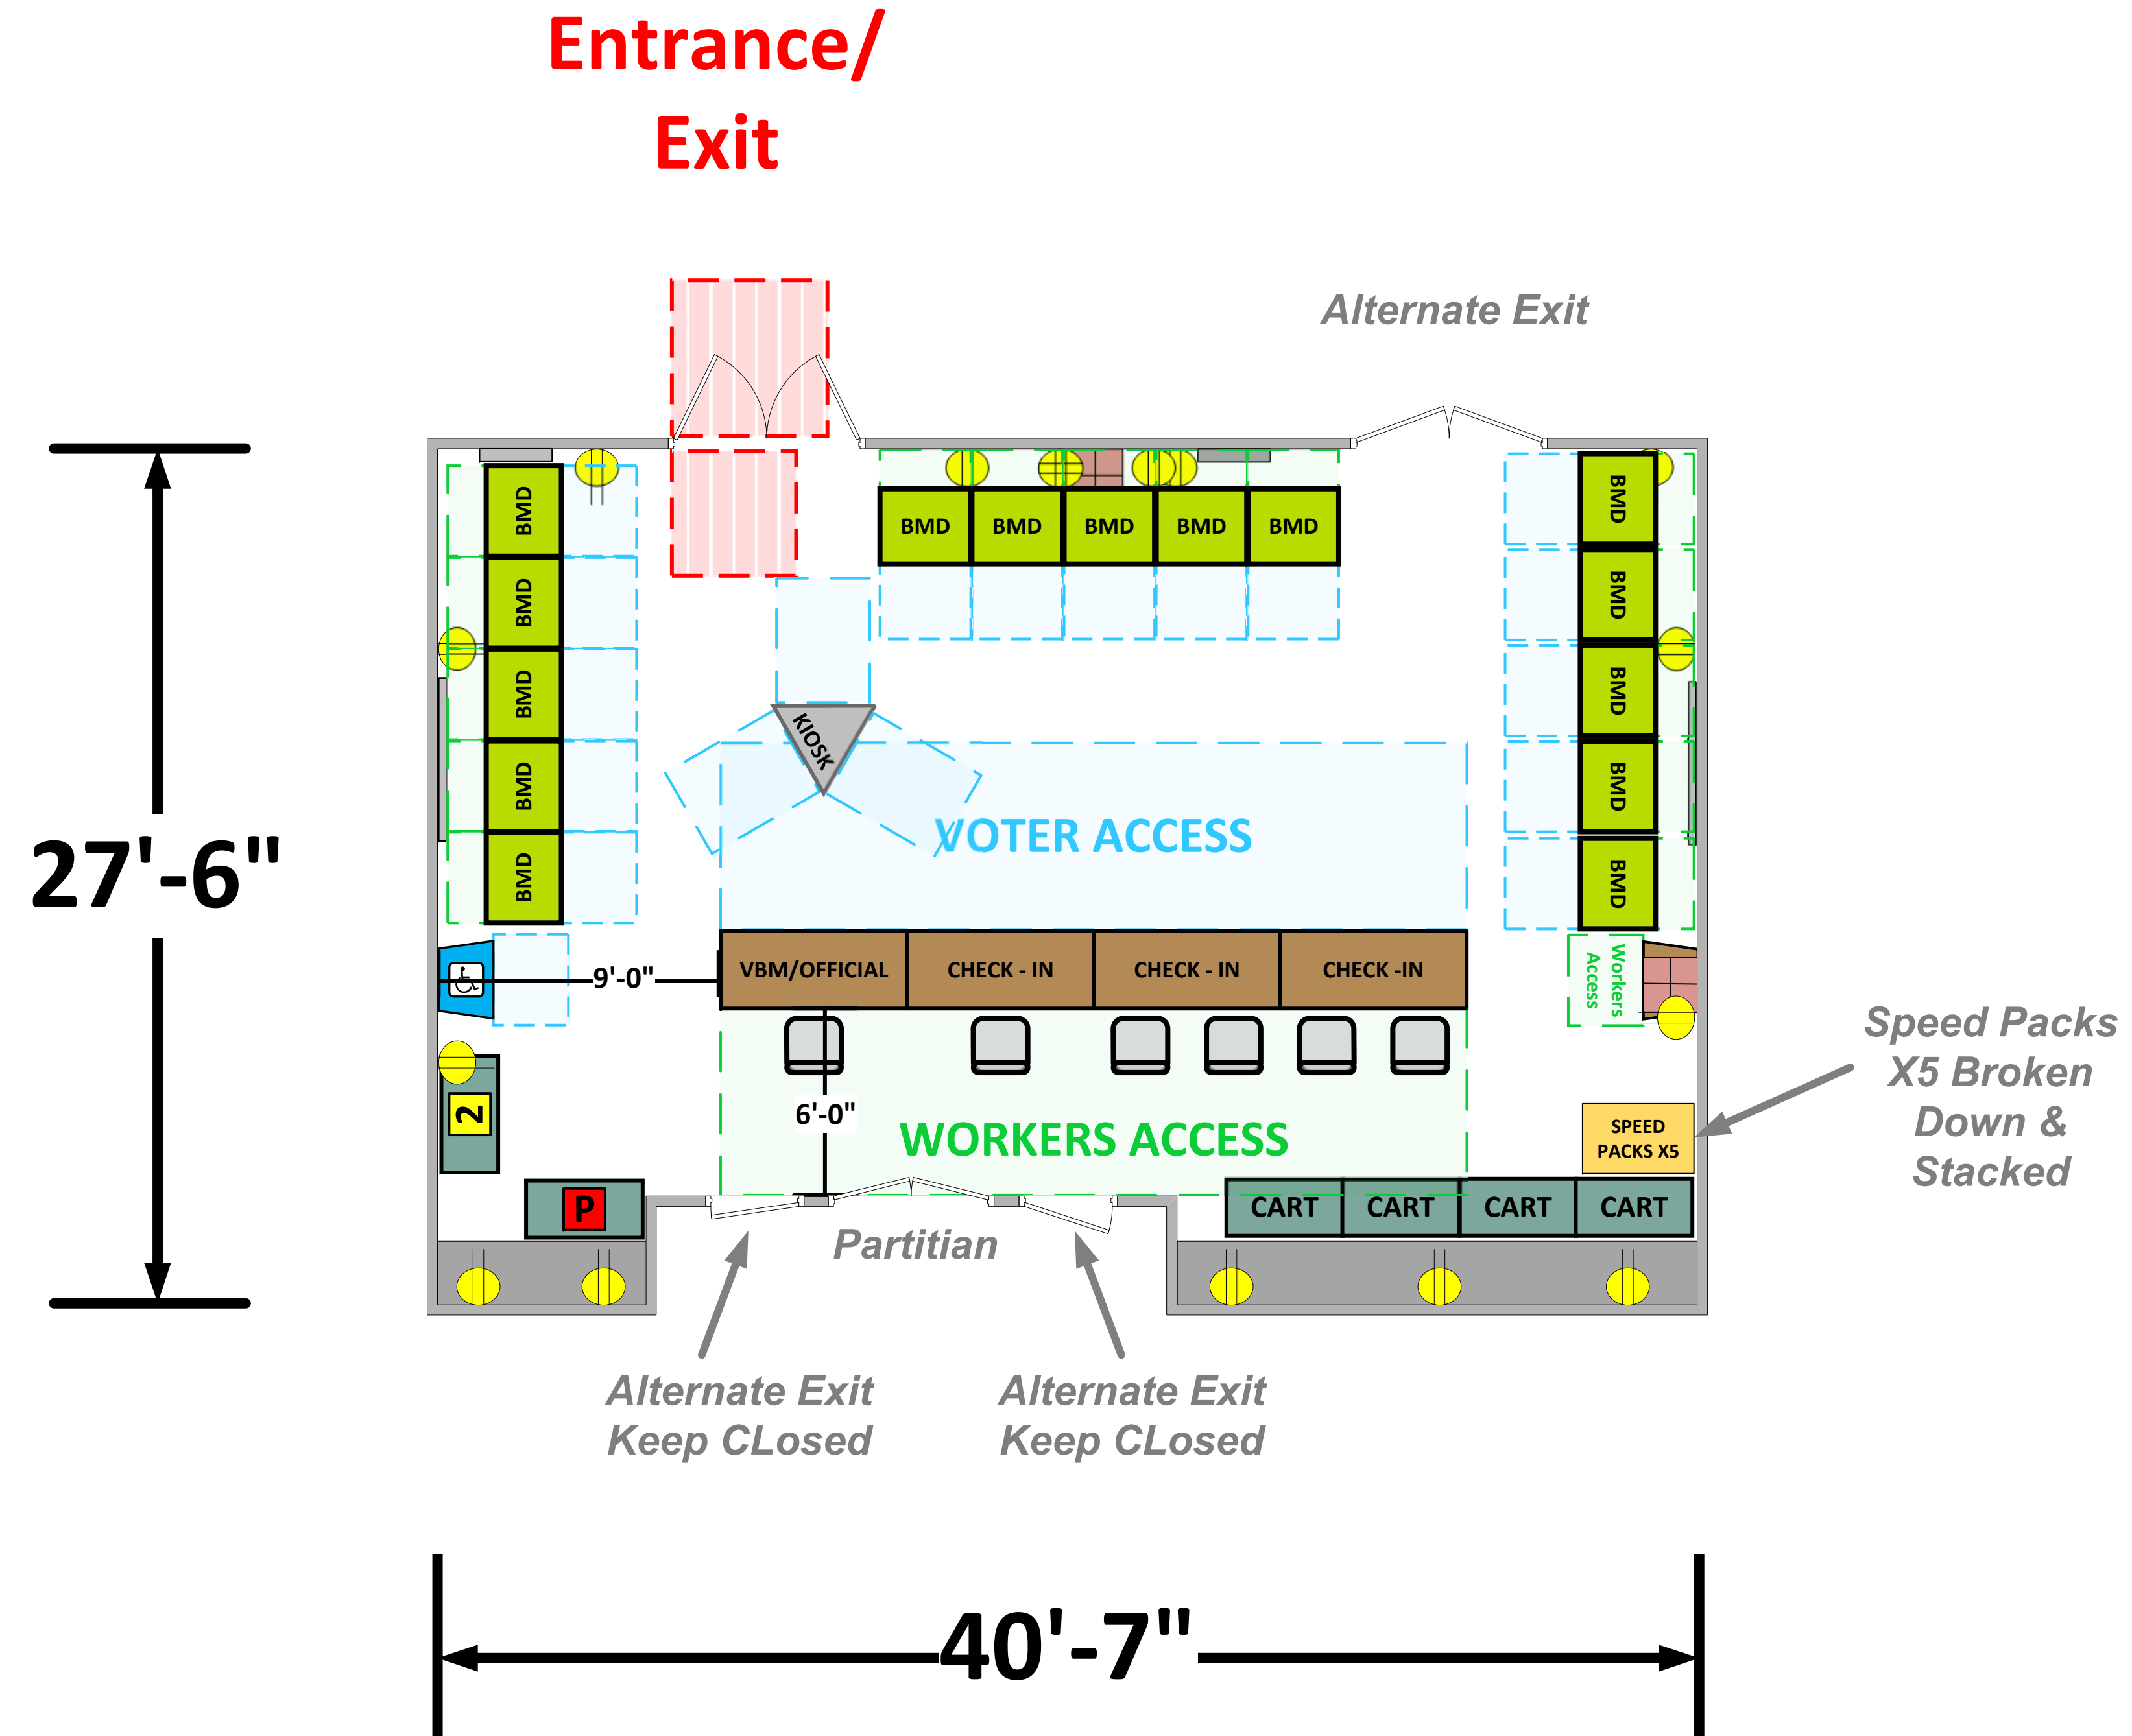

Studio AB

(1000 Usable Sq. Ft.)

LEGEND

Room Size	Dimension: 27'-6" x 40'-7"	Sq. Ft: 1000
Number of BMDs	15	
POWER OUTLET		
PROTRUDING OBJECT		
Do Not Block Area		

TITLE

VCID 34548
Cambria Hotel Burbank Airport

Each chair at a CHECK-IN station equals one ePollbook

Equipment By: Dustin Fuller	Date: 04/14/2026
Skeleton Drawn By: Dustin Fuller	Date: 04/14/2026
Scale: 1/4" inches = 1' Ft.	