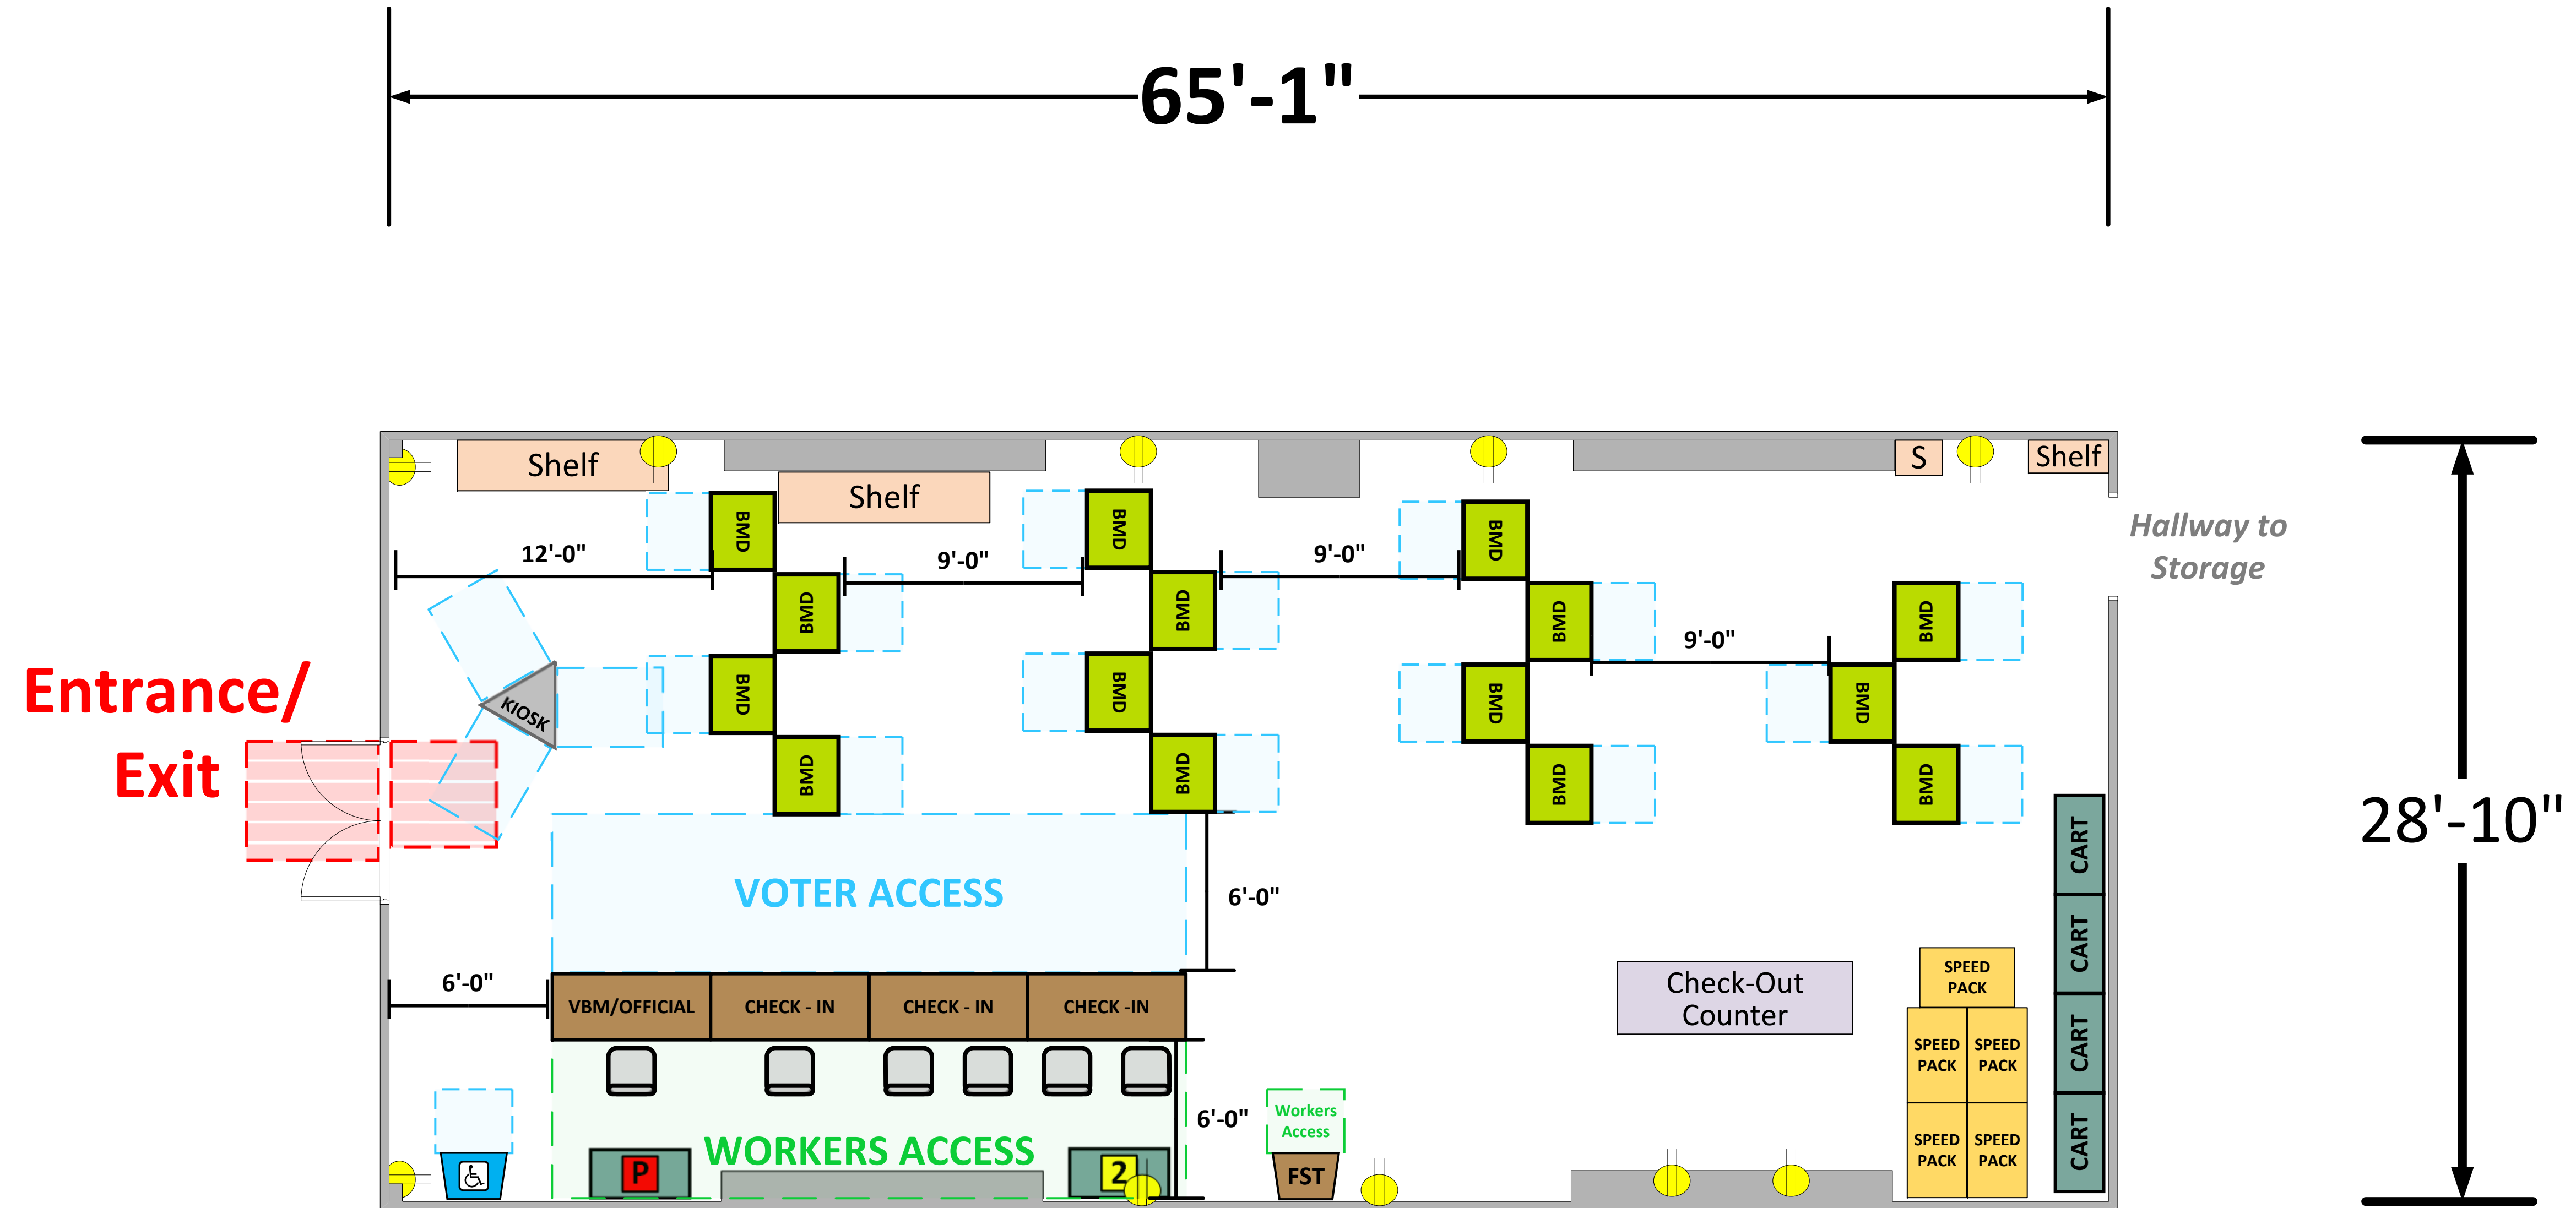

Space 35106

(1,747 Usable Sq. Ft.)

LEGEND

Room Size	Dimension: 65'1" x 28'10"	Sq. Ft: 1,876'
Number of BMDs	15	
POWER OUTLET		
PROTRUDING OBJECT		
Do Not Block Area		

VCID 35106
South Bay Galleria

Each chair at a CHECK-IN station equals one ePollbook

Equipment By: Scott Taylor	Date: 04/27/26
Skeleton Drawn By: David Chaparro	Date: 04/09/26
Scale: 1/4" inches = 1' Ft.	