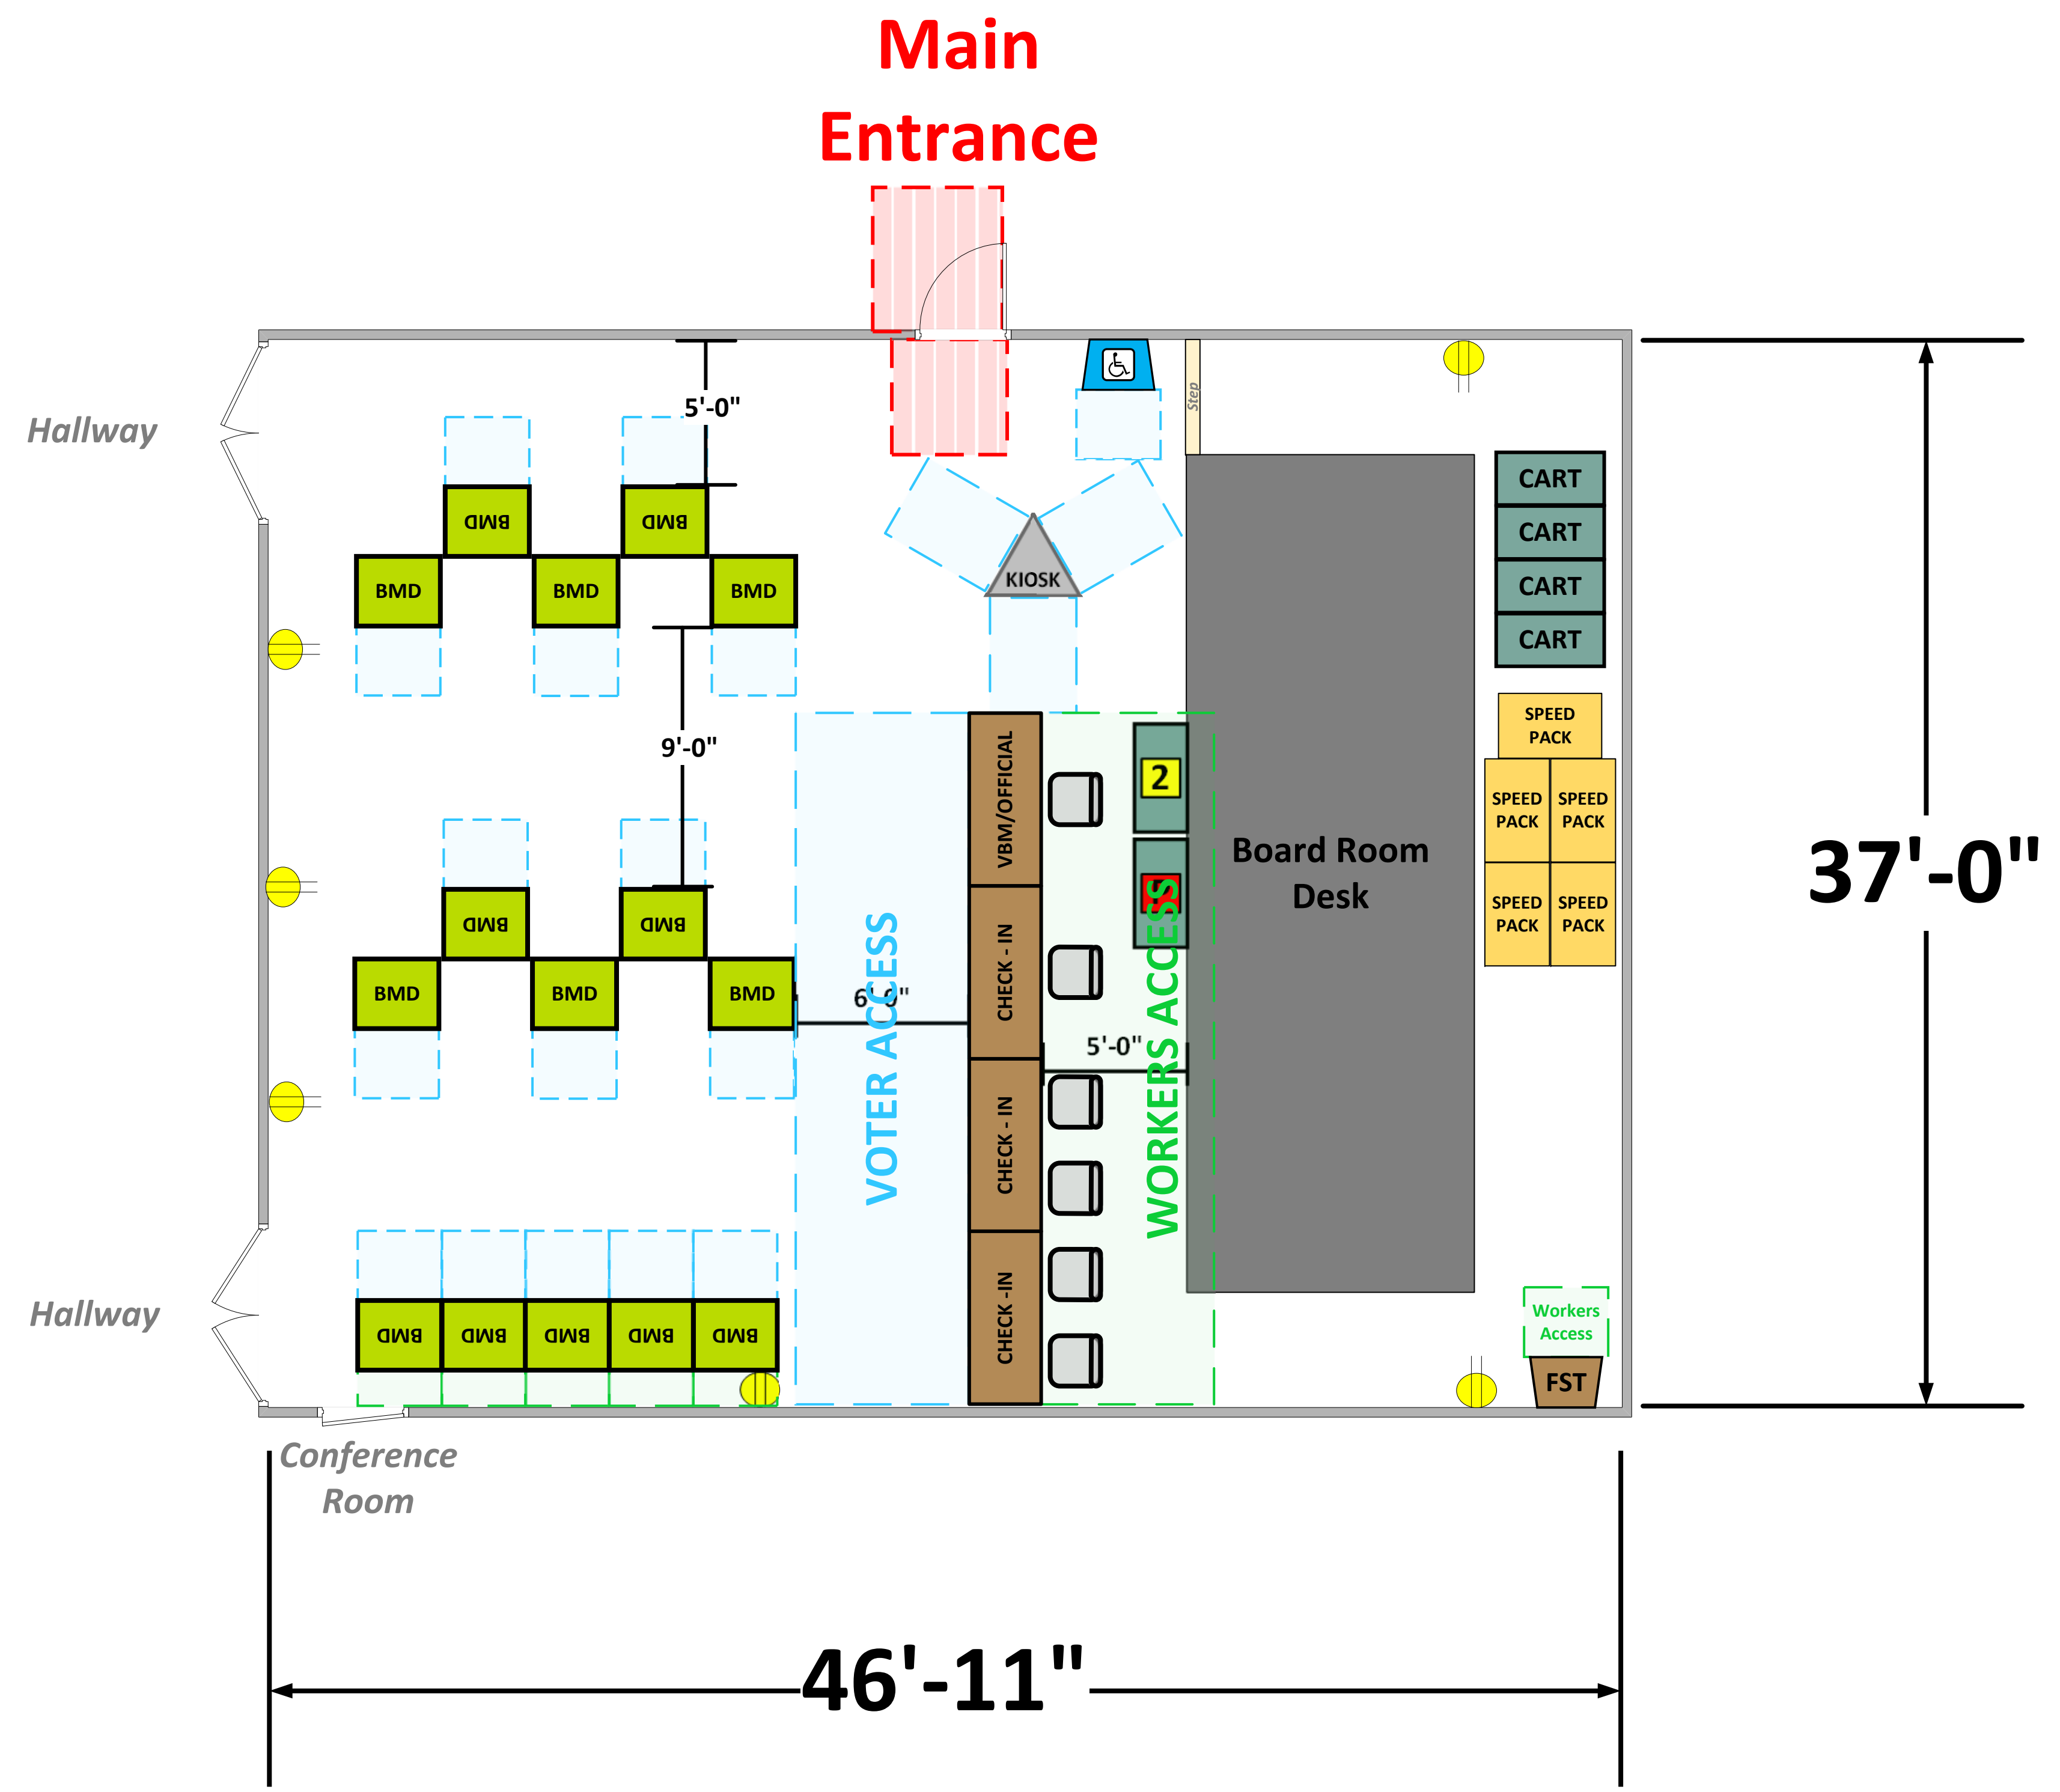

Board Room

(1,147 Usable Sq. Ft.)

LEGEND

Room Size	Dimension: 22'-3" x 74'-9"	Sq. Ft: 2100
Number of BMDs	15	
POWER OUTLET		
PROTRUDING OBJECT		
Do Not Block Area		

TITLE

VCID 35163
Bonita Unified School District Office

Each chair at a CHECK-IN station equals one ePollbook

Equipment By: Scott Taylor	Date: 05/08/26
Skeleton Drawn By: Scott Taylor	Date: 04/21/26
Scale: 1/4" inches = 1' Ft.	