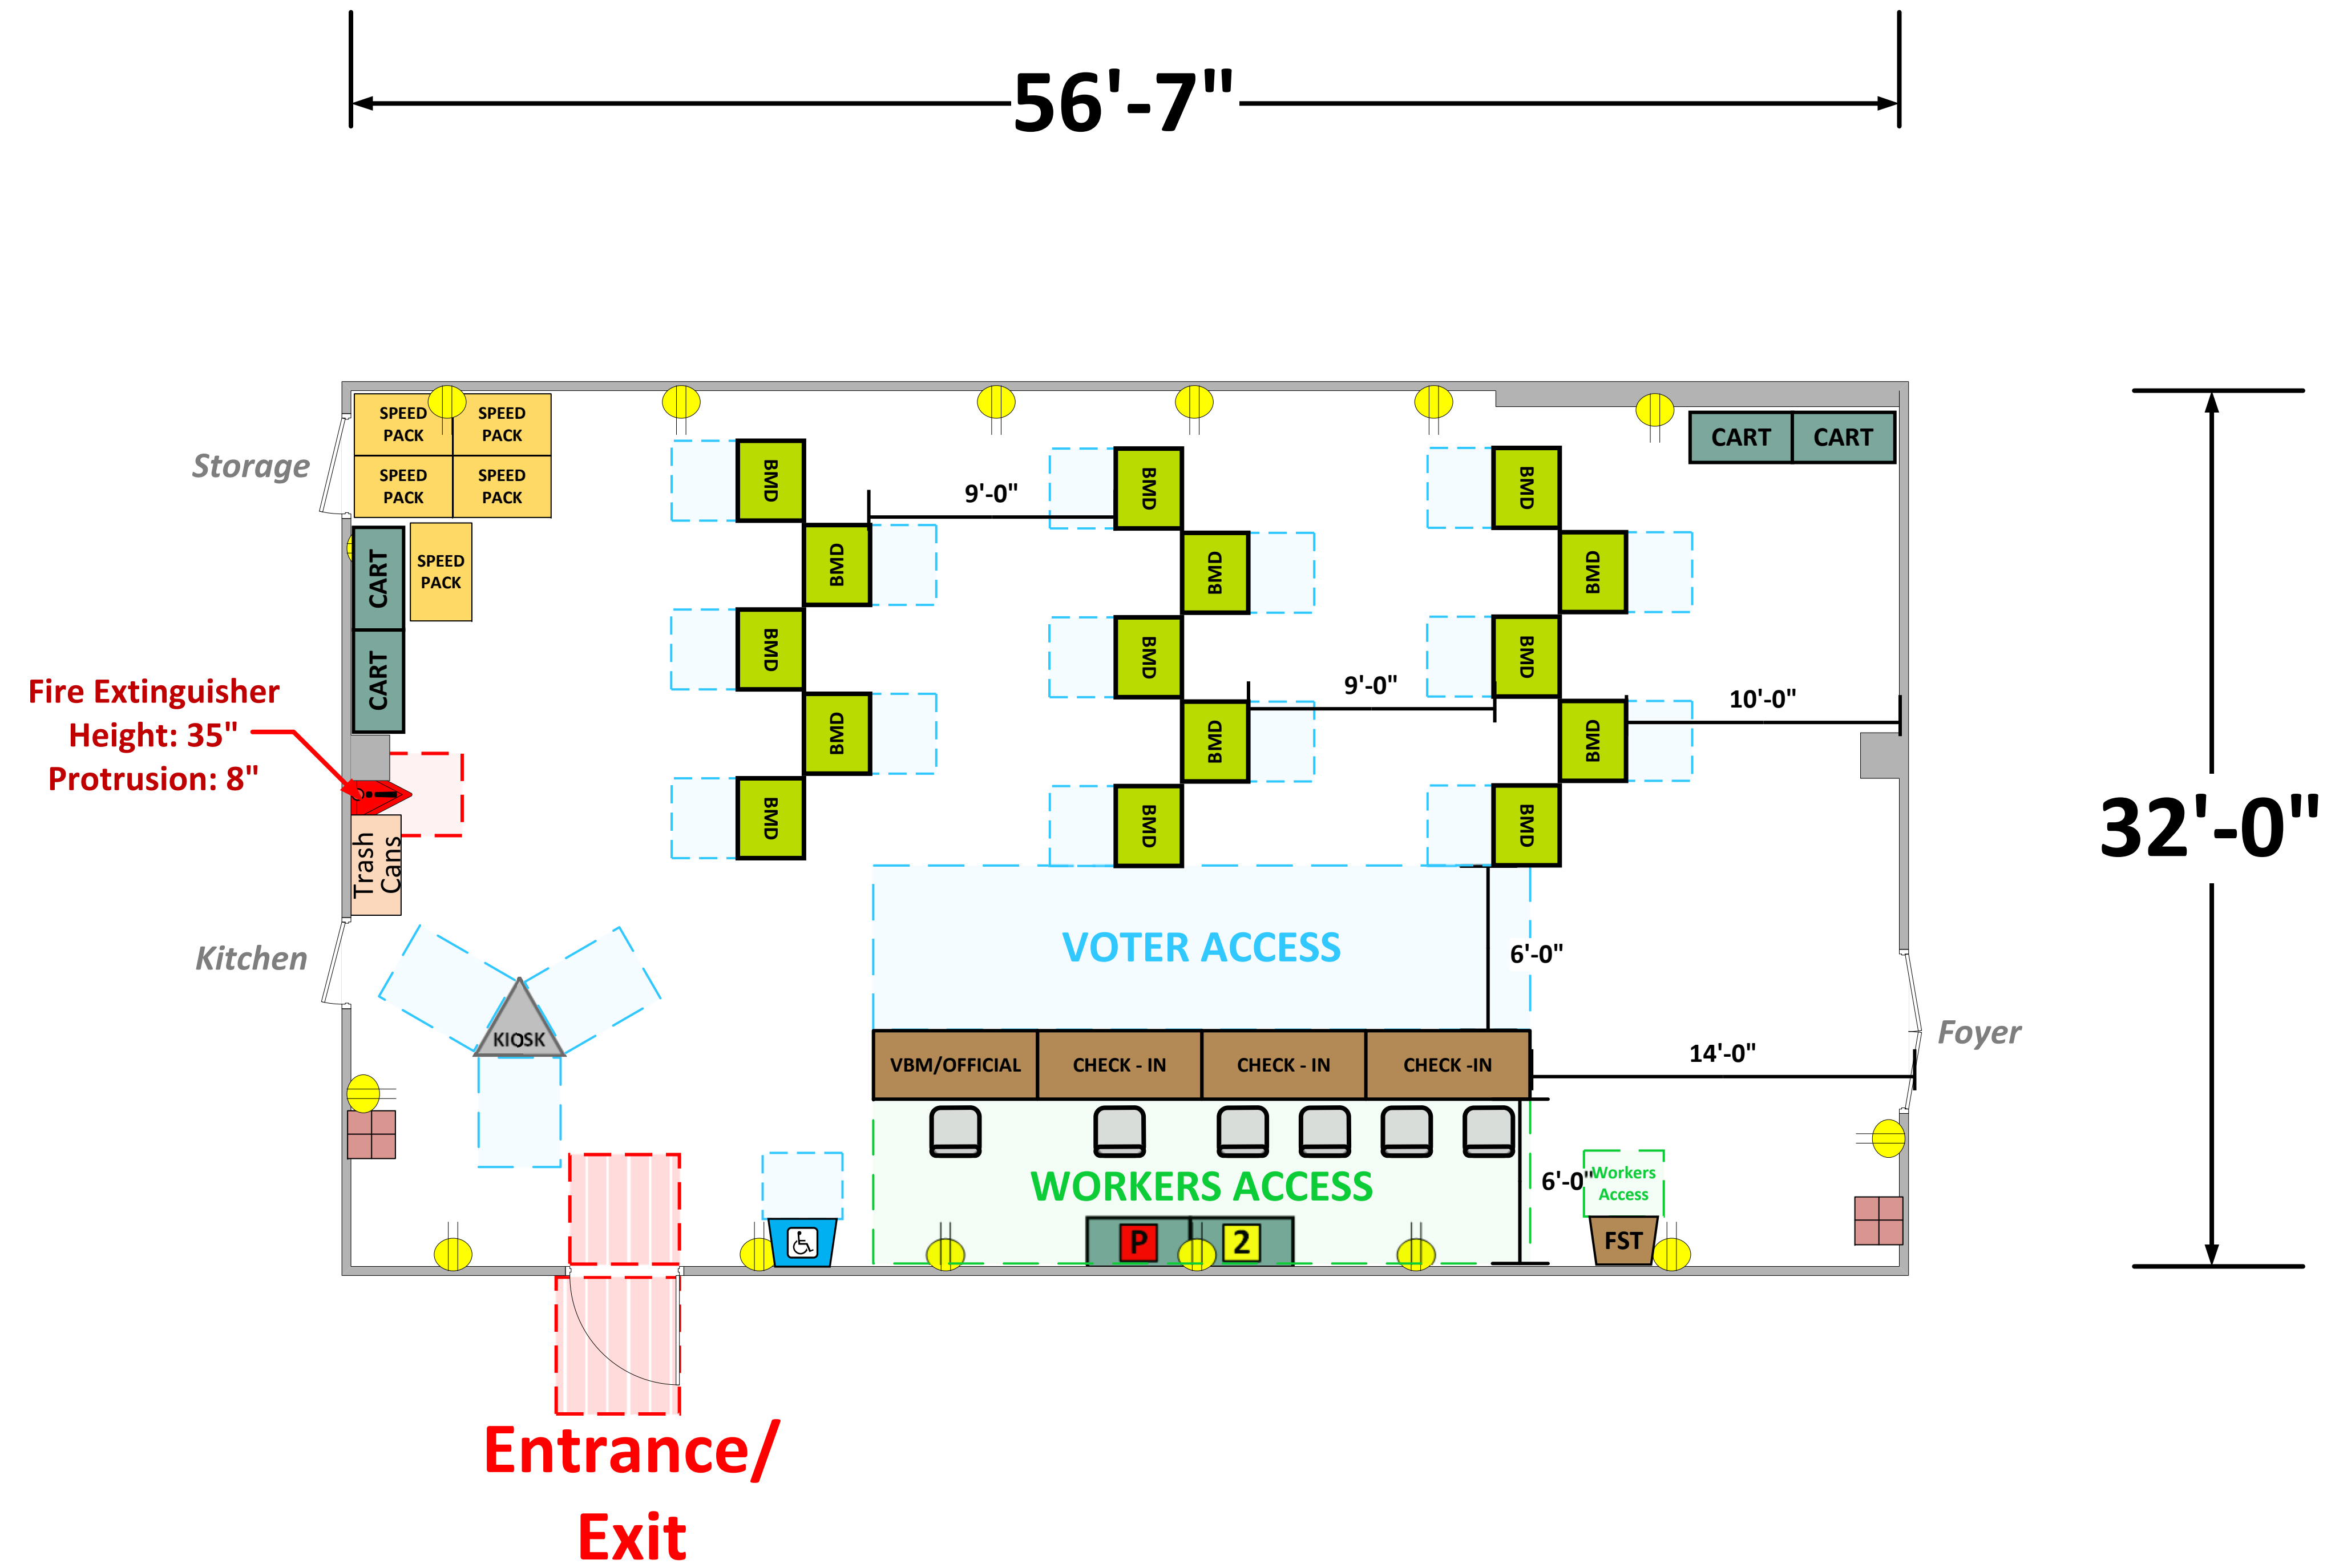

Auditorium

(1,801 Usable Sq. Ft.)

LEGEND

Room Size	Dimension: 56'7" x 32'	Sq. Ft: 1,810'
Number of BMDs		
POWER OUTLET		
PROTRUDING OBJECT		
Do Not Block Area		

TITLE
VCID 35172
Armenian Cultural Foundation
Kitsinian Youth Center

Each chair at a CHECK-IN station equals one ePollbook

Equipment By: Scott Taylor	Date: 03/17/26
Skeleton Drawn By: David Chaparro	Date: 03/13/26
Scale: 1/4" inches = 1' Ft.	