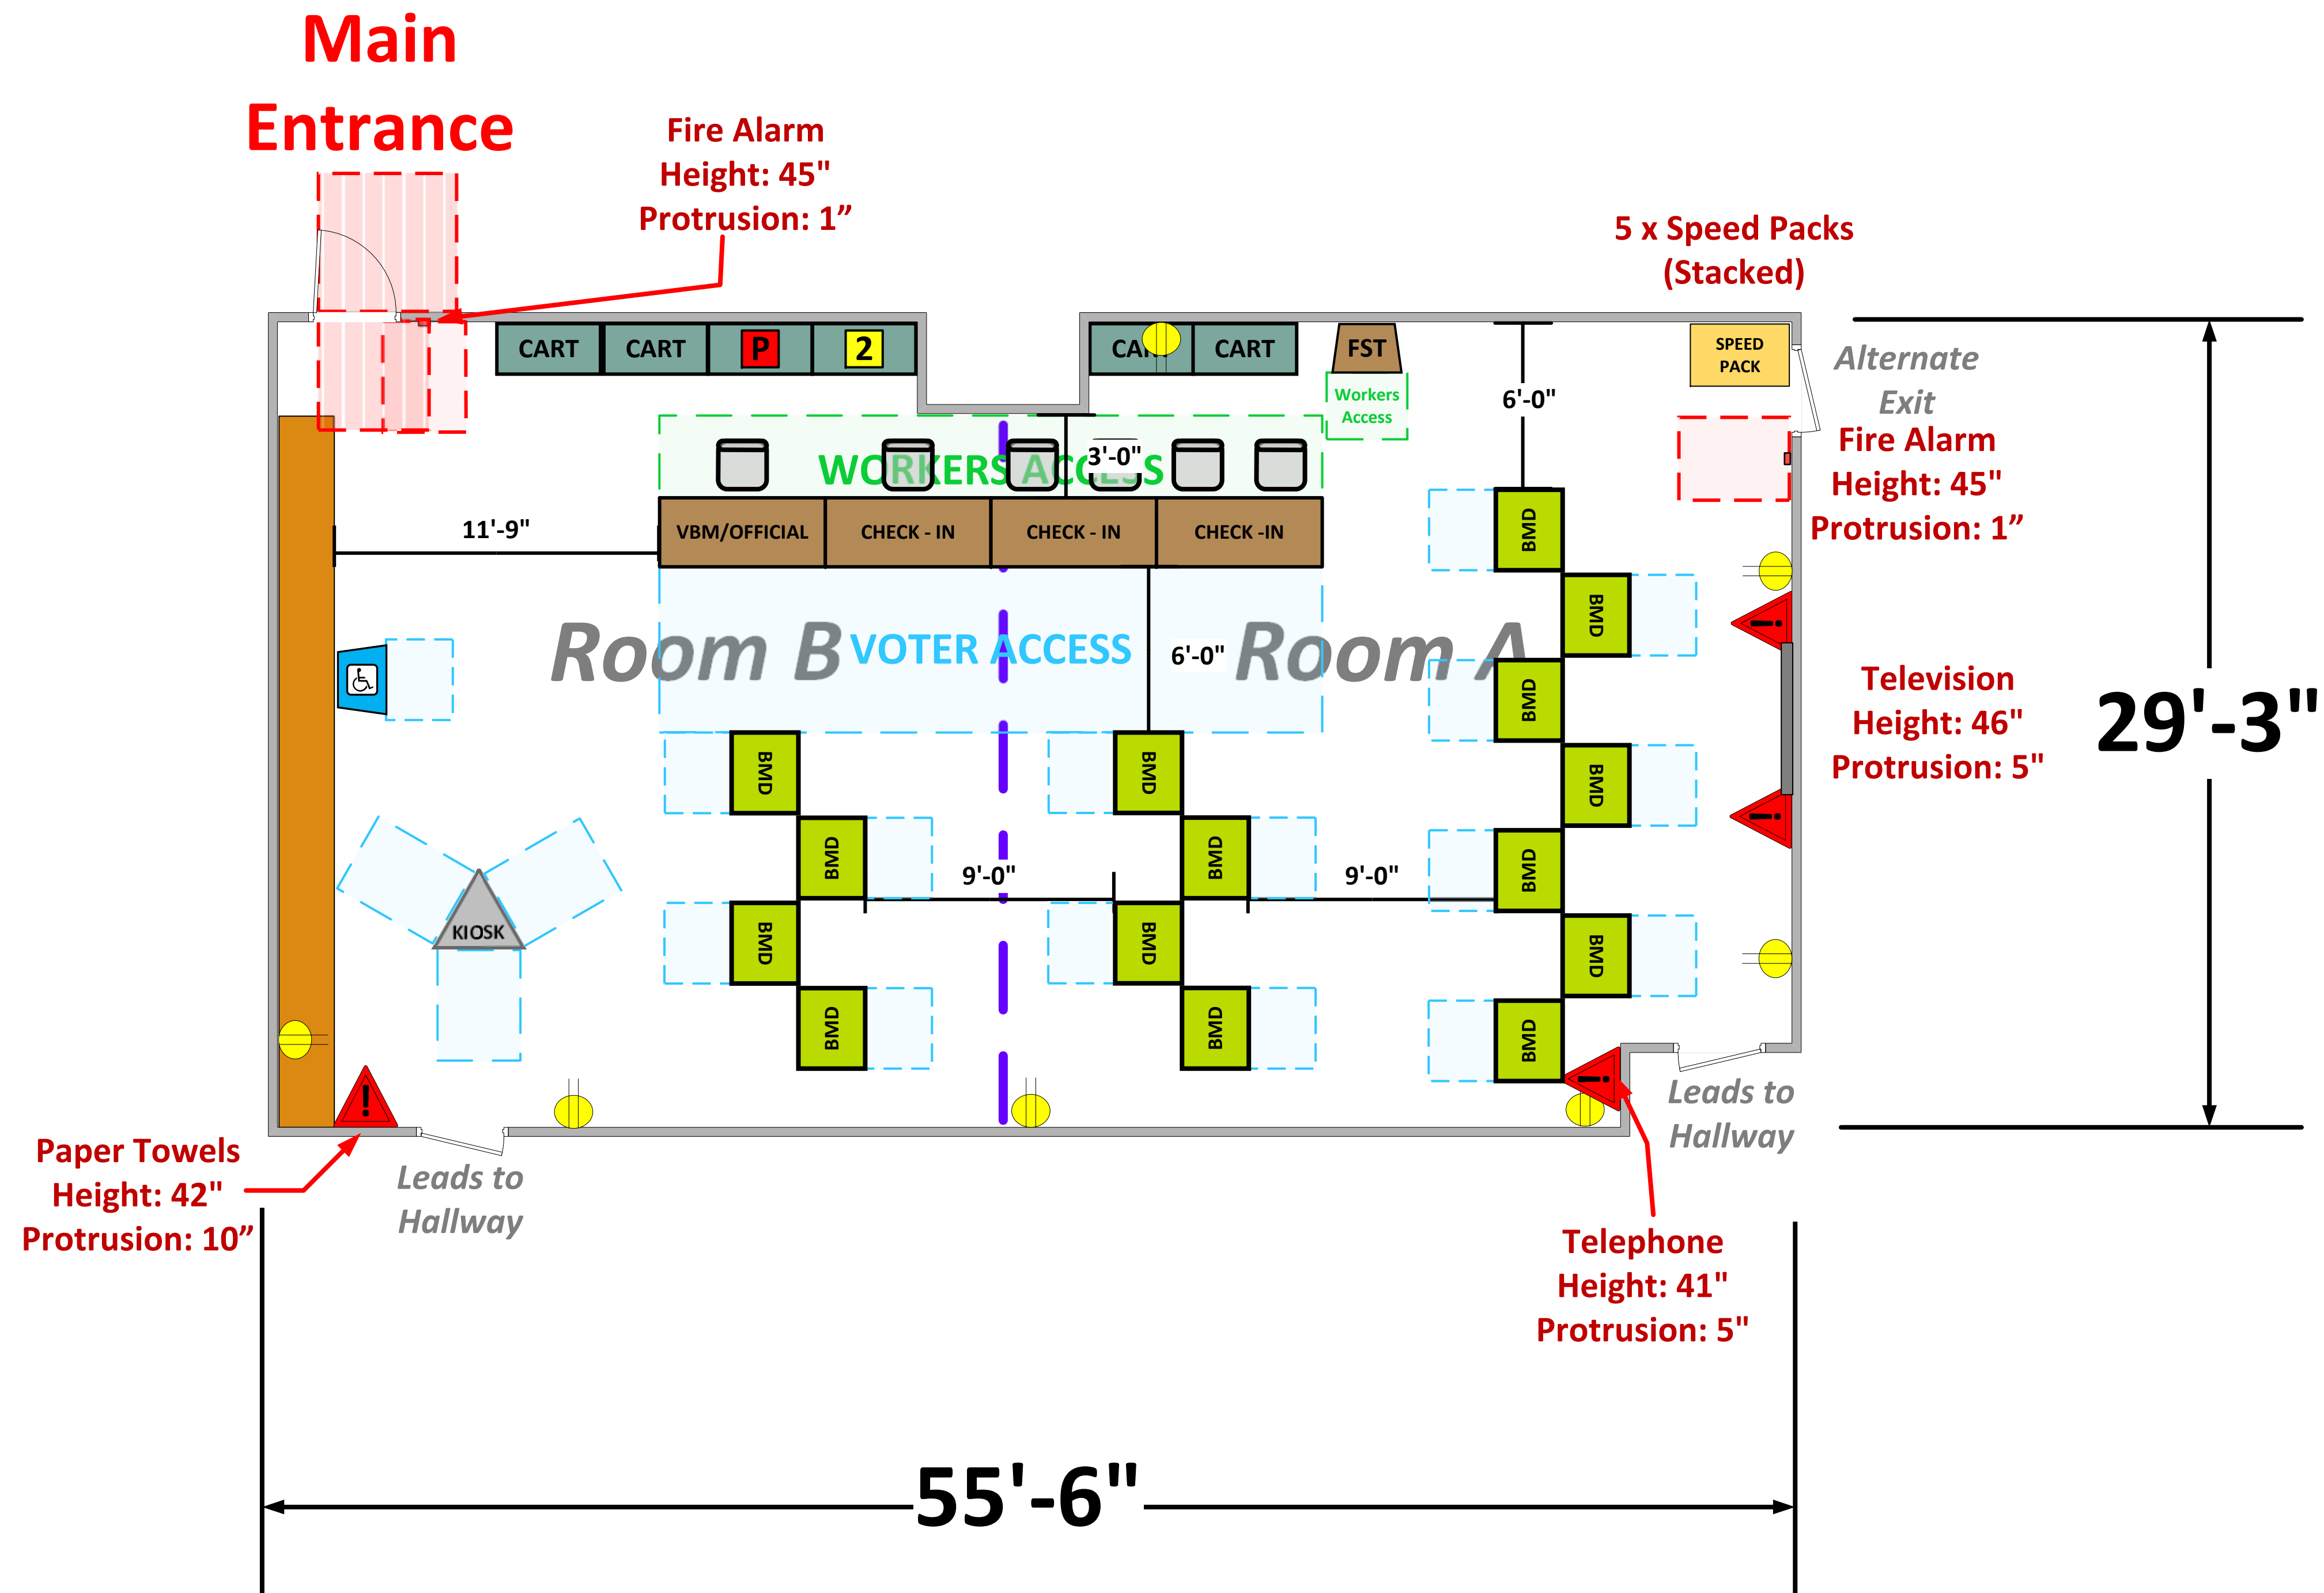

Room A & B

(1,523 Usable Sq. Ft.)

LEGEND

Room Size	Dimension: 29'-3" x 55'-6"	Sq. Ft: 1523
Number of BMDs	15	
POWER OUTLET		
PROTRUDING OBJECT		
Do Not Block Area		

VCID 35263
St John Eudes Church

Each chair at a CHECK-IN station equals one ePollbook

Equipment By: Scott Taylor	Date: 04/03/26
Skeleton Drawn By: Scott Taylor	Date: 03/27/26
Scale: 1/4" inches = 1' Ft.	