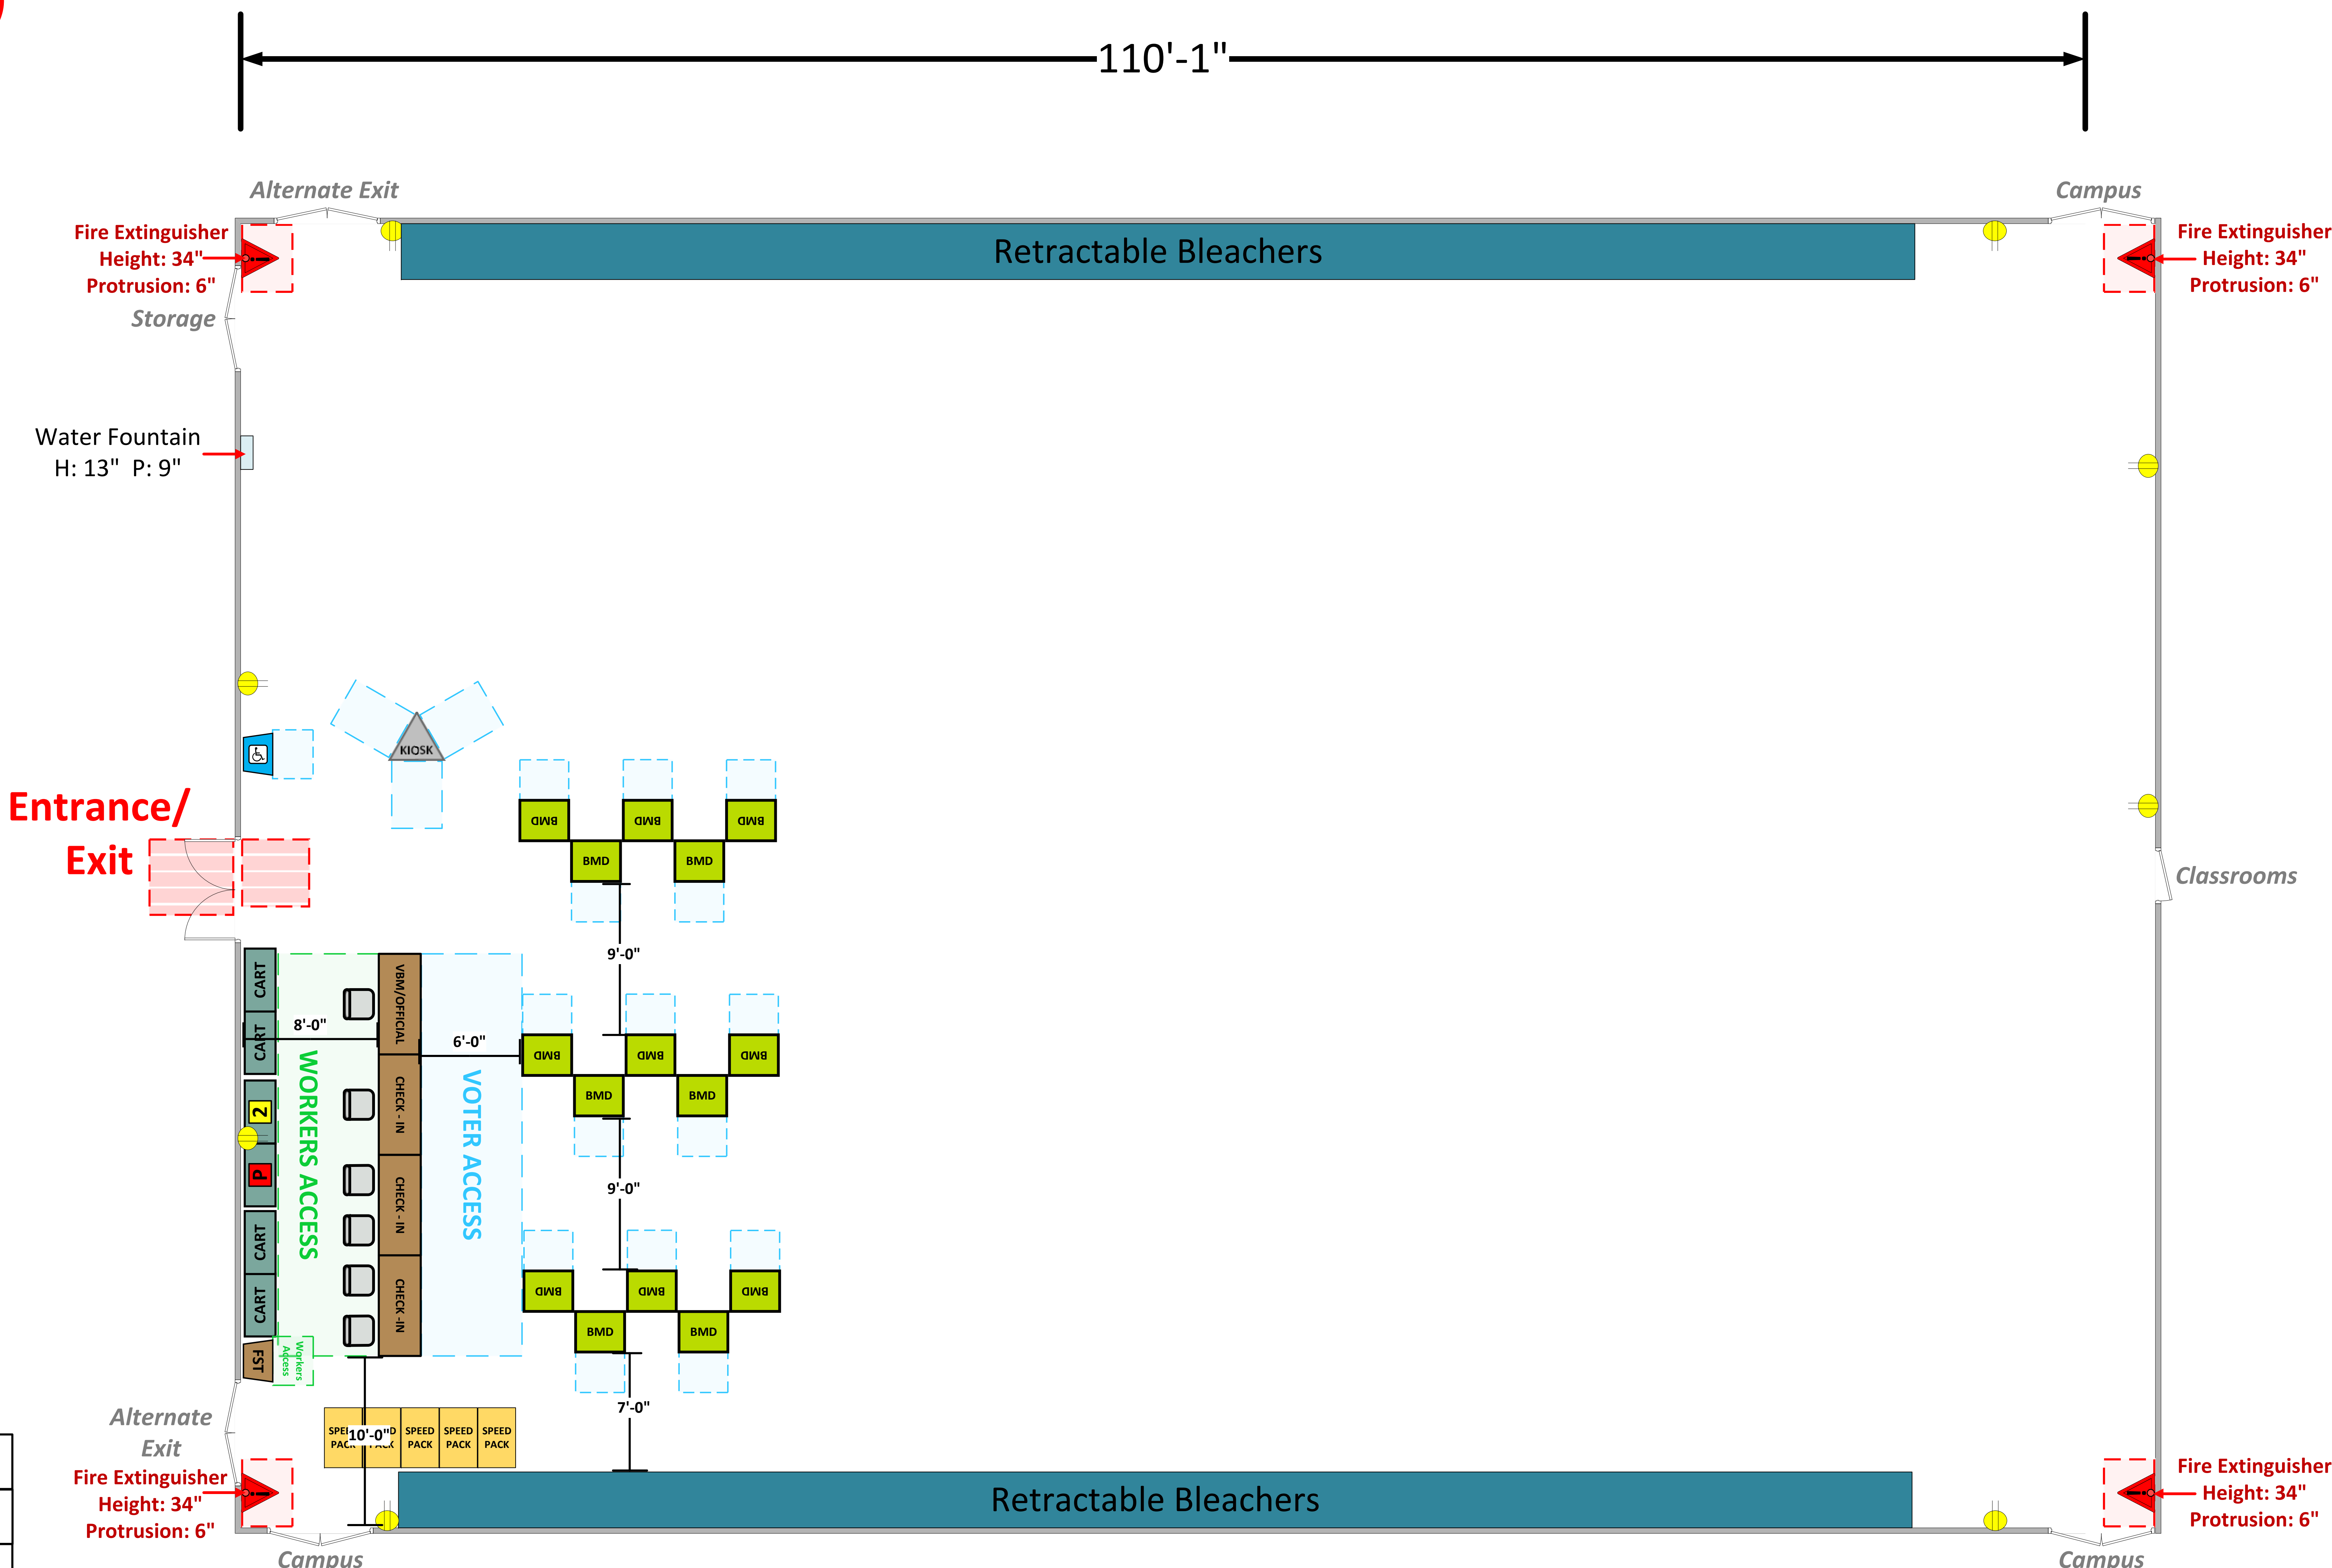

# Gymnasium

(7,834 Usable Sq. Ft.)

### LEGEND

Room Size	Dimension: 110'1" x 71'2"	Sq. Ft.: 7,834'
Number of BMDs		
POWER OUTLET		
PROTRUDING OBJECT		
Do Not Block Area		

TITLE

**VCID 35277**  
**St. Lucy's Priory High School**

**Each chair at a CHECK-IN station equals one ePollbook**

Equipment By:	Scott Taylor	Date:	04/28/26
Skeleton Drawn By:	David Chaparro	Date:	04/09/26
Scale:	1/4" inches = 1' Ft.		