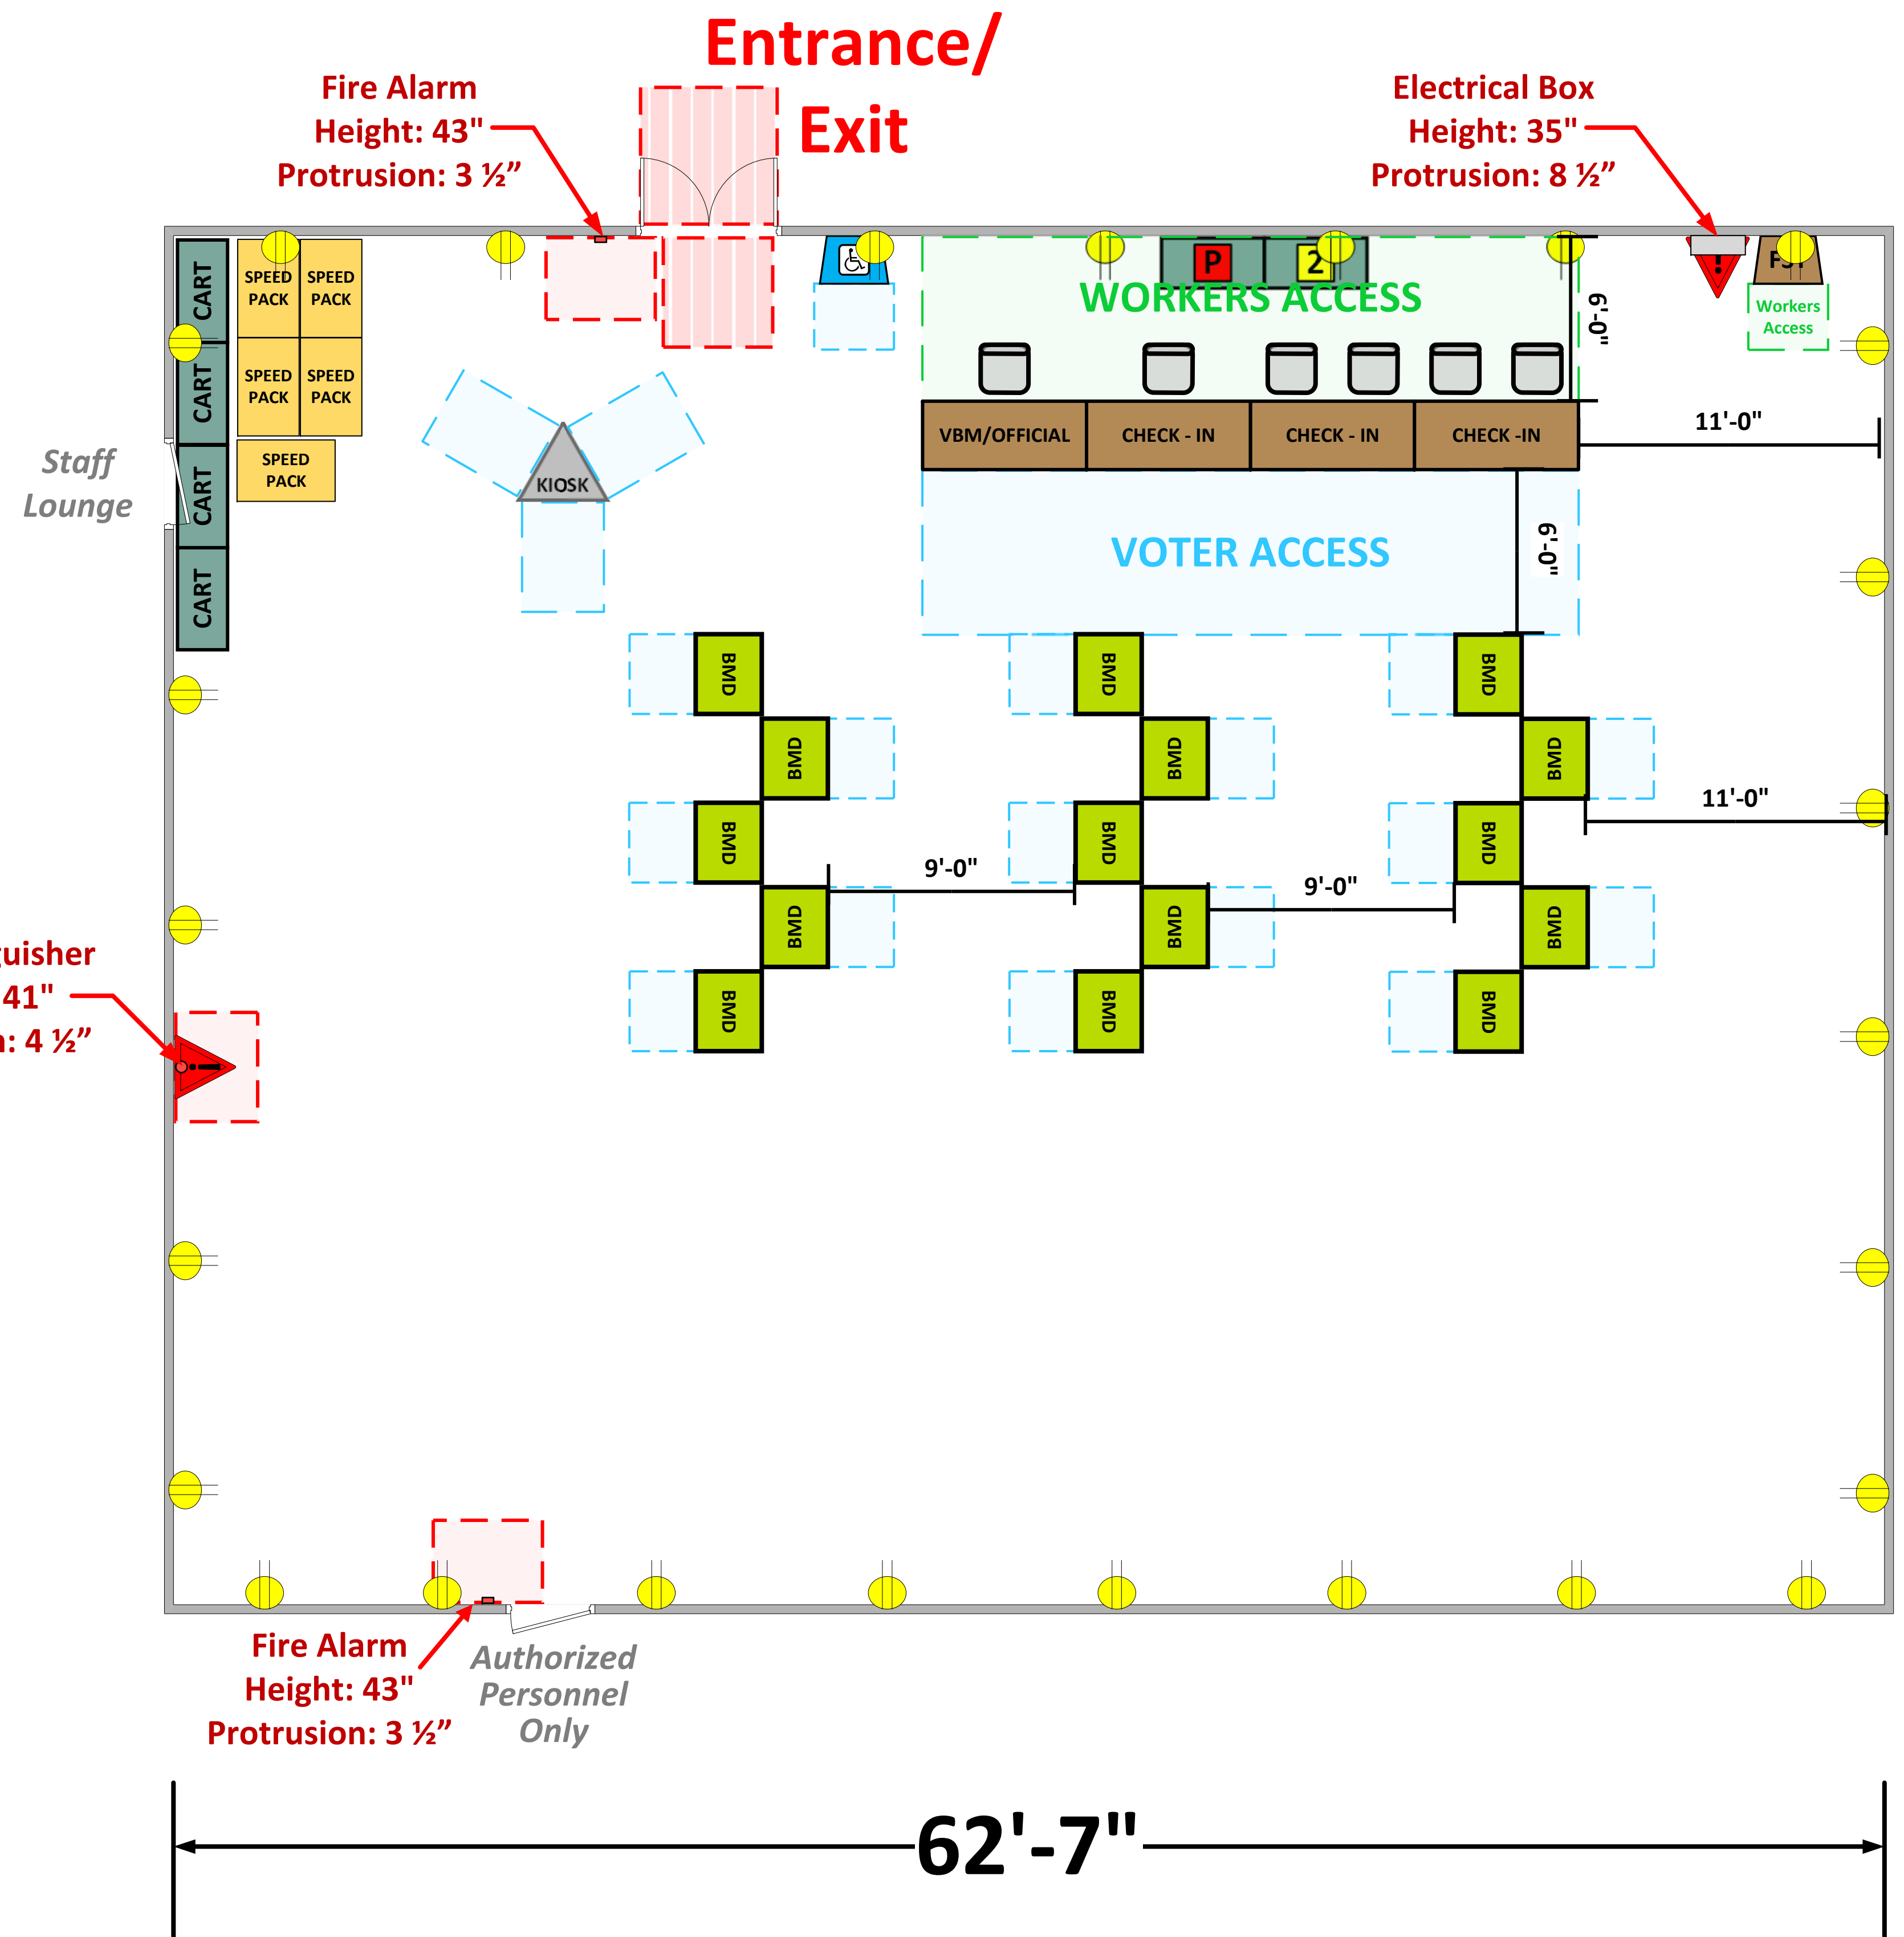

Room 50

(3,134 Usable Sq. Ft.)

50'-1"

62'-7"

LEGEND

Room Size	Dimension: 62'7" x 50'1"	Sq. Ft: 3,134'
Number of BMDs	15	
POWER OUTLET		
PROTRUDING OBJECT		
Do Not Block Area		

TITLE

VCID 35293
Norwalk La Mirada Adult School

Each chair at a CHECK-IN station equals one ePollbook

Equipment By: Scott Taylor	Date: 04/27/26
Skeleton Drawn By: David Chaparro	Date: 04/09/26
Scale: 1/4" inches = 1' Ft.	