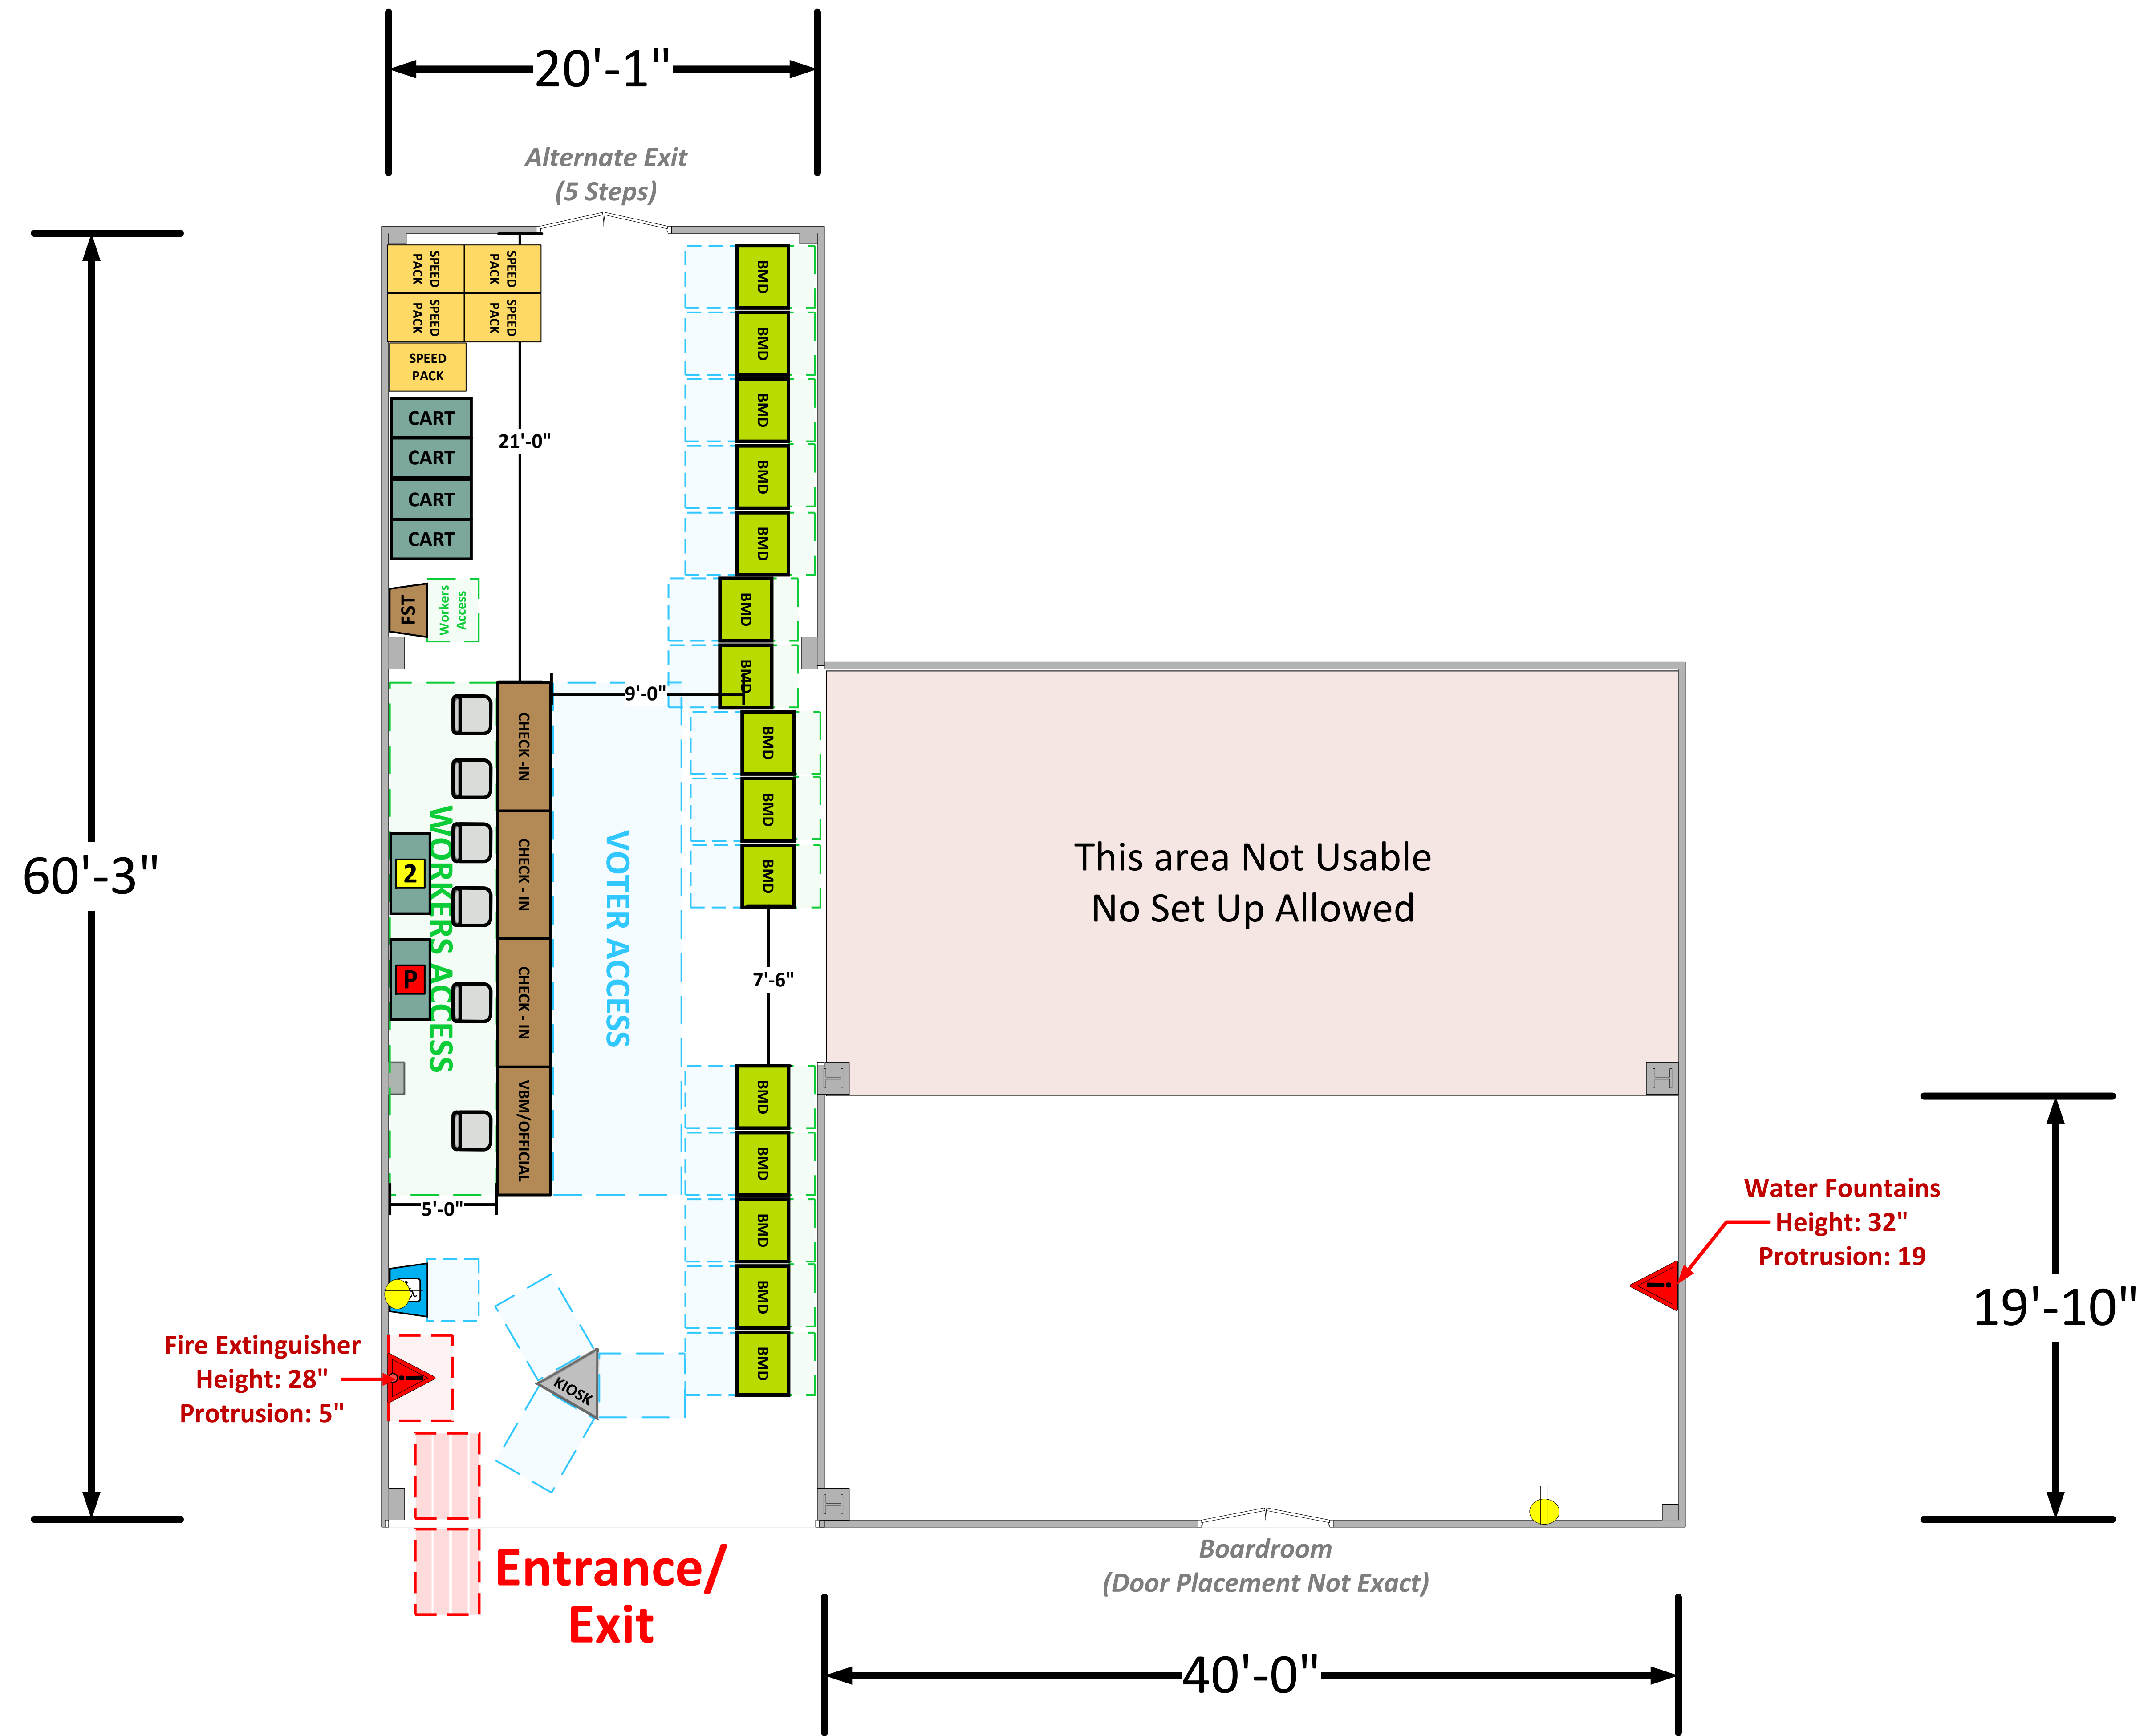

Hallway

(1,128 Usable Sq. Ft.)

The hallway below the Entrance/Exit extends down 59 feet and is not usable. This area is not shown.

LEGEND

Room Size	Dimension: 20'1" x 60'3" 40' x 19'10"	Sq. Ft: 1,210' 793'
Number of BMDs	15	
POWER OUTLET		
PROTRUDING OBJECT		
Do Not Block Area		

VCID 35298
ABC Unified School District

Each chair at a CHECK-IN station equals one ePollbook

Equipment By:	Date:
Anthony Gonzalez	04/13/26
Skeleton Drawn By:	Date:
David Chaparro	04/13/26
Scale:	
1/4" inches = 1' Ft.	