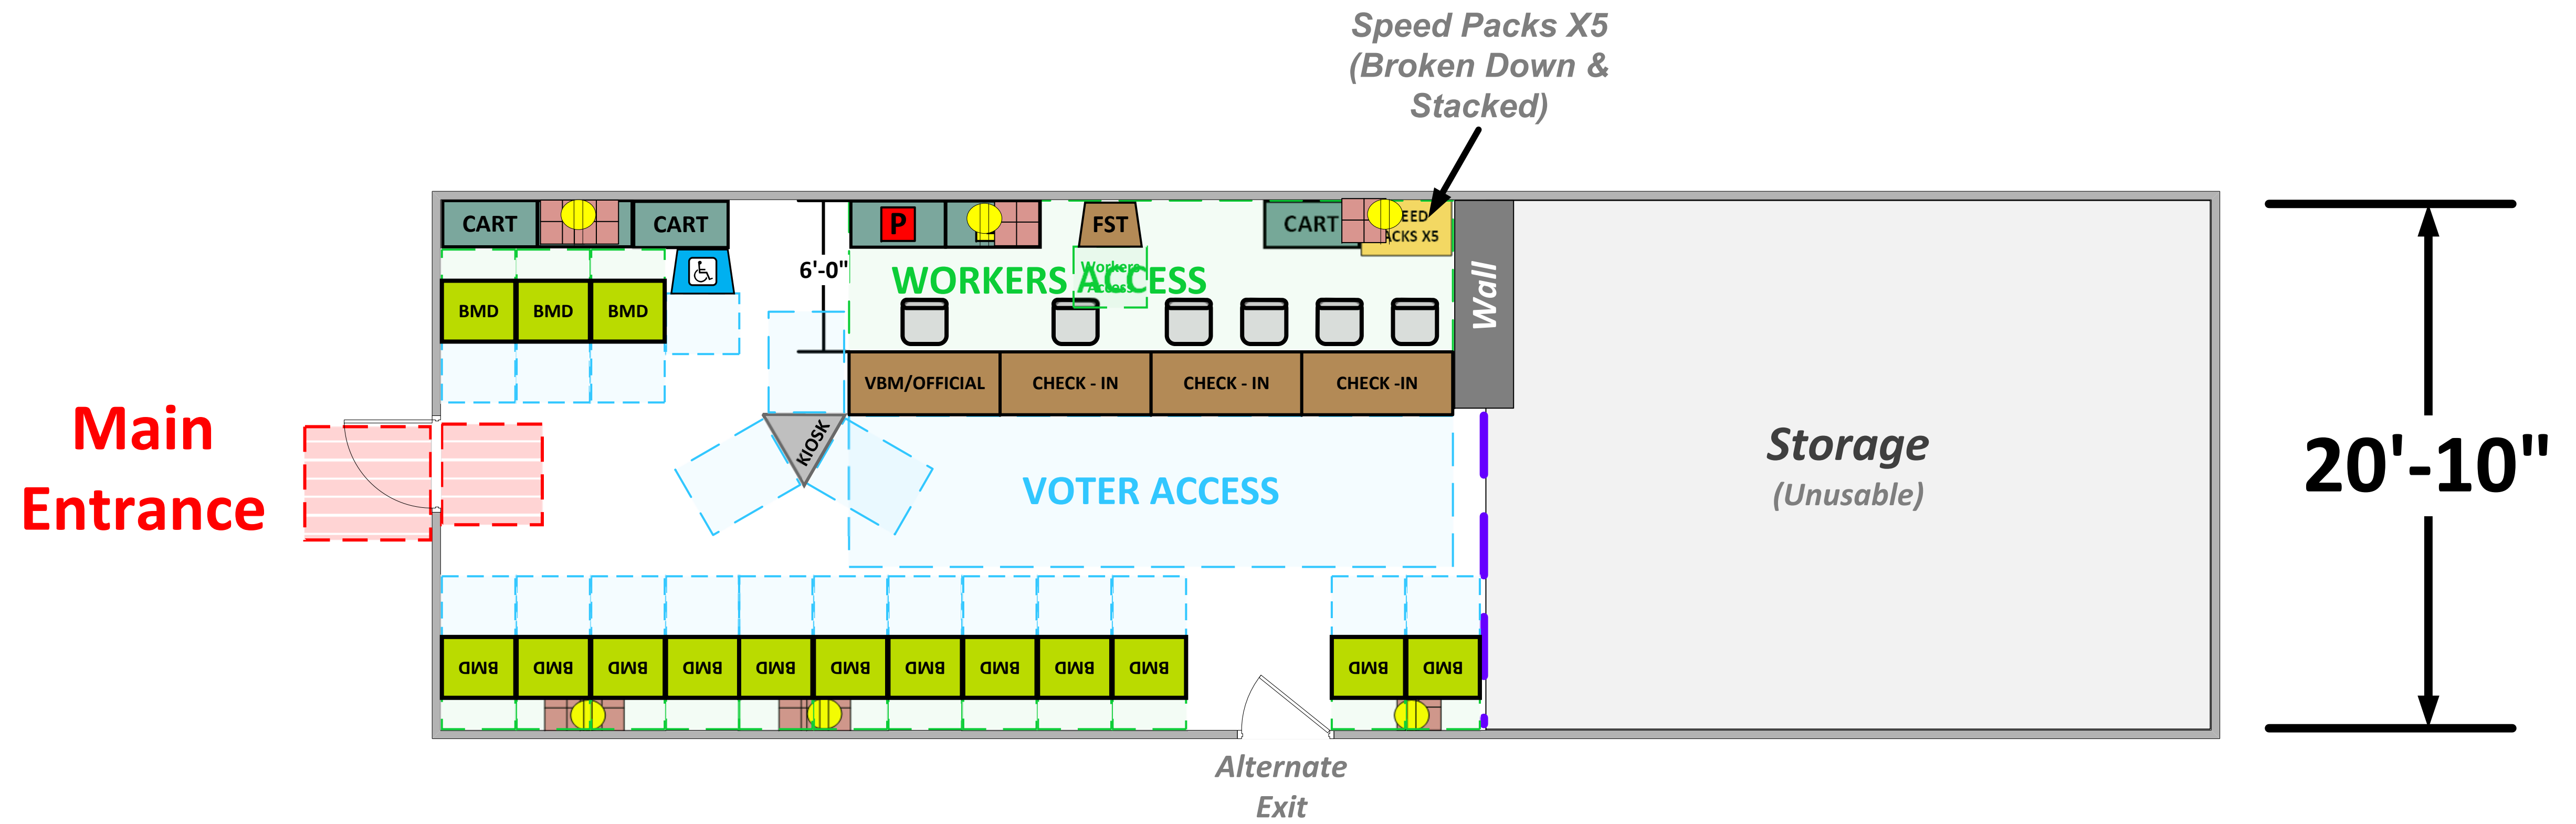

# Student Center 124

(854 Usable Sq. Ft.)

70'-5"

20'-10"

## LEGEND

Room Size	Dimension: 22'-3" x 74'-9"	Sq. Ft: 2100
Number of BMDs	15	
POWER OUTLET		
PROTRUDING OBJECT		
Do Not Block Area		

TITLE

**VCID 35321**  
**College of the Canyons**

*Each chair at a CHECK-IN station equals one ePollbook*

Equipment By: <b>Dustin Fuller</b>	Date: <b>04/15/2026</b>
Skeleton Drawn By: <b>Scott Taylor</b>	Date: <b>04/14/26</b>
Scale: <b>1/4" inches = 1' Ft.</b>	