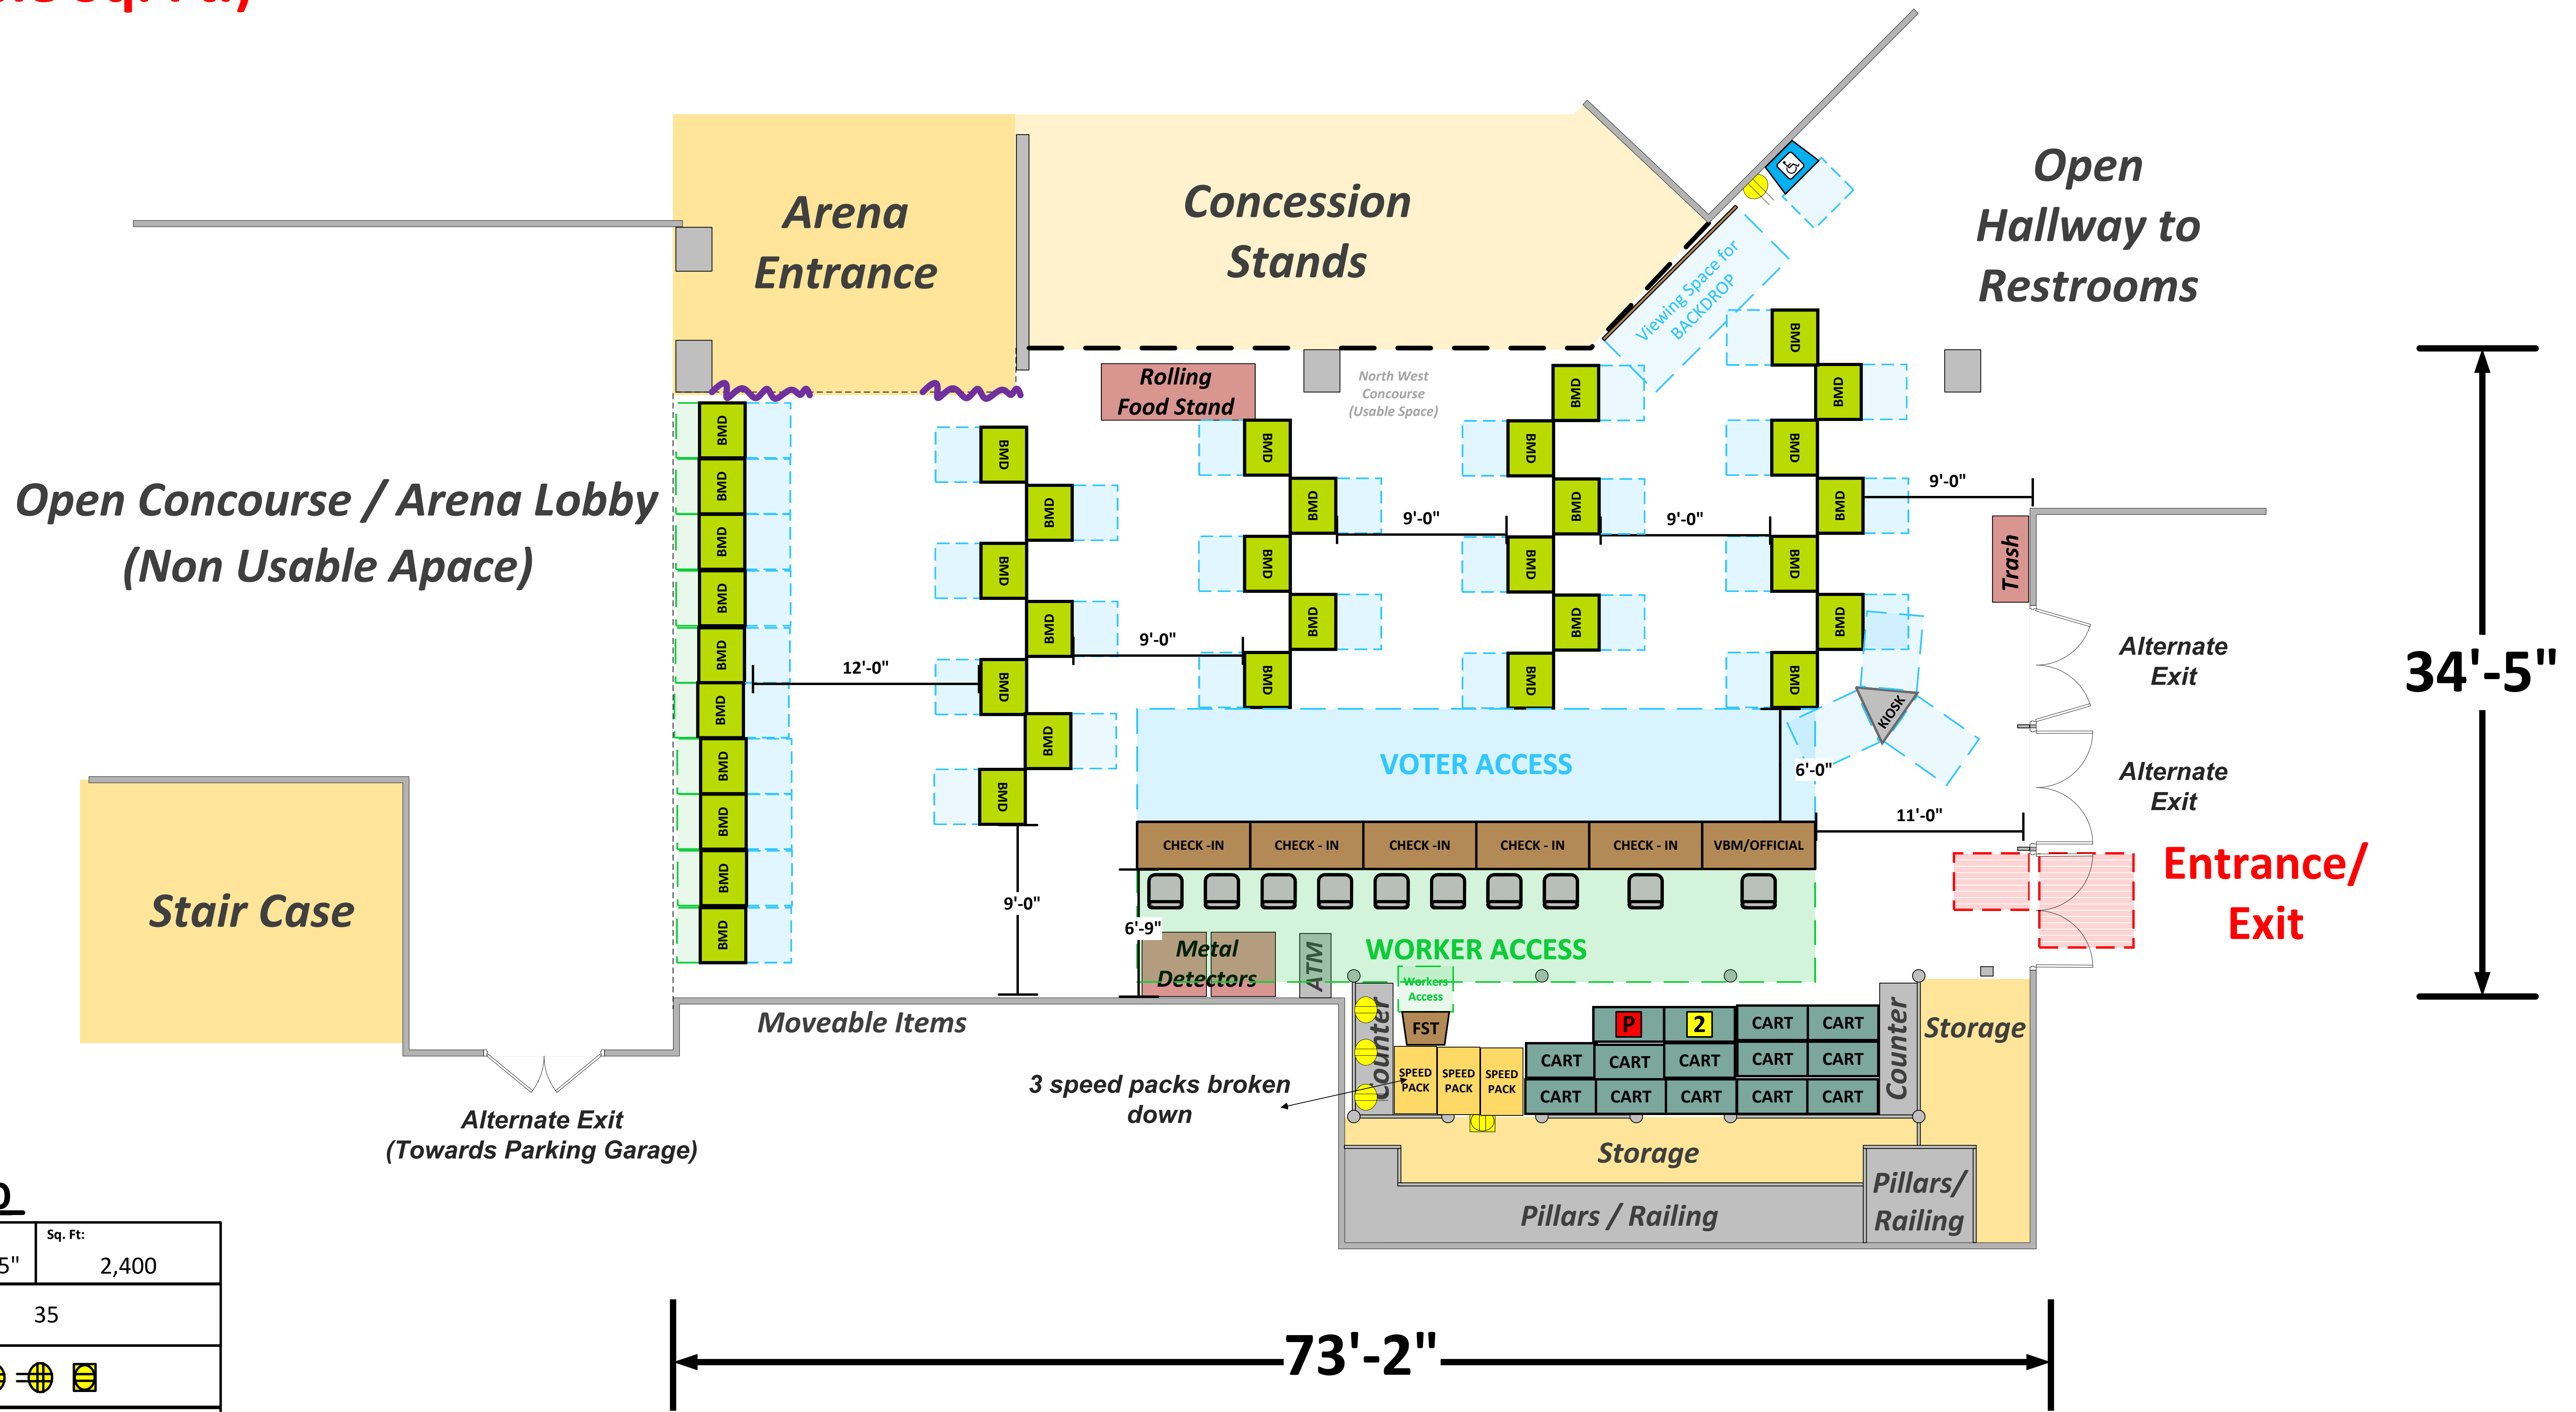

North West Concourse (2400 Usable Sq. Ft.)

LEGEND

Room Size	Dimension:	Sq. Ft:
	72'2" X 34'5"	2,400
Number of BMDs	35	
POWER OUTLET		
PROTRUDING OBJECT		
Do Not Block Area		

VCID 35366
UCLA Pauley Pavilion

Each chair at a CHECK-IN station equals one ePollbook

Equipment By:	Date:
Carlos Montejano	4/15/2026
Skeleton Drawn By:	Date:
Dustin Fuller	03/08/2026
Scale:	1\4" inches = 1' Ft.