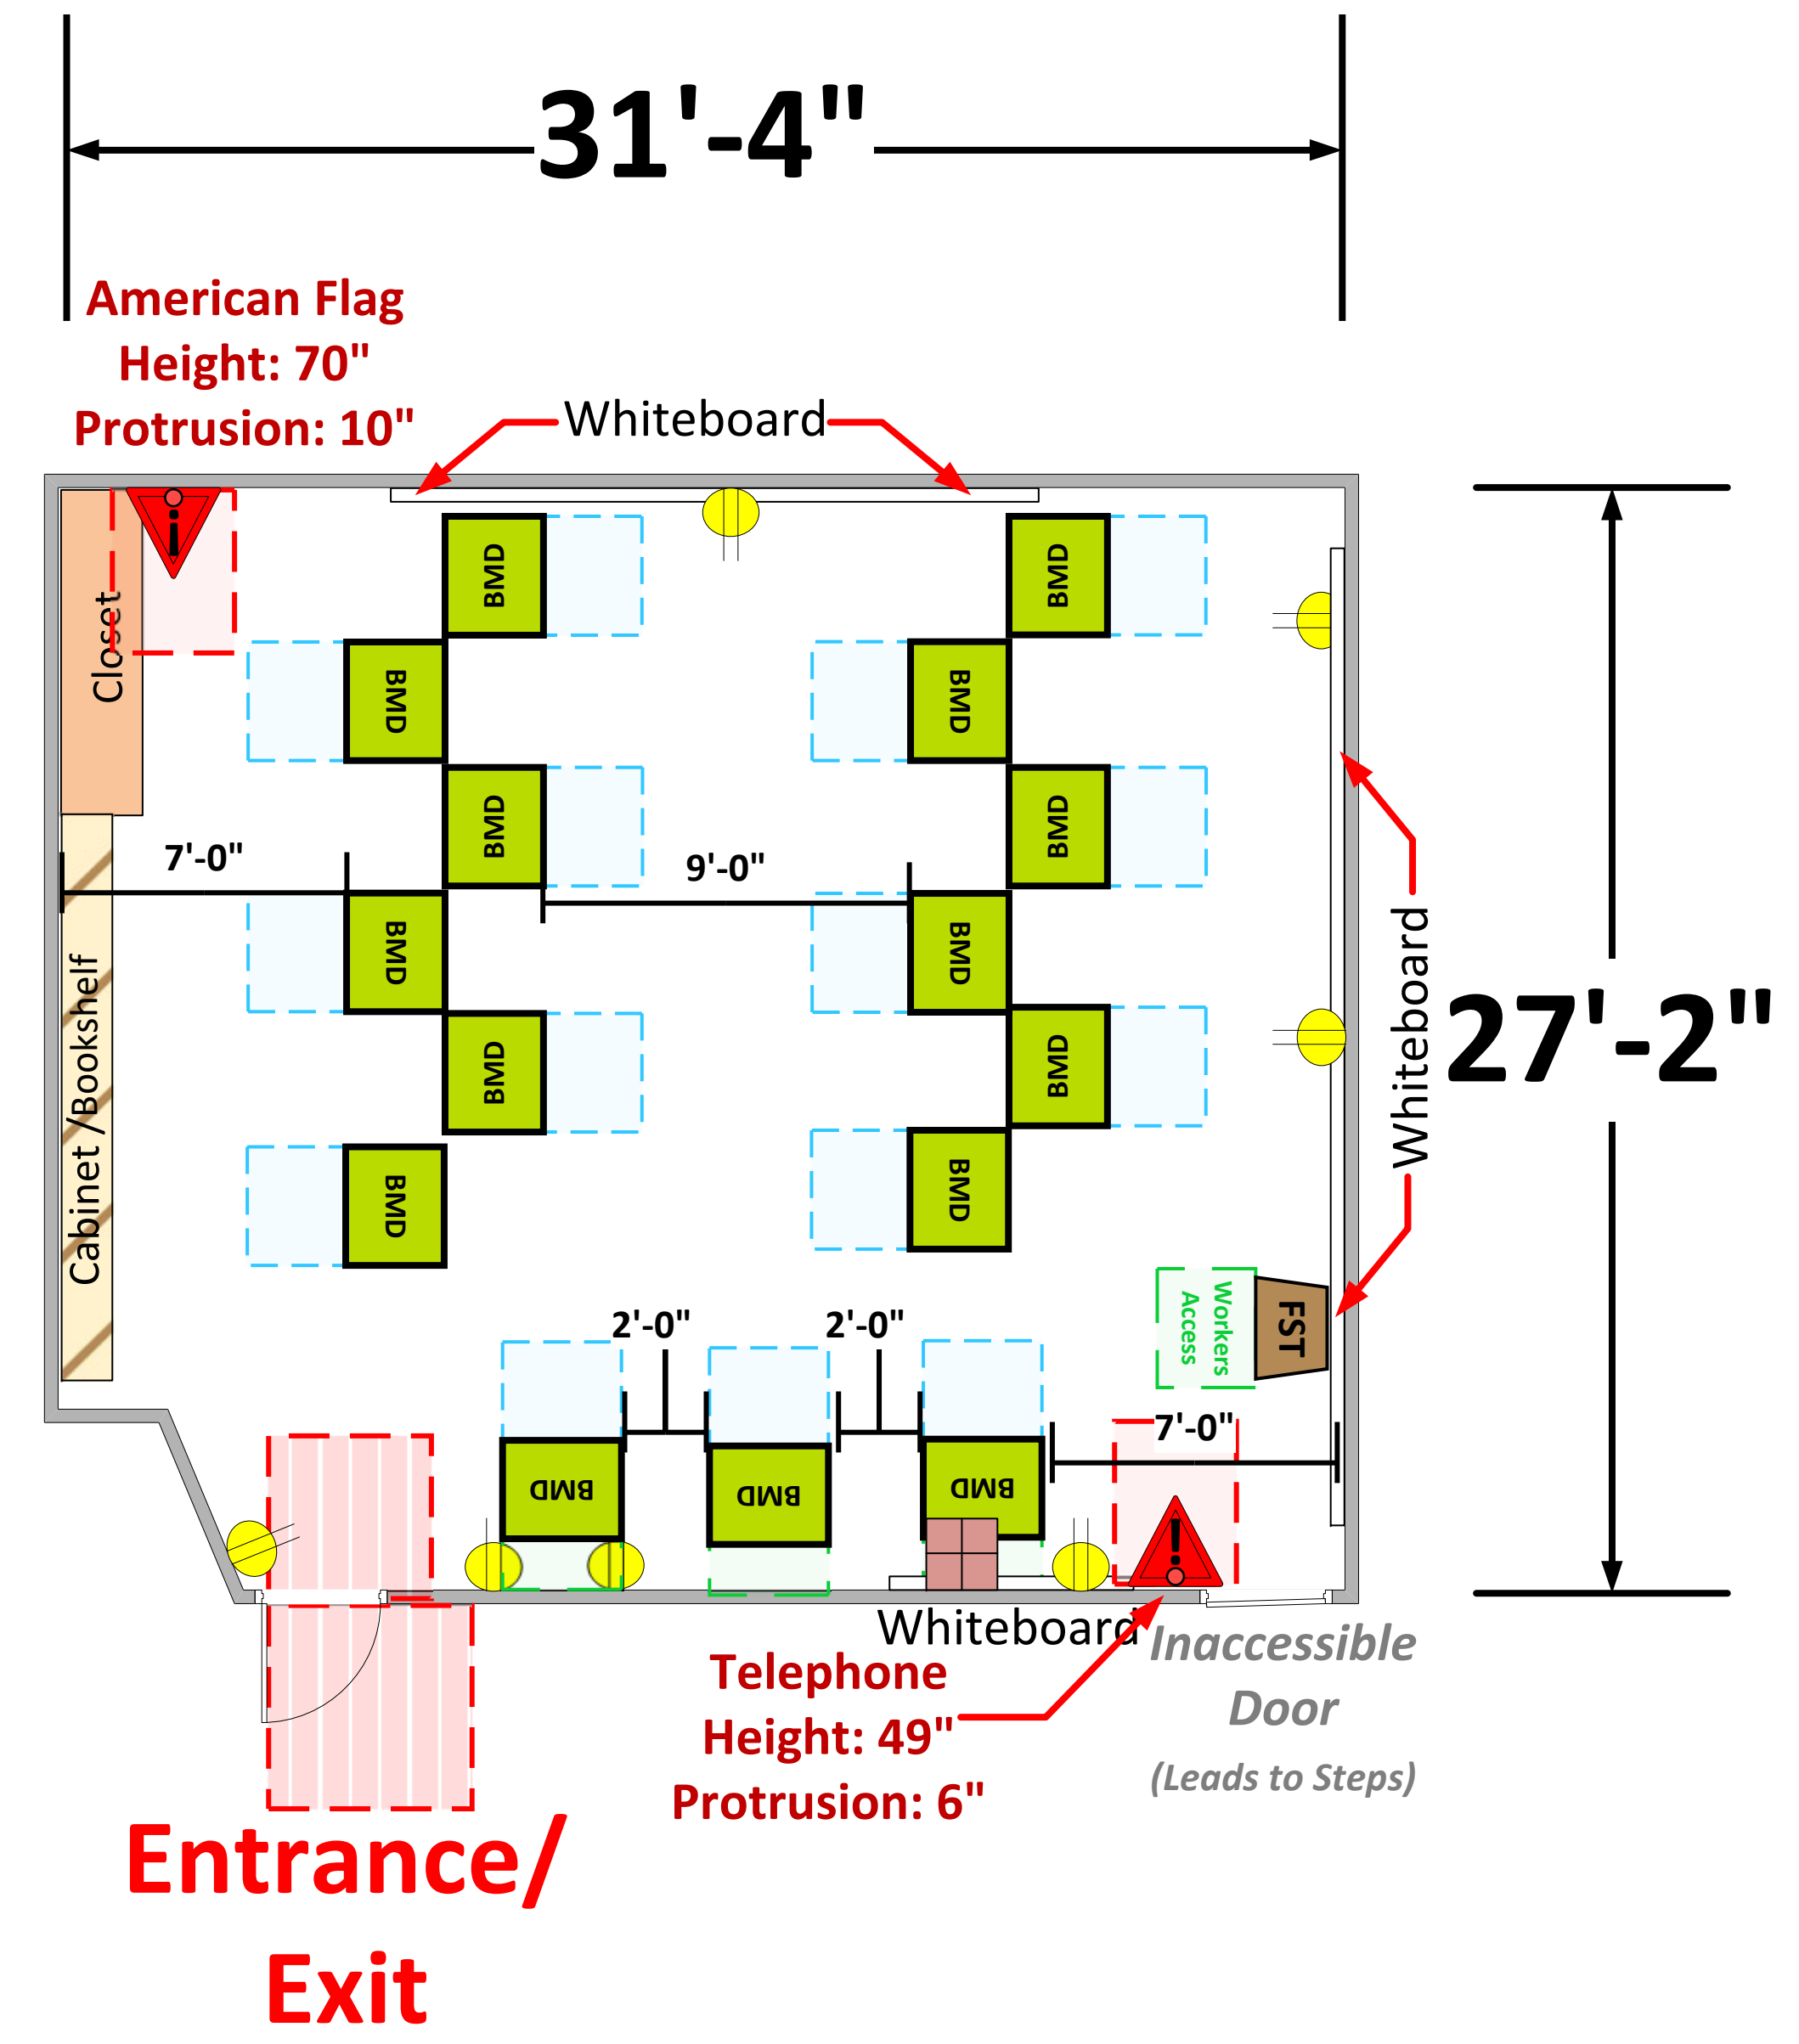

T43 and T44

(1,639 Usable Sq. Ft.)

LEGEND

Room Size	Dimension: 27'-2" x 31'-5" 27'-2" x 31'-4"	Sq. Ft: 1704
Number of BMDs	15	
POWER OUTLET		
PROTRUDING OBJECT		
Do Not Block Area		

TITLE

VCID 35378
El Camino Real Charter High School

Each chair at a CHECK-IN station equals one ePollbook

Equipment By: Scott Taylor	Date: 04/28/26
Skeleton Drawn By: Chaparro/ Taylor	Date: 04/23/26
Scale: 1/4" inches = 1' Ft.	