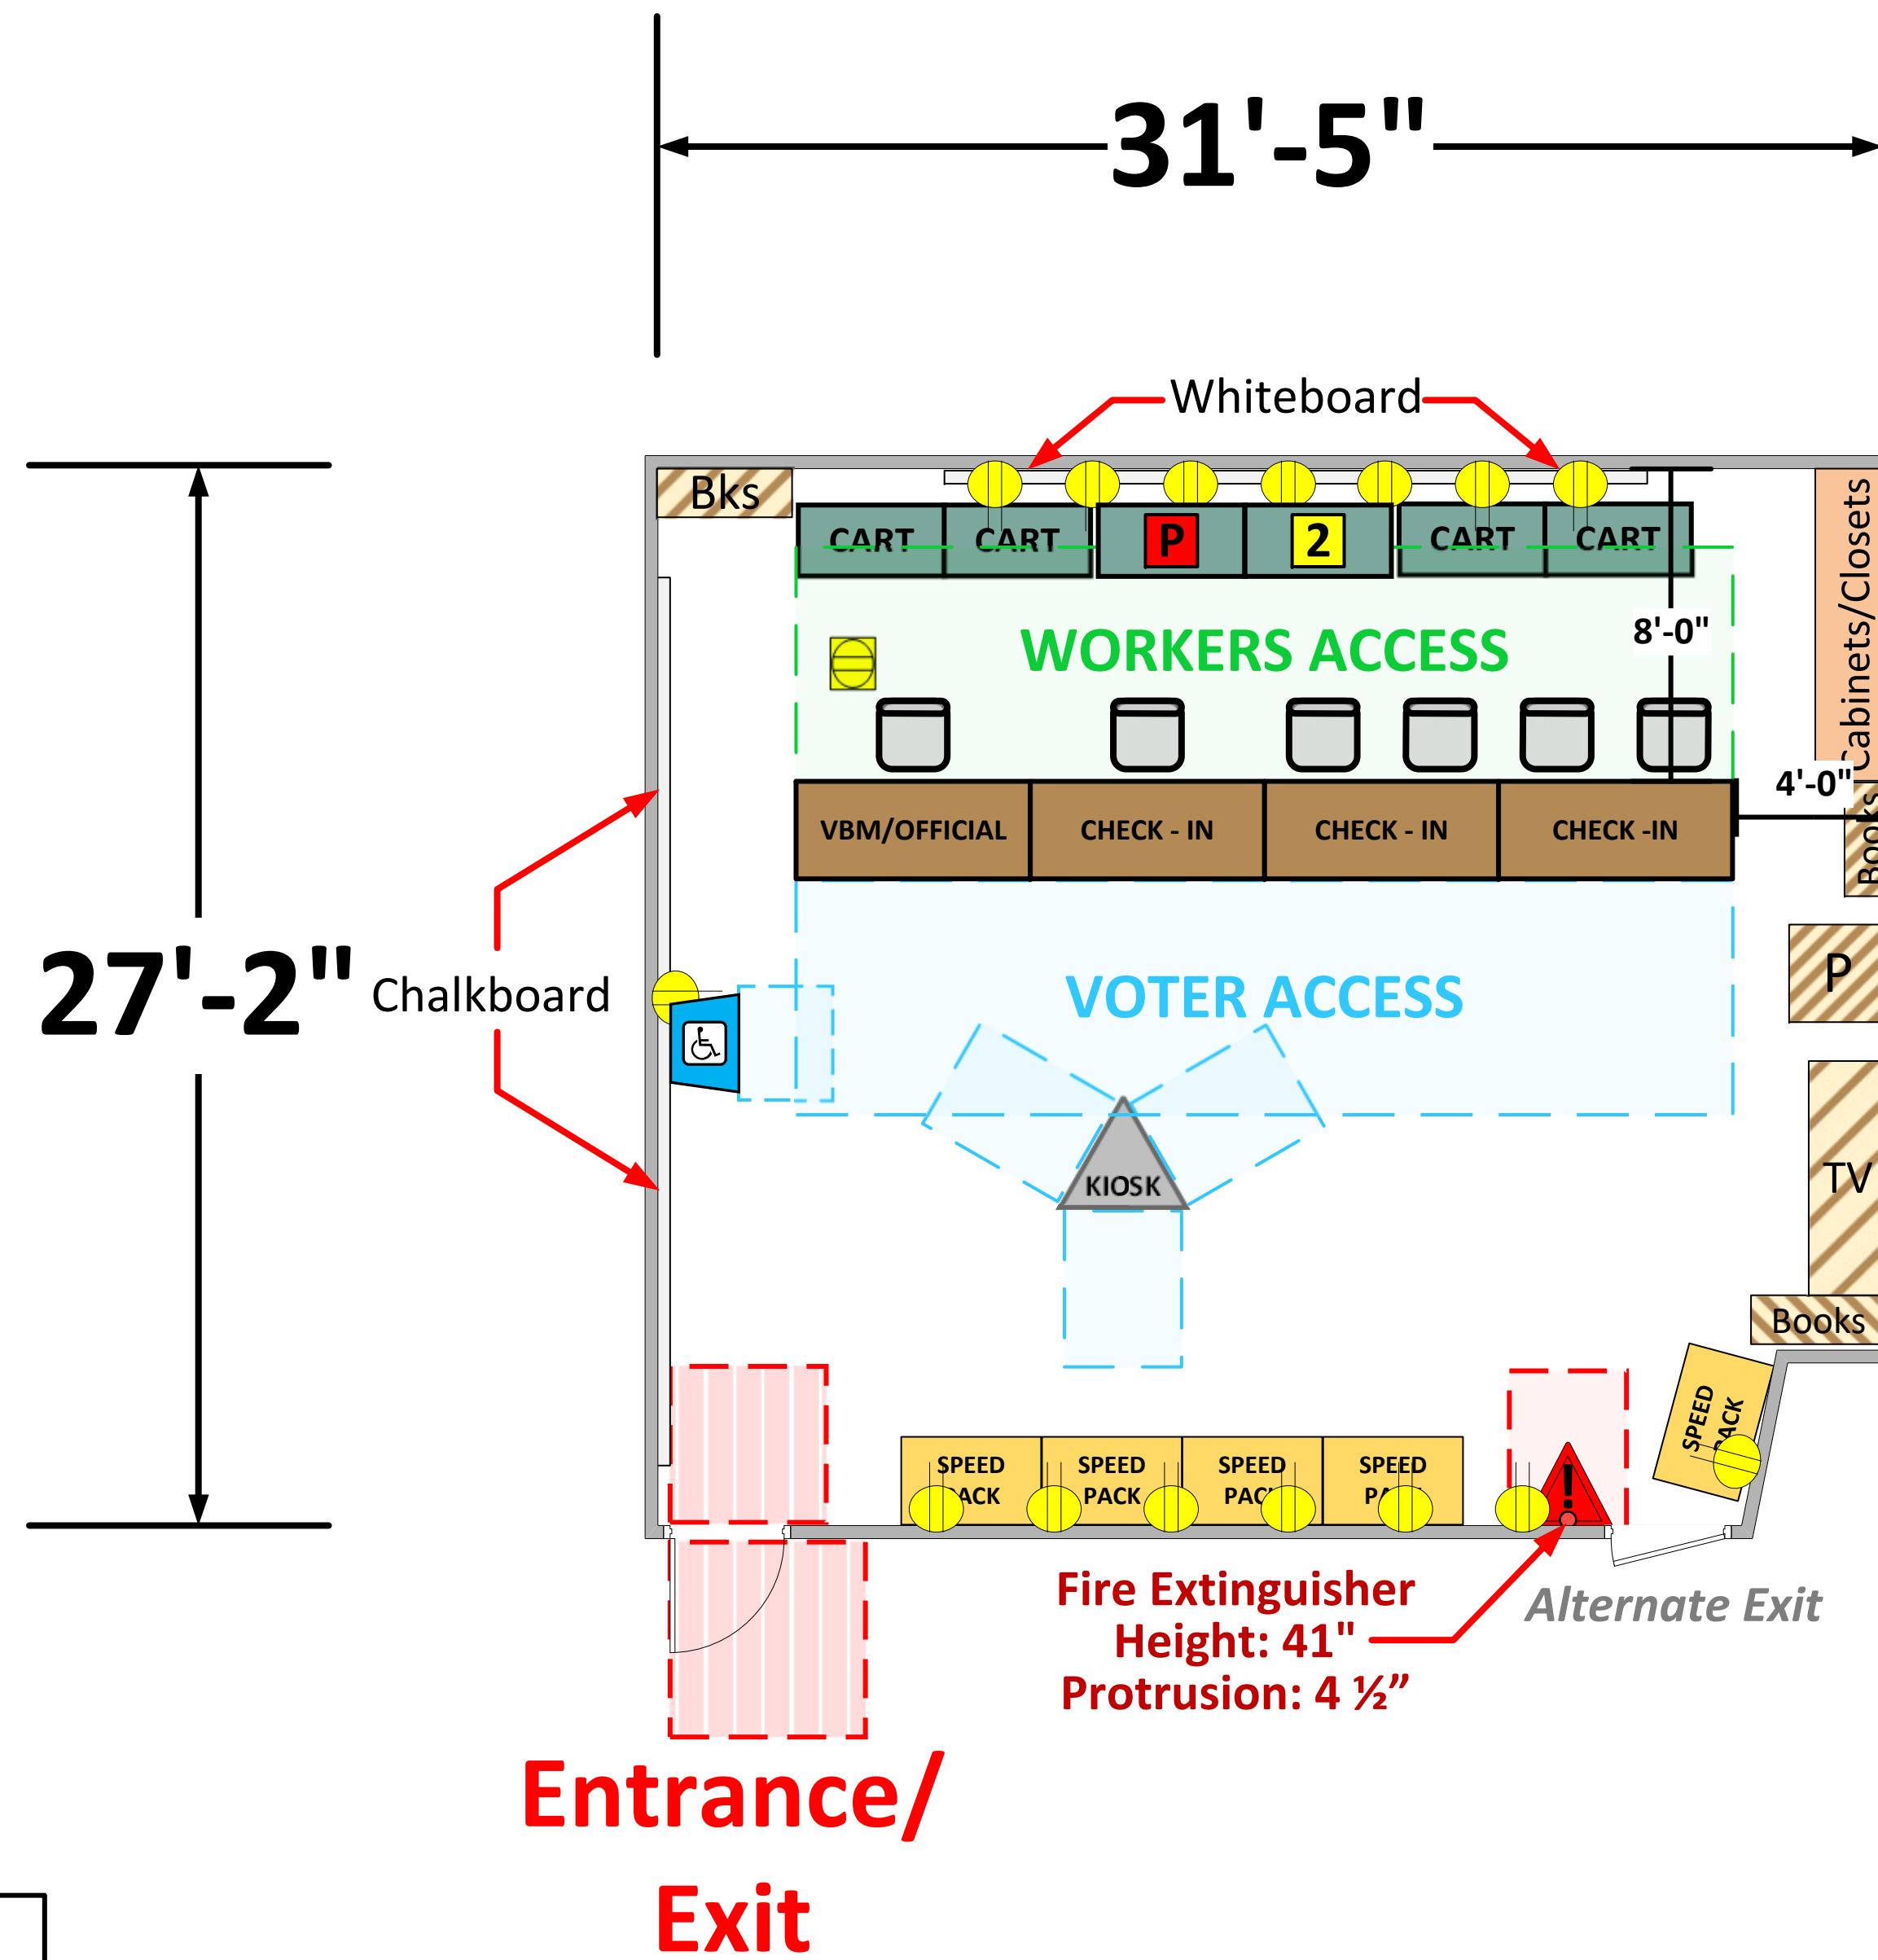

T43 and T44

(1,639 Usable Sq. Ft.)

LEGEND

Room Size	Dimension: 27'-2" x 31'-5" 27'-2" x 31'-4"	Sq. Ft: 1704
Number of BMDs	15	
POWER OUTLET		
PROTRUDING OBJECT		
Do Not Block Area		

TITLE

VCID 35378
El Camino Real Charter High School

Each chair at a CHECK-IN station equals one ePollbook

Equipment By: Scott Taylor	Date: 04/28/26
Skeleton Drawn By: Chaparro/ Taylor	Date: 04/23/26
Scale: 1/4" inches = 1' Ft.	