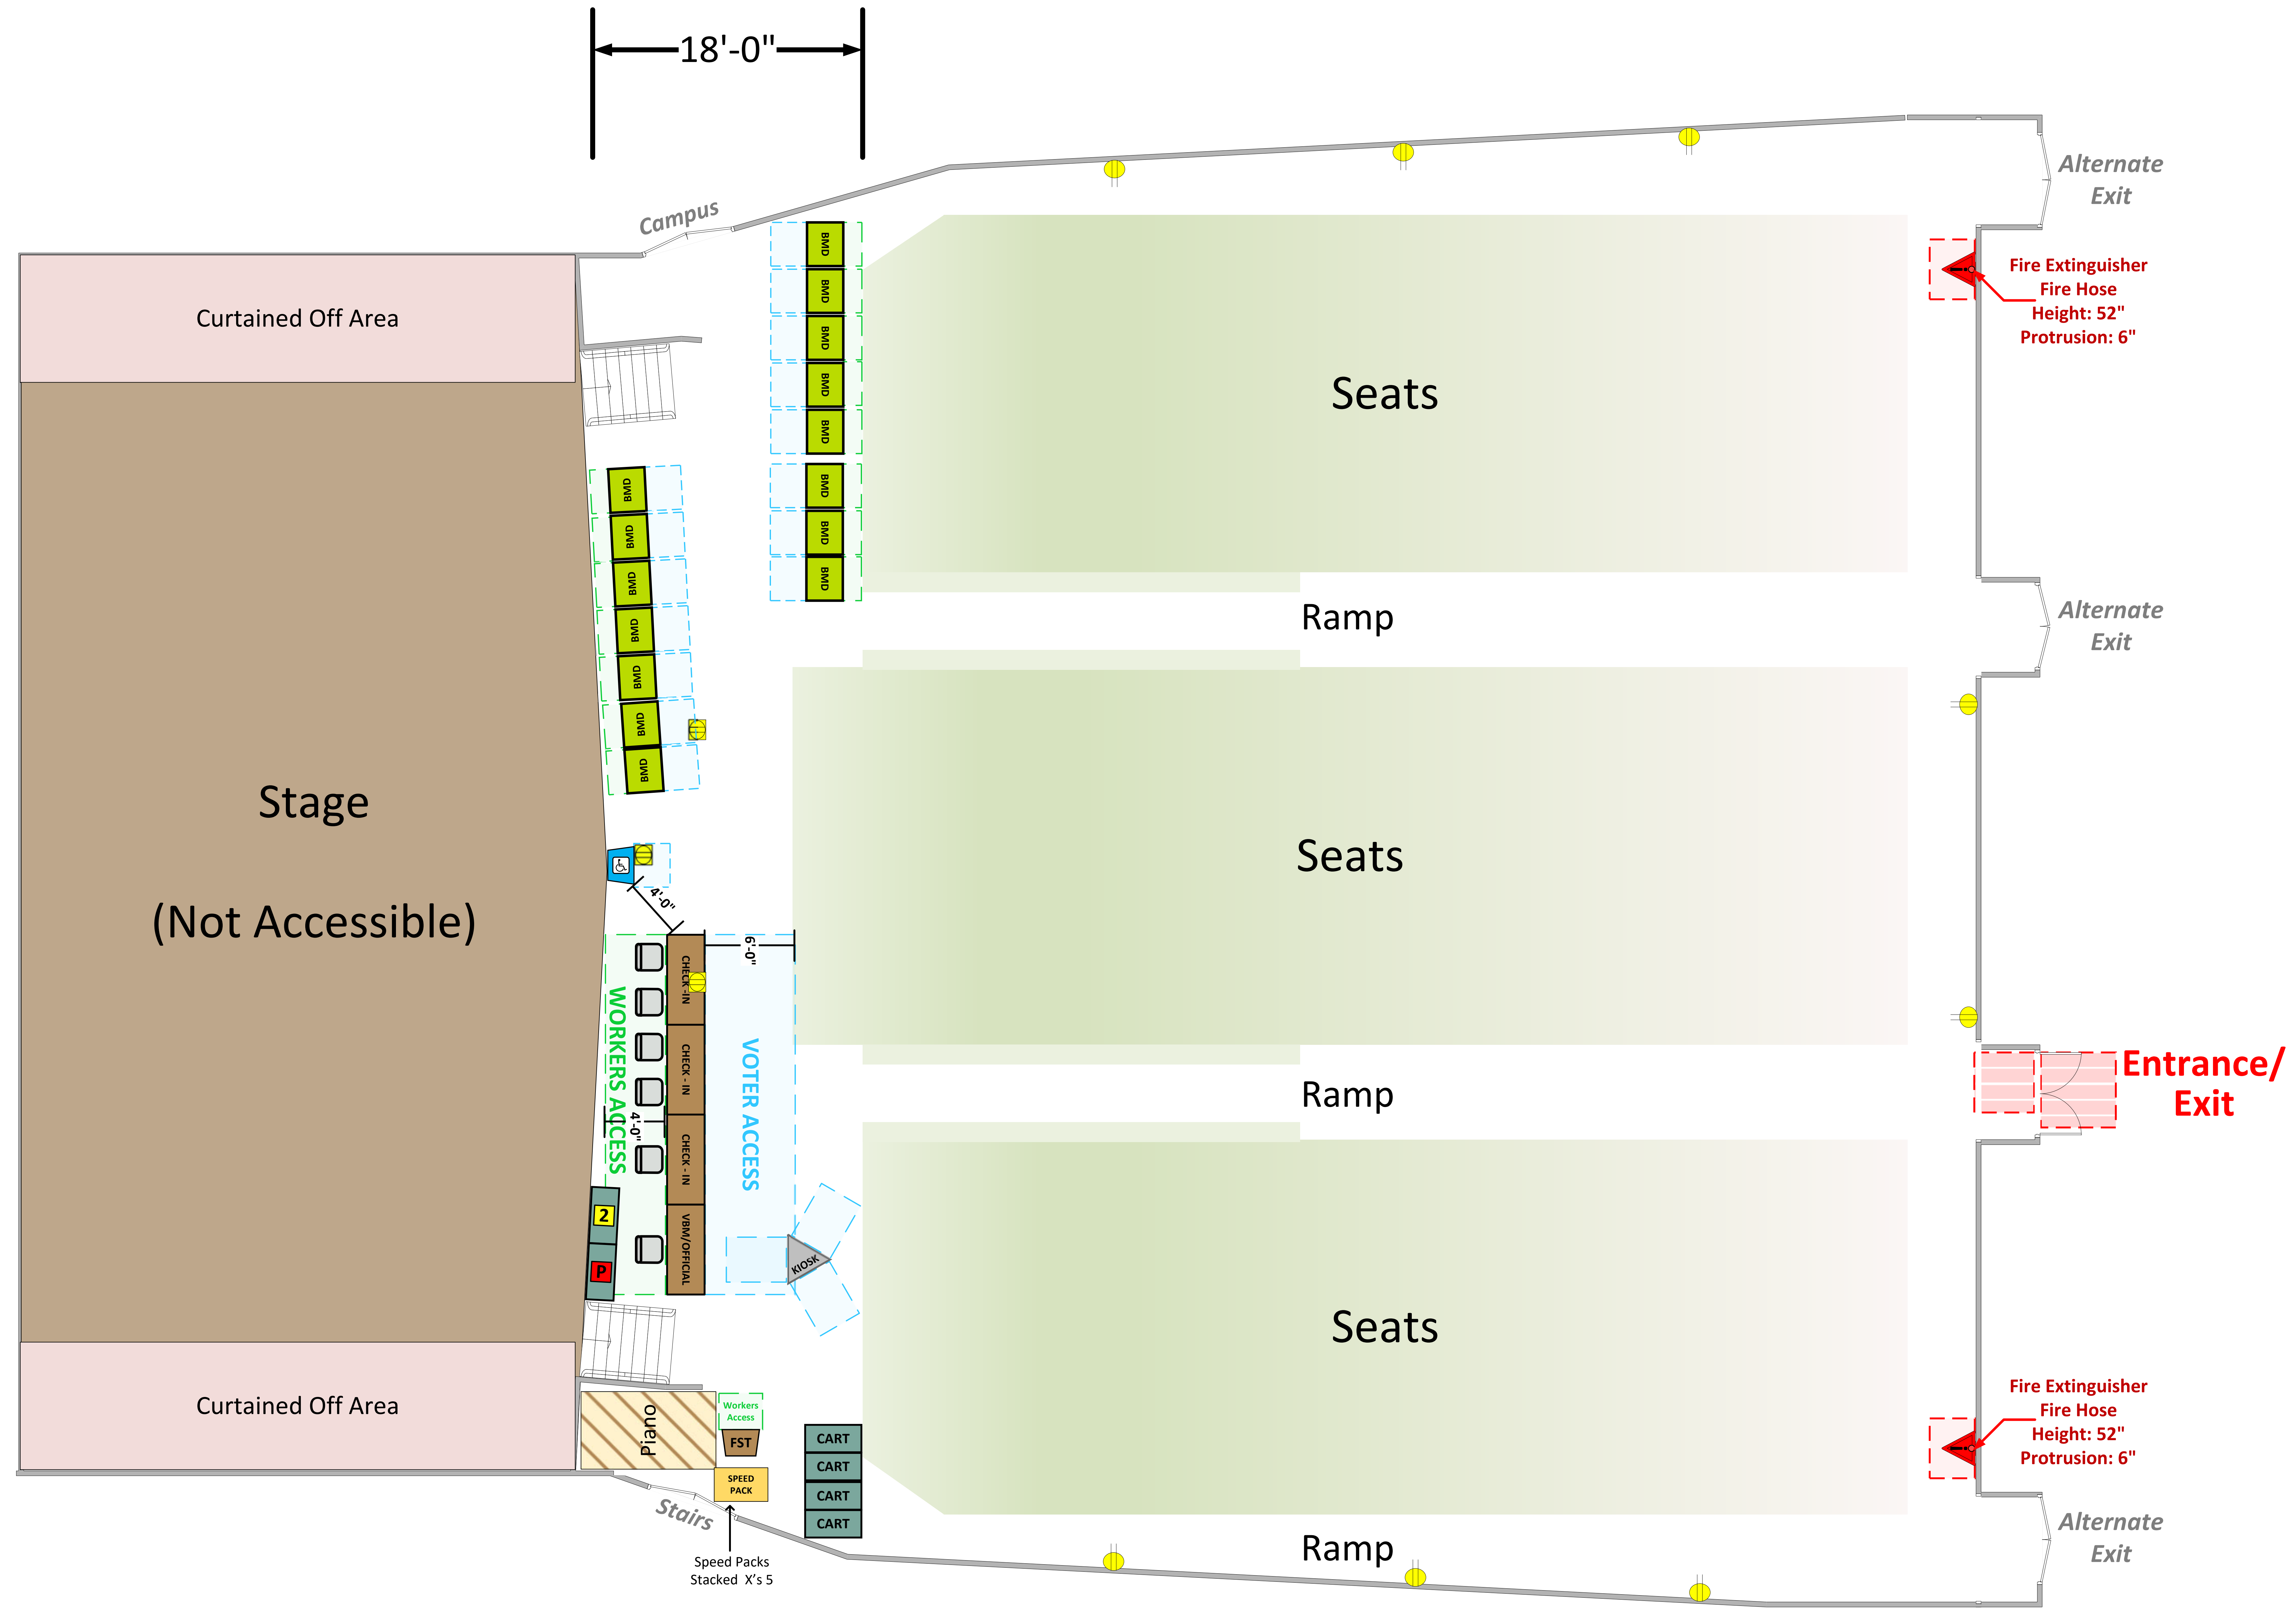

Auditorium (855 Usable Sq. Ft.)

LEGEND

Room Size	Dimension: 18' x 64'	Sq. Ft.: 1,152'
Number of BMDs	15	
POWER OUTLET		
PROTRUDING OBJECT		
Do Not Block Area		

TITLE
VCID 35405
Inglewood High School

Each chair at a CHECK-IN station equals one ePollbook

Equipment By:	Date:
Anthony Gonzalez	05/08/26
Skeleton Drawn By:	Date:
David Chaparro	05/08/26
Scale:	1/4" inches = 1' Ft.