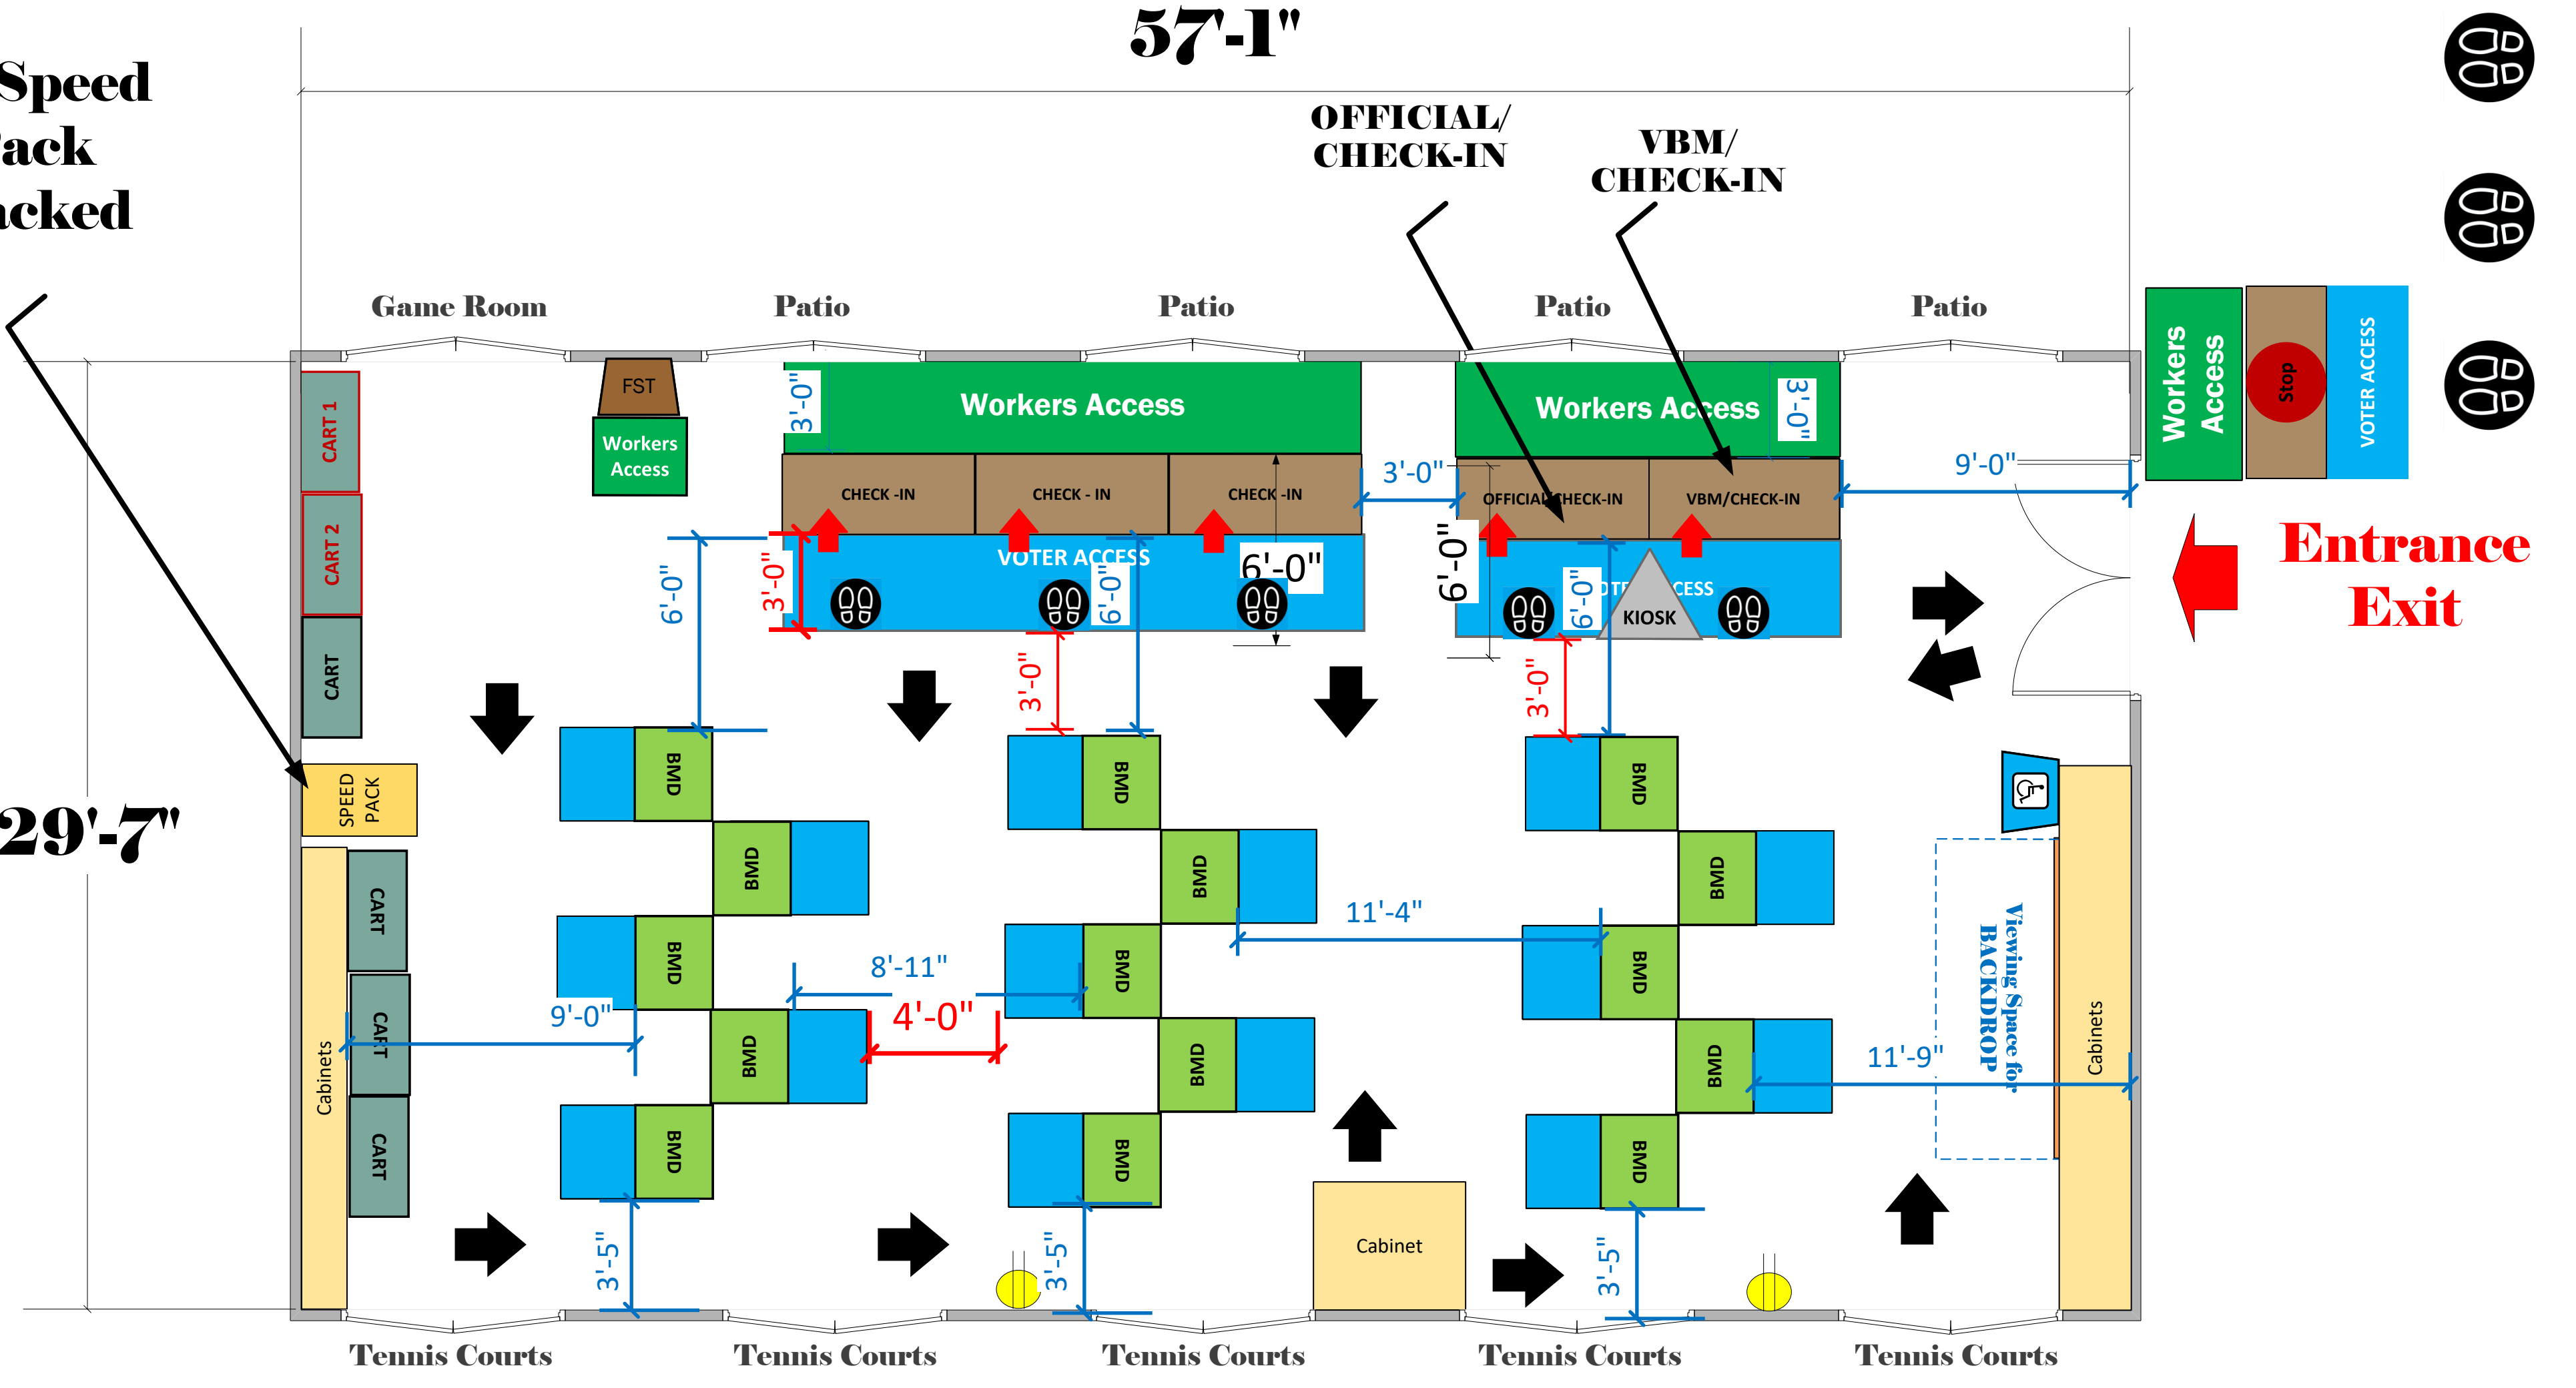

# Gallery (1,688 Sq. Ft.)

5 x Speed Pack Stacked

57'-1"

29'-7"

## LEGEND

Room Size	Dimension: 57'1" x 29'7"	Sq. Ft: 1,688'
EPB	Primary:	Secondary:
BMD	Total: 15	Actual: 15
Circuits	Total:	Usable:
Floor Decals	⊗	
BALLOT MARKING DEVICE	BMD	
CHECK IN TABLE	CHECK - IN	
BMD CART	CART	
BACKDROP	Viewing Space for BACKDROP	
KIOSK	KIOSK	
POWER OUTLET	⊕ ⊖ ⊗	
PROTRUDING OBJECT	⚠	
ROUTER	R	
POWER CORDS	---	

**Rustic Canyon  
Recreation Center  
VC ID# 363**

SCALE	1:48
DRAWN BY	David Chaparro