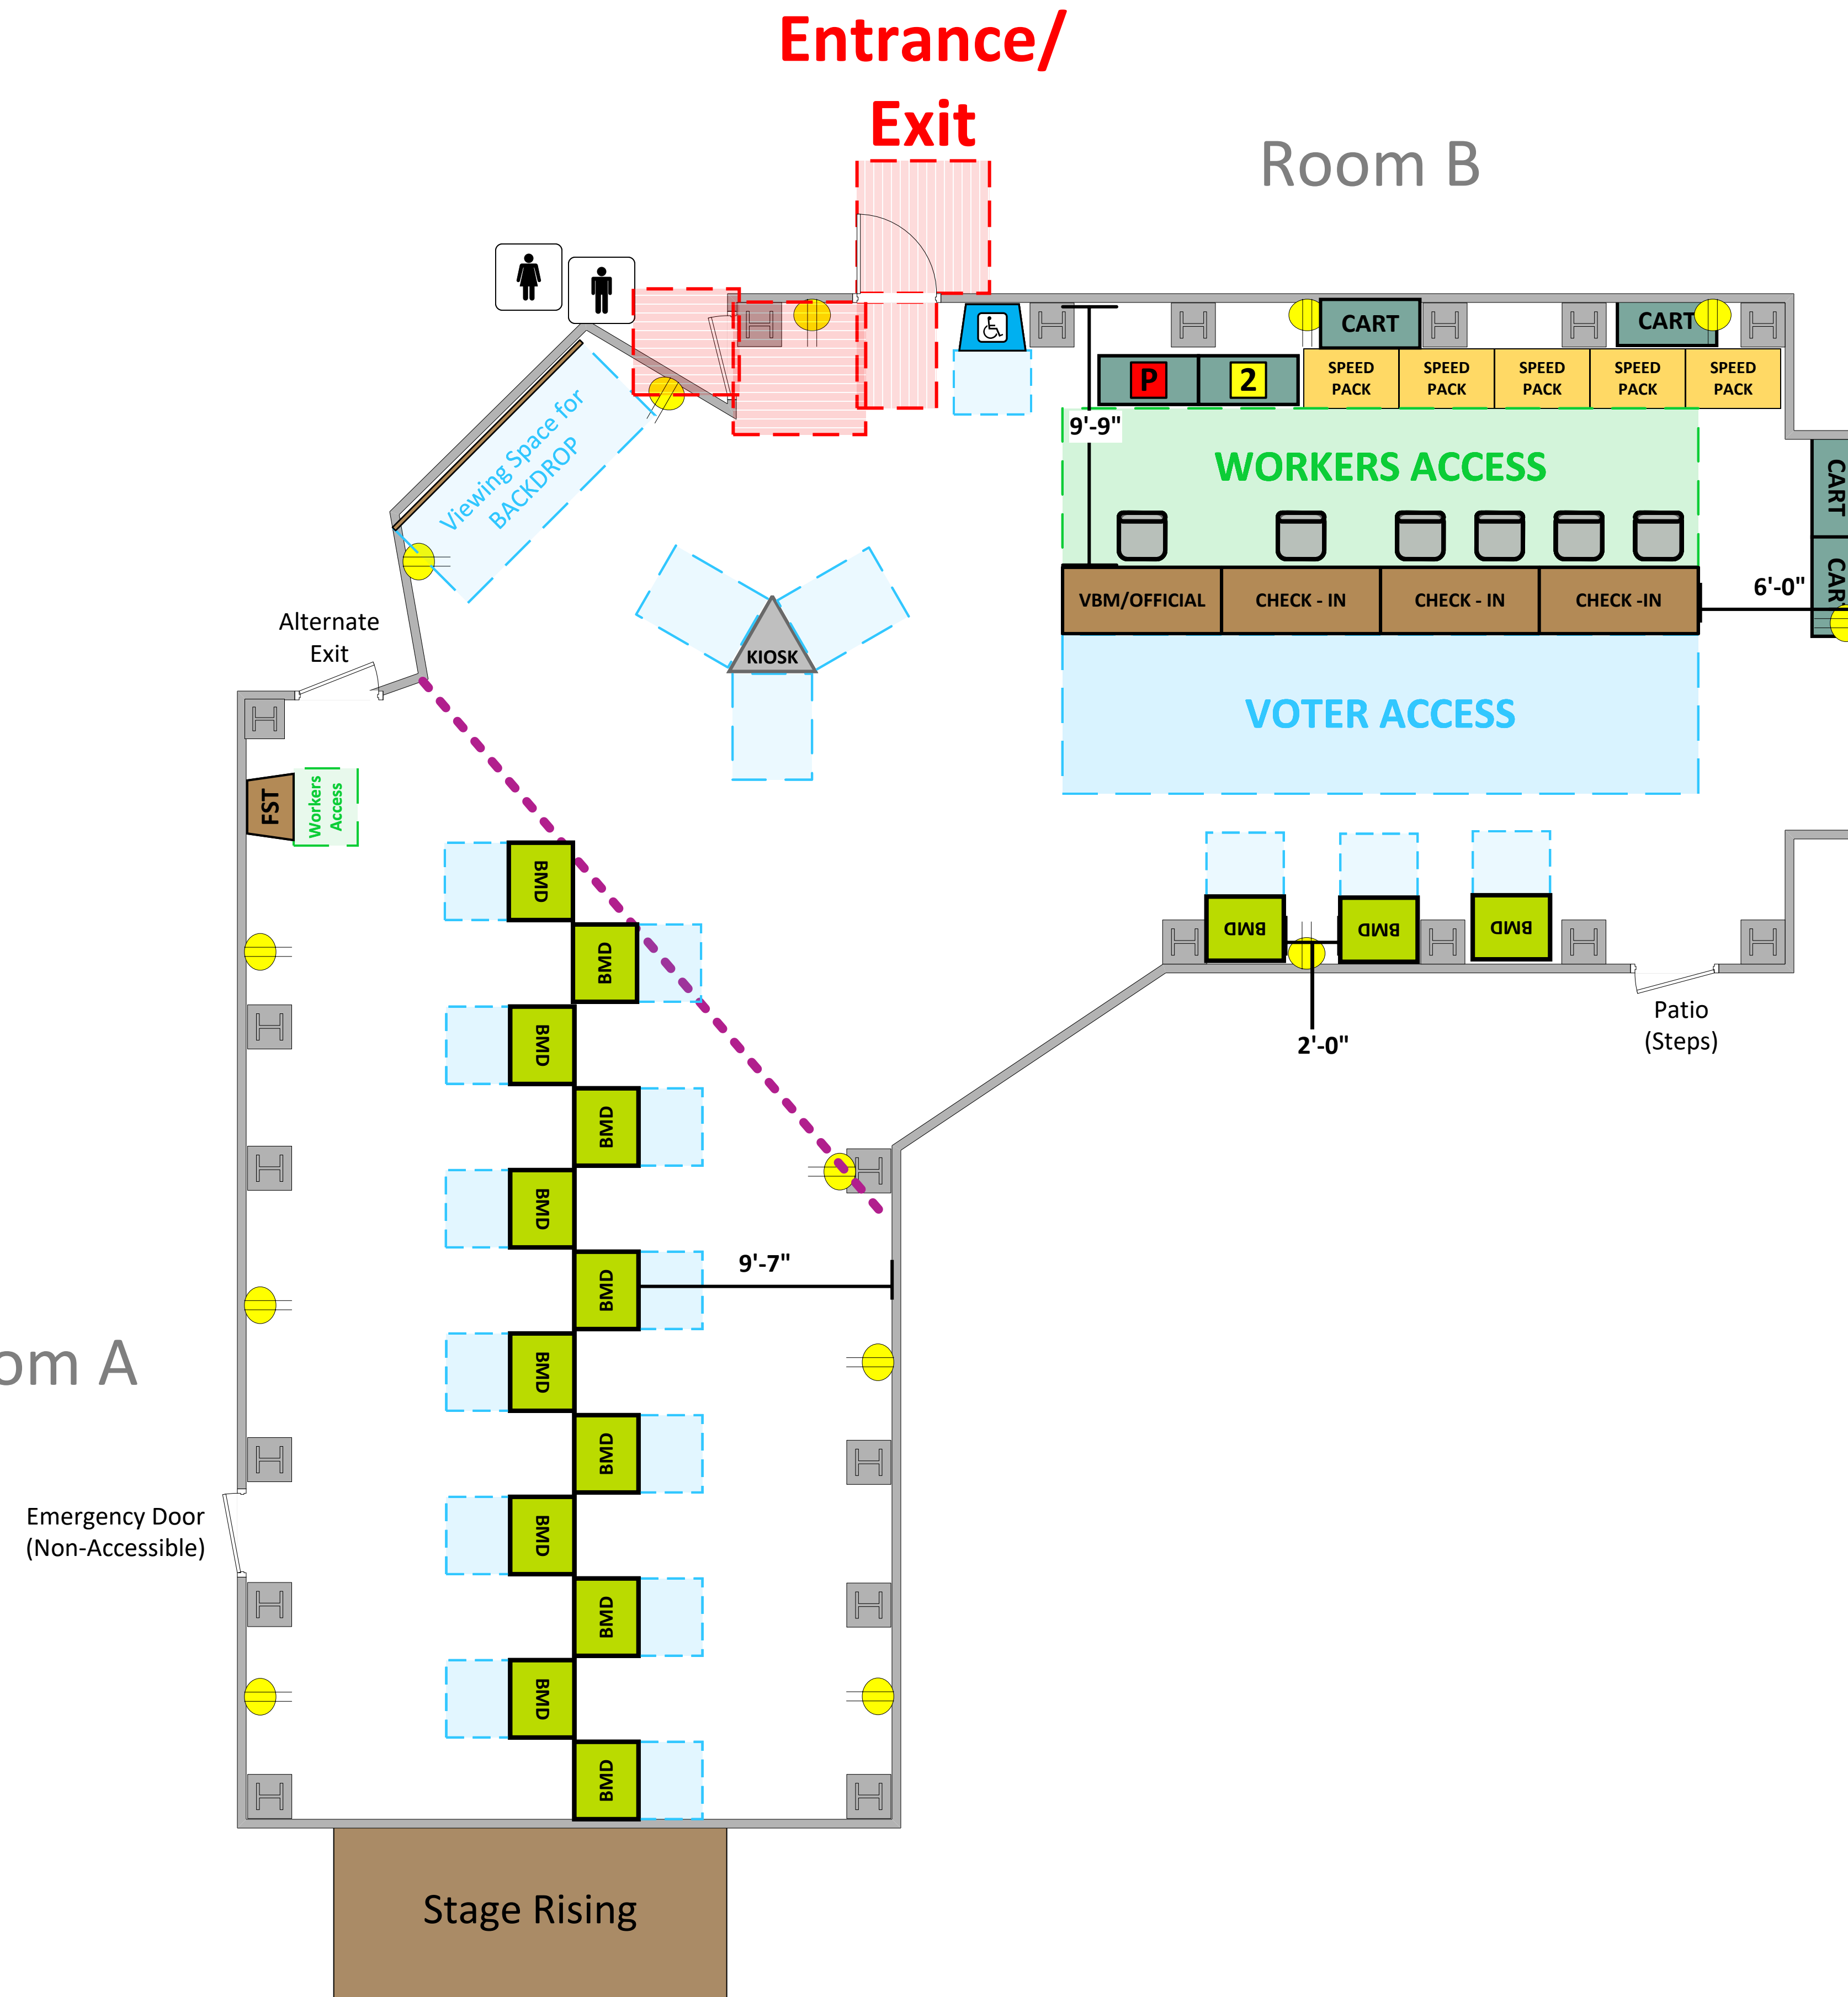

2nd Floor Auditorium Rooms A & B (1,945 Usable Sq. Ft.)

LEGEND

Room Size	Dimension: Combined	Sq. Ft: 1,945'
Number of BMDs	15	
POWER OUTLET		
PROTRUDING OBJECT		
Do Not Block Area		

TITLE
VCID 3683
Beverly Hills Public Library

Each chair at a CHECK-IN station equals one ePollbook

Equipment By: Ryan Rivas	Date: 12/28/23
Skeleton Drawn By: David Chaparro	Date: 12/26/23
Scale: 1/4" inches = 1' Ft.	