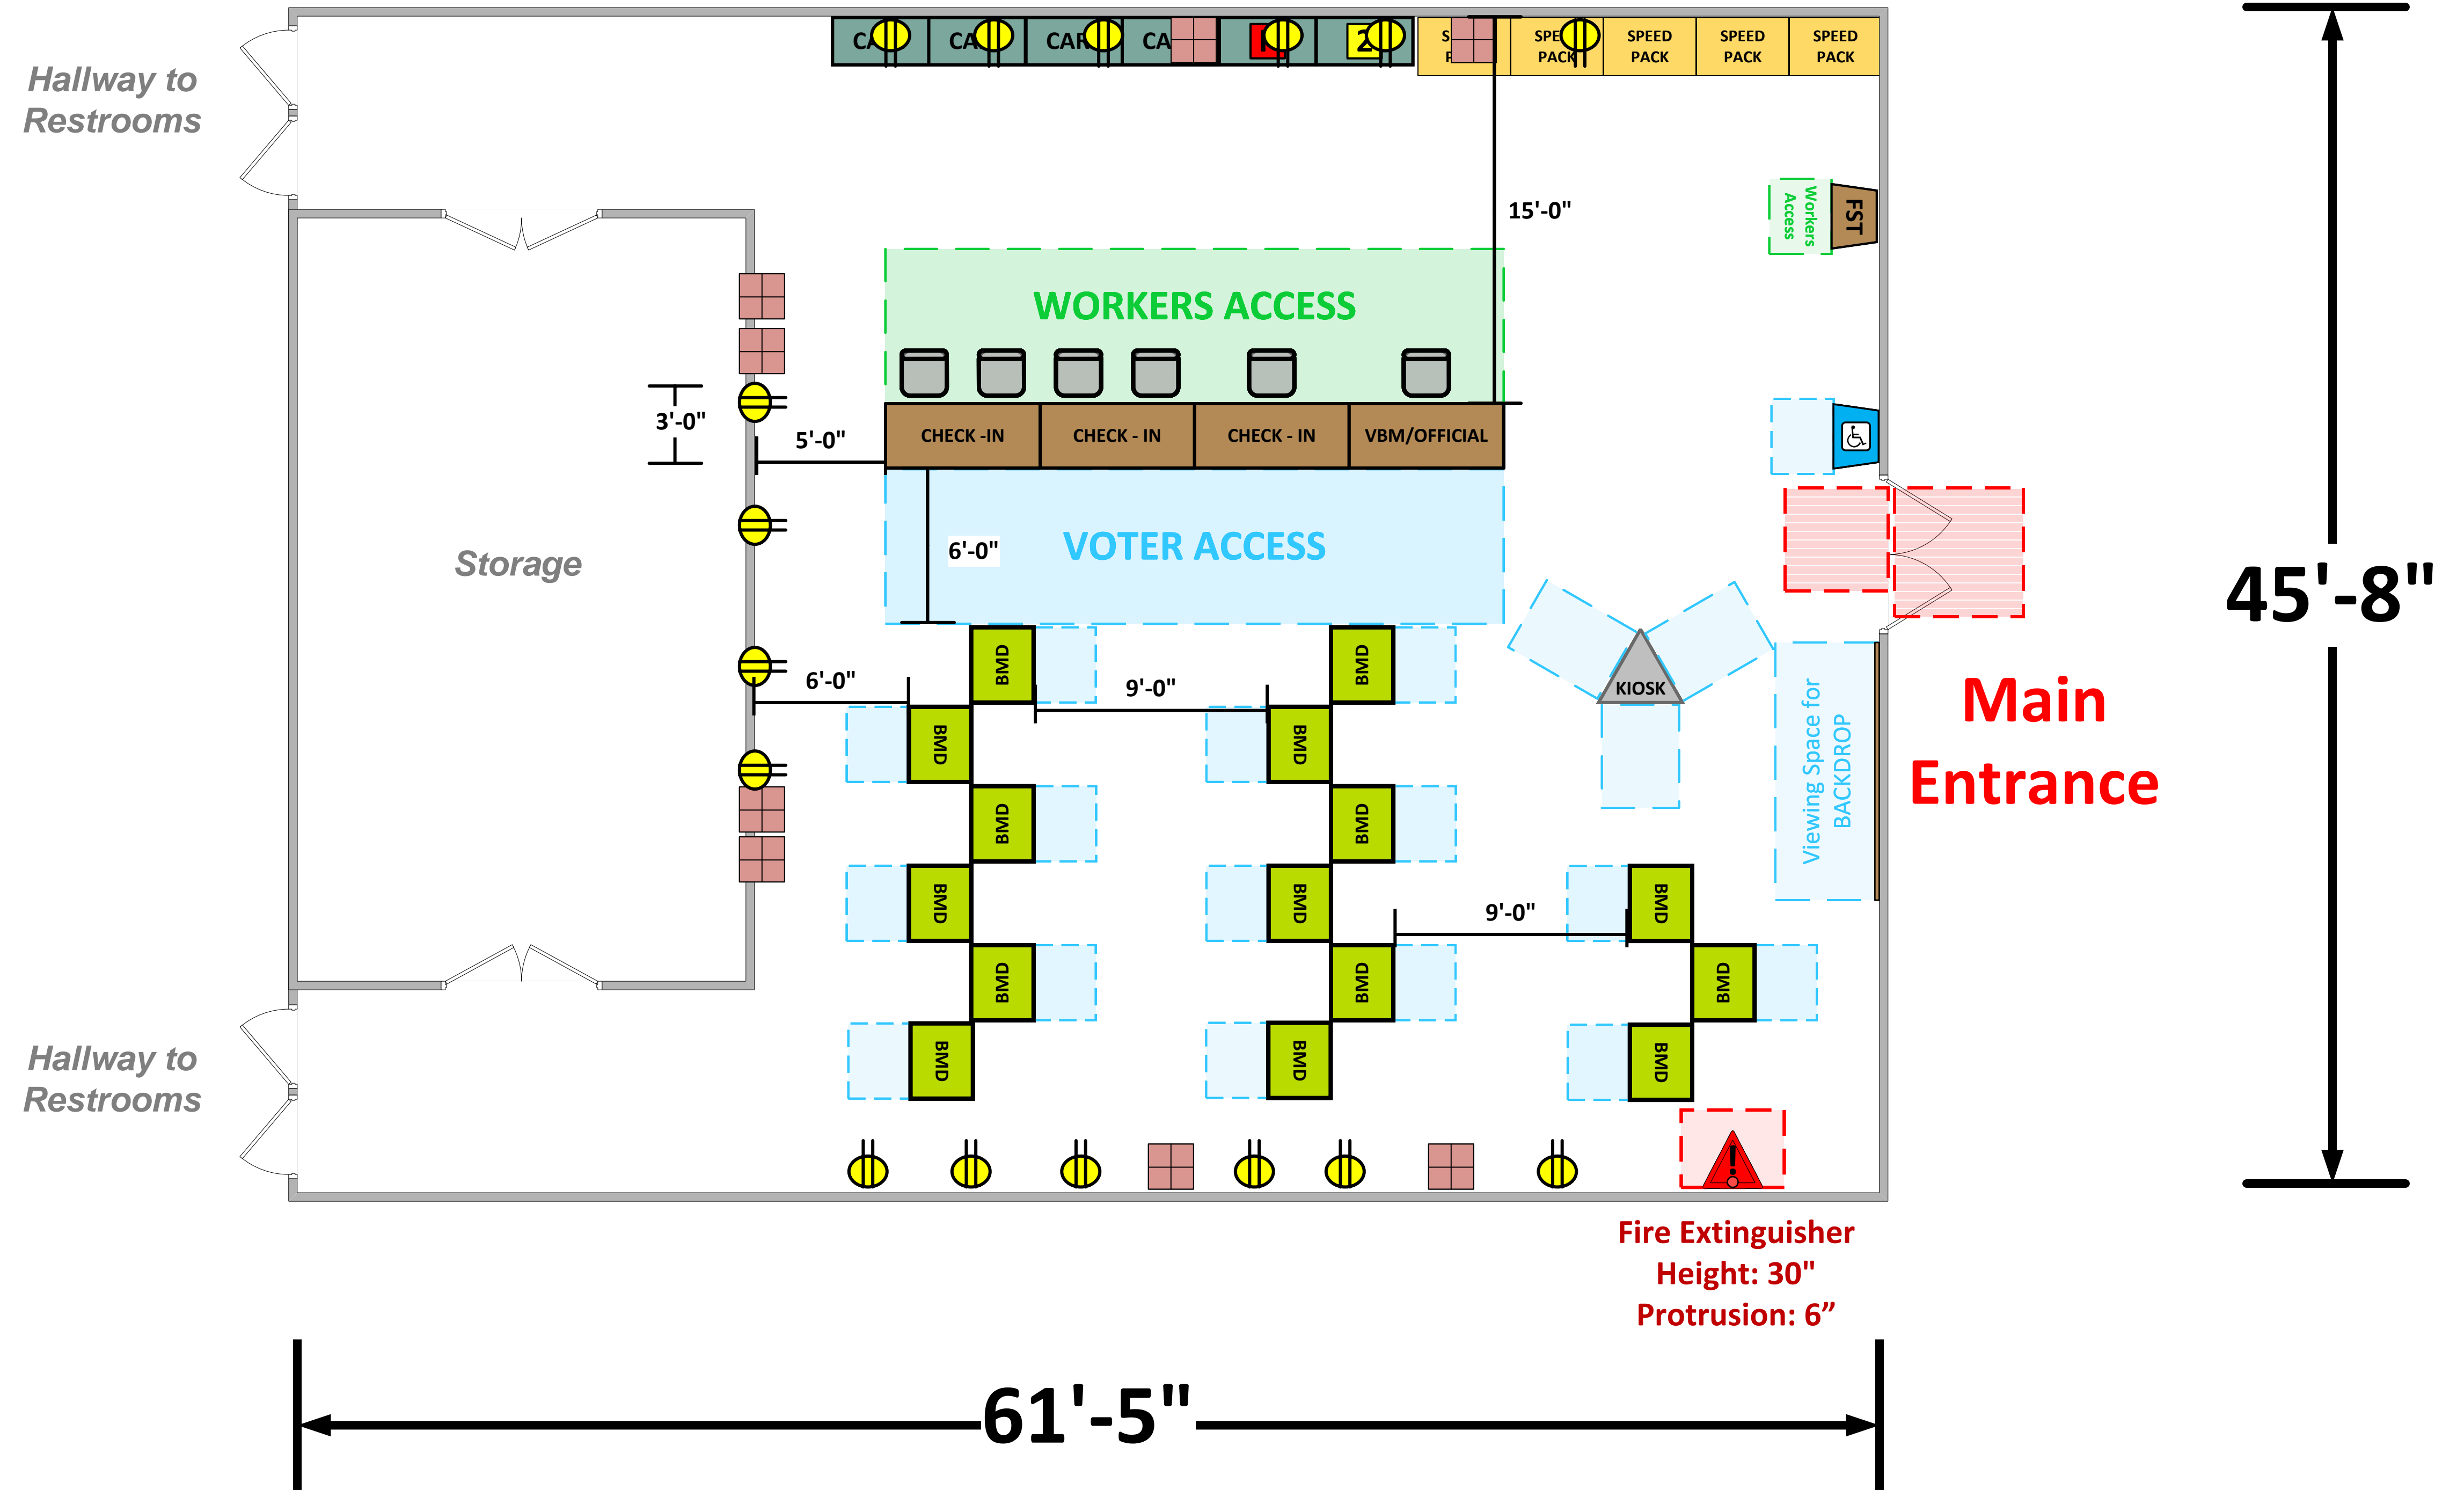

Extended Education Auditorium 1213

2,280 Sq. Ft.

LEGEND

Room Size	Dimension: 61'5" X 45'8"	Sq. Ft.: 2,280
Number of BMDs	15	
POWER OUTLET		
PROTRUDING OBJECT		
Do Not Block Area		

TITLE
VCID 3698
Cal State University Dominguez Hills

Each chair at a CHECK-IN station equals one ePollbook

Equipment By: Dustin Fuller	Date: 1/13/2024
Skeleton Drawn By: Dustin Fuller	Date: 01/13/2024
Scale: 1\4" inches = 1' Ft.	