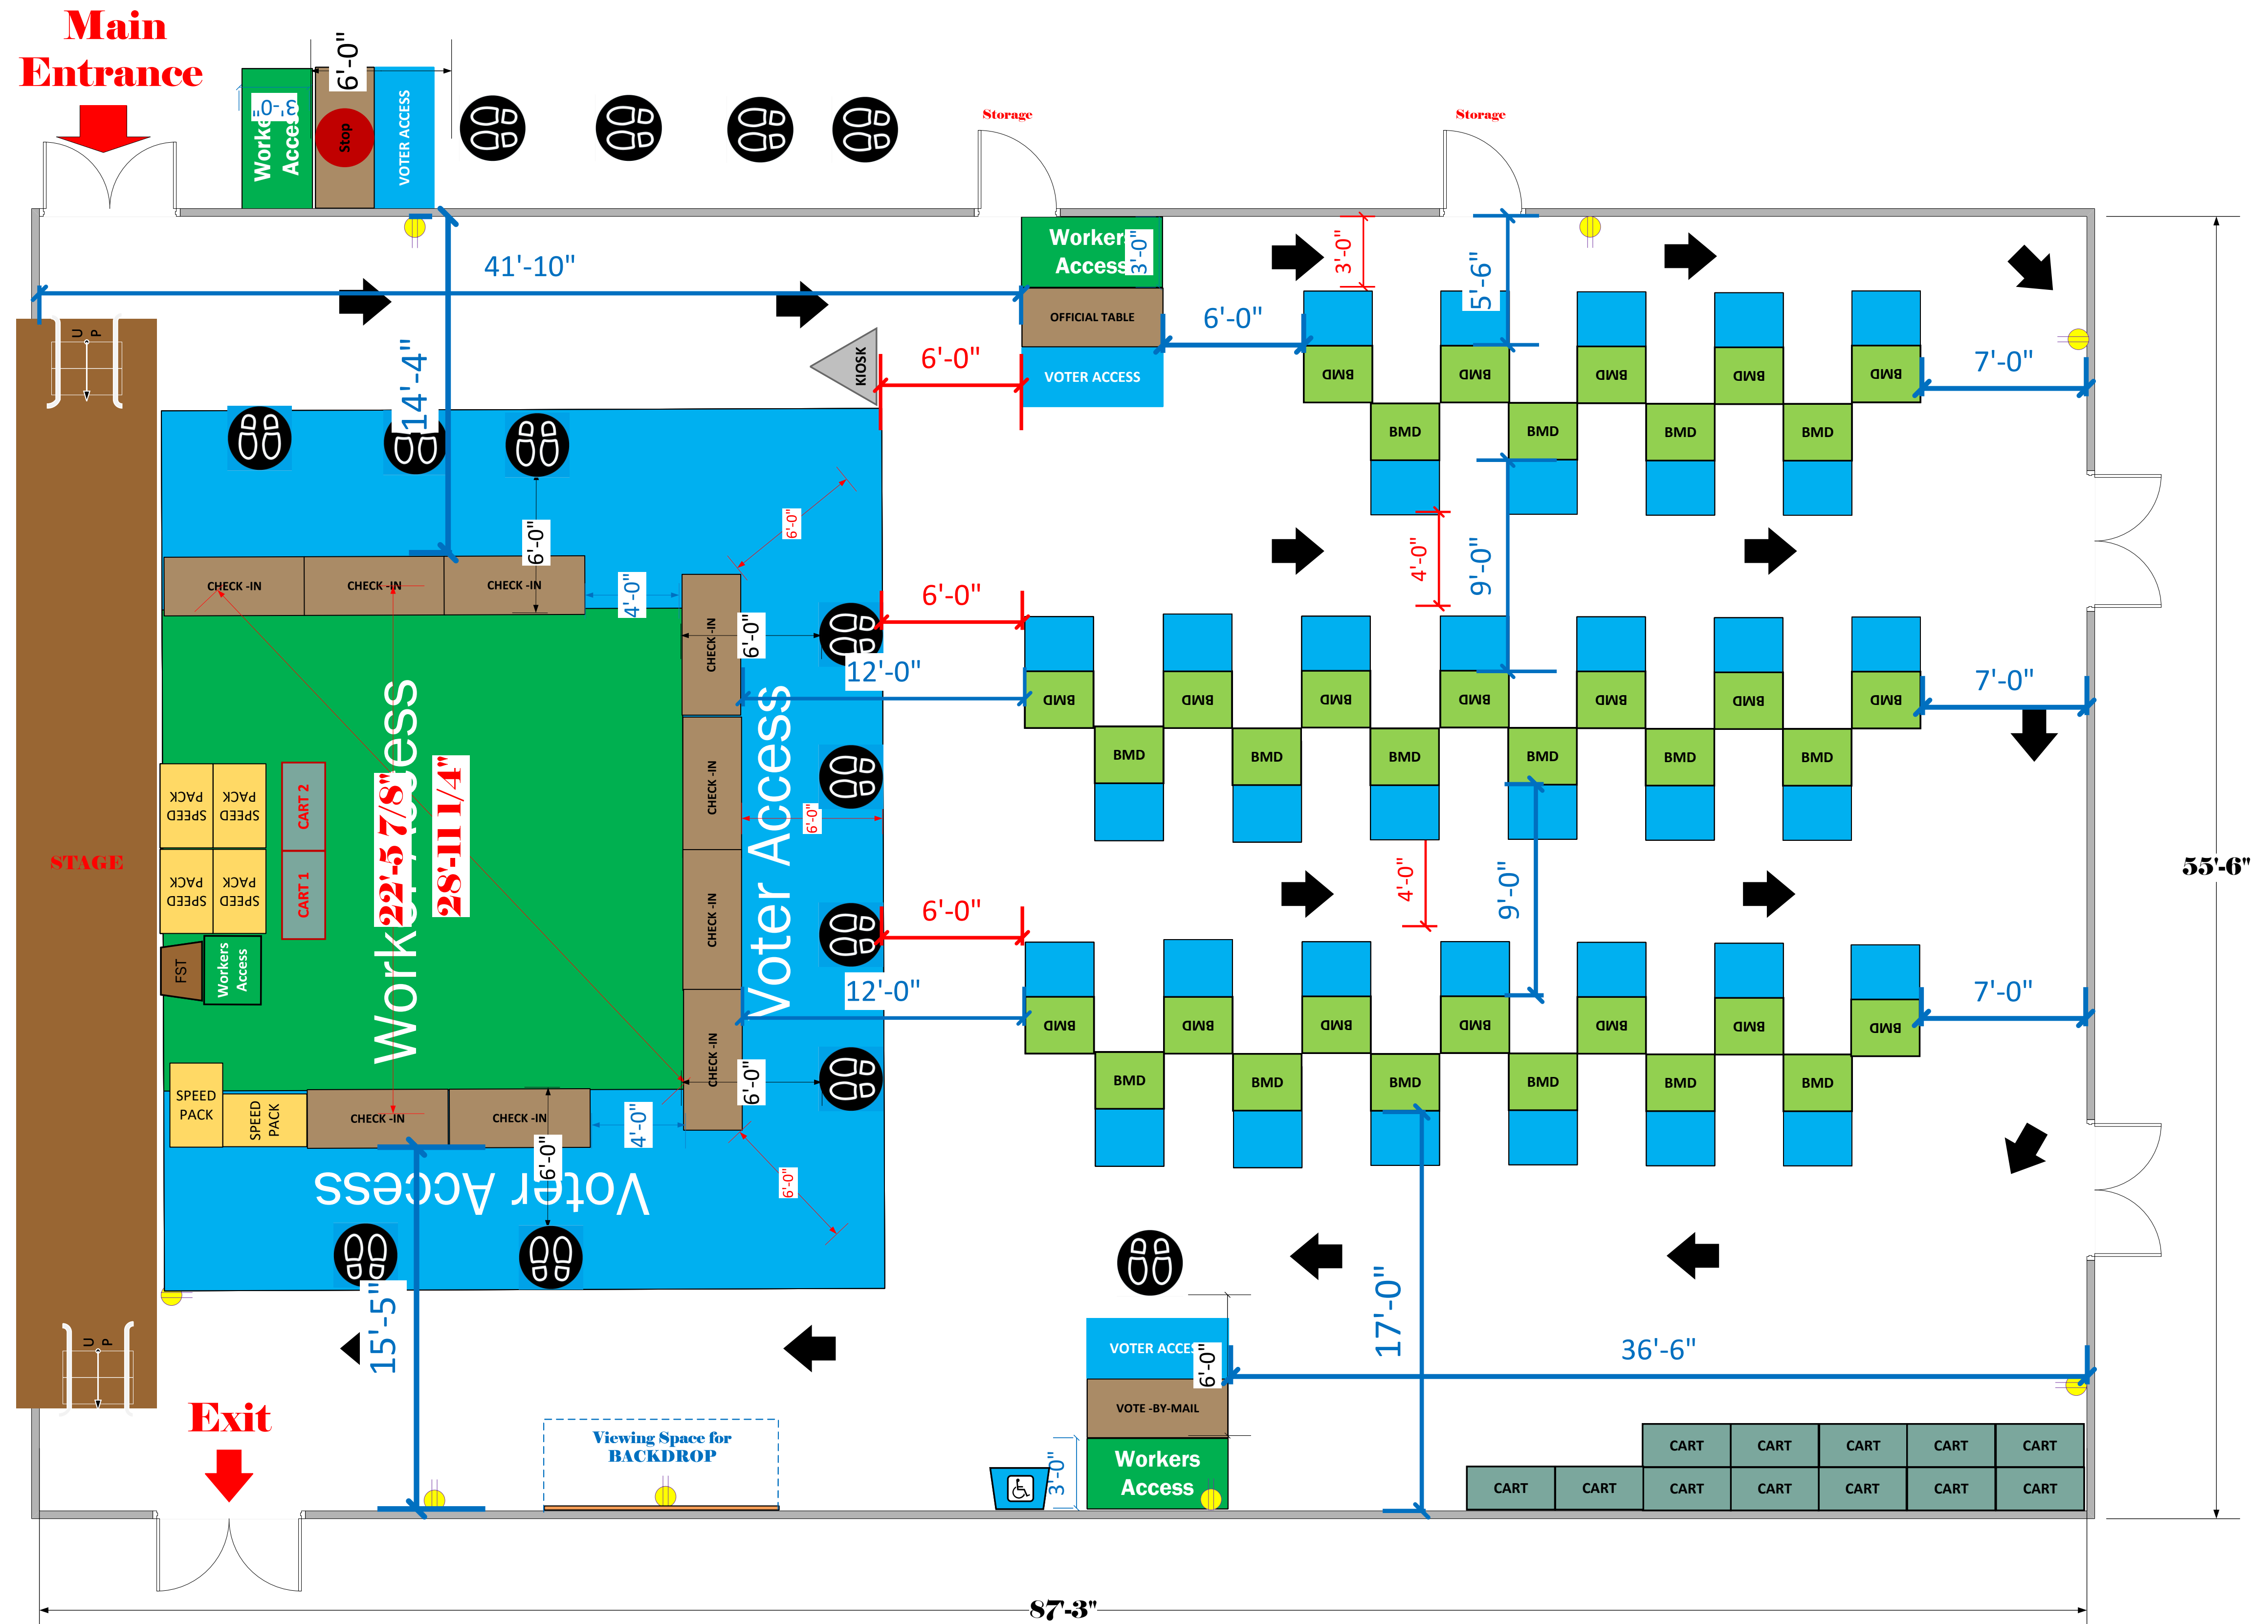

**Auditorium
(4785 Sq. Ft)
4644 usable**

LEGEND

Room Size	Dimension: 87'-3" x 55'-6"	Sq. Ft: 4644
EPB	Primary:	Secondary:
BMD	Total: 35	Actual: 35
Circuits	Total:	Usable:
Floor Decals		
BALLOT MARKING DEVICE		
CHECK IN TABLE		
BMD CART		
BACKDROP		
KIOSK		
POWER OUTLET		
PROTRUDING OBJECT		
ROUTER		
POWER CORDS		

**Bridges Academy
VC ID # 3776**

SCALE	1: 48
DRAWN BY	Ryan Rivas