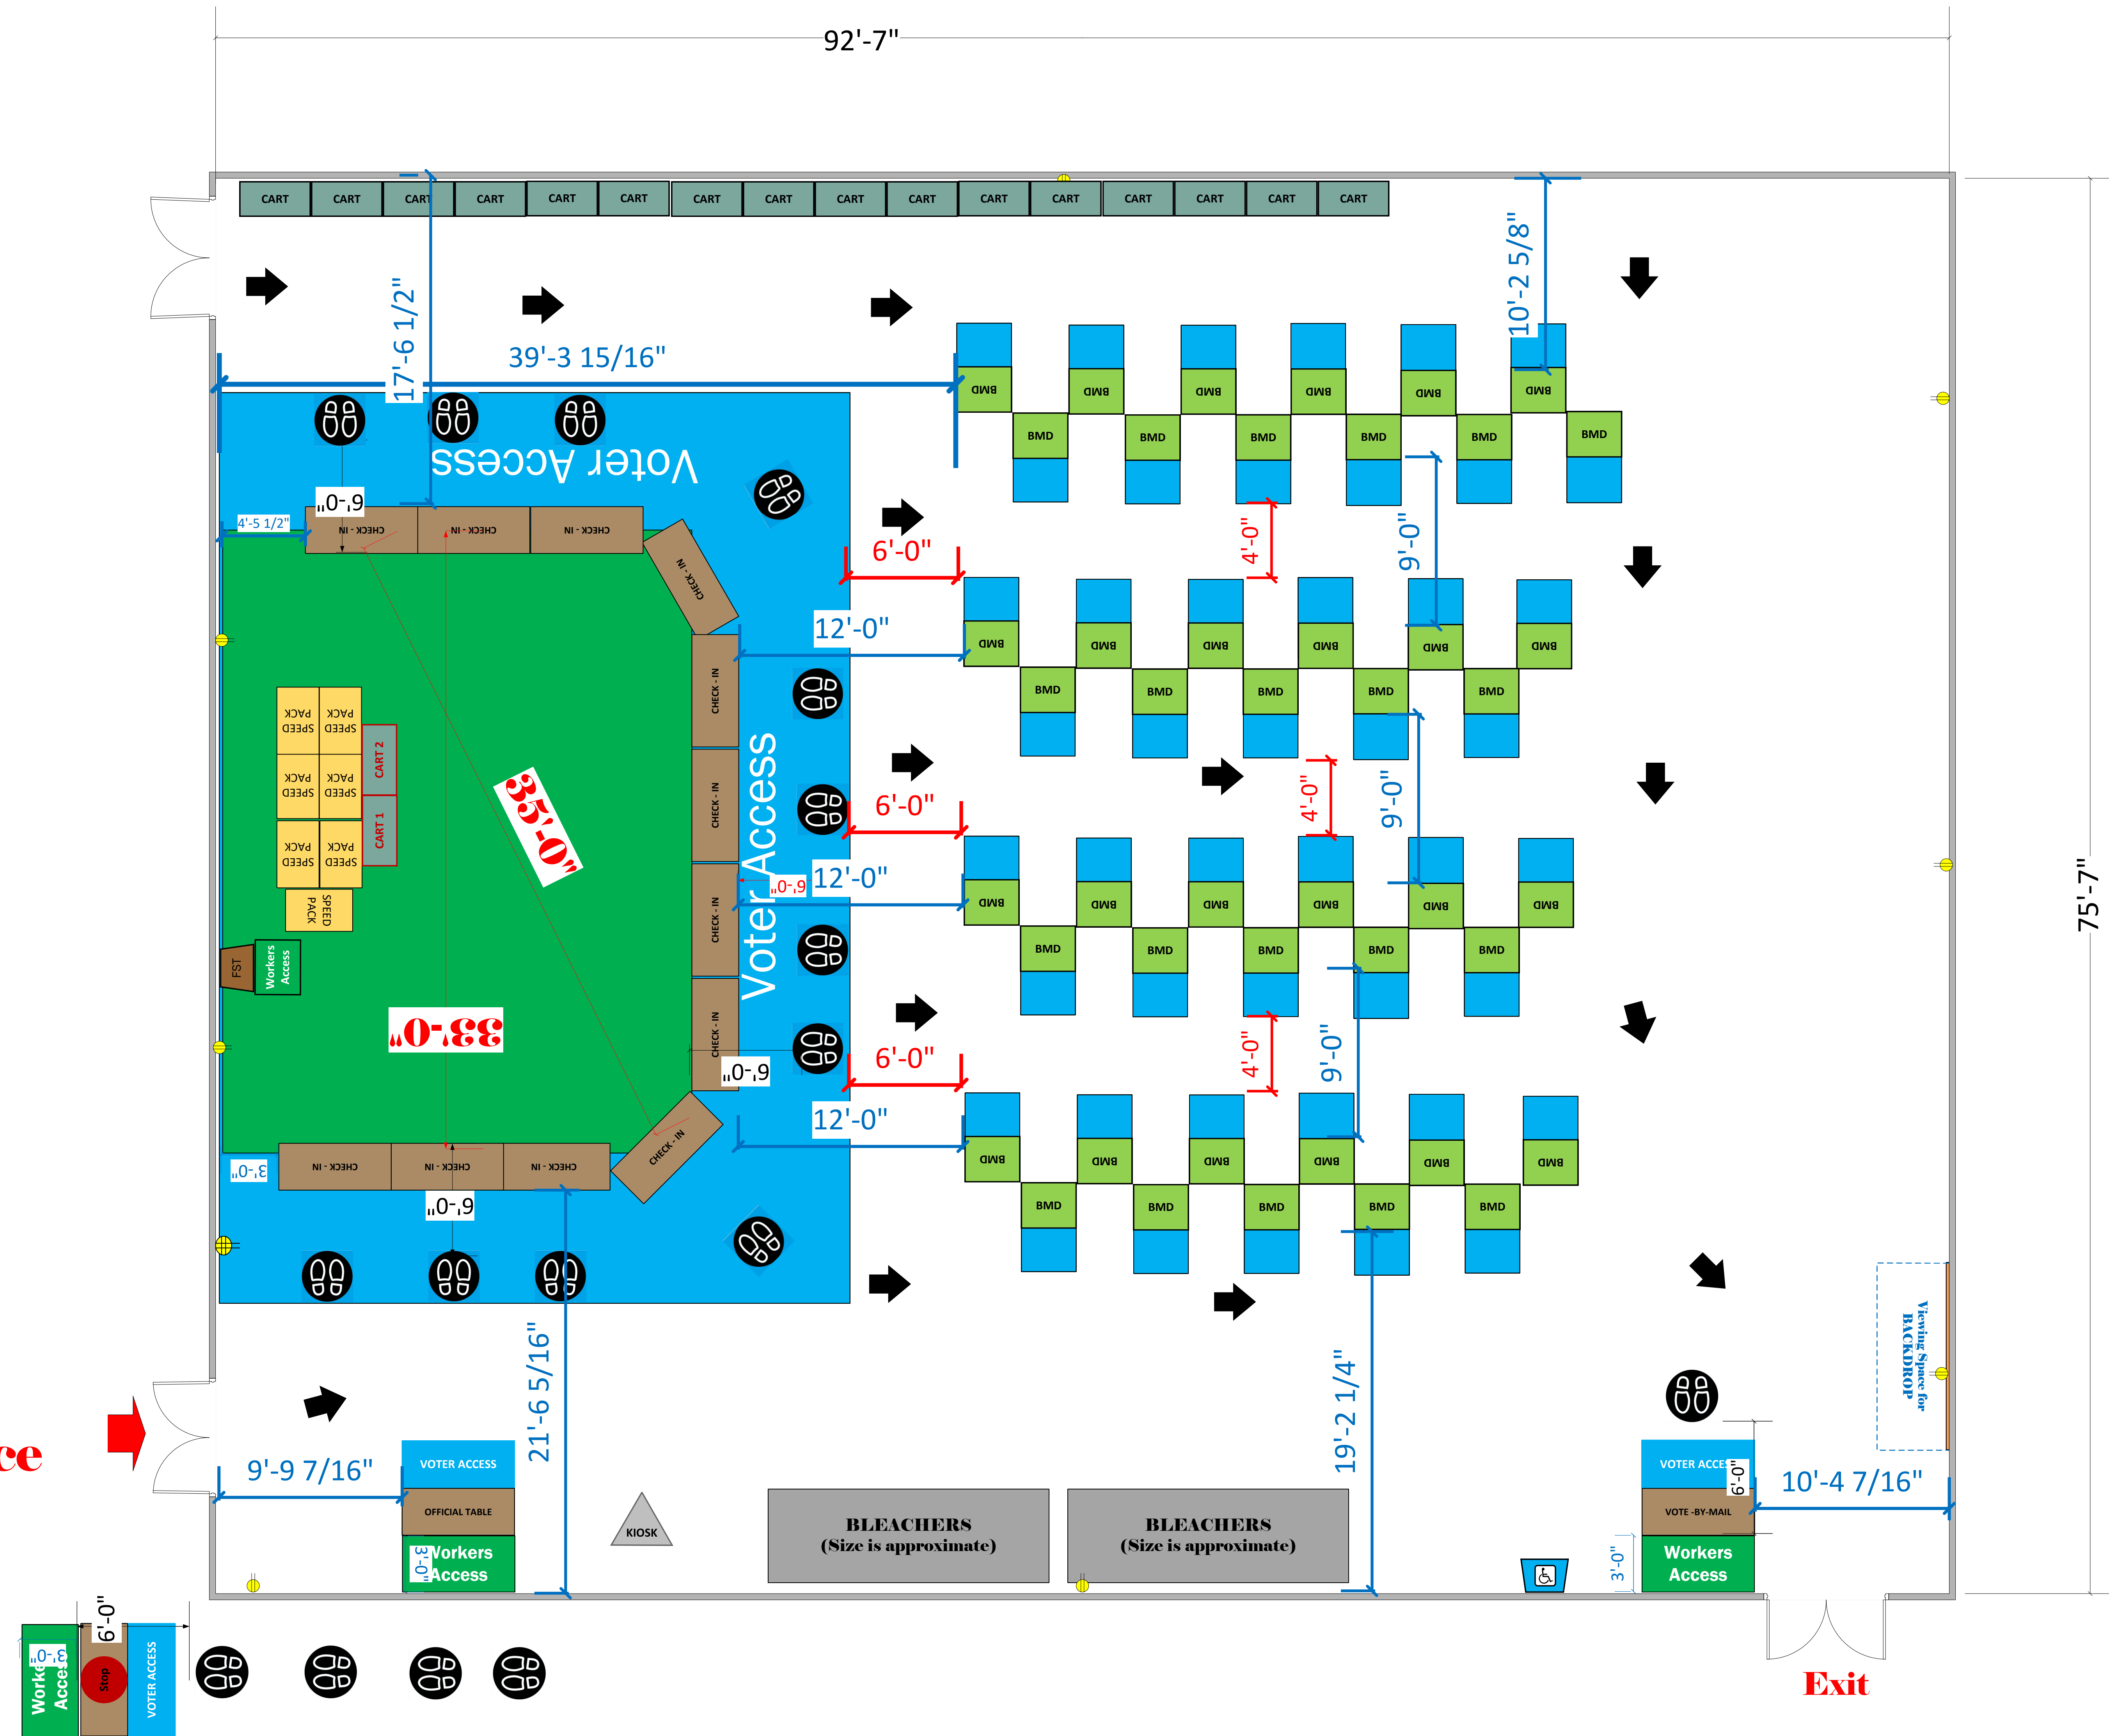

# Gymnasium (6997 Sq. Ft)

## LEGEND

Room Size	Dimension:	Sq. Ft:	6997
EPB	Primary:	Secondary:	
BMD	Total: 45	Actual: 45	
Circuits	Total:	Usable:	
Floor Decals			
BALLOT MARKING DEVICE			
CHECK IN TABLE			
BMD CART			
BACKDROP			
KIOSK			
POWER OUTLET			
PROTRUDING OBJECT			
ROUTER			
POWER CORDS			

TITLE  
**Victory Park  
VC ID # 3829**