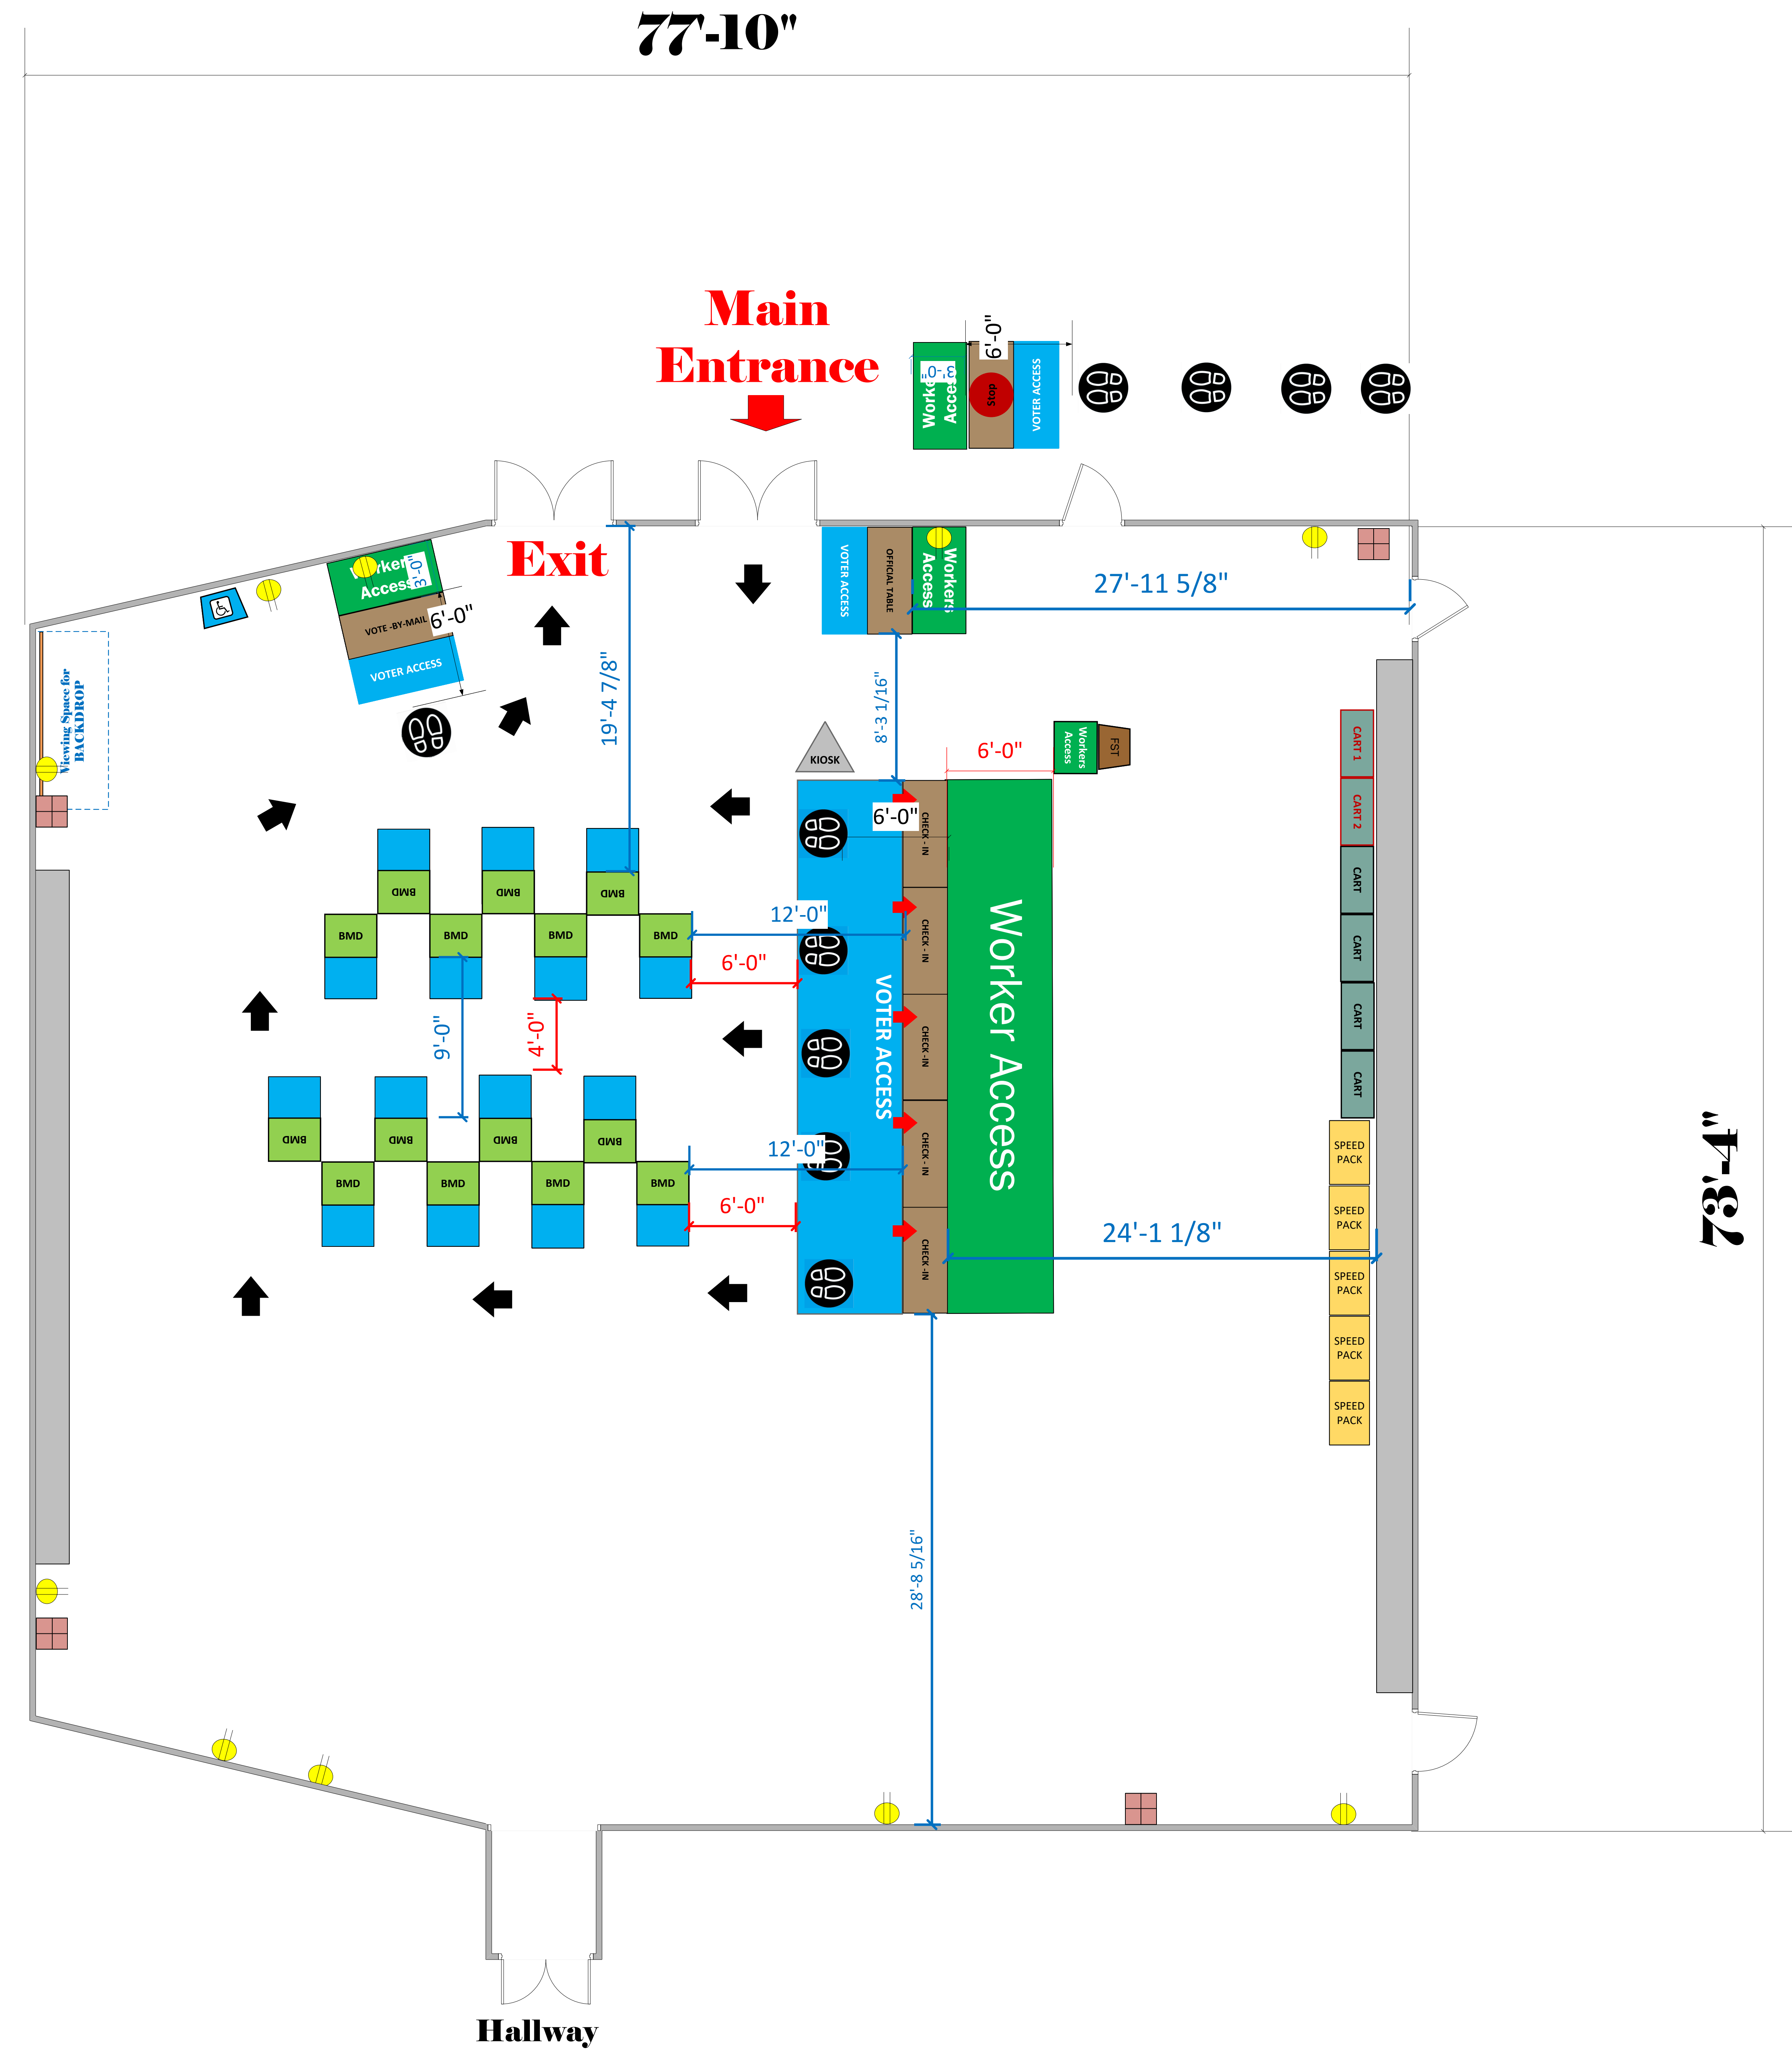

Auditorium (5,707 Sq Ft)

LEGEND

Room Size	Dimension: 73'-4" x 77'-10"	Sq. Ft: 5707
EPB	Primary:	Secondary:
BMD	Total: 15	Actual: 15
Circuits	Total:	Usable:
Floor Decals		
BALLOT MARKING DEVICE		
CHECK IN TABLE		
BMD CART		
BACKDROP		
KIOSK		
POWER OUTLET		
PROTRUDING OBJECT		
ROUTER		
POWER CORDS		

TITLE
**Hacienda Heights Community
Rec Center VC ID # 4122**

SCALE	1: 48
DRAWN BY	Ryan Rivas