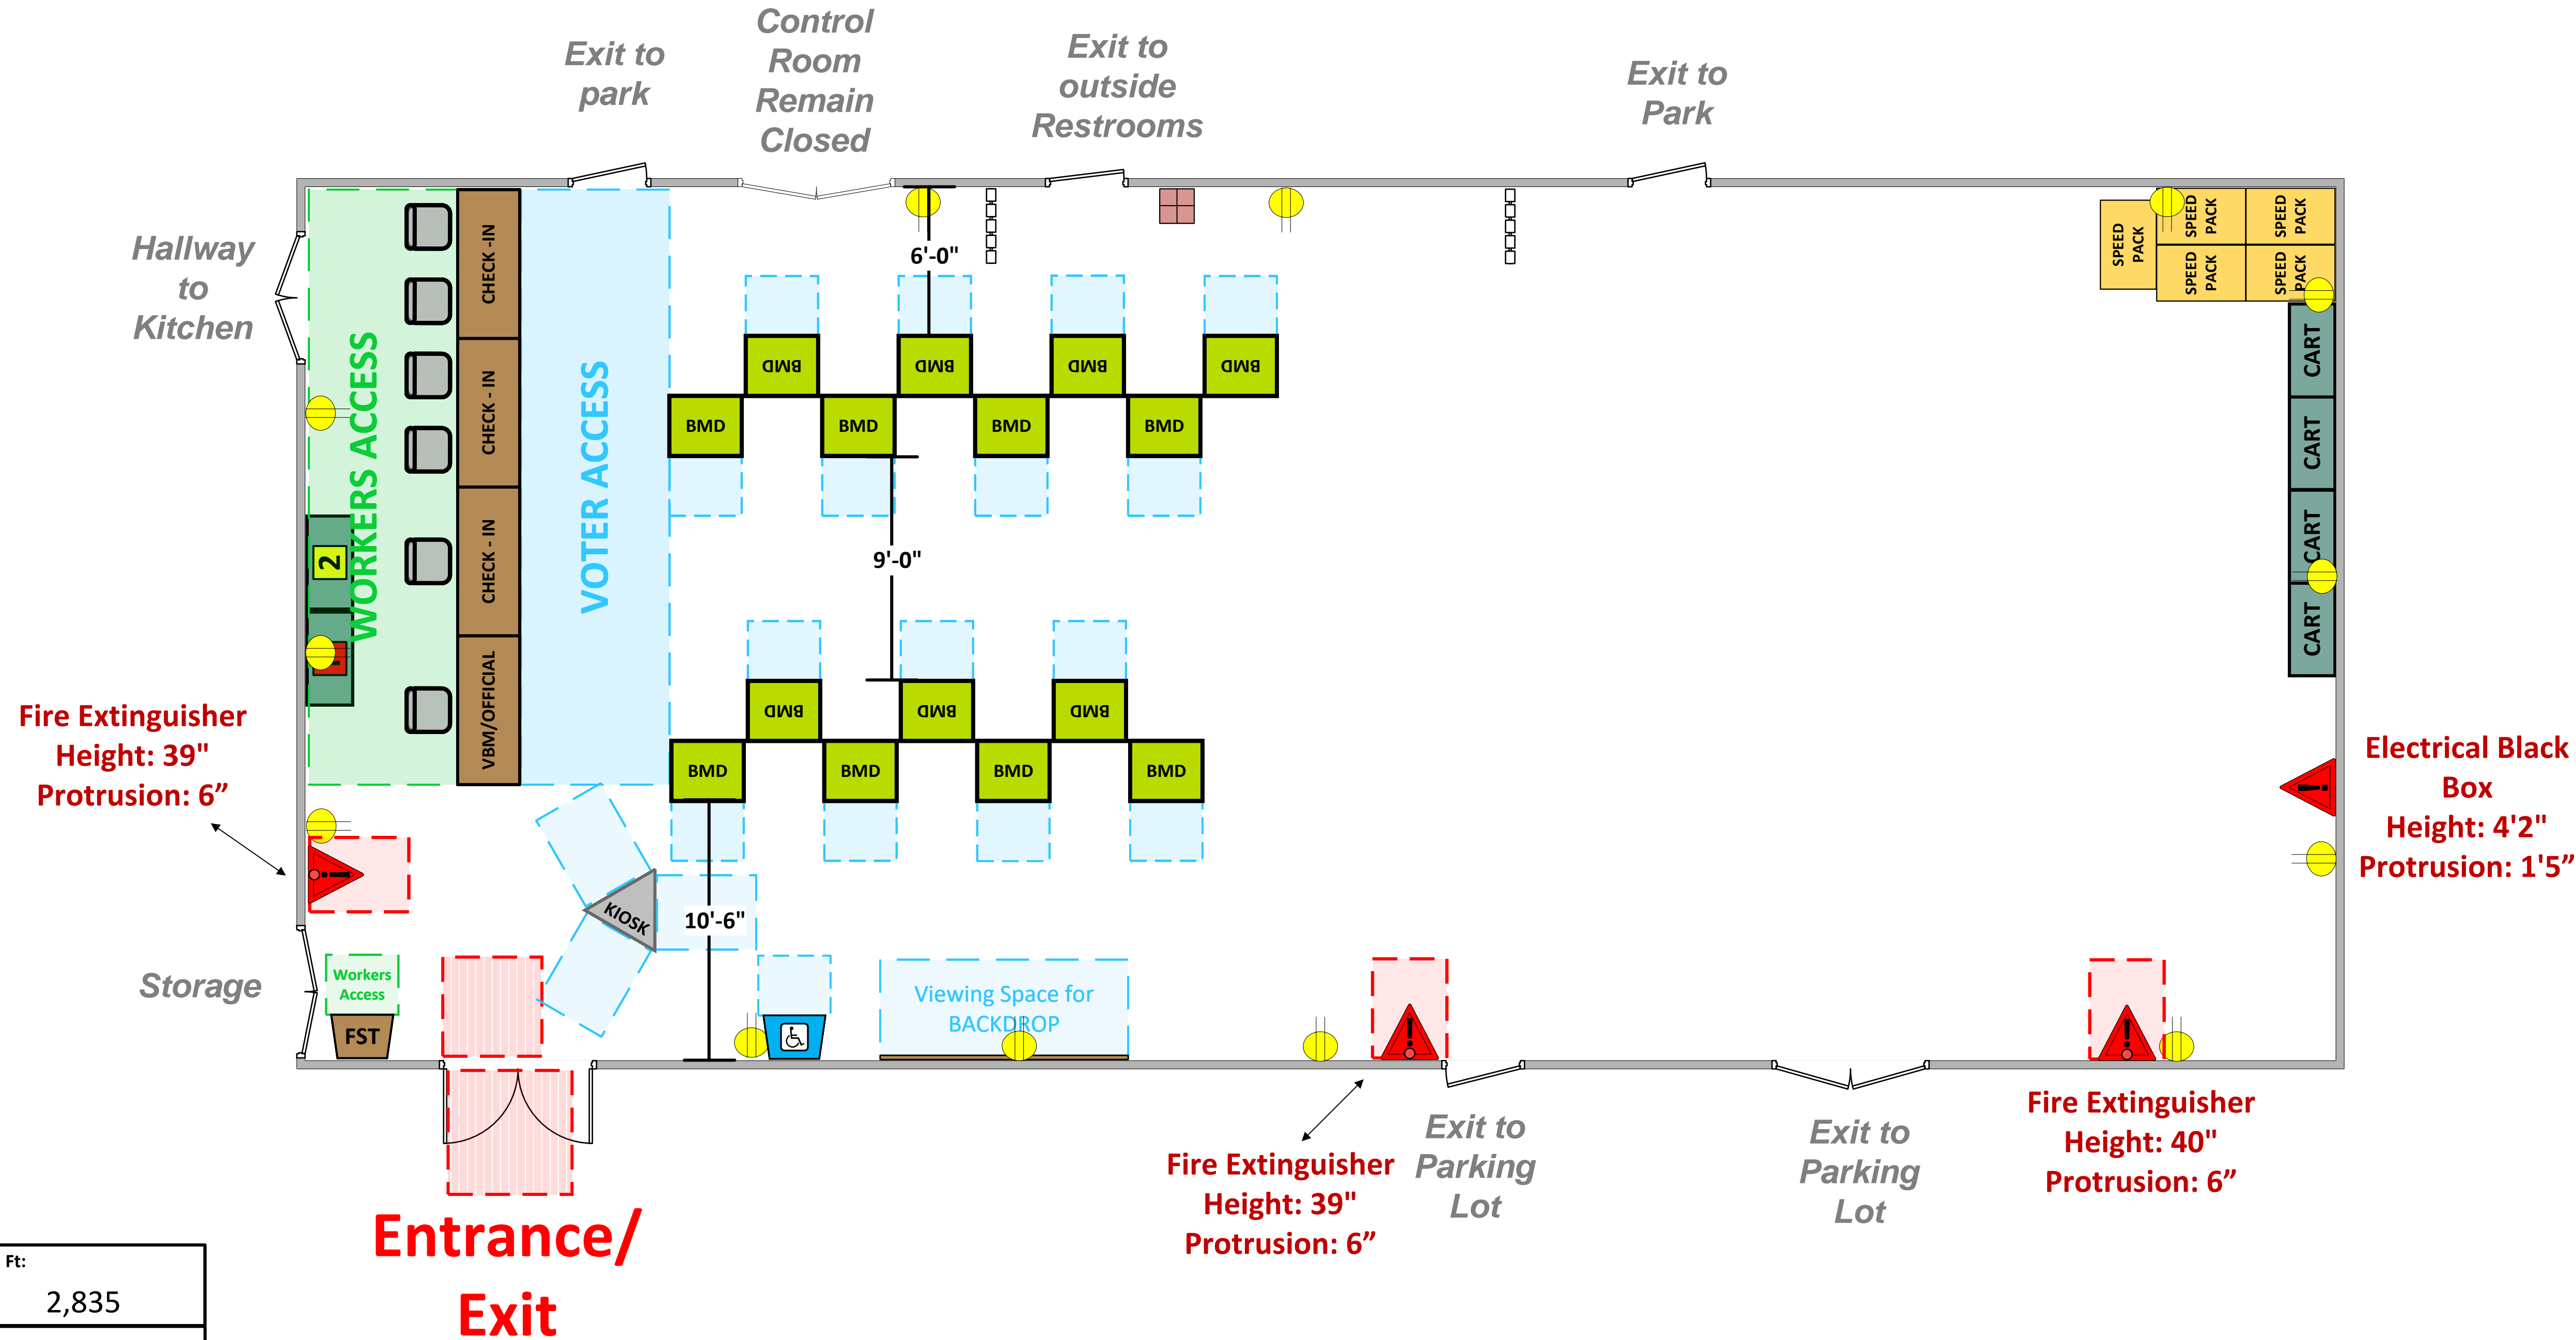

Auditorium (2,835 Sq. Ft.)

LEGEND

Room Size	Dimension: 35'3"x82'	Sq. Ft: 2,835
Number of BMDs	15	
POWER OUTLET		
PROTRUDING OBJECT		
Do Not Block Area		

TITLE
**VCID 414
Rivera Park Community Recreation Center**

Each chair at a CHECK-IN station equals one ePollbook

Equipment By: Carlos Montejano	Date: 12/07/2023
Skeleton Drawn By: Roy Welch	Date: 09/01/2023
Scale: 1/4" inches = 1' Ft.	