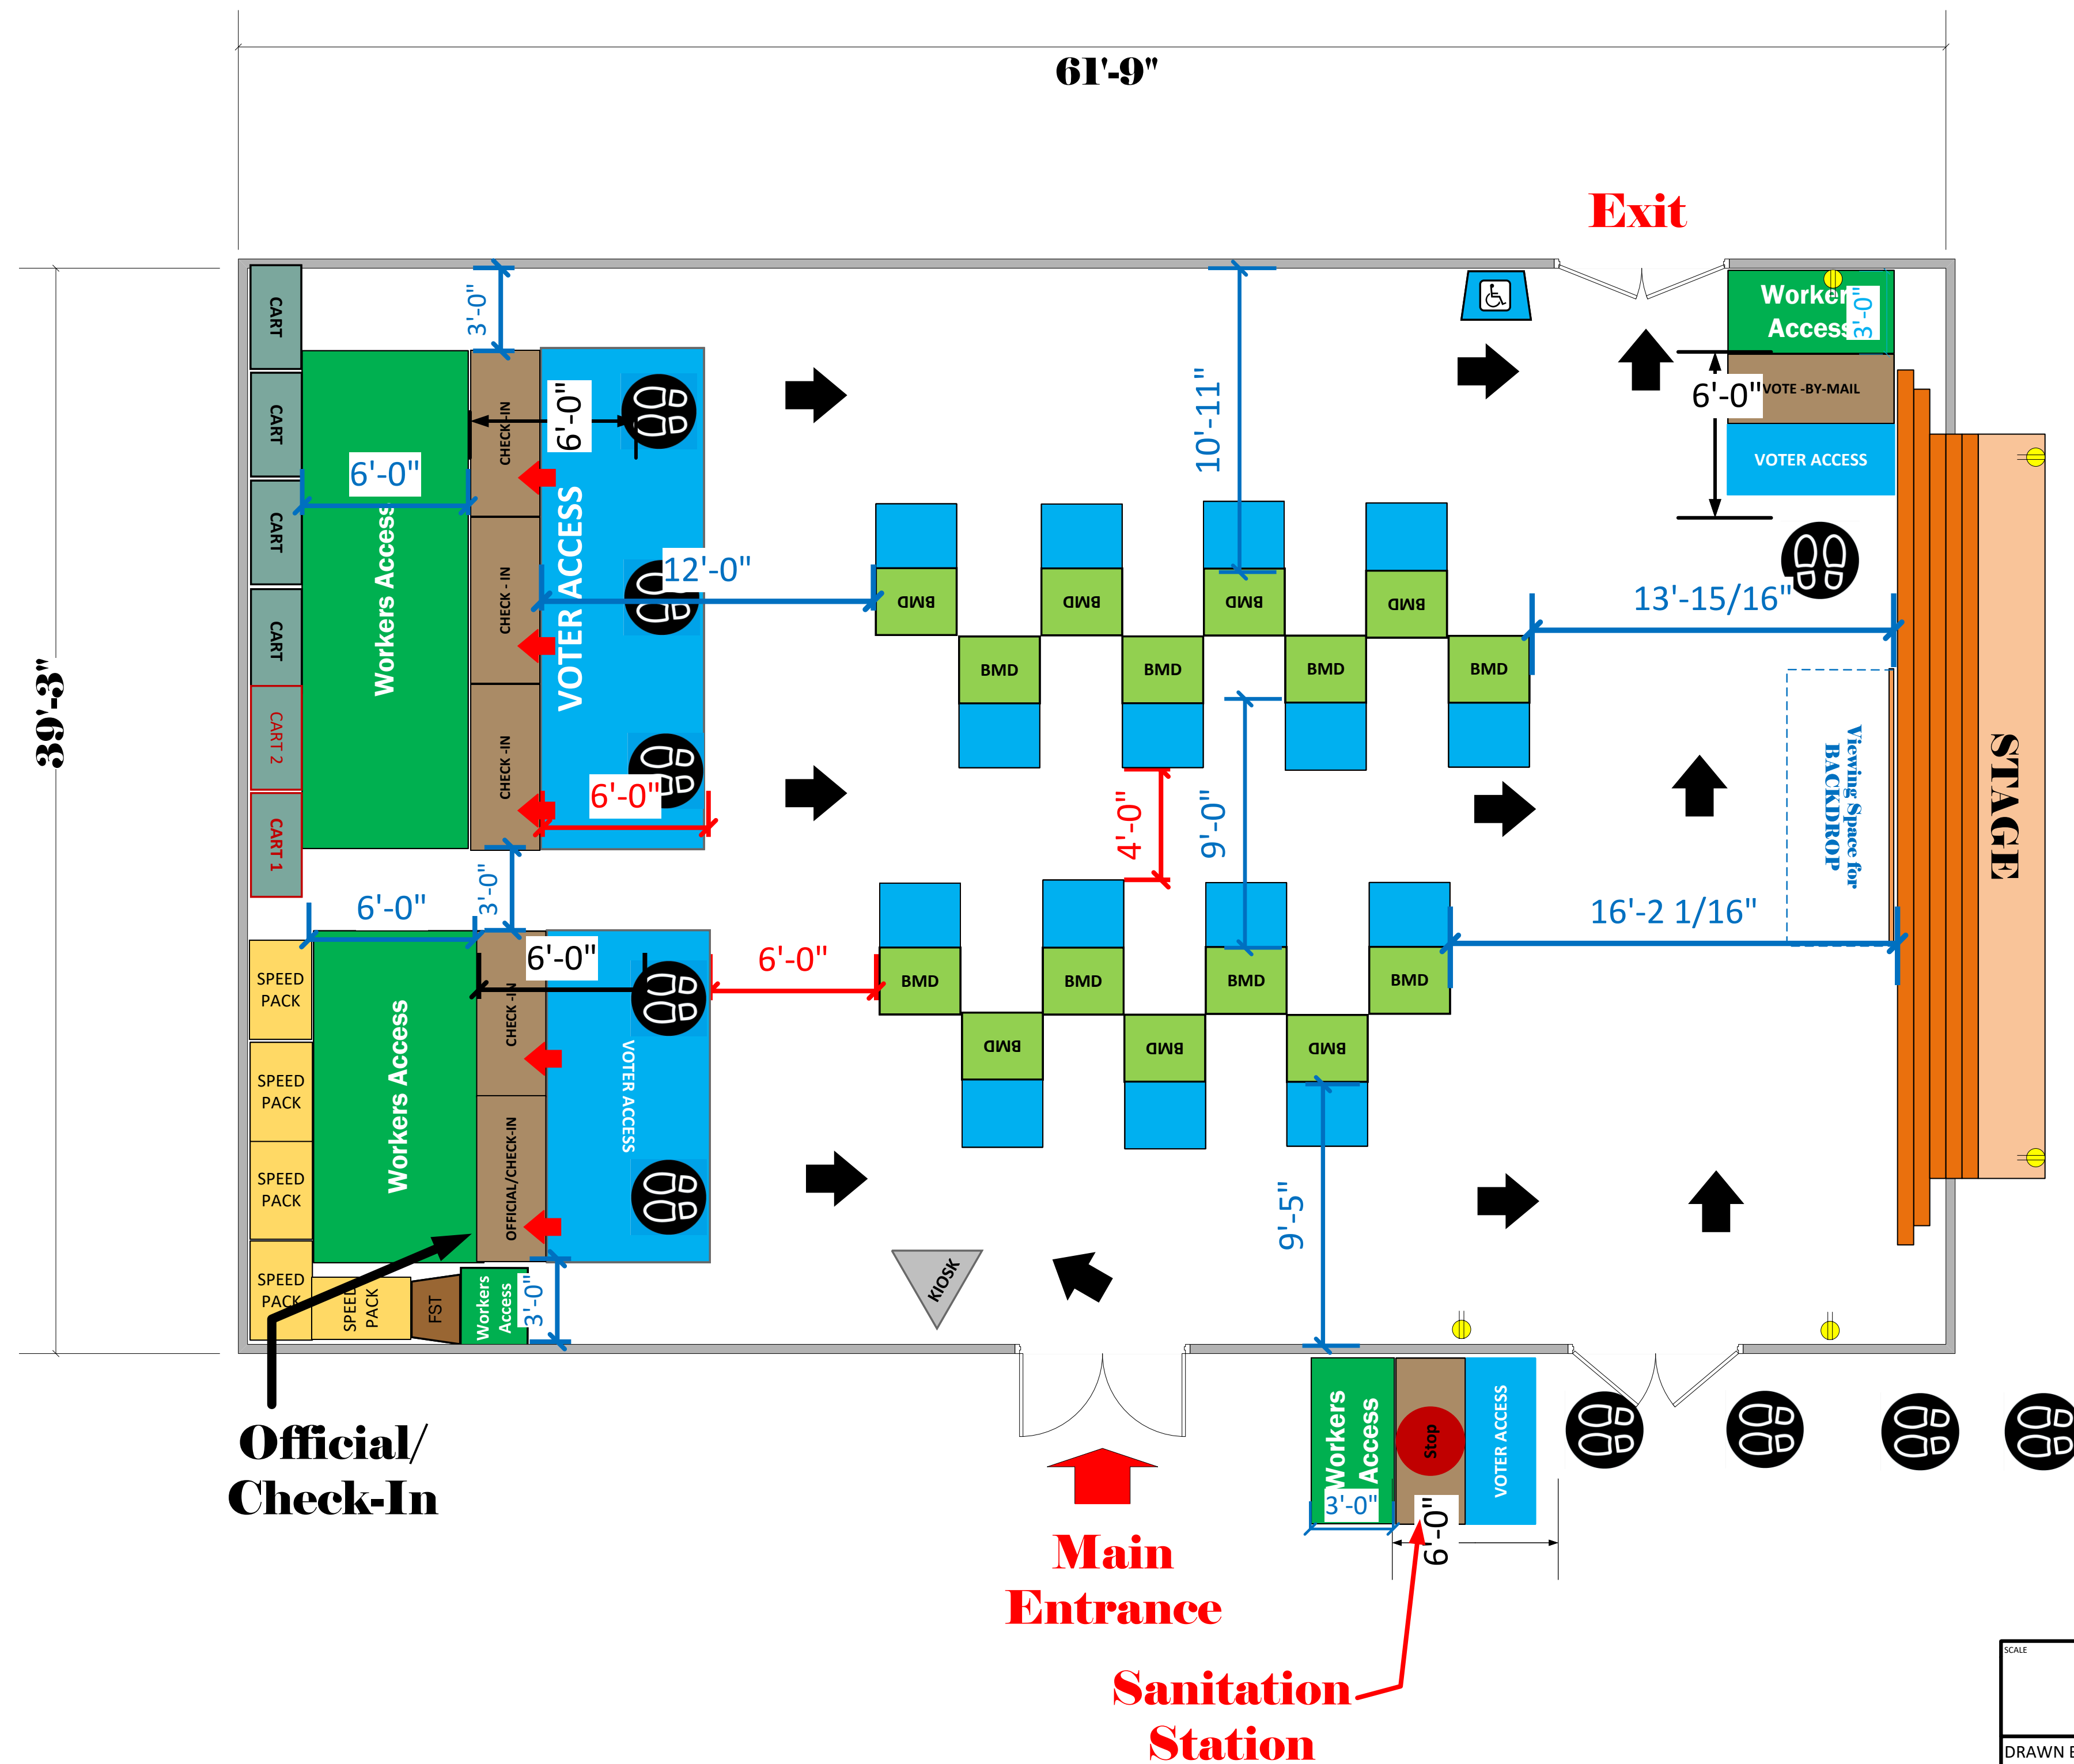

Auditorium (2423 Sq. Ft)

LEGEND

Room Size	Dimension: 61.9 x 39.3	Sq. Ft: 2423
EPB	Primary:	Secondary:
BMD	Total: 15	Actual: 15
Circuits	Total:	Usable:
Floor Decals		
BALLOT MARKING DEVICE		
CHECK IN TABLE		
BMD CART		
BACKDROP		
KIOSK		
POWER OUTLET		
PROTRUDING OBJECT		
ROUTER		
POWER CORDS		

TITLE
**Bell Gardens Veterans Park
VC ID# 416**

SCALE
1: 48

DRAWN BY
Ryan Rivas