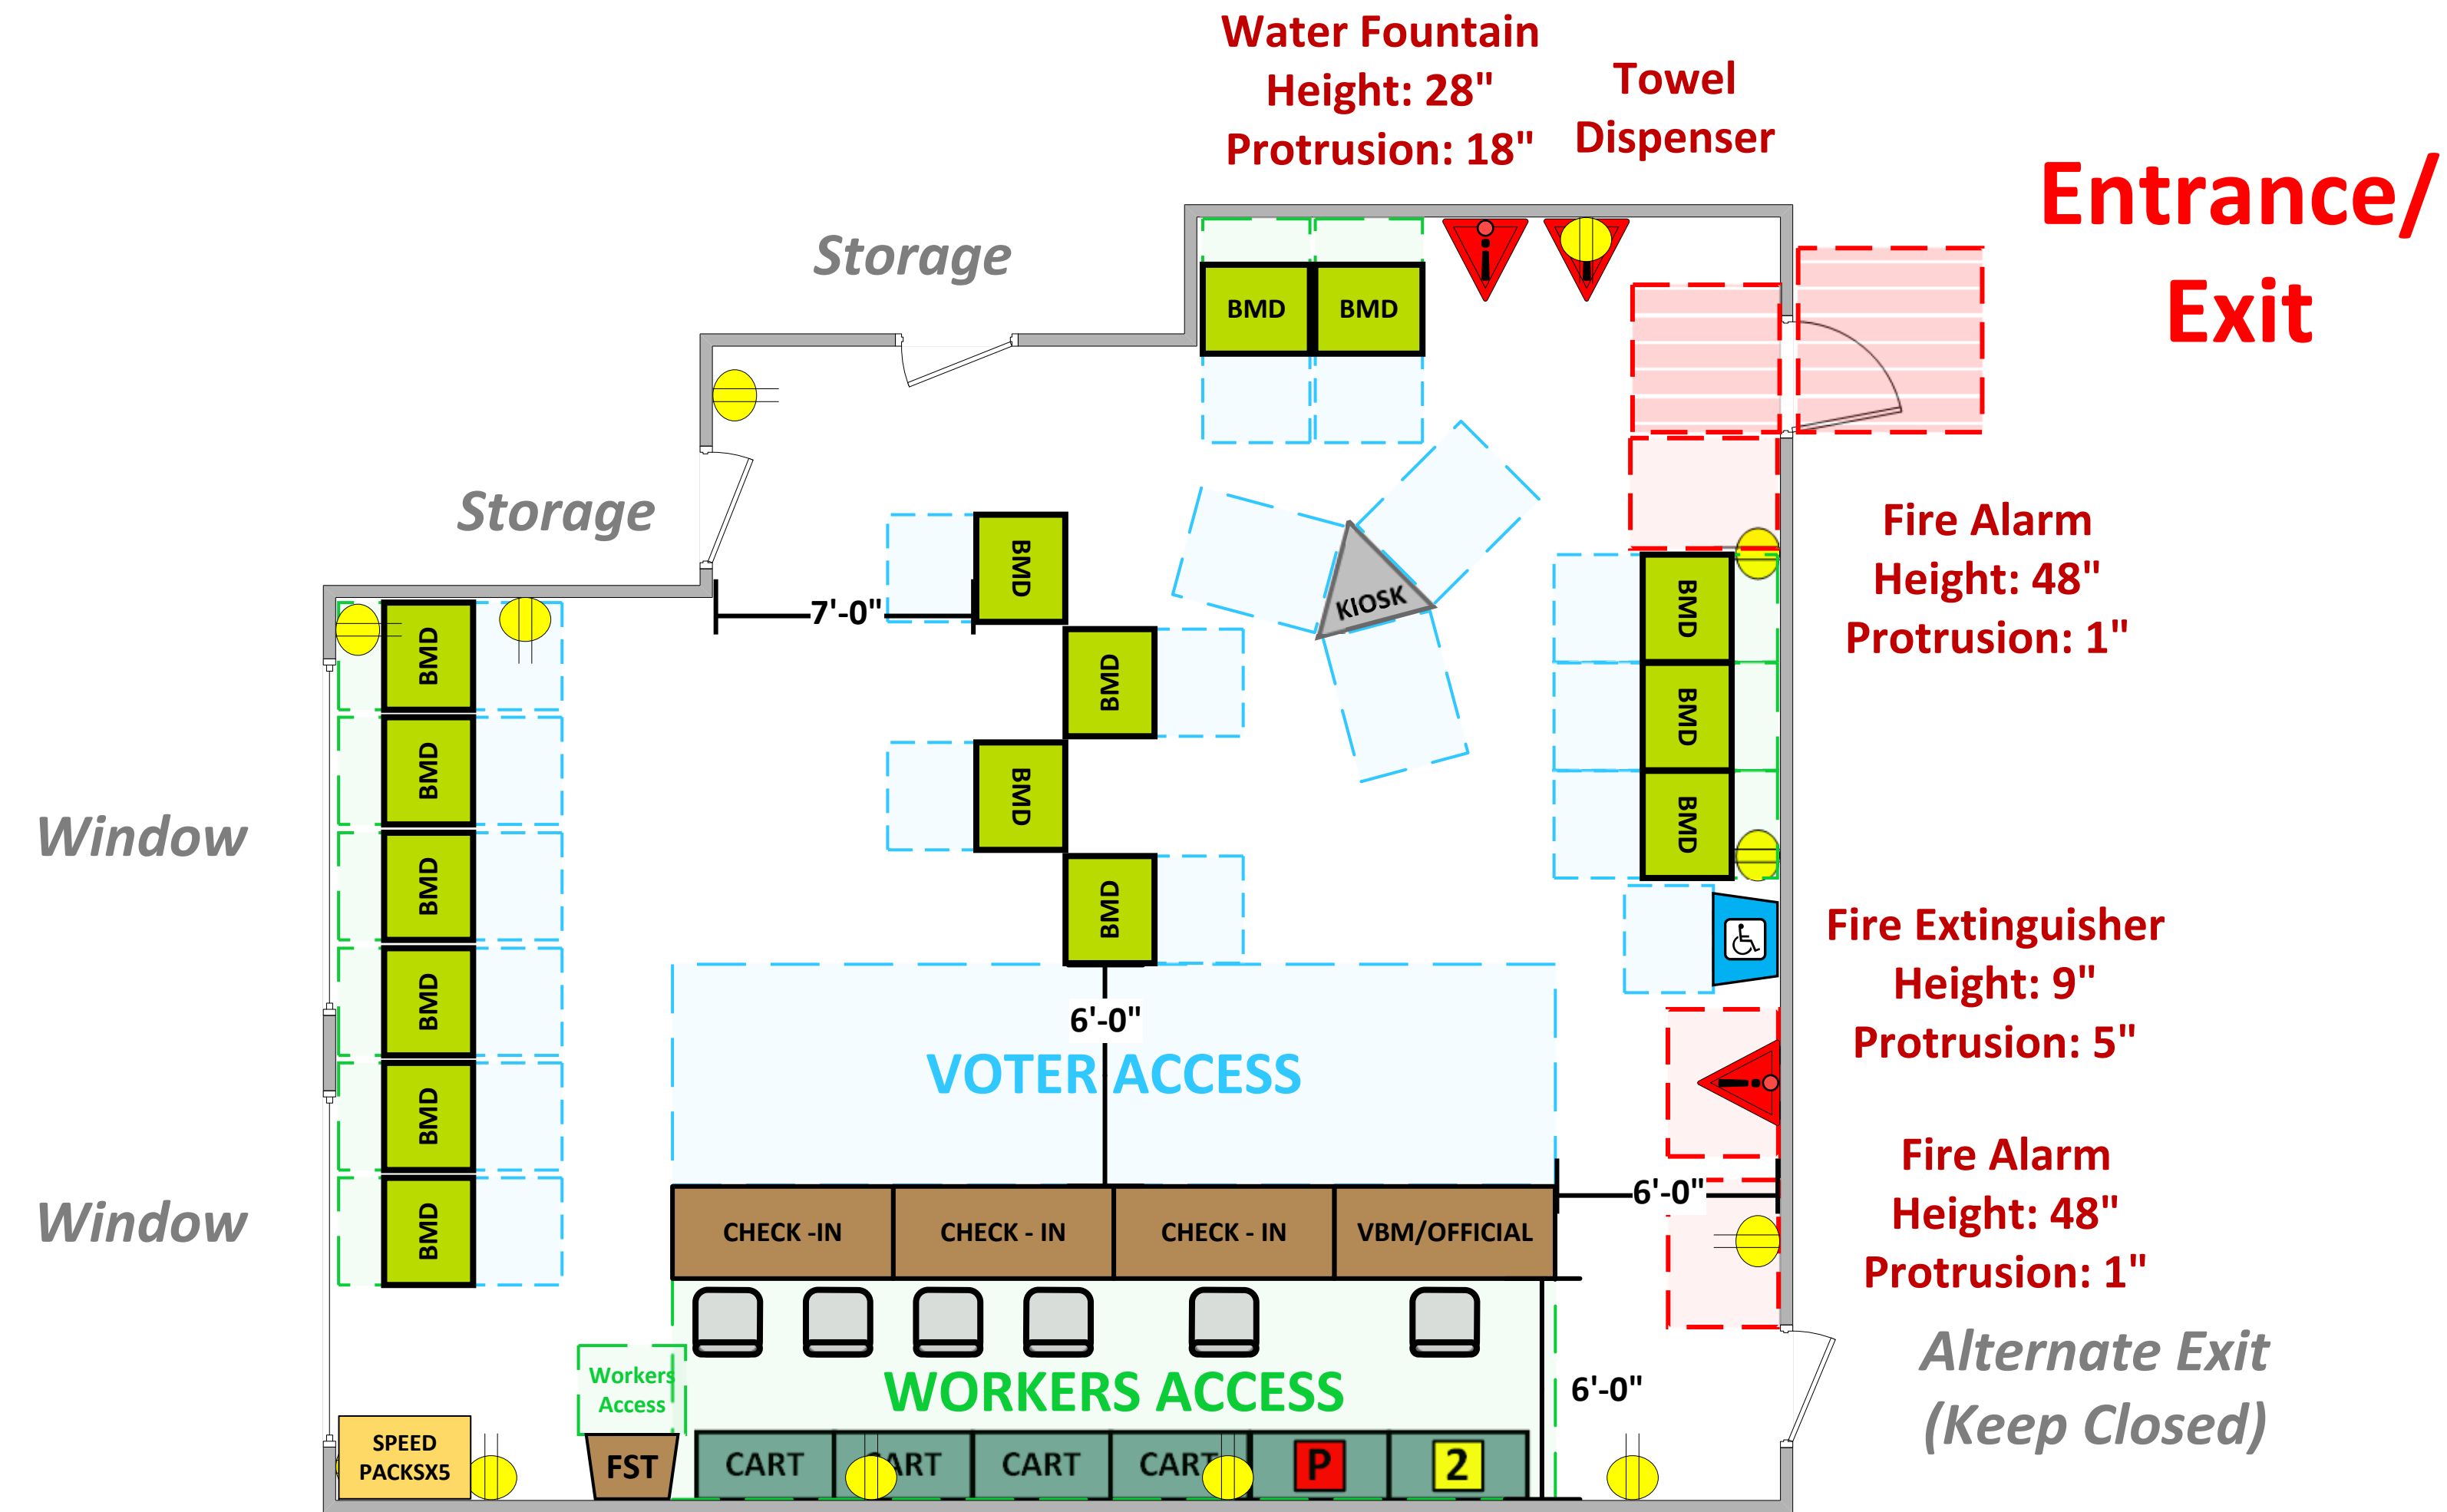

Aerobics Room

(1,187 Usable Sq. Ft.)

LEGEND

Room Size	Dimension: 36' x 48'	Sq. Ft: 1,128
Number of BMDs	15	
POWER OUTLET		
PROTRUDING OBJECT		
Do Not Block Area		

Speed Packs X5
Stacked

TITLE

VCID 4314
Weingart East L.A. YMCA

Each chair at a CHECK-IN station equals one ePollbook

Equipment By: Dustin Fuller	Date: 04/10/2026
Skeleton Drawn By: Dustin Fuller	Date: 04/10/2026
Scale: 1/4" inches = 1' Ft.	