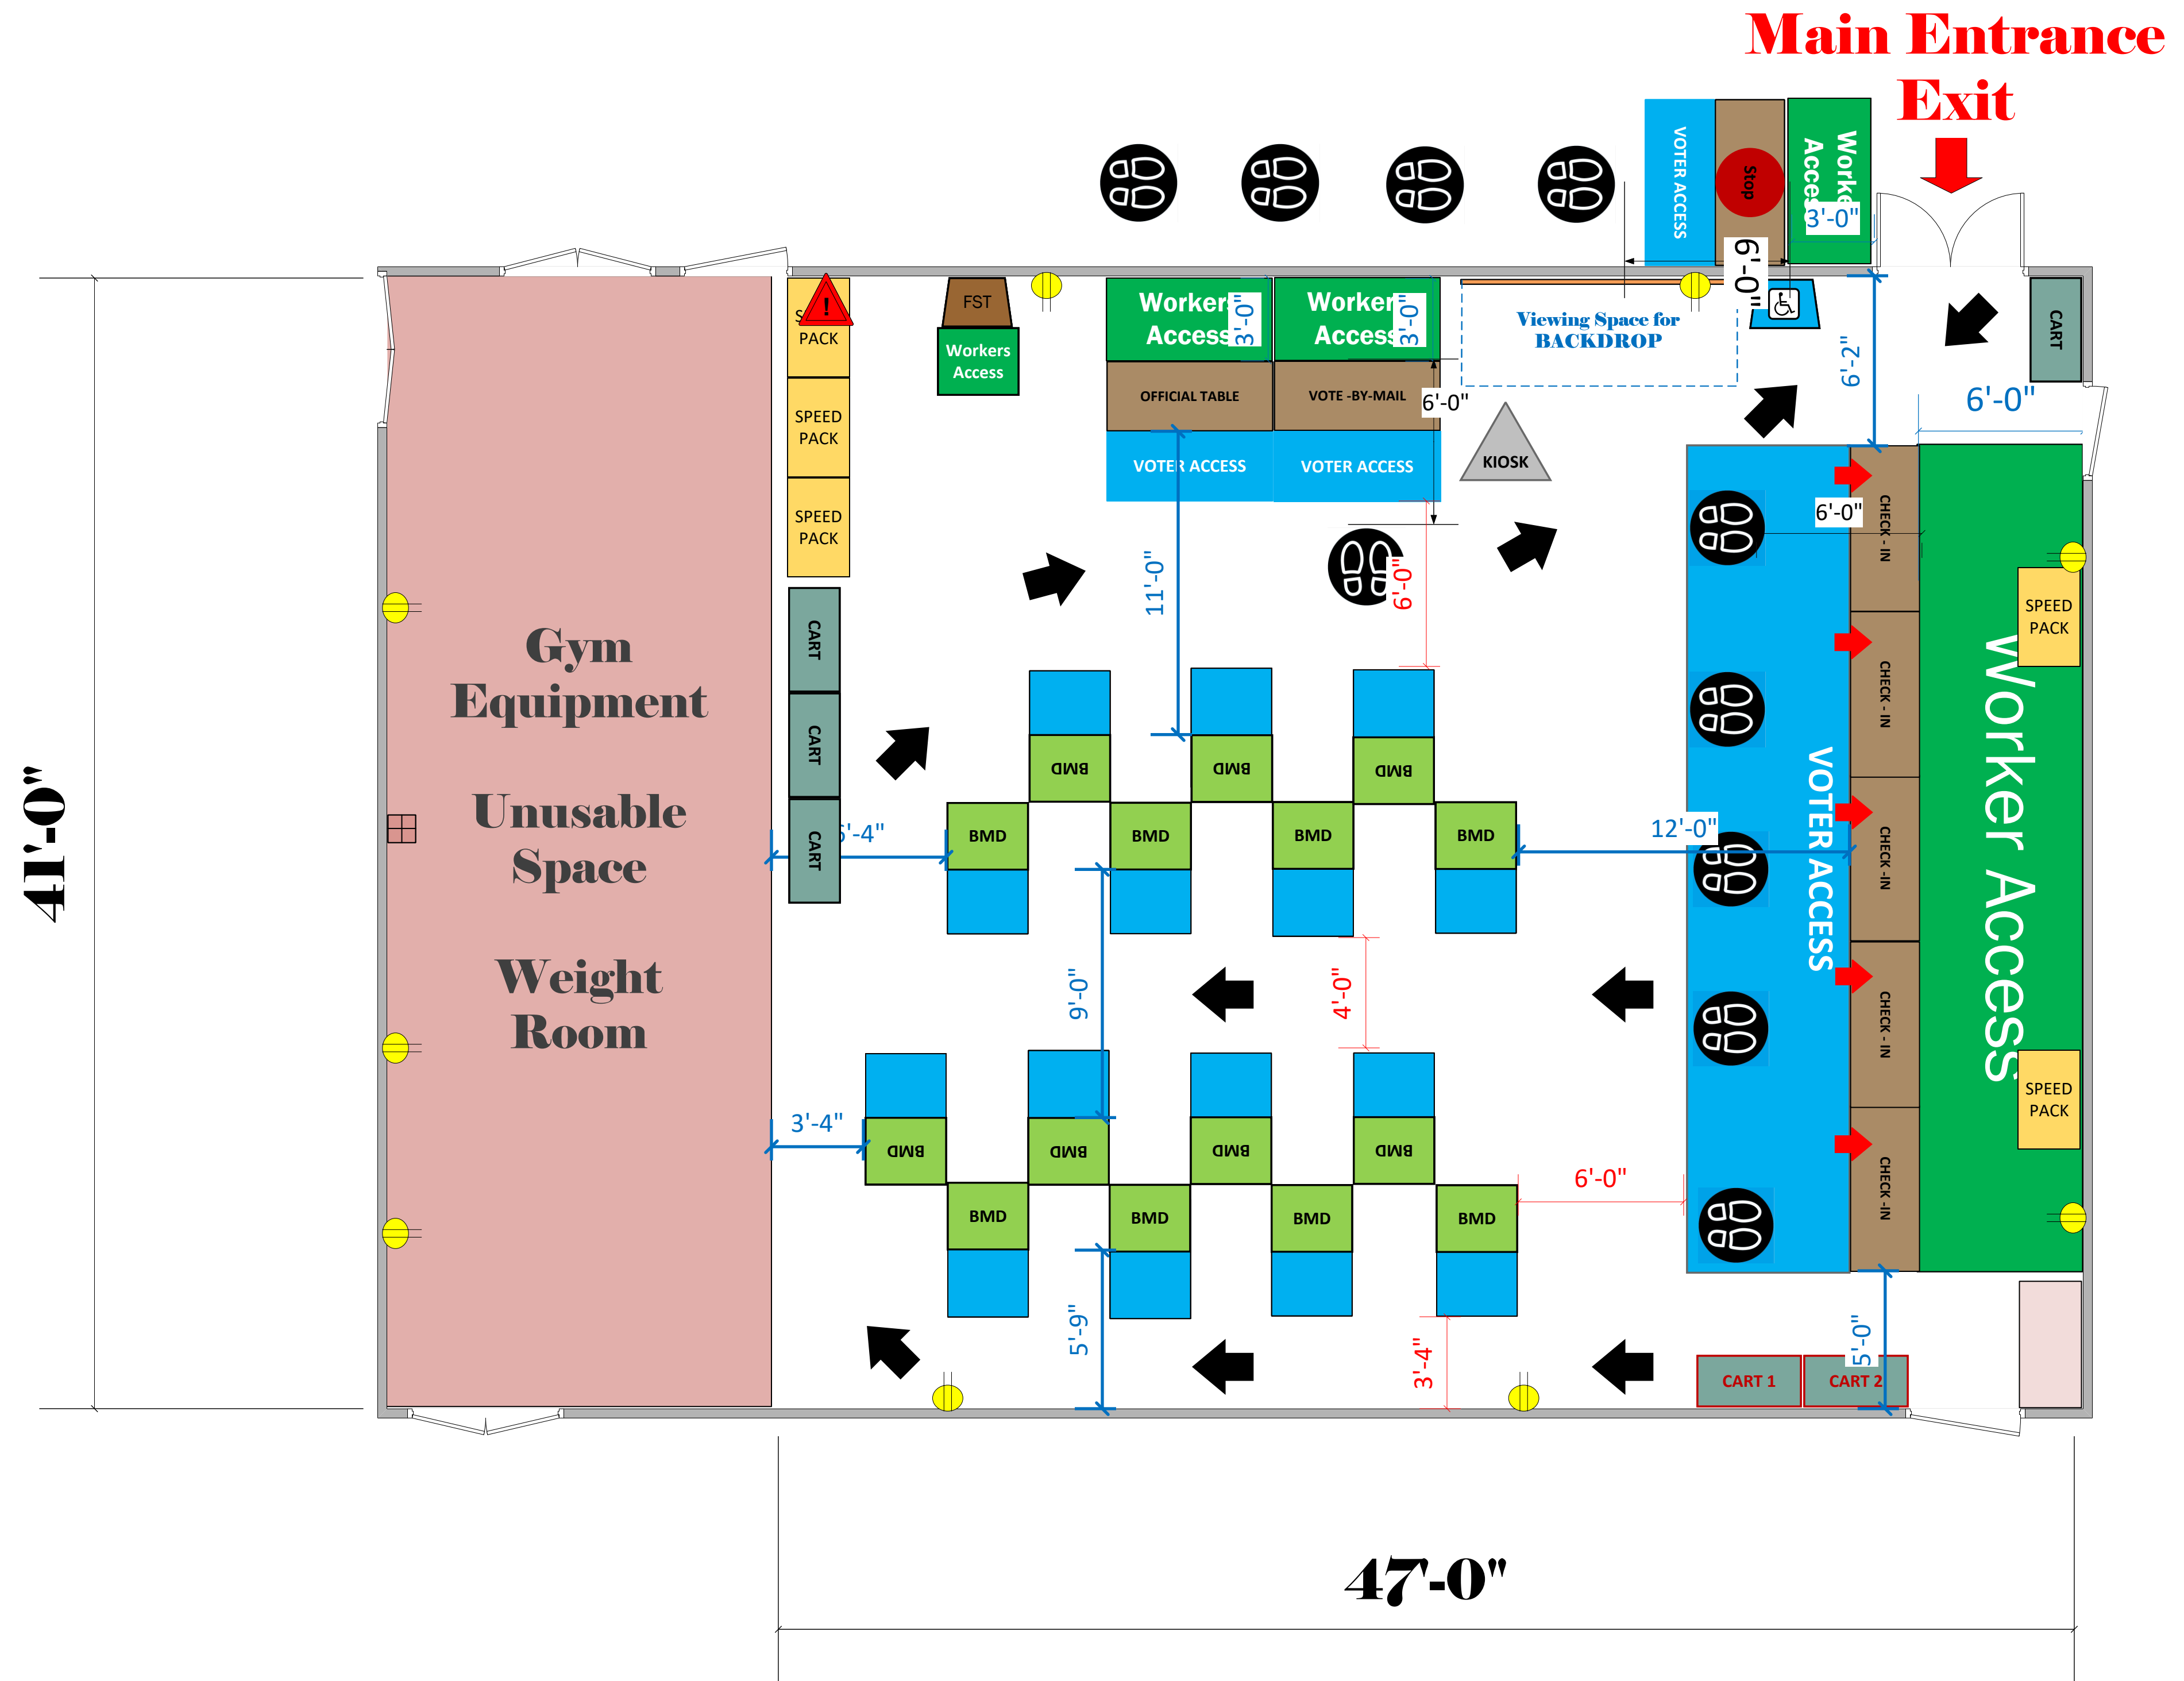

MPR

(1,763 Usable Sq. Ft.)

LEGEND

Room Size	Dimension: 47' x 41'	Sq. Ft: 1,927'
EPB	Primary:	Secondary:
BMD	Total: 15	Actual:
Circuits	Total:	Usable:
Floor Decals		
BALLOT MARKING DEVICE		
CHECK IN TABLE		
BMD CART		
BACKDROP		
KIOSK		
POWER OUTLET		
PROTRUDING OBJECT		
ROUTER		
POWER CORDS		

TITLE **Fairvalley High School VC ID# 4350**

SCALE 1:48
DRAWN BY David Chaparro