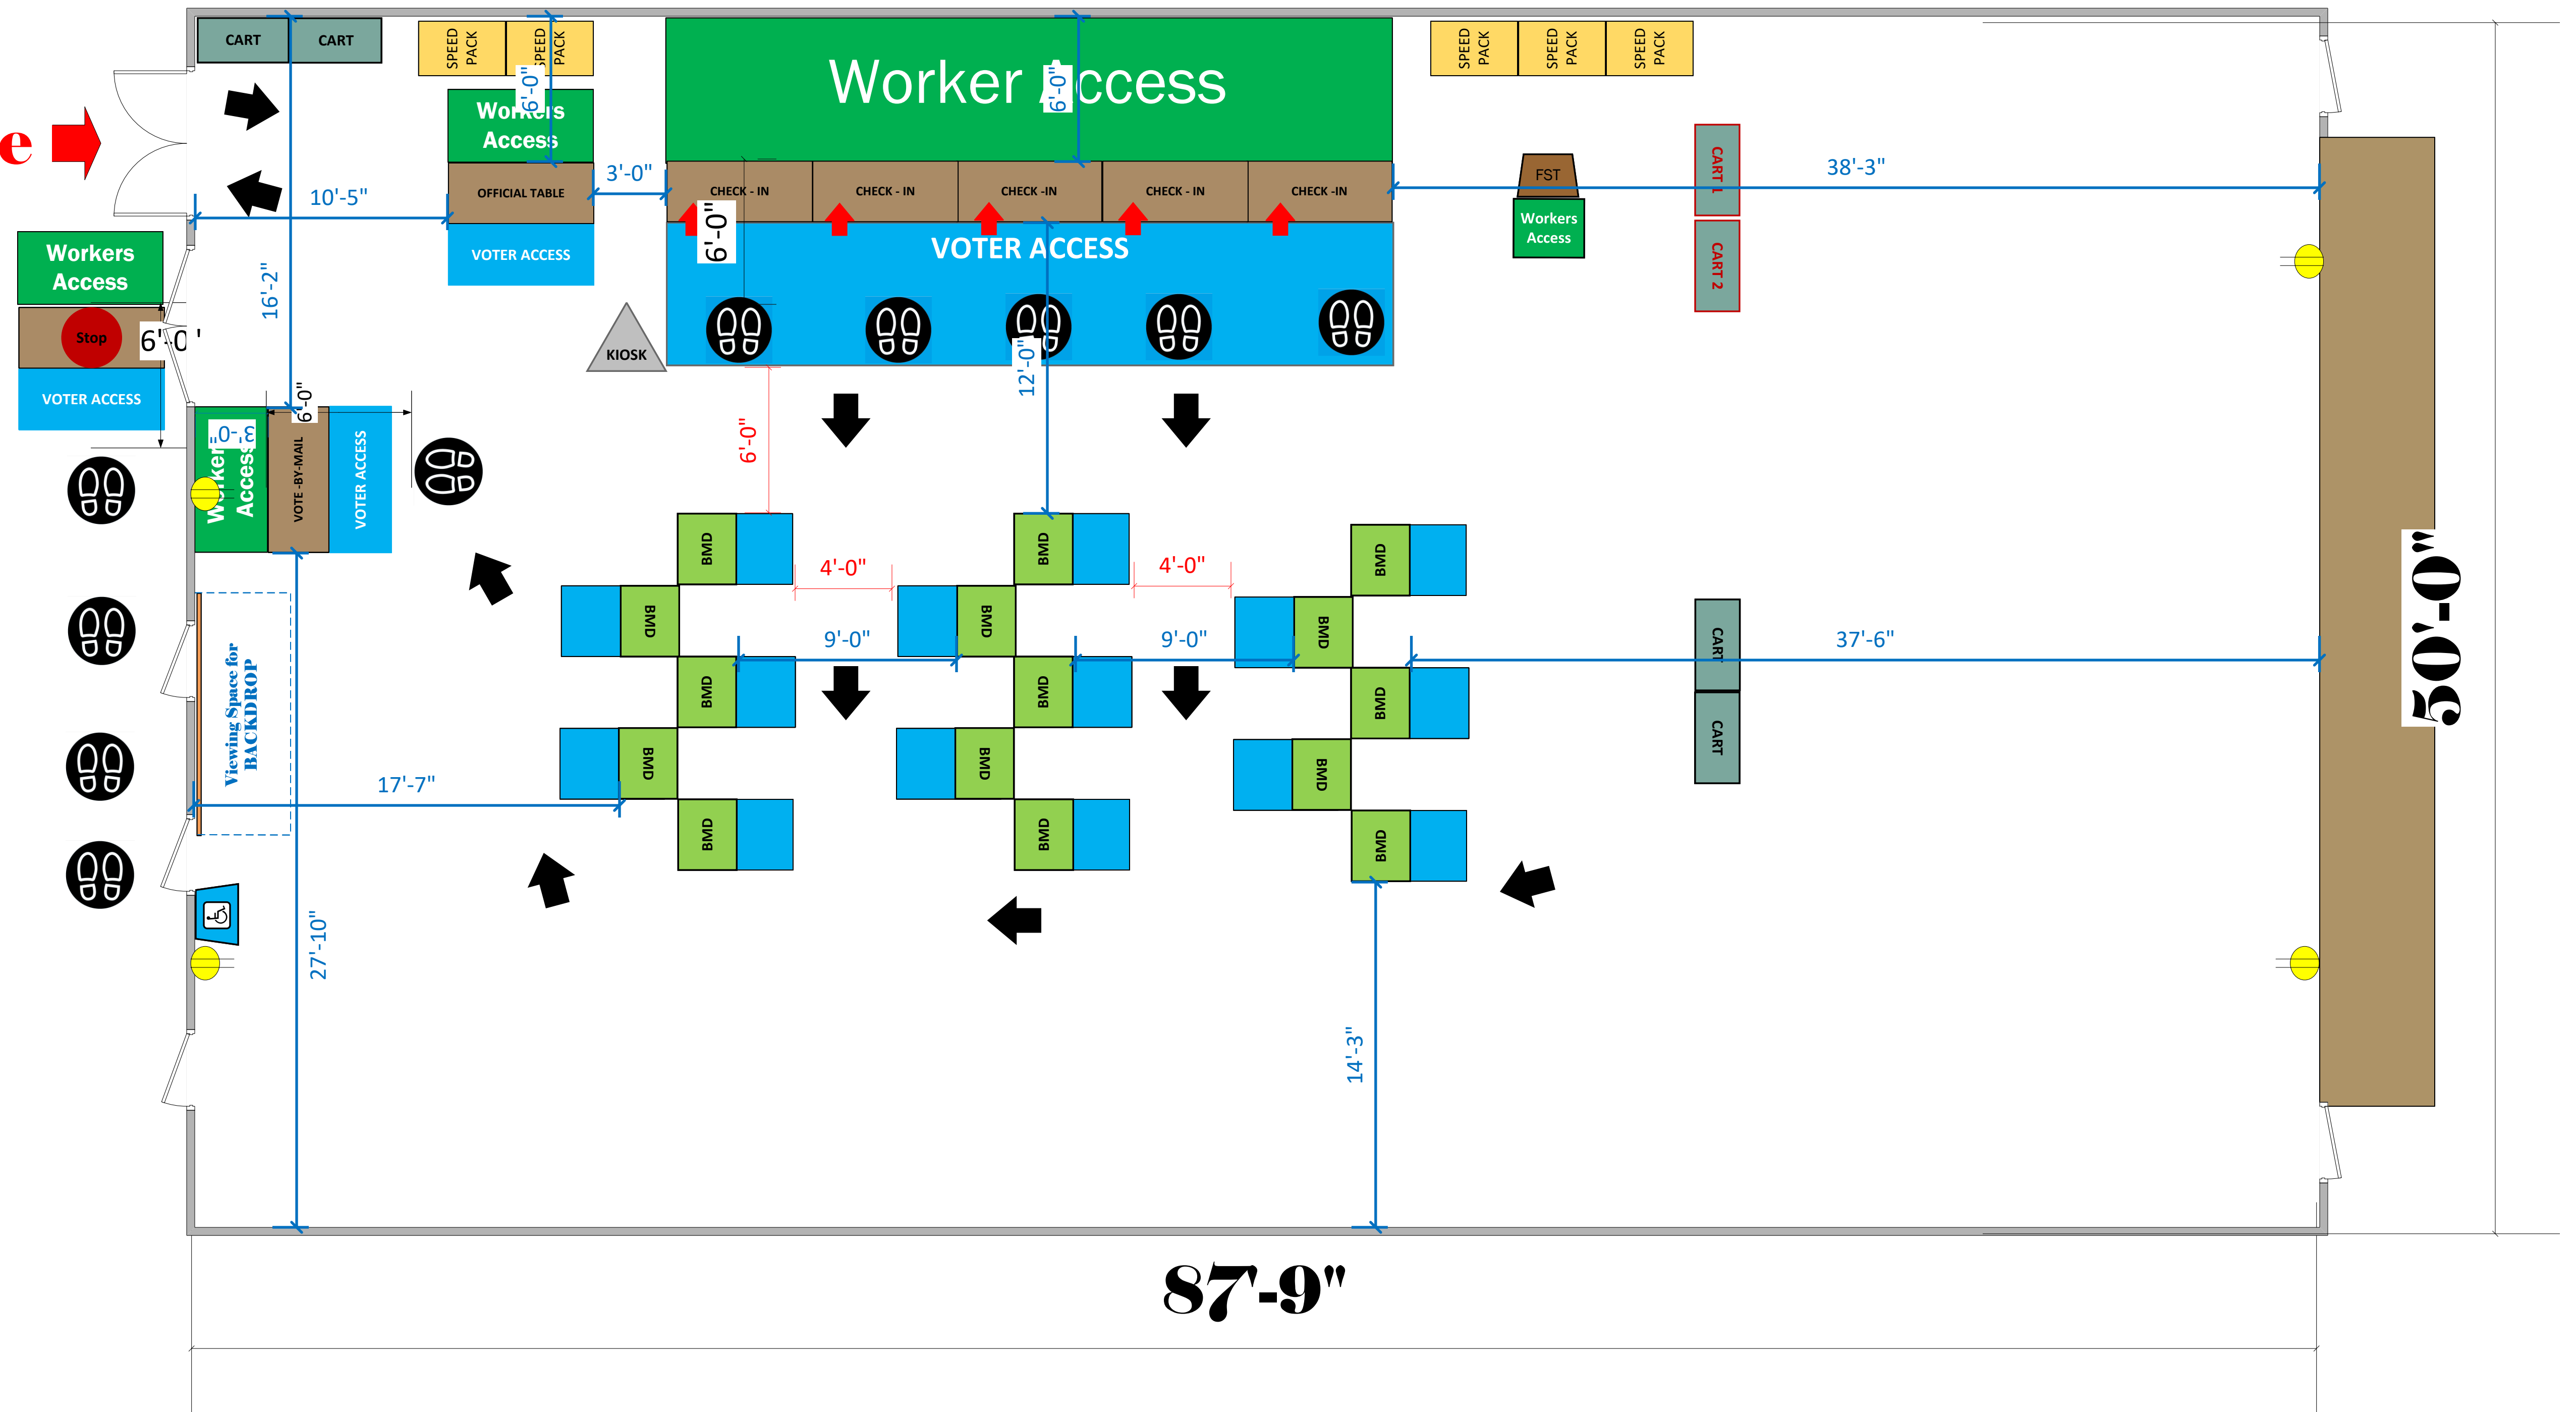

Senior Center Room

(4,387 Sq. Ft.)

Main Entrance →
Exit ←

LEGEND

Room Size	Dimension: 52' x 48'	Sq. Ft: 4,837'
EPB	Primary:	Secondary:
BMD	Total: 15	Actual:
Circuits	Total:	Usable:
Floor Decals		
BALLOT MARKING DEVICE		
CHECK IN TABLE		
BMD CART		
BACKDROP		
KIOSK		
POWER OUTLET		
PROTRUDING OBJECT		
ROUTER		
POWER CORDS		

TITLE
Palosmares Park
VC ID# 4378

SCALE: 1: 48
 DRAWN BY: David Chaparro