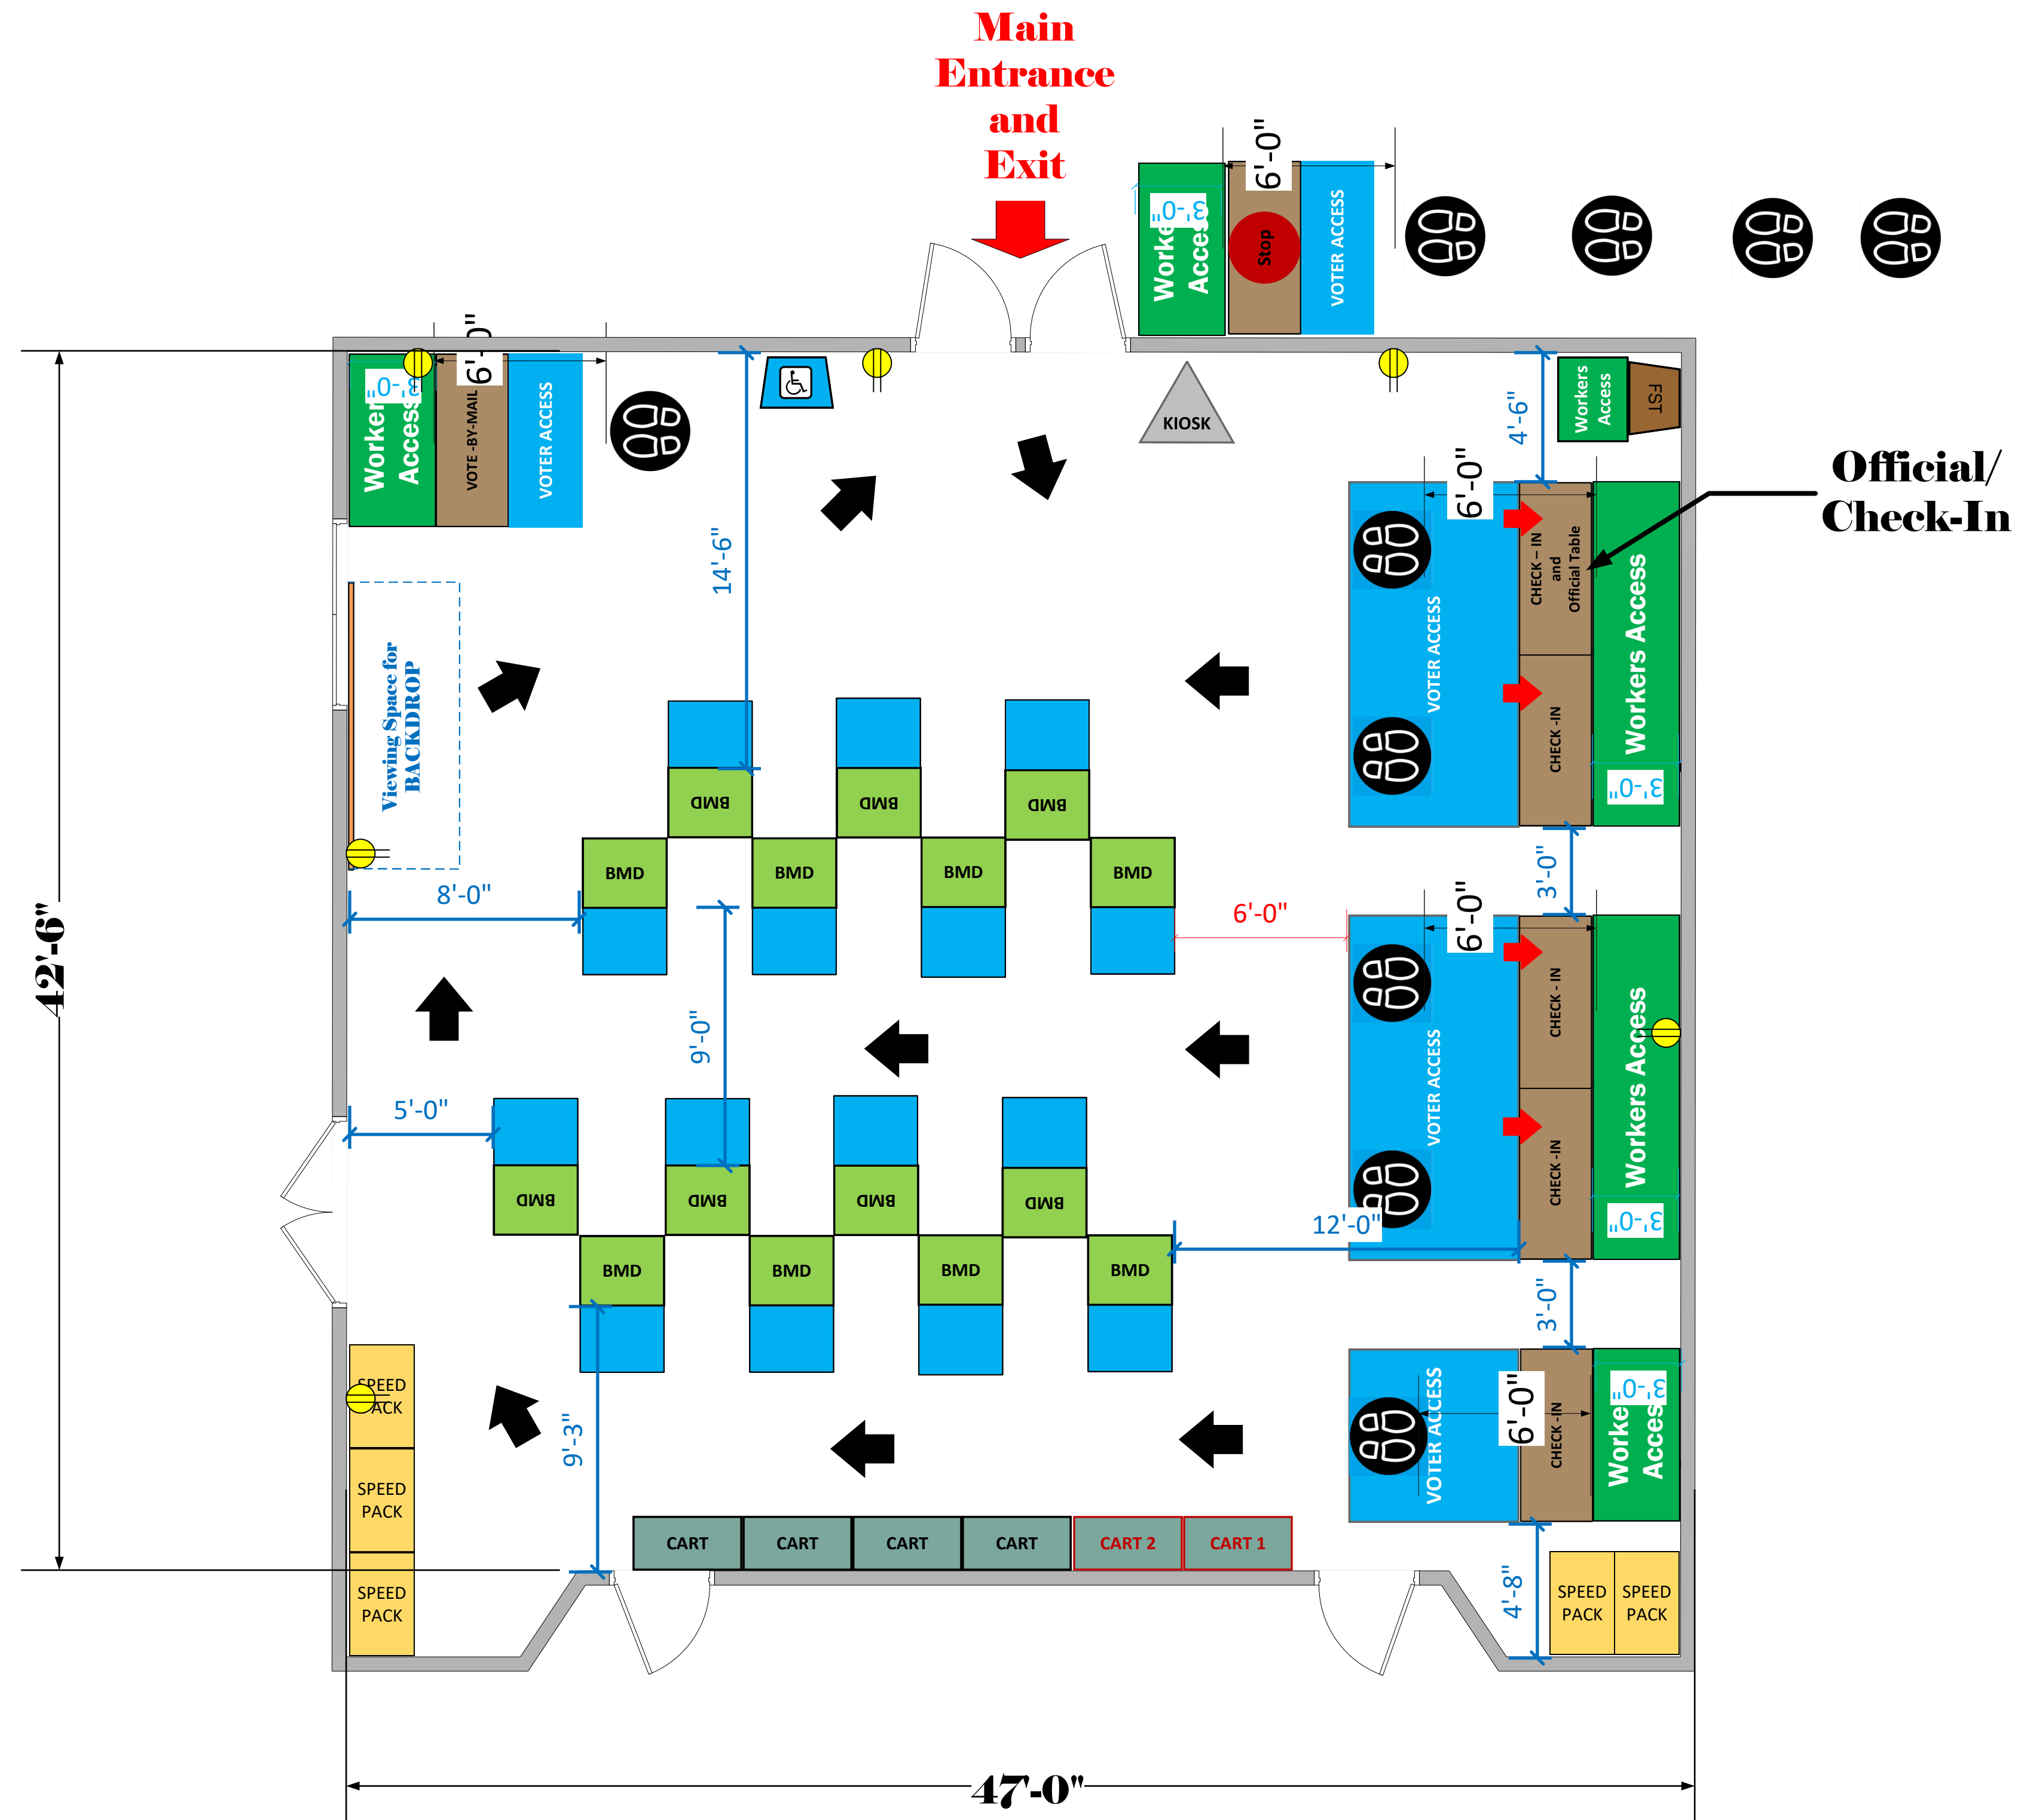

MPR (1,997 Sq. Ft.)

LEGEND

Room Size	Dimension: 47' x 42'6"	Sq. Ft: 1,997'
EPB	Primary:	Secondary:
BMD	Total: 15	Actual:
Circuits	Total:	Usable:
Floor Decals		
BALLOT MARKING DEVICE		
CHECK IN TABLE		
BMD CART		
BACKDROP		
KIOSK		
POWER OUTLET		
PROTRUDING OBJECT		
ROUTER		
POWER CORDS		

TITLE **Rosemead Community
Recreation Center
VC ID# 4390**

SCALE	1: 48
DRAWN BY	David Chaparro