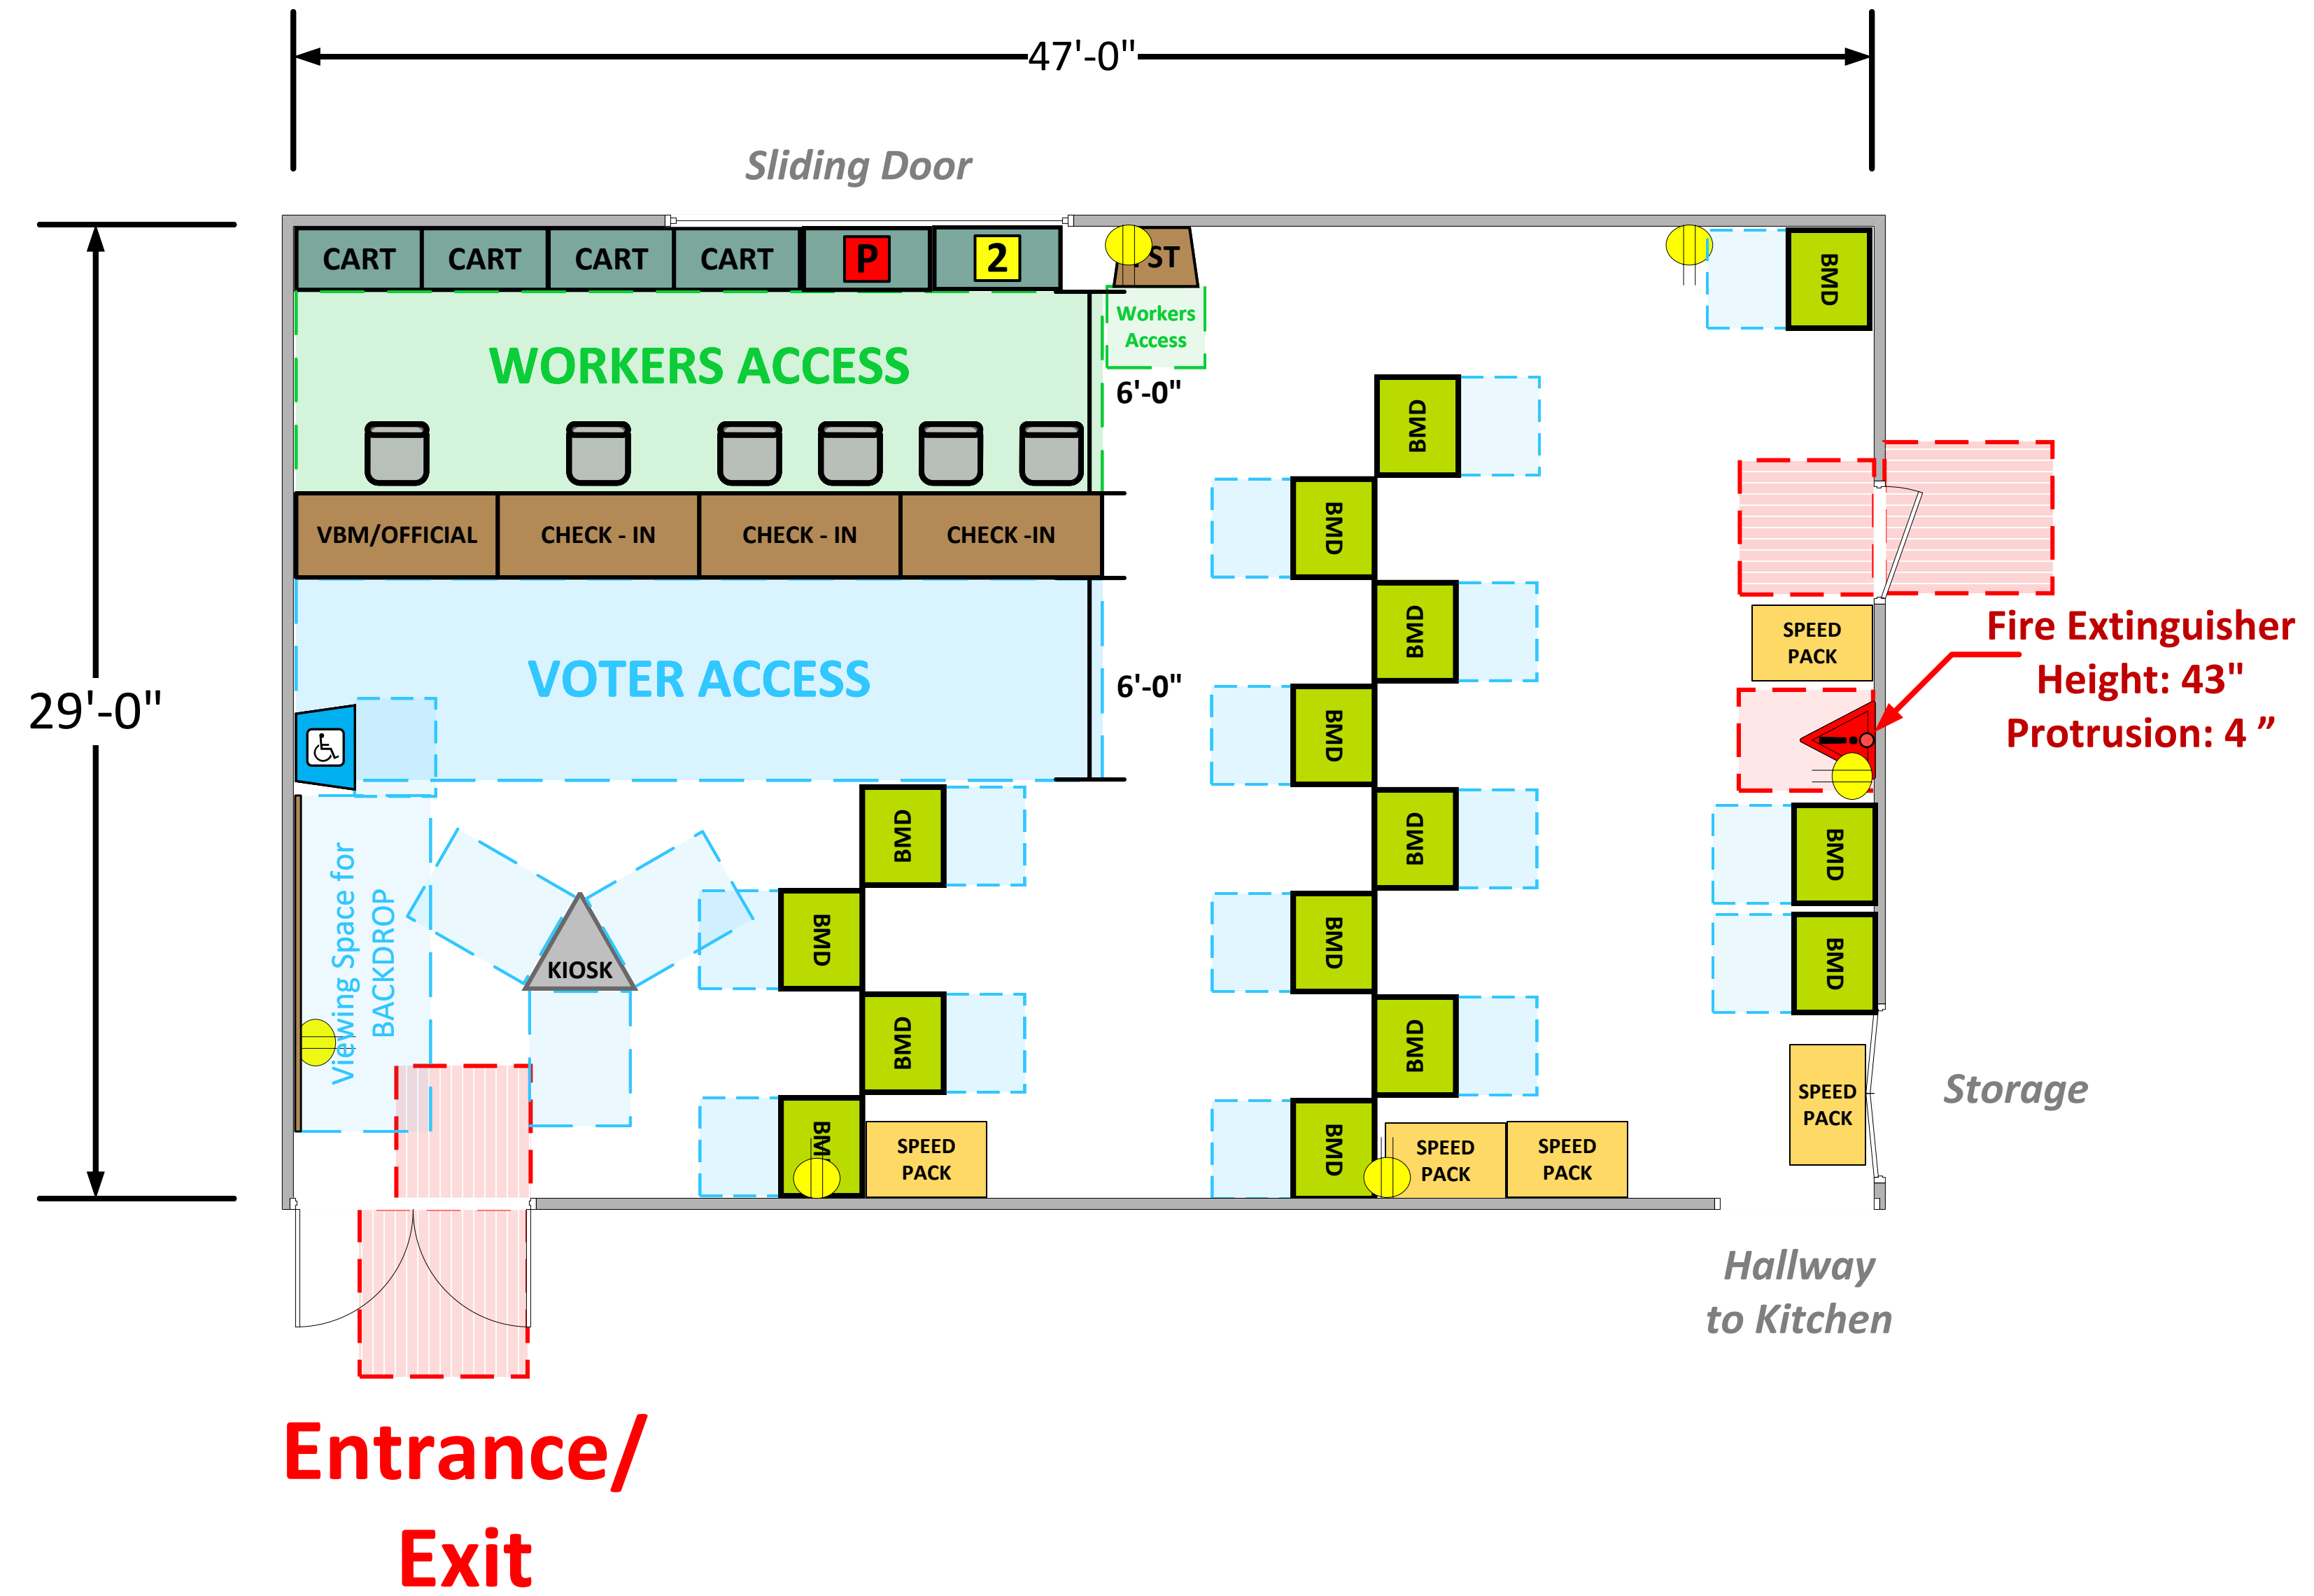

# Rec Building Community Room

## (1,363 Usable Sq. Ft.)

### LEGEND

Room Size	Dimension: 29' x 47'	Sq. Ft: 1363
Number of BMDs	15	
POWER OUTLET		
PROTRUDING OBJECT		
Do Not Block Area		

TITLE

**VCID 4399**  
**Joslyn Park**

**Each chair at a CHECK-IN station equals one ePollbook**

Equipment By: <b>Jaime Young</b>	Date: <b>01/08/2024</b>
Skeleton Drawn By: <b>Scott Taylor</b>	Date: <b>01/04/24</b>
Scale: <b>1/4" inches = 1' Ft.</b>	