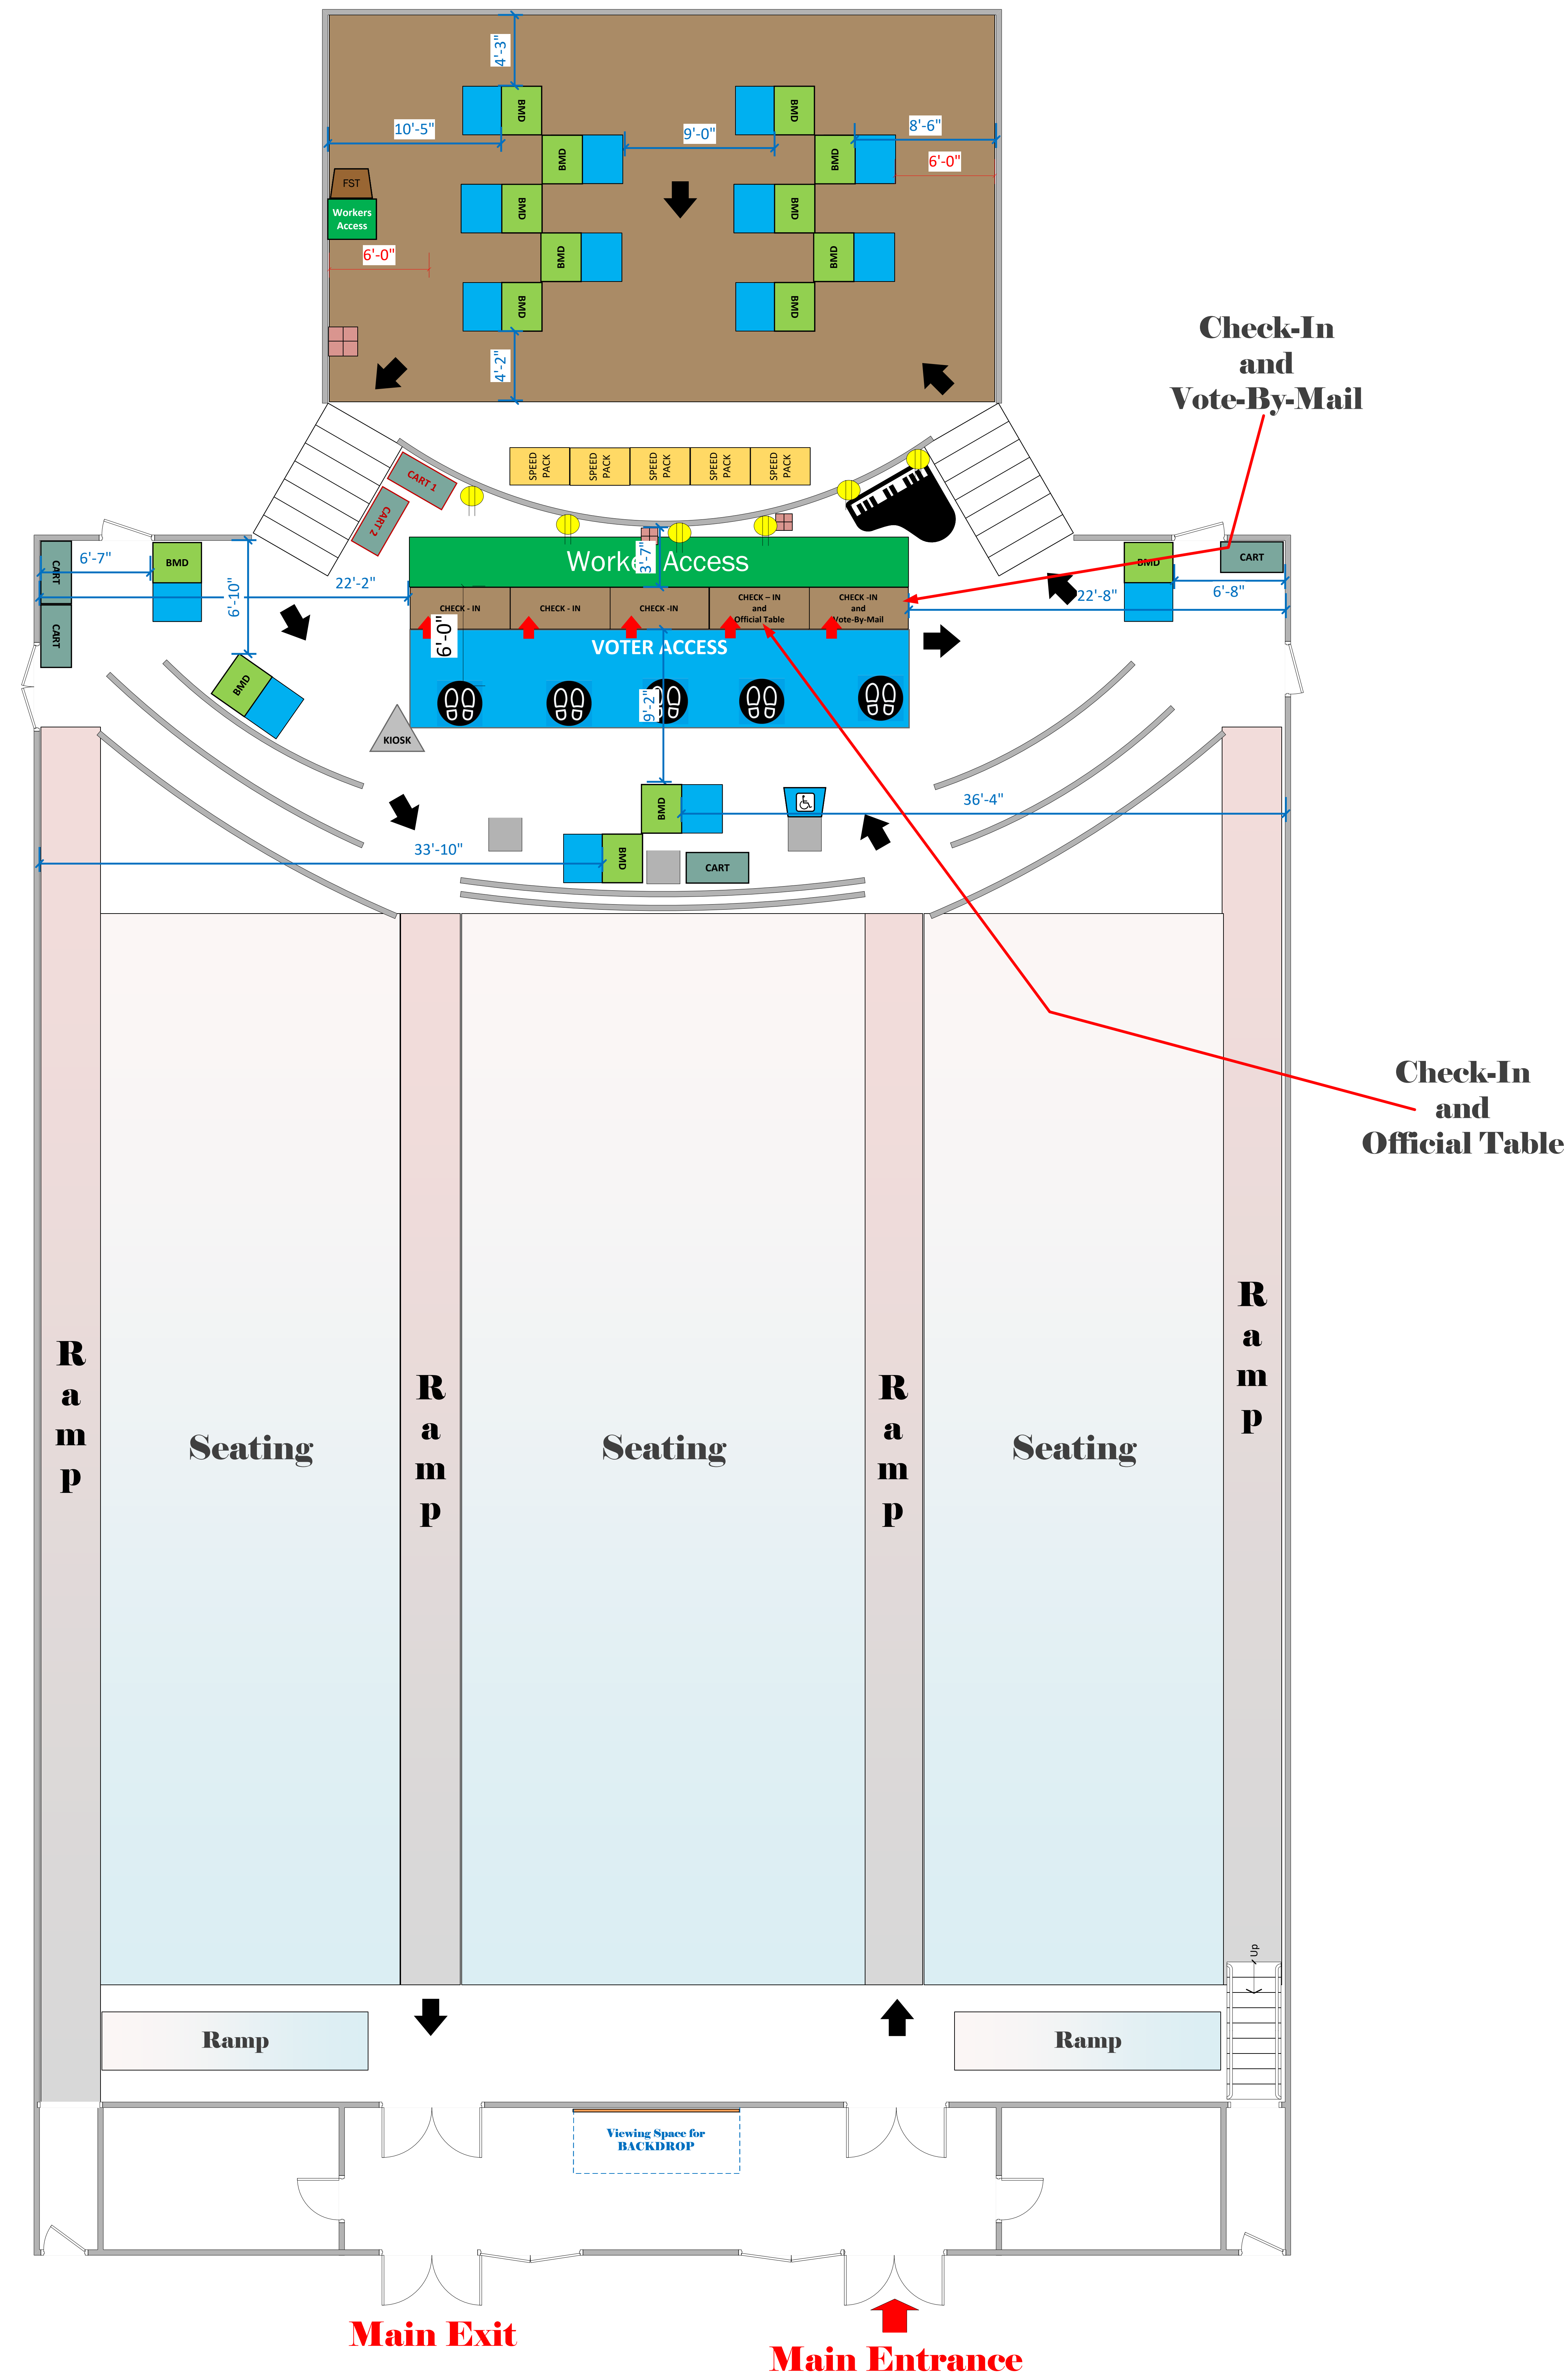

Auditorium and Stage (2,116 Sq. Ft.)

LEGEND

Room Size	Dimension: 40'2" x 23'4" 65'6" x 18'	Sq. Ft: 937' 1179'
EPB	Primary:	Secondary:
BMD	Total: 15	Actual:
Circuits	Total:	Usable:
Floor Decals		
BALLOT MARKING DEVICE		
CHECK IN TABLE		
BMD CART		
BACKDROP		
KIOSK		
POWER OUTLET		
PROTRUDING OBJECT		
ROUTER		
POWER CORDS		