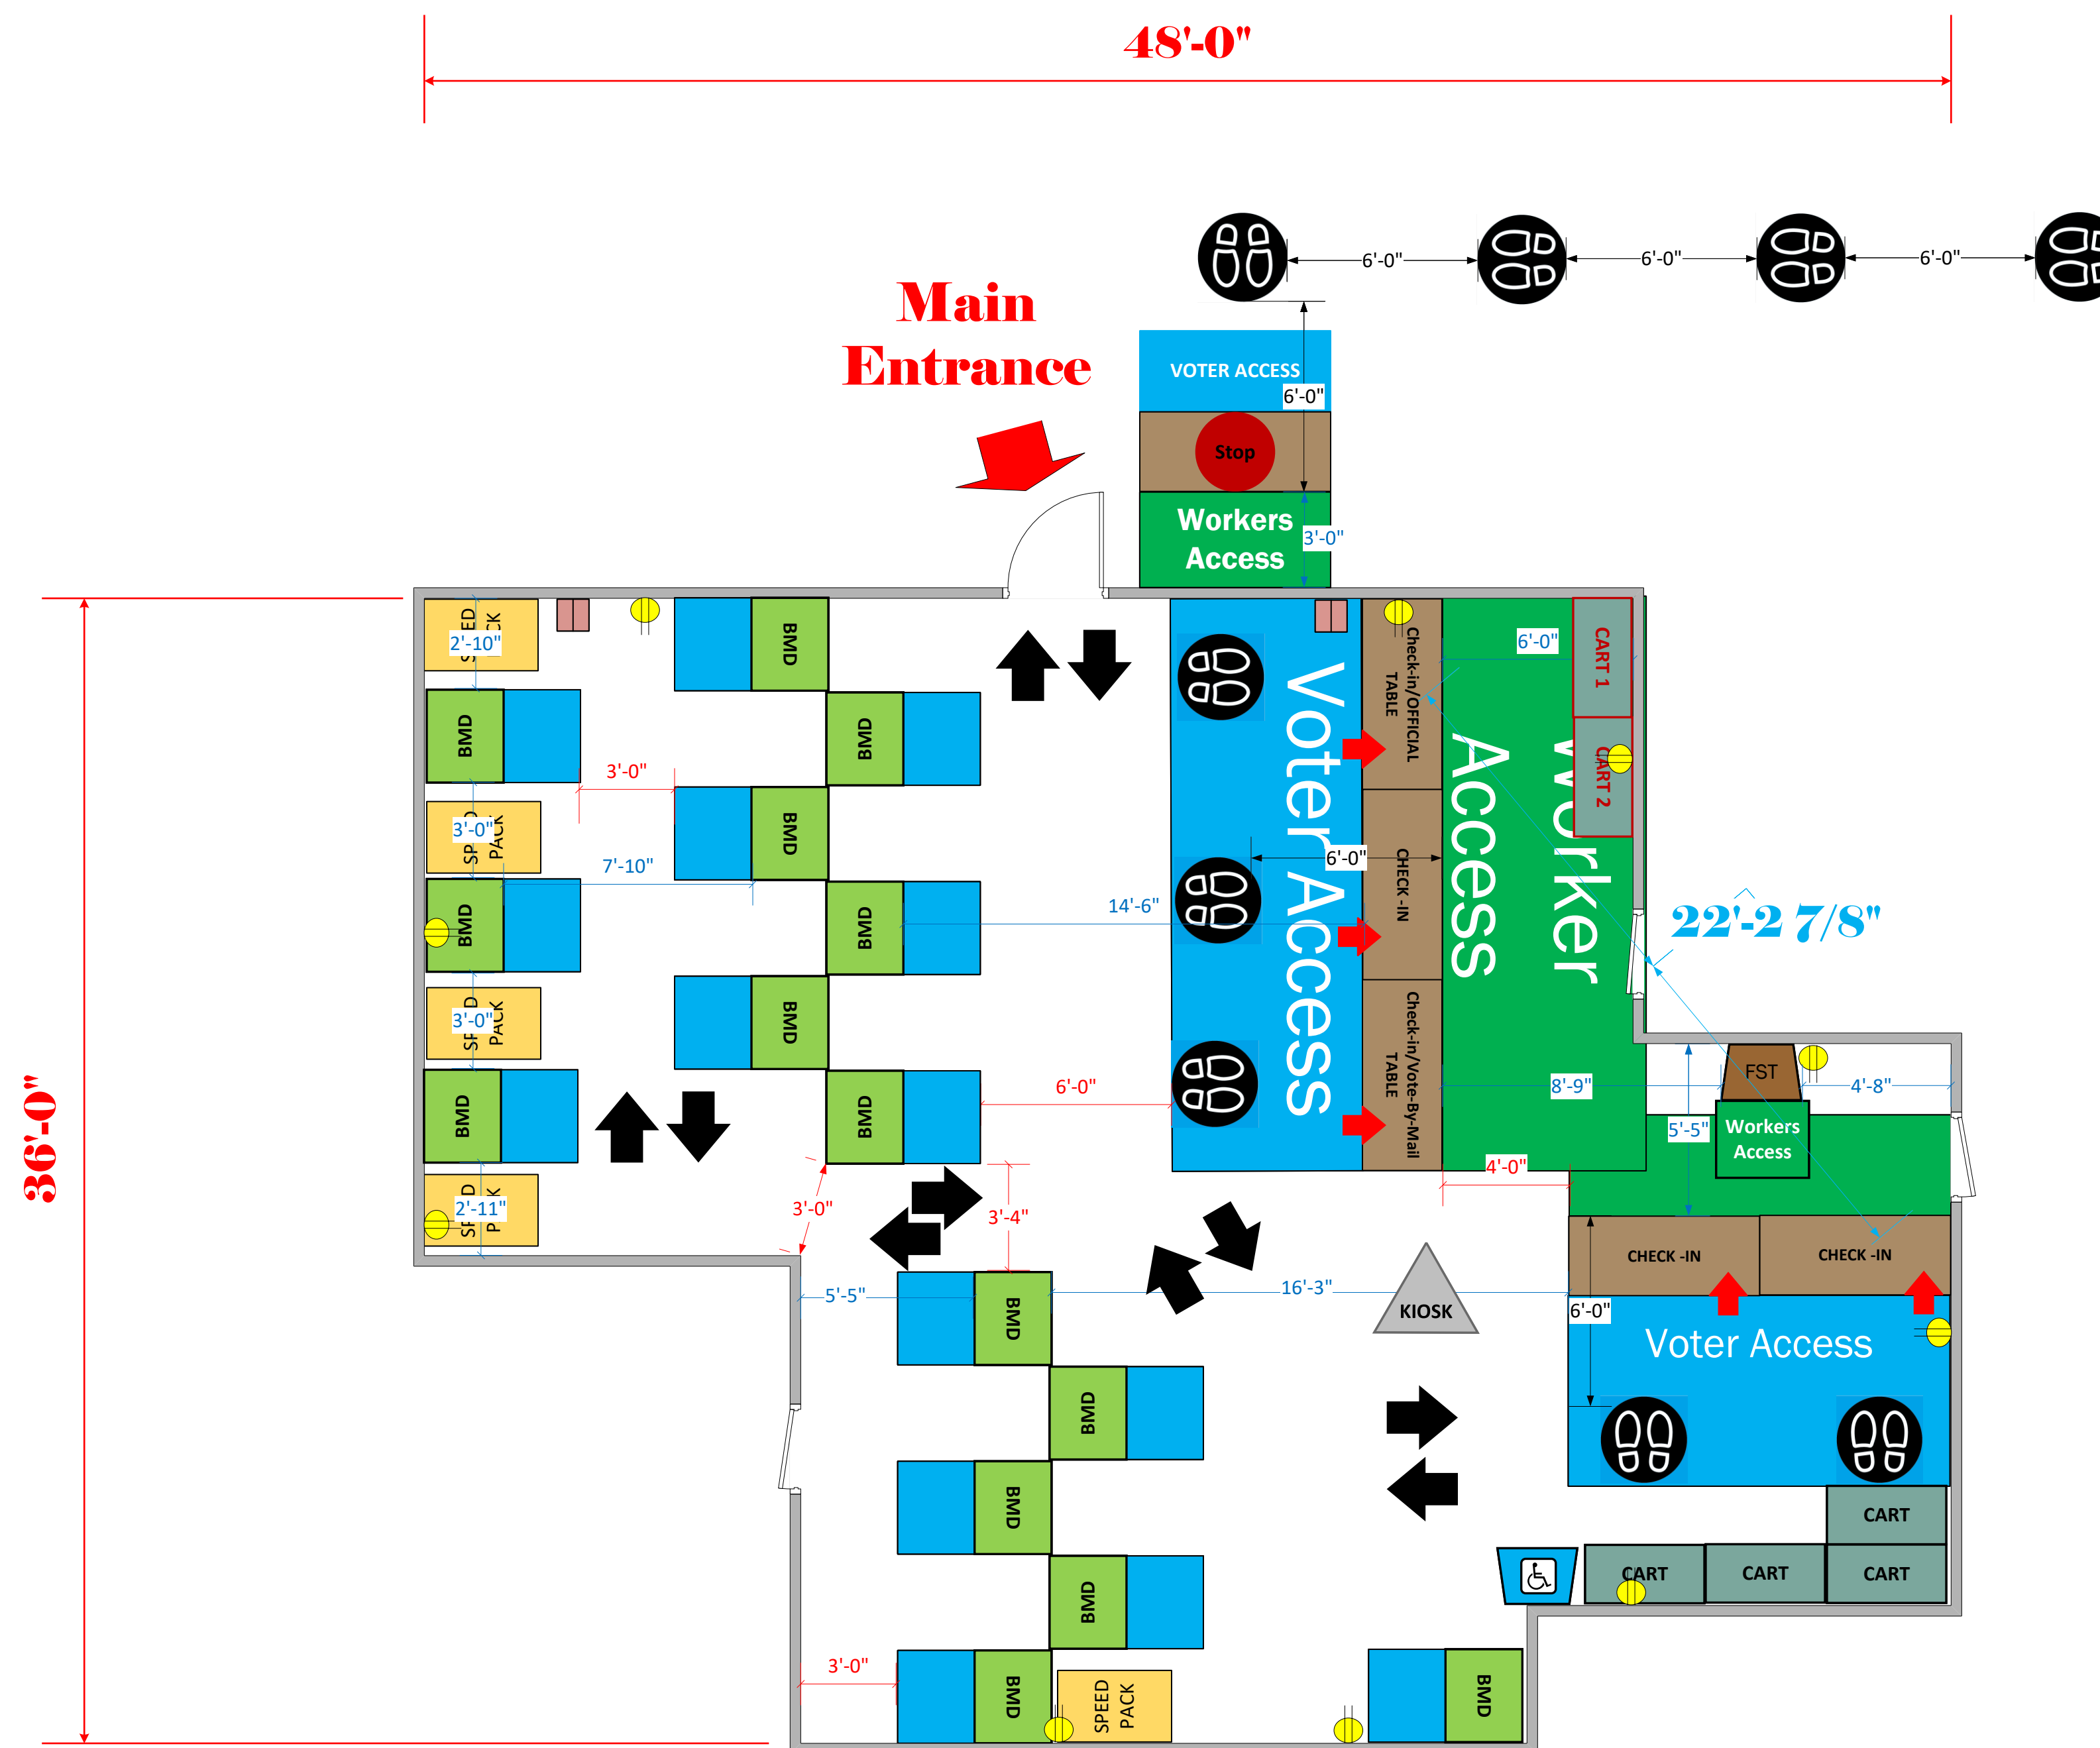

Main Room (1,900 Sq Ft)

LEGEND

Room Size	Dimension: 26' x 48'	Sq. Ft: 1,248
EPB	Primary: 5	Secondary: Pending
BMD	Total: 15	Actual:
Circuits	Total: Pending	Usable: Pending
Floor Decals		
BALLOT MARKING DEVICE		
CHECK IN TABLE		
BMD CART		
BACKDROP		
KIOSK		
POWER OUTLET		
PROTRUDING OBJECT		
ROUTER		
POWER CORDS		

TITLE

Philadelphia Park Community Center VC #446

SCALE
1:48

DRAWN BY
Cassandra Stipes