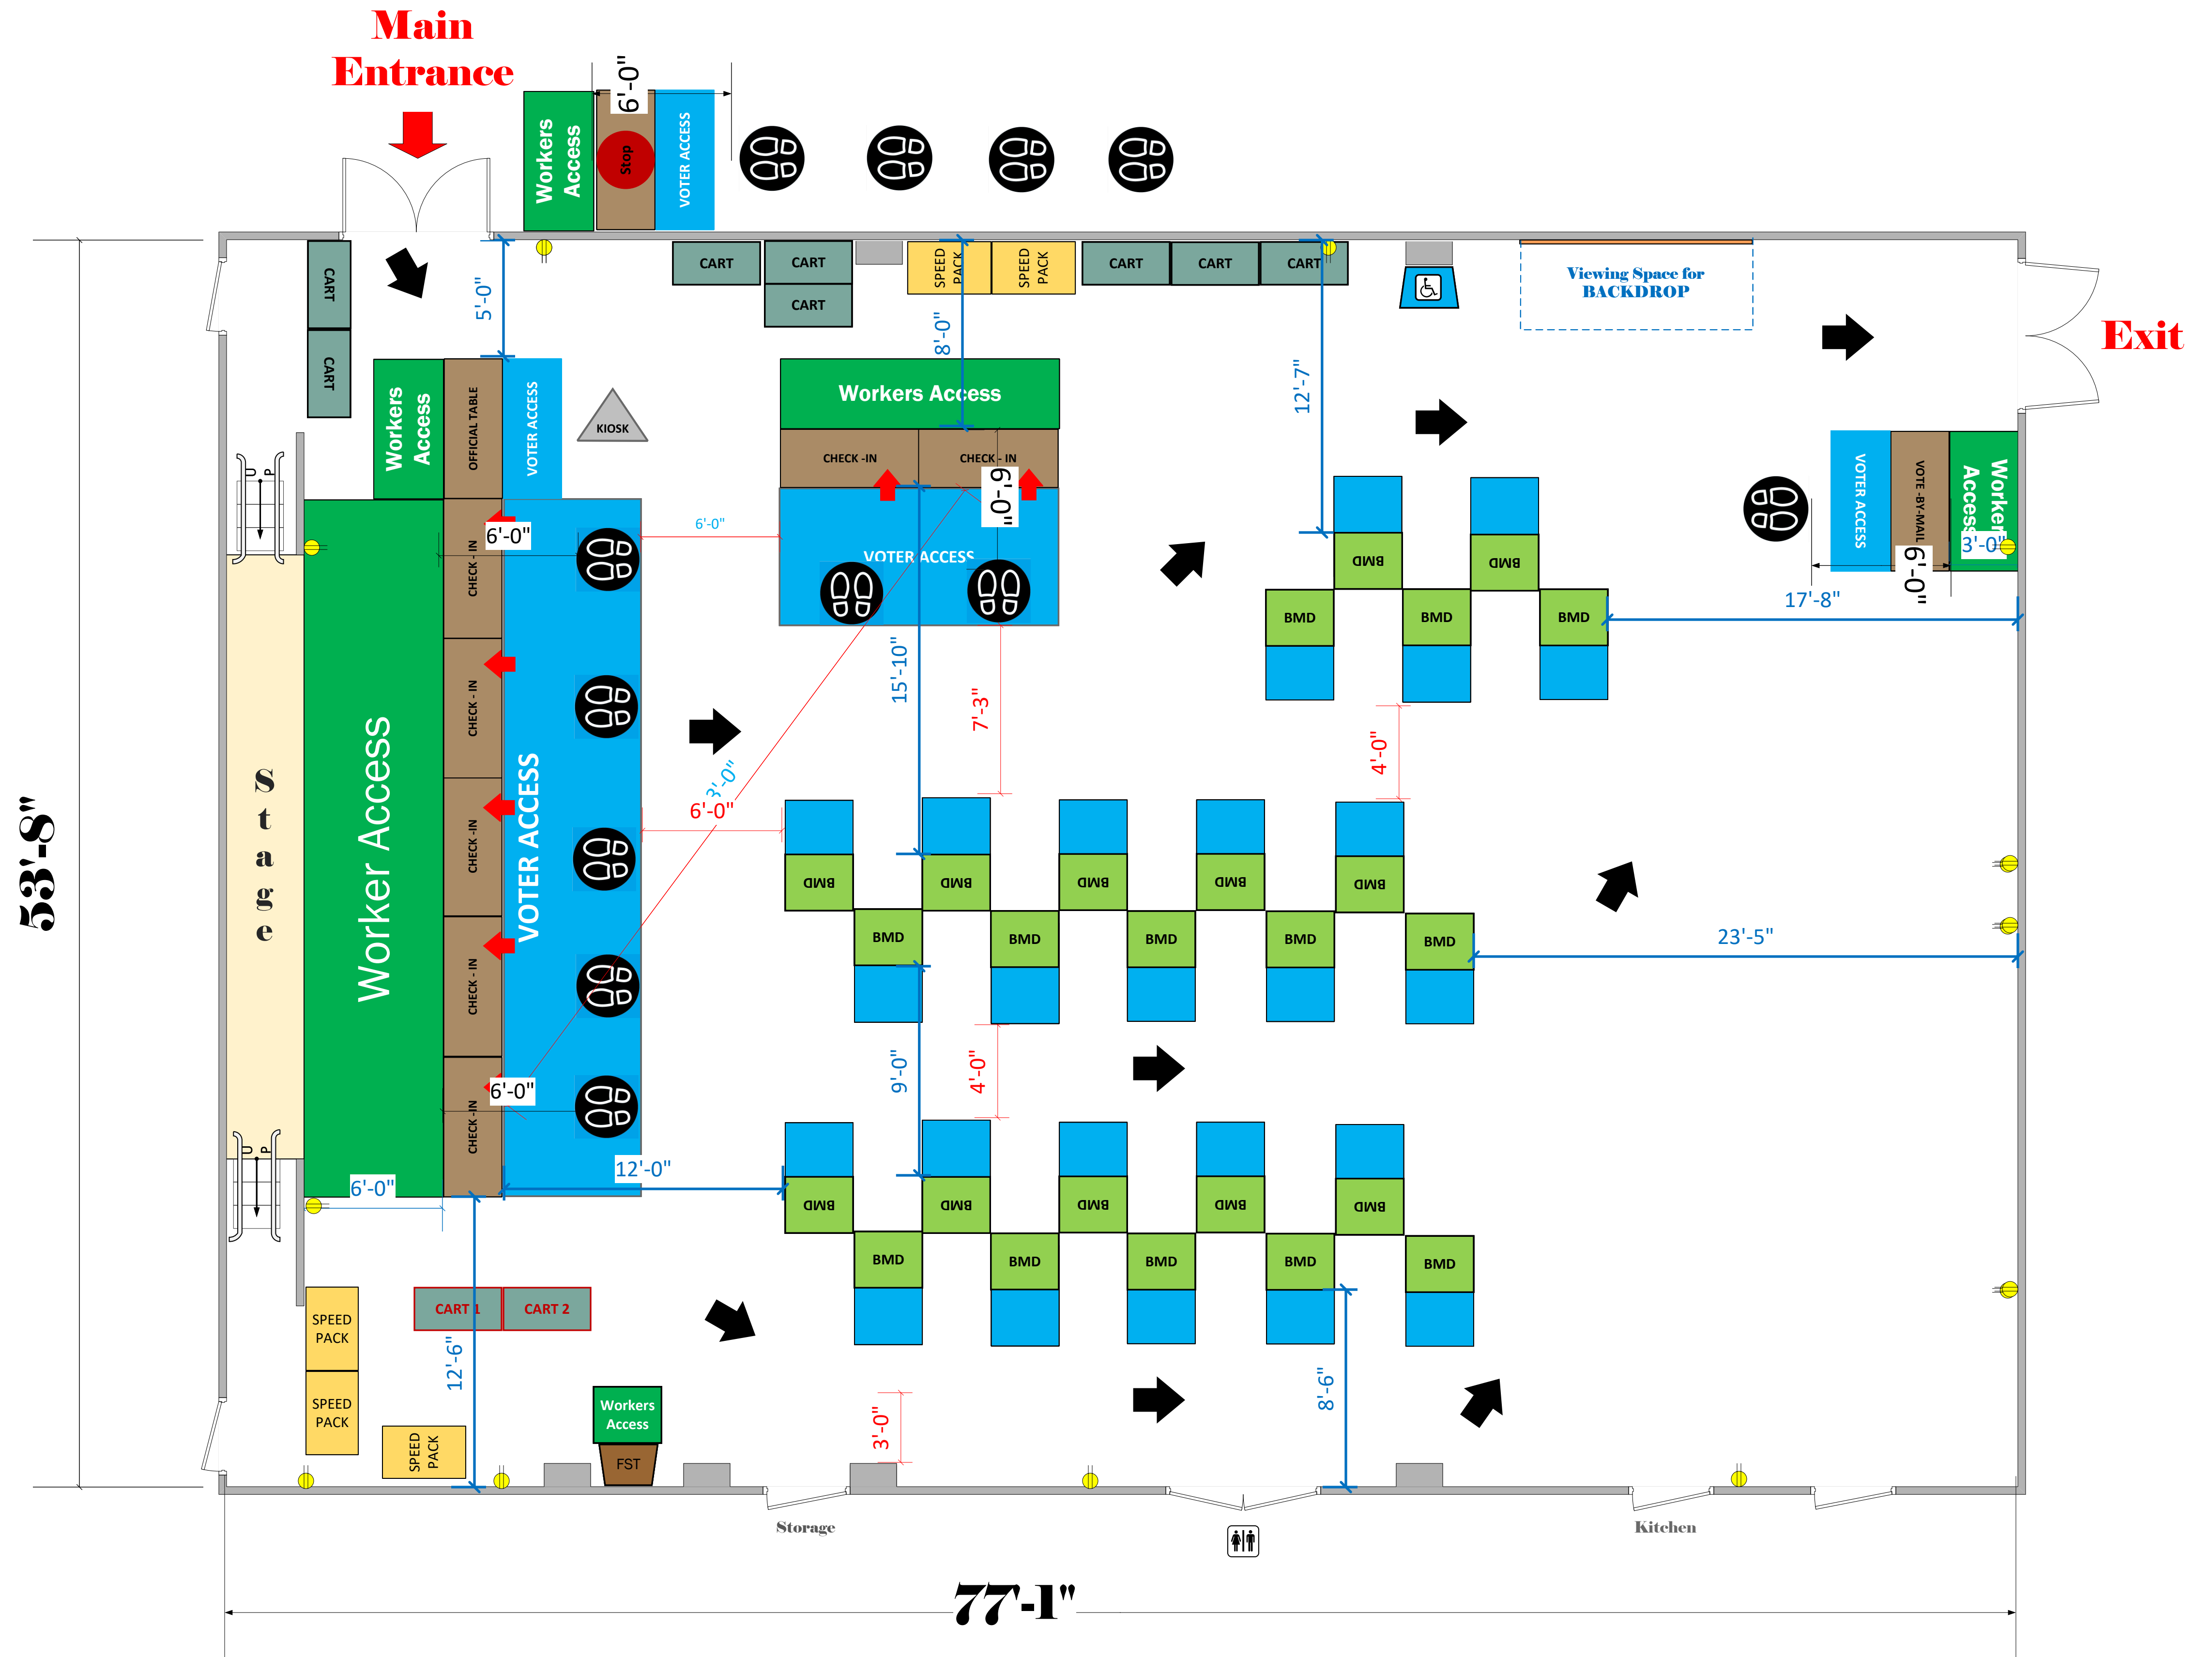

MPR

(3,900 Usable Sq. Ft.)

LEGEND

Room Size	Dimension: 77' x 54'	Sq. Ft. 4,158'
EPB	Primary:	Secondary:
BMD	Total: 25	Actual:
Circuits	Total:	Usable:
Floor Decals		
BALLOT MARKING DEVICE		
CHECK IN TABLE		
BMD CART		
BACKDROP		
KIOSK		
POWER OUTLET		
PROTRUDING OBJECT		
ROUTER		
POWER CORDS		

TITLE **Dana Middle School**
VC ID# 4484

SCALE 1:48

DRAWN BY **David Chaparro**