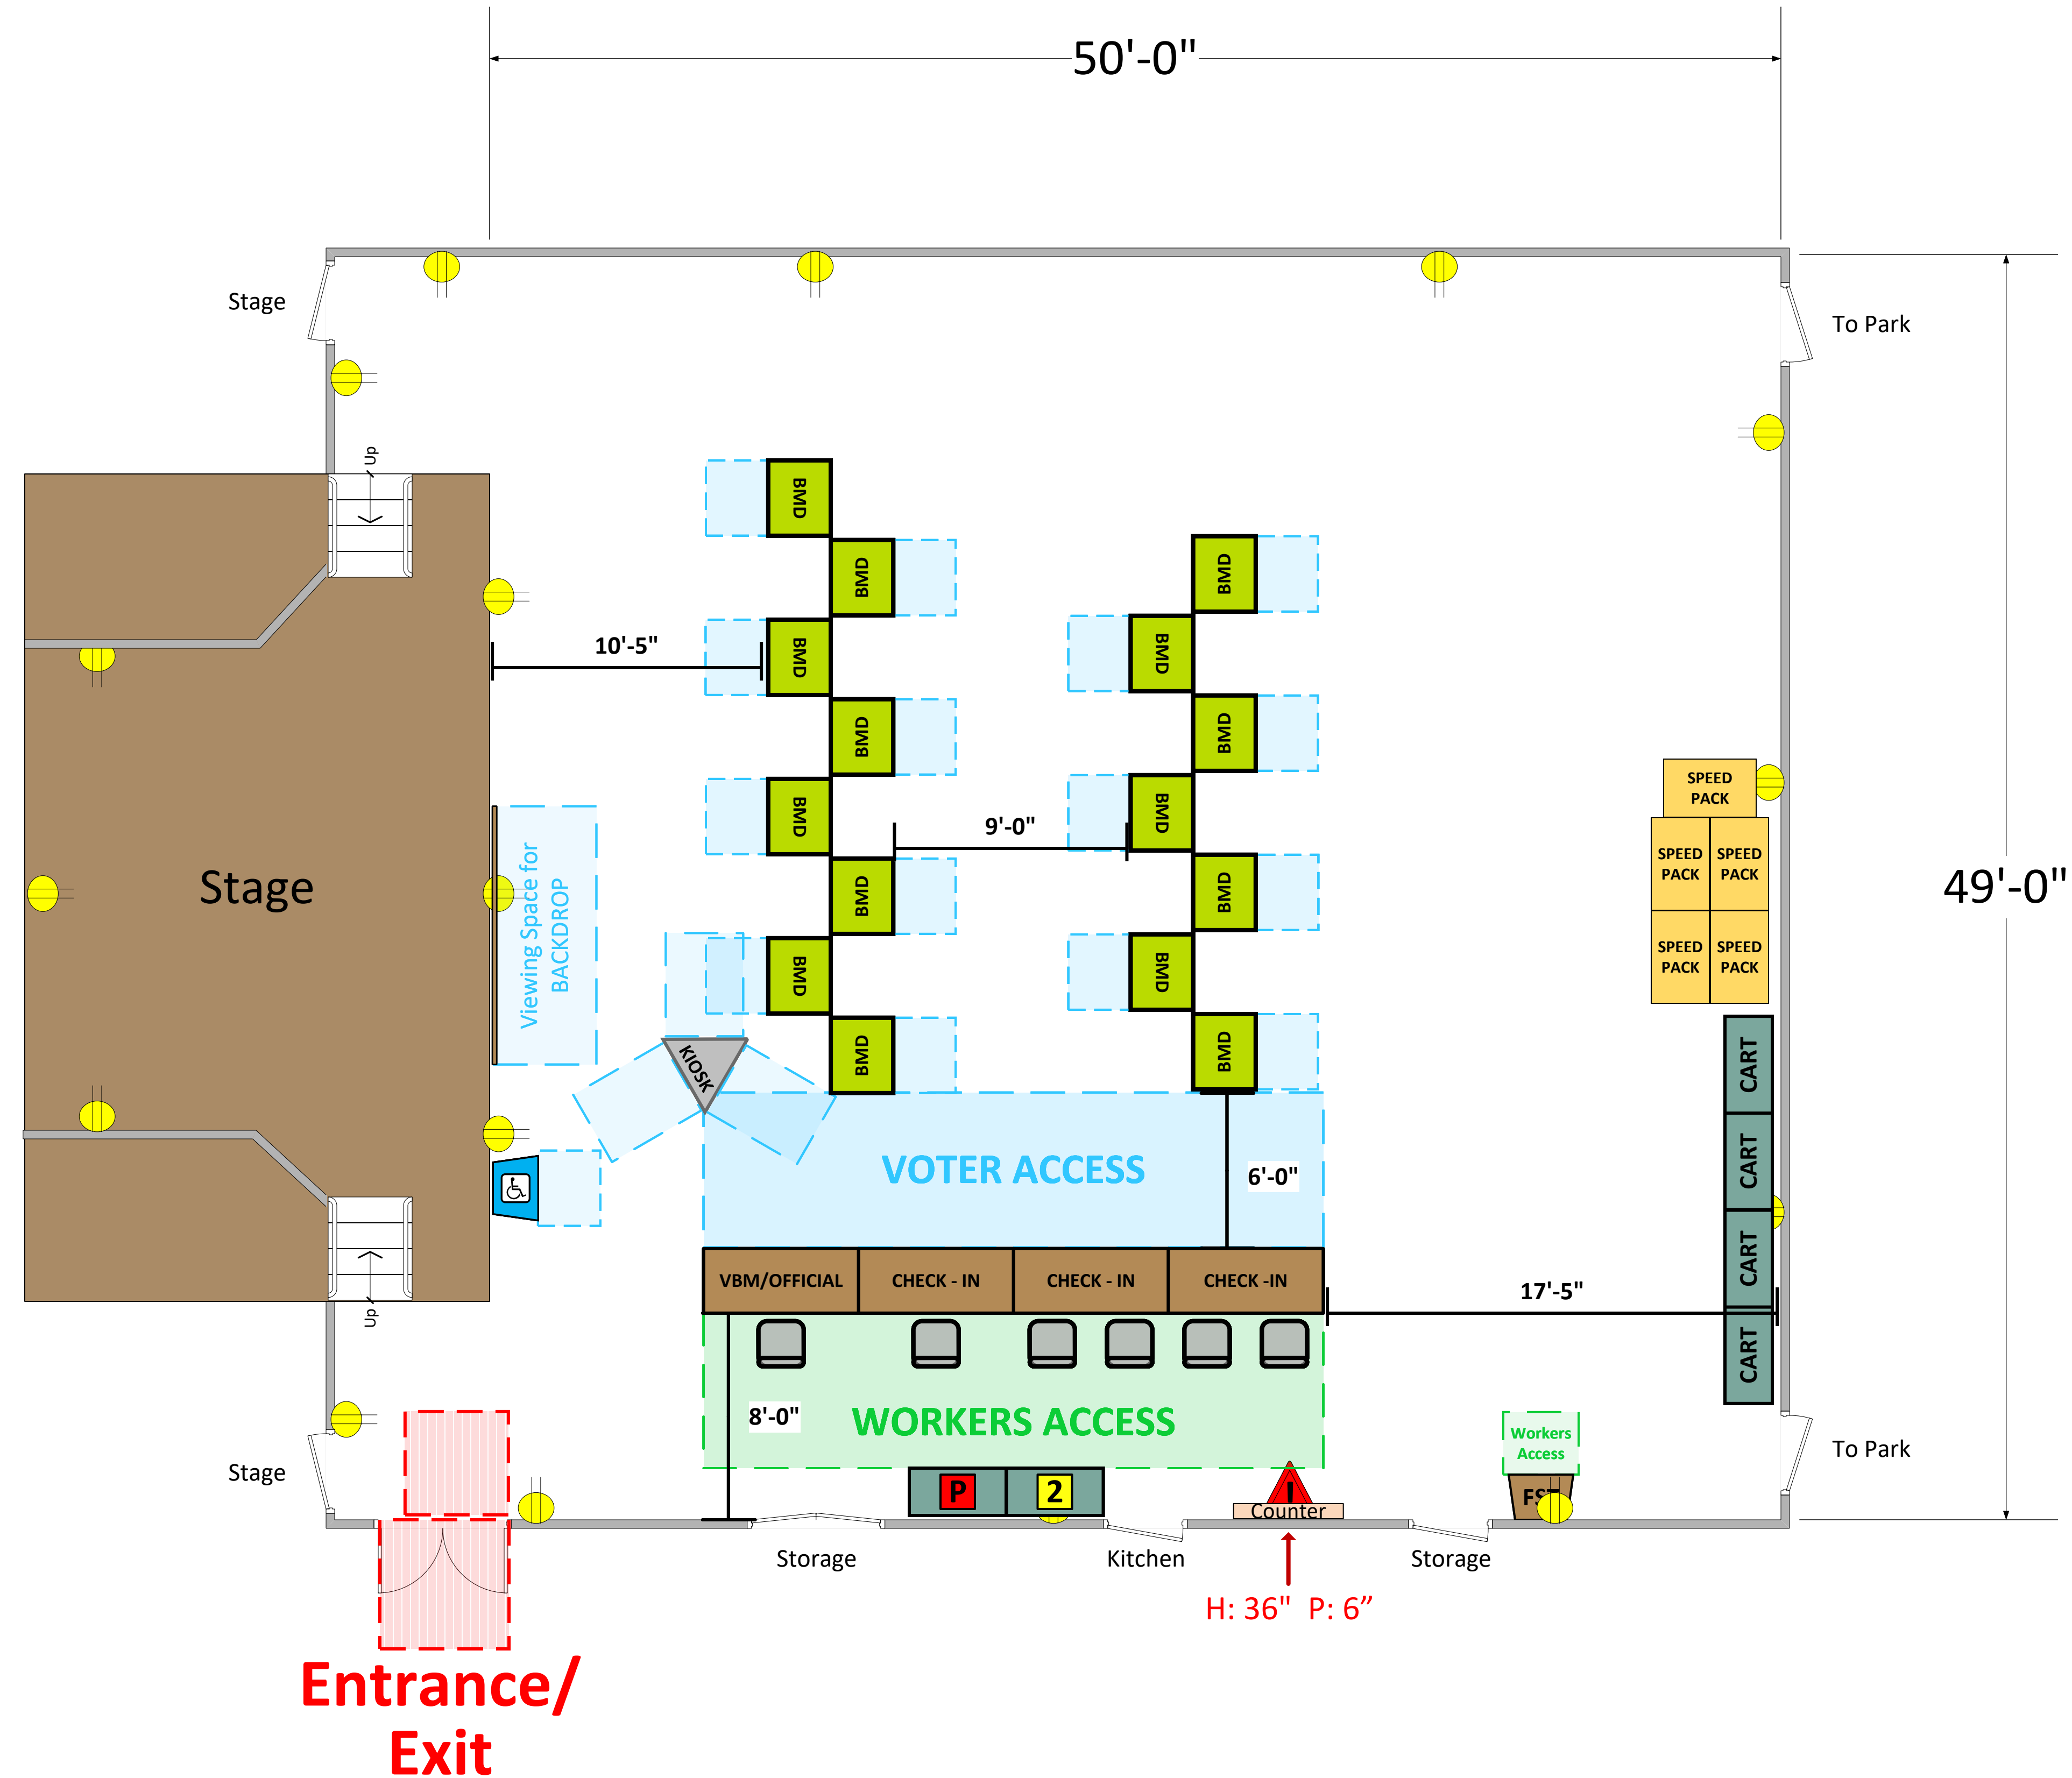

Multi-Purpose Room (2,450 Usable Sq. Ft.)

LEGEND

Room Size	Dimension: 50' x 49'	Sq. Ft: 2,450'
Number of BMDs	15	
POWER OUTLET		
PROTRUDING OBJECT		
Do Not Block Area		

TITLE
VCID 4490
Burrell-MacDonald Park

Each chair at a CHECK-IN station equals one ePollbook

Equipment By: Jaime Young	Date: 01/08/24
Skeleton Drawn By: David Chaparro	Date: 09/27/23
Scale: 1/4" inches = 1' Ft.	