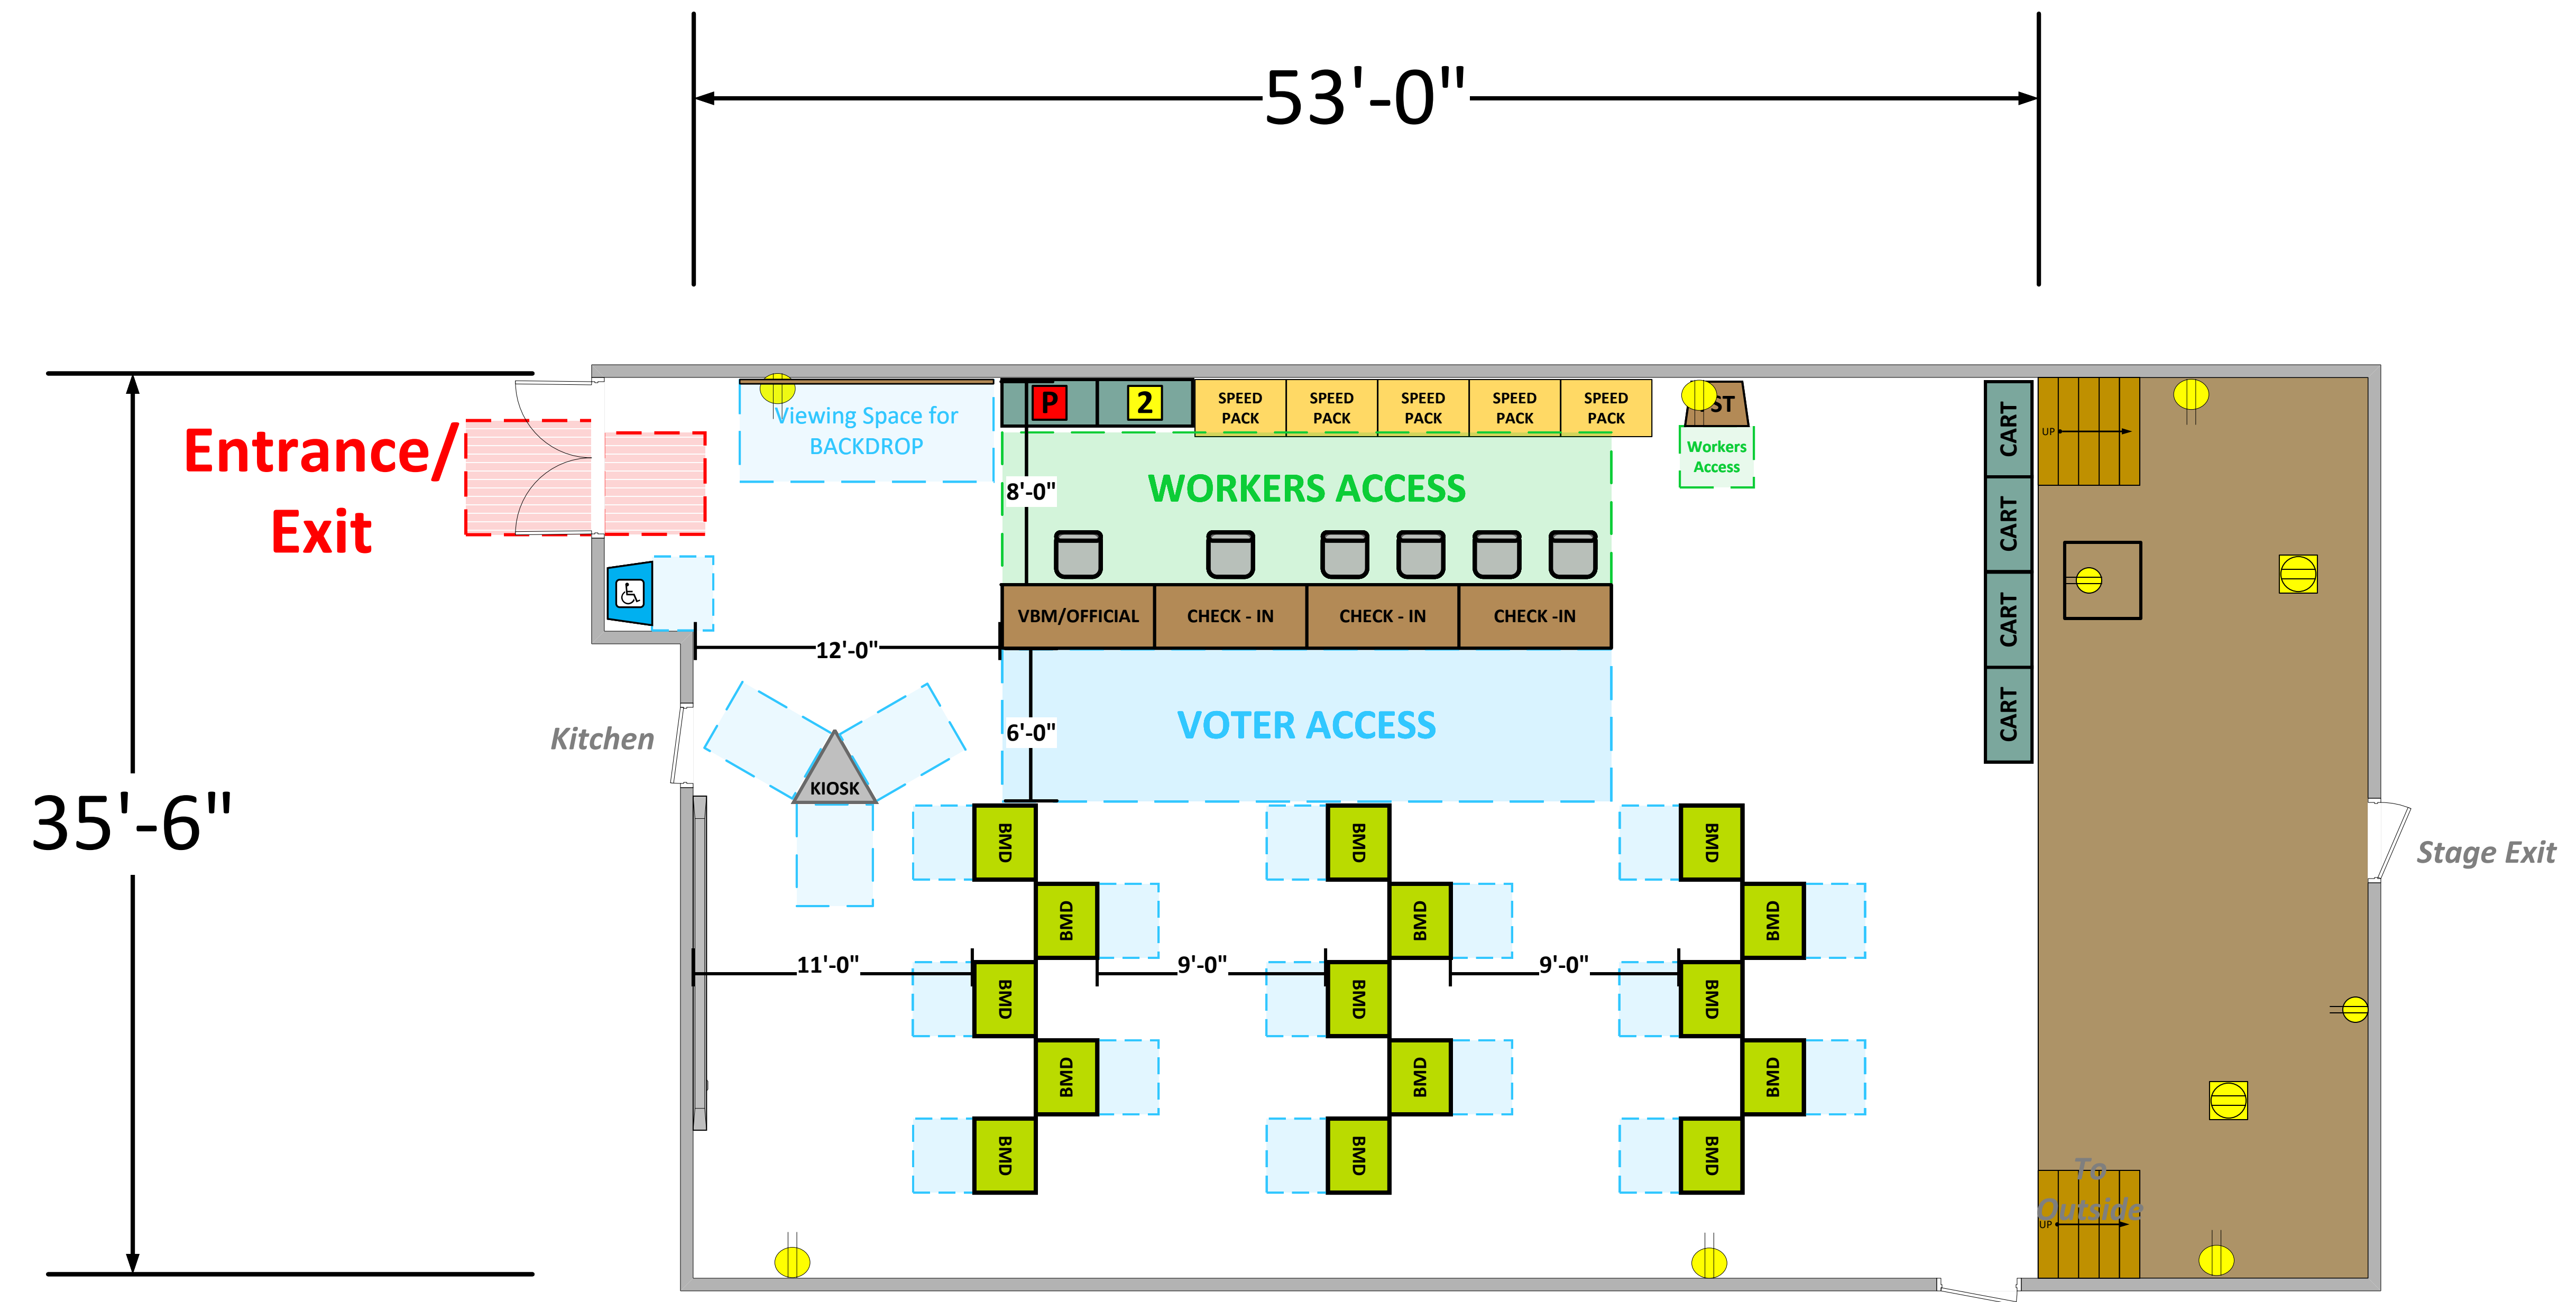

Gymnasium

(1,855 Usable Sq. Ft.)

LEGEND

Room Size	Dimension: 35' x 53'	Sq. Ft: 1,855
Number of BMDs	15	
POWER OUTLET		
PROTRUDING OBJECT		
Do Not Block Area		

VCID 4627
Dexter Park

Each chair at a CHECK-IN station equals one ePollbook

Equipment By: Dustin Fuller	Date: 01/19/2024
Skeleton Drawn By: Scott Taylor	Date: 01/09/24
Scale: 1/4" inches = 1' Ft.	