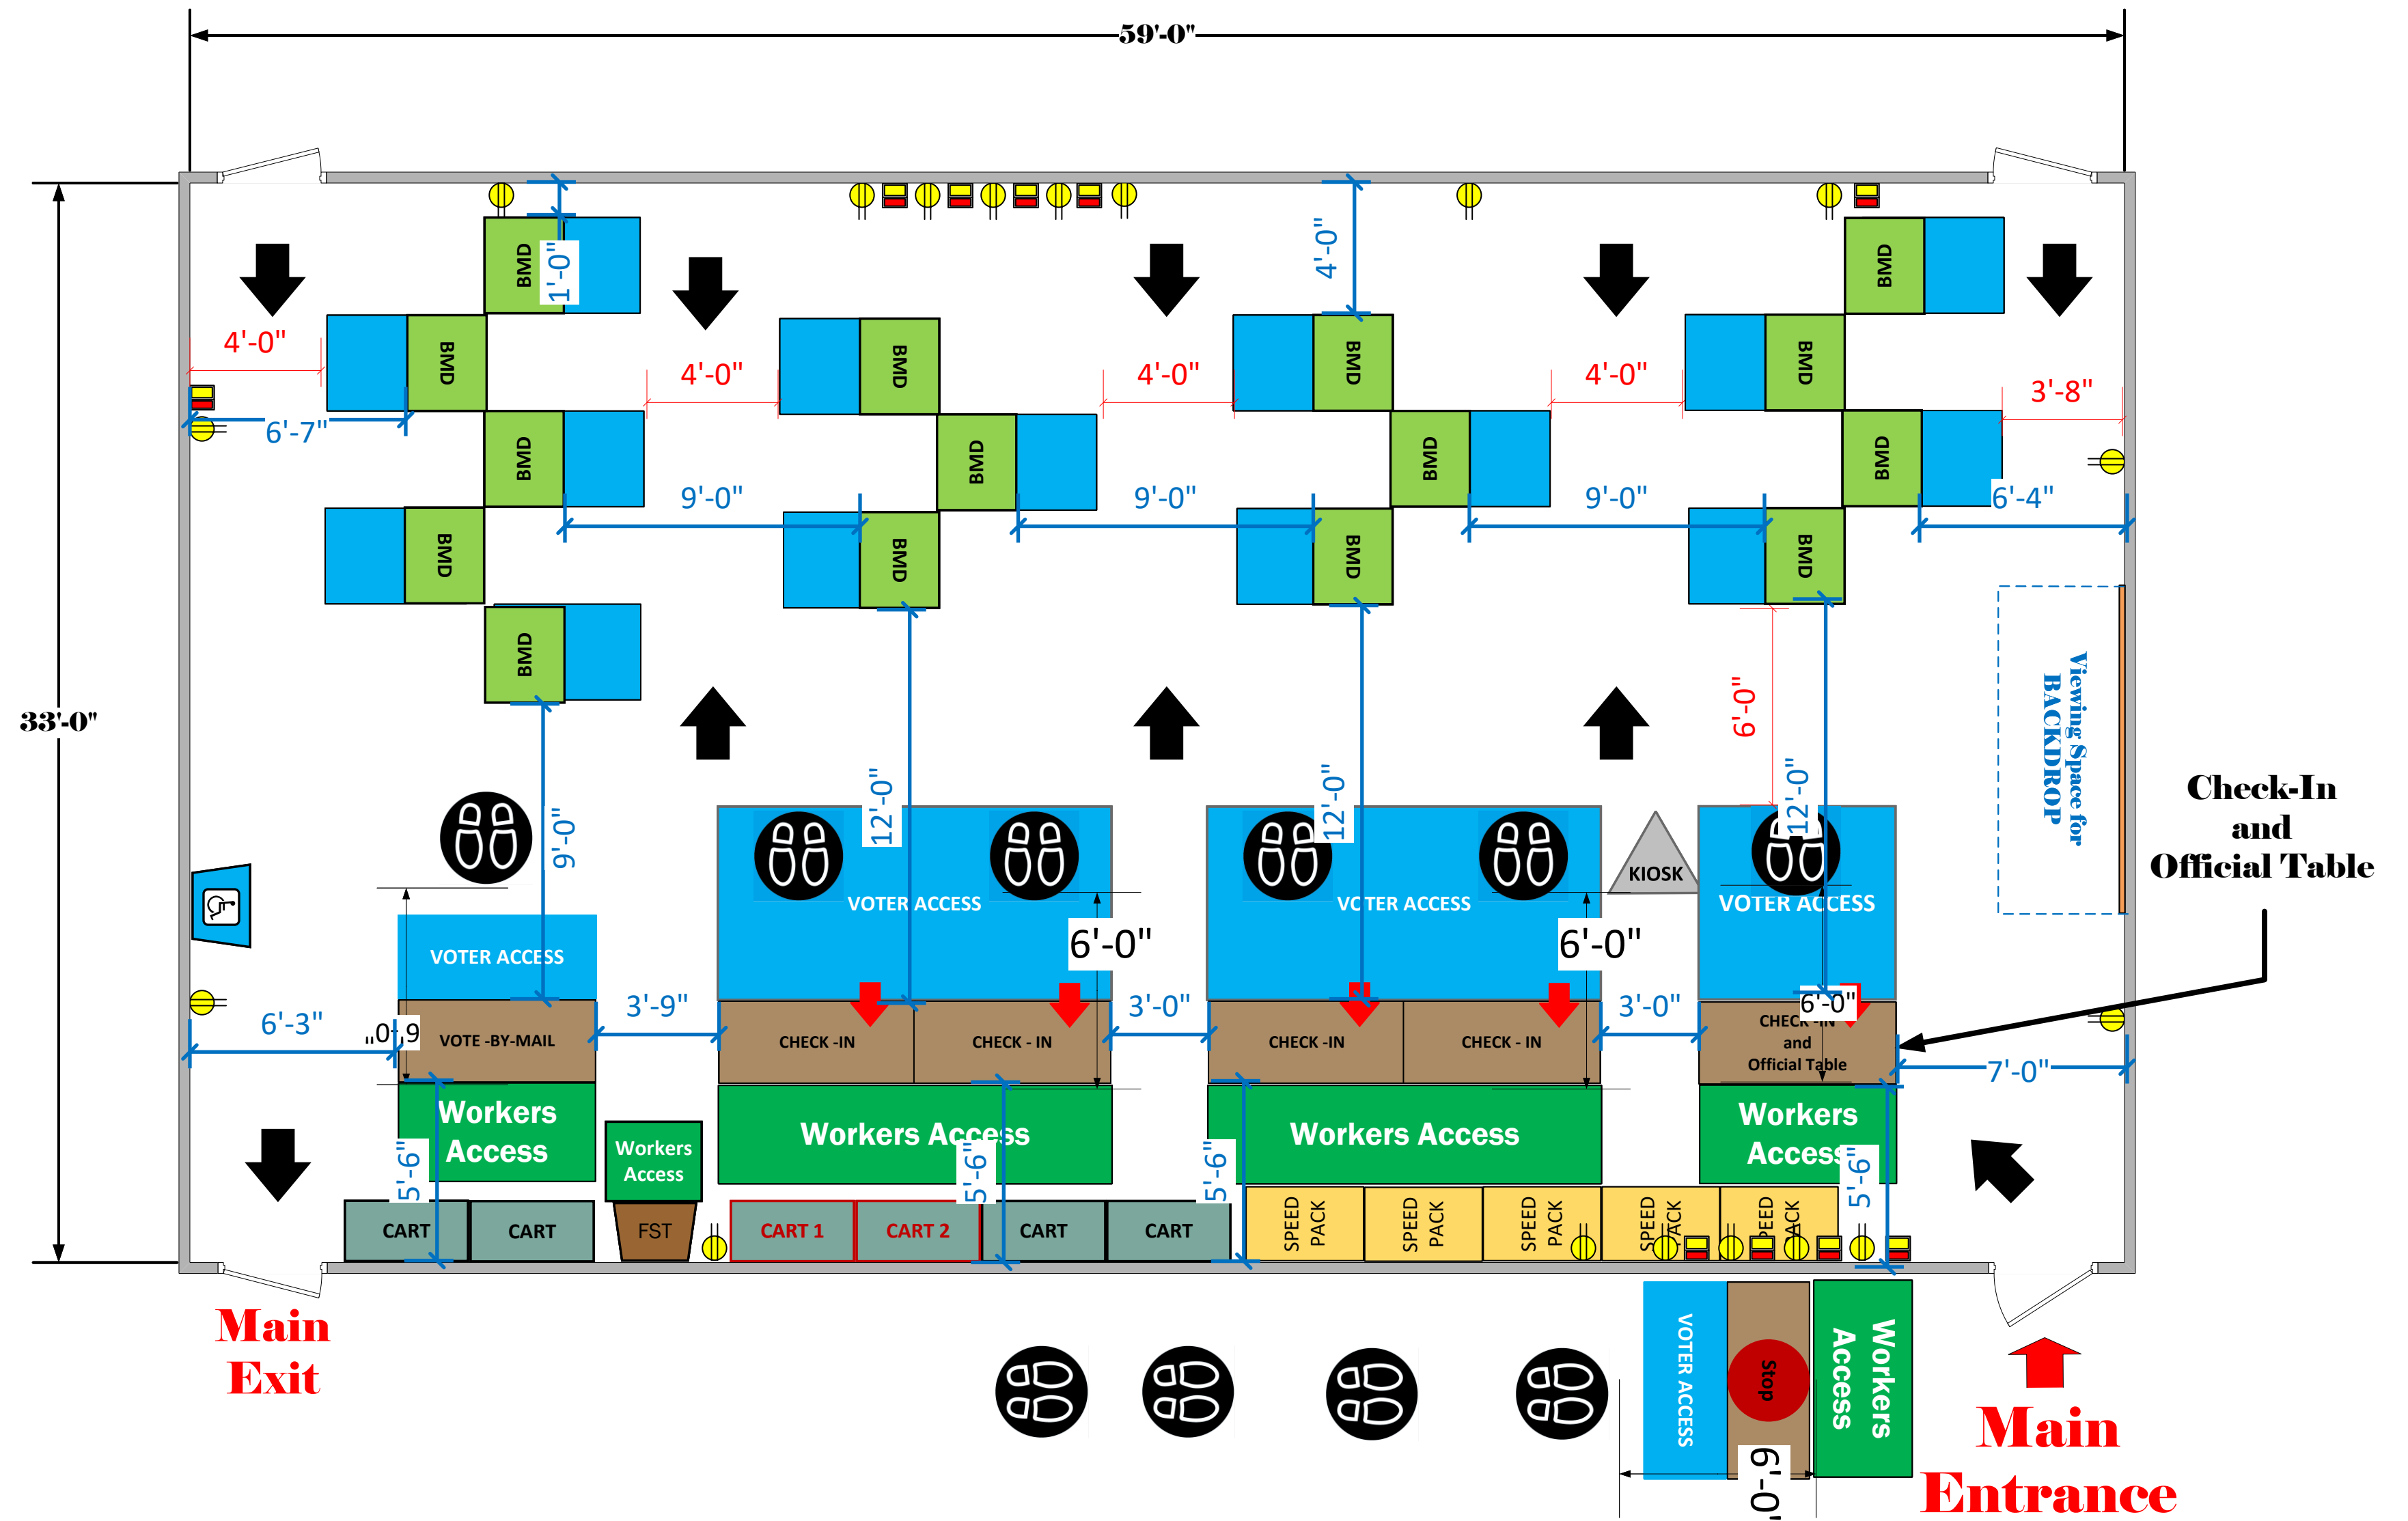

# Classrooms 1 and 2 (1,947 Sq. Ft.)

## LEGEND

Room Size	Dimension: 59' x 33'	Sq. Ft. 1,947'
EPB	Primary:	Secondary:
BMD	Total: 15	Actual: 15
Circuits	Total:	Usable:
Floor Decals		
BALLOT MARKING DEVICE		
CHECK IN TABLE		
BMD CART		
BACKDROP		
KIOSK		
POWER OUTLET		
PROTRUDING OBJECT		
ROUTER		
POWER CORDS		

**Mark Keppel  
Elementary School  
VC ID# 4630**

SCALE	1:48
DRAWN BY	Ryan Rivas