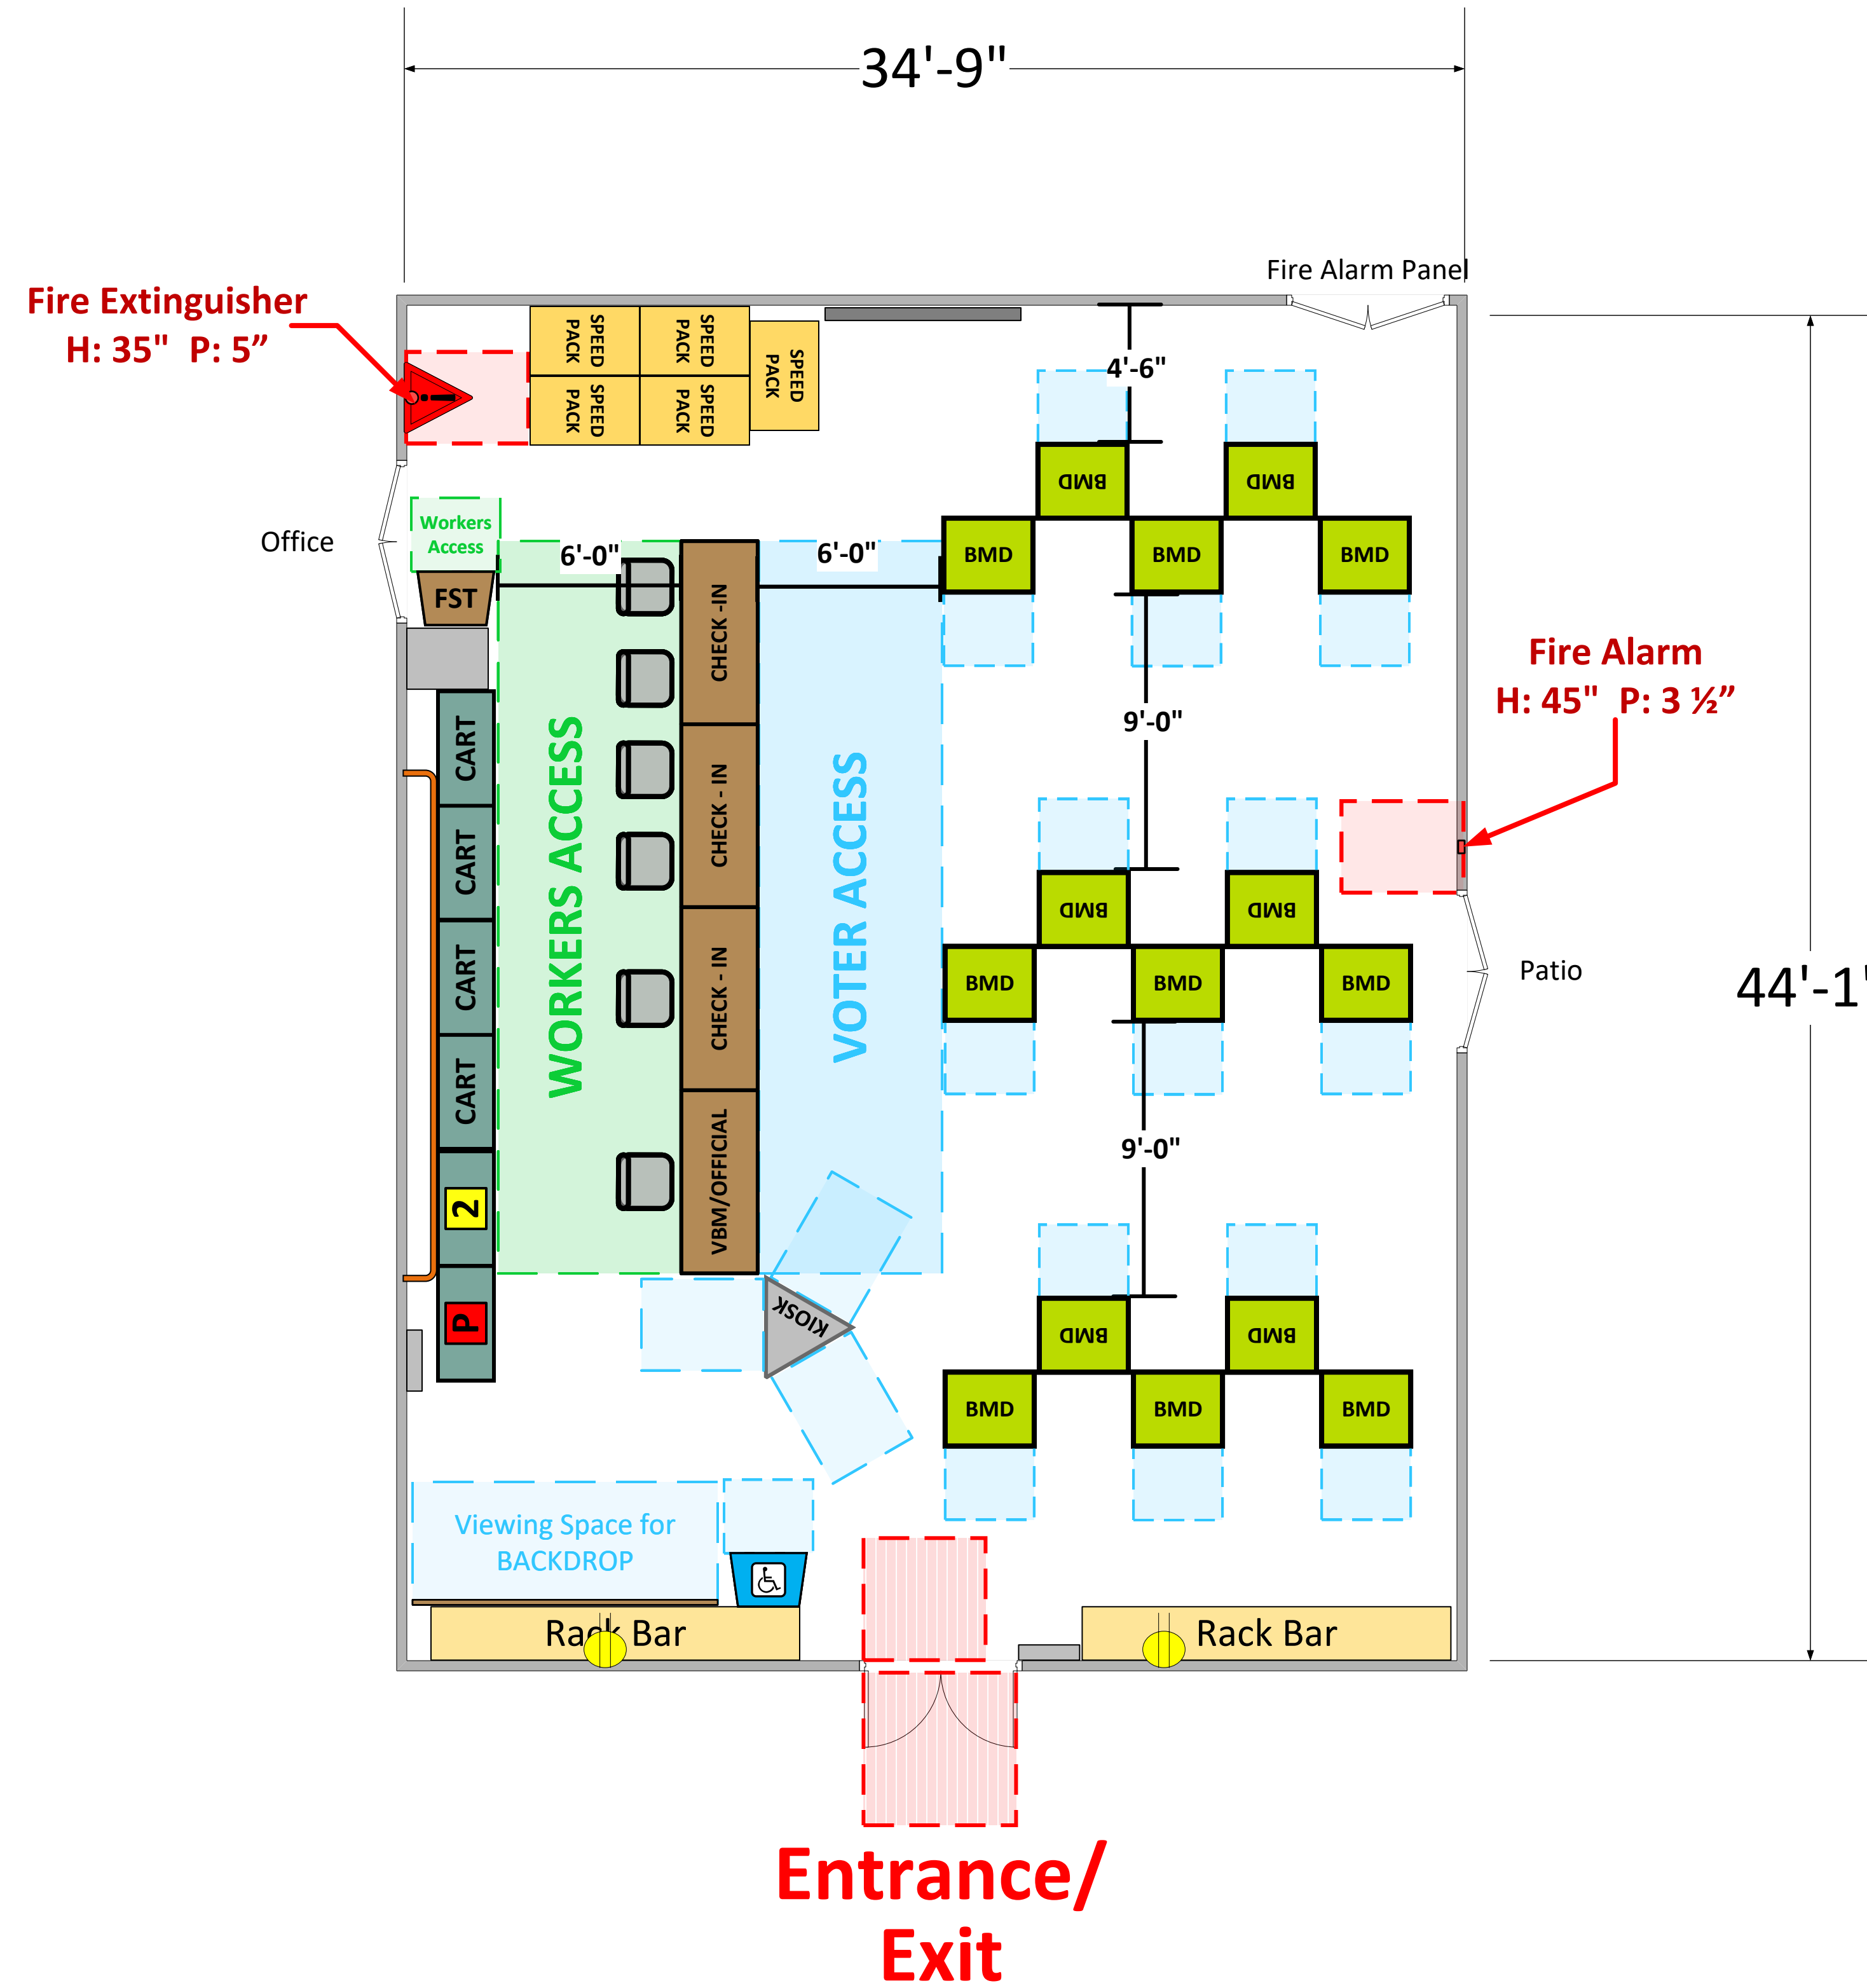

Multi-Purpose Room (1,442 Sq. Ft.)

LEGEND

Room Size	Dimension: 34'5" x 44'1"	Sq. Ft: 1,442
Number of BMDs	15	
POWER OUTLET		
PROTRUDING OBJECT		
Do Not Block Area		

TITLE
VCID 467
Montebello – Commerce YMCA

Each chair at a CHECK-IN station equals one ePollbook

Equipment By: Carlos Montejano	Date: 12/13/2023
Skeleton Drawn By: David Chaparro	Date: 09/21/2023
Scale: 1/4" inches = 1' Ft.	