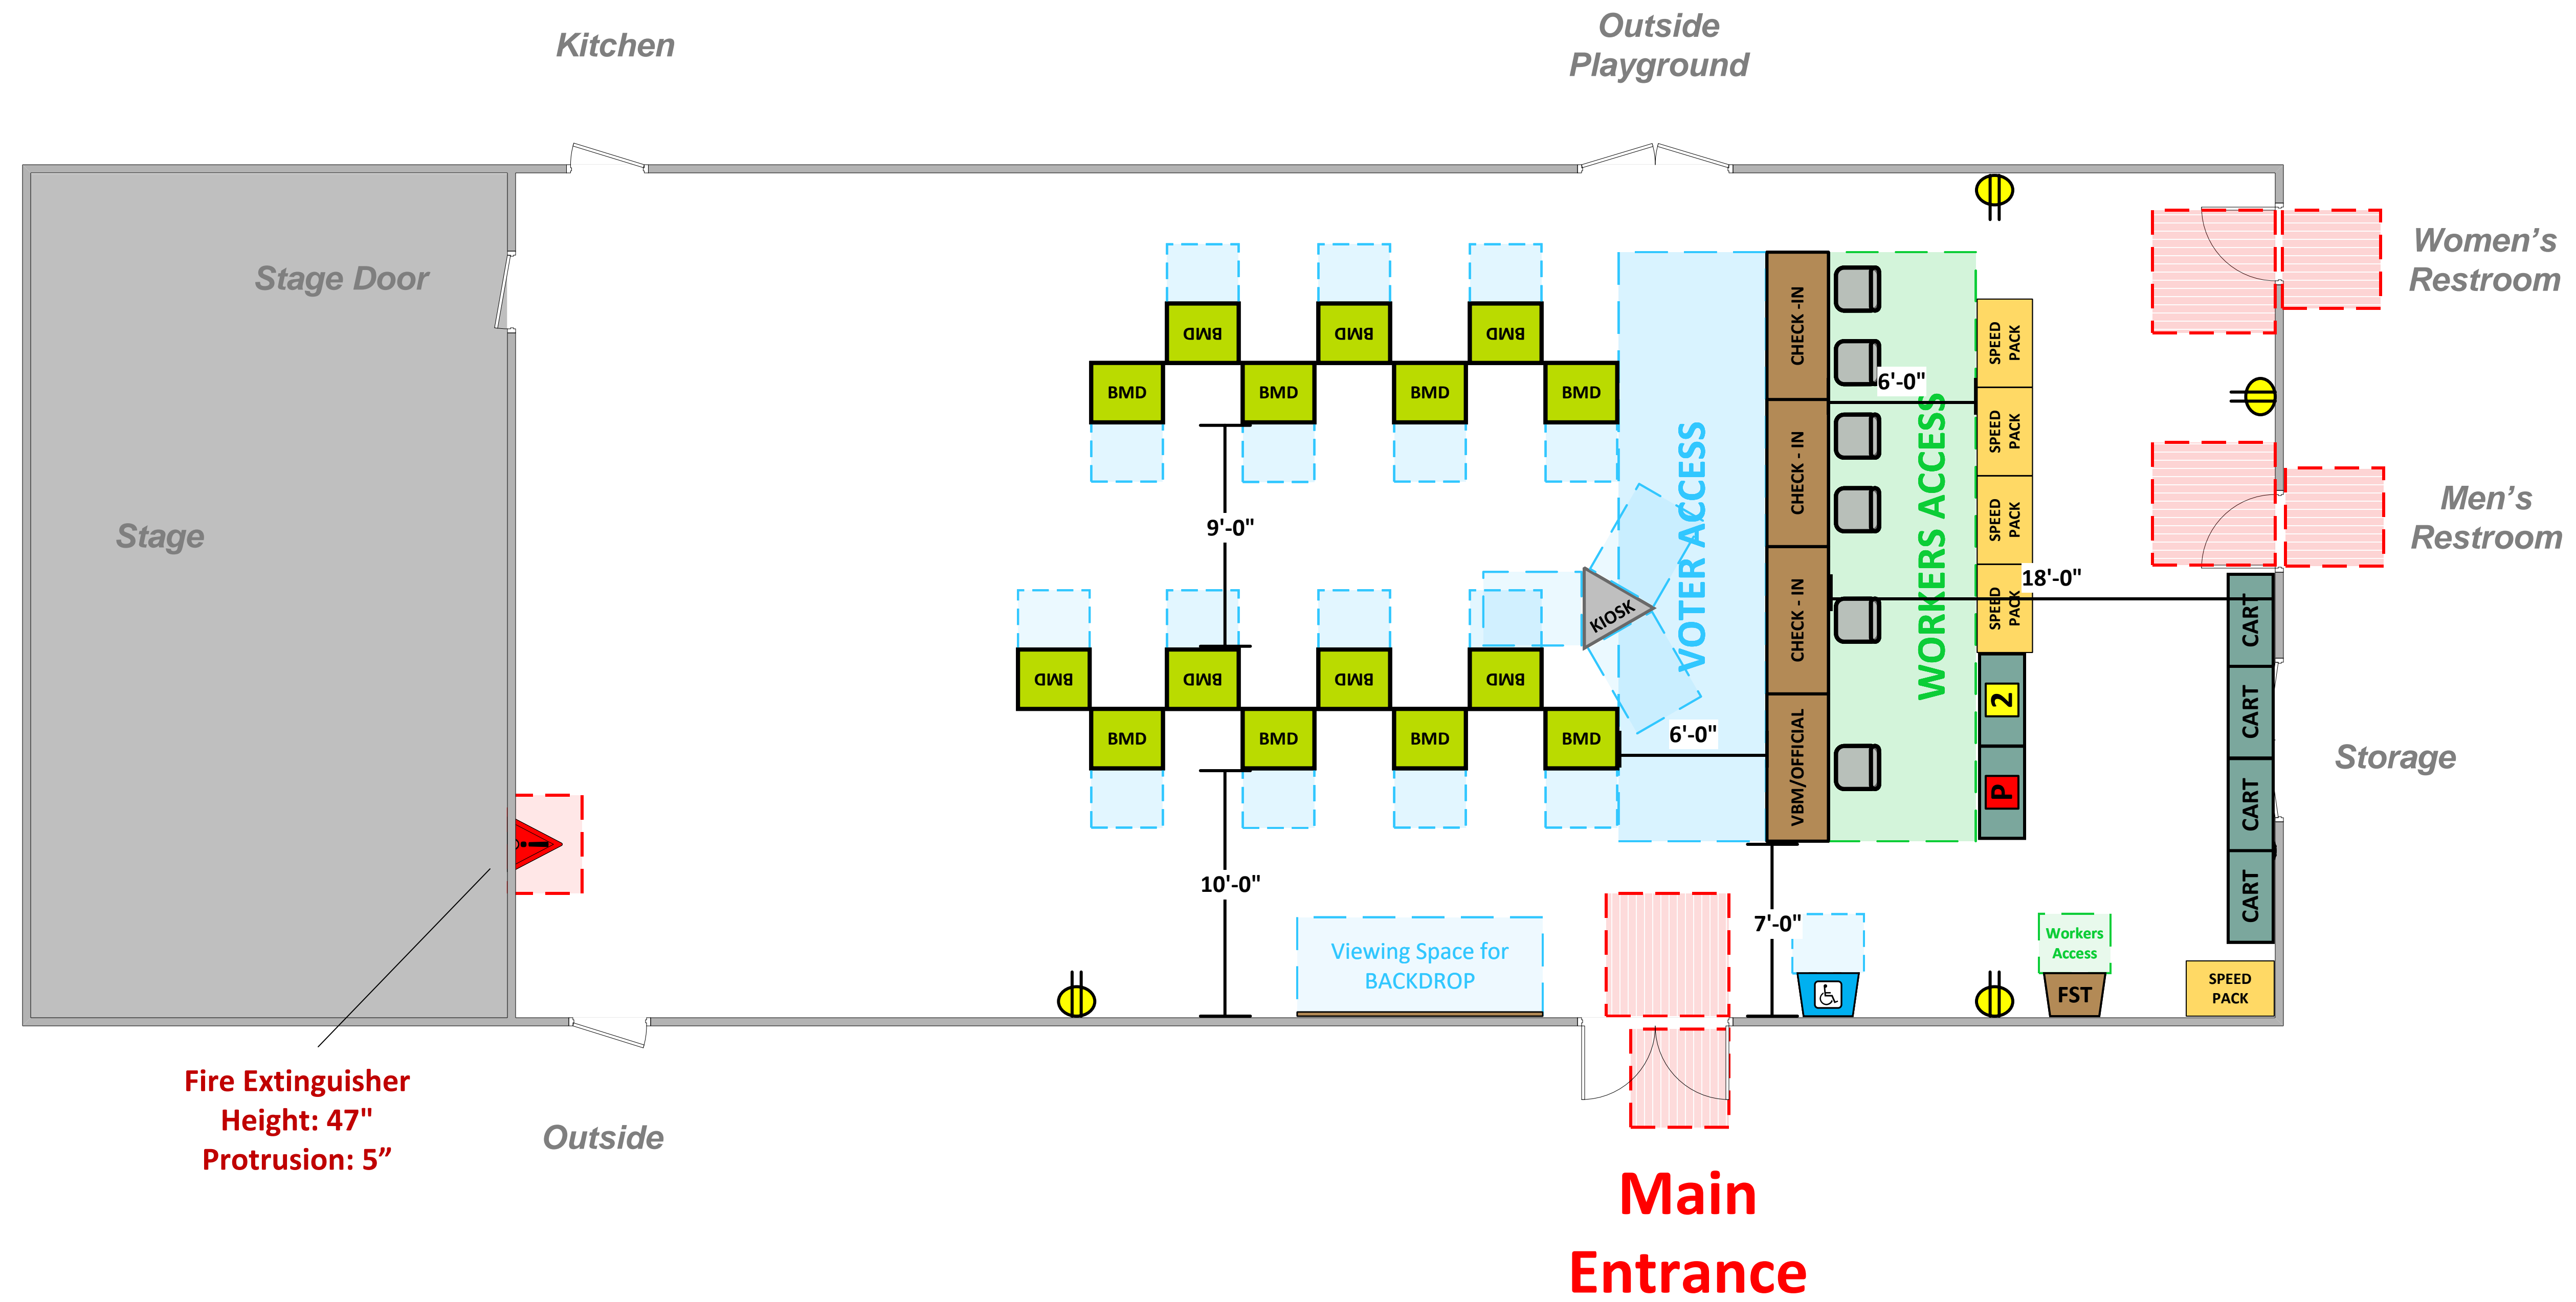

Multi-Purpose Room (3,156 Sq. Ft.)

LEGEND

Room Size	Dimension: 91' X34'	Sq. Ft: 3,156
Number of BMDs	15	
POWER OUTLET		
PROTRUDING OBJECT		
Do Not Block Area		

TITLE
VCID 4836
Maxwell Elementary School

Each chair at a CHECK-IN station equals one ePollbook

Equipment By: Dustin Fuller	Date: 01/20/2024
Skeleton Drawn By: Dustin Fuller	Date: 01/11/2024
Scale: 1/4" inches = 1' Ft.	