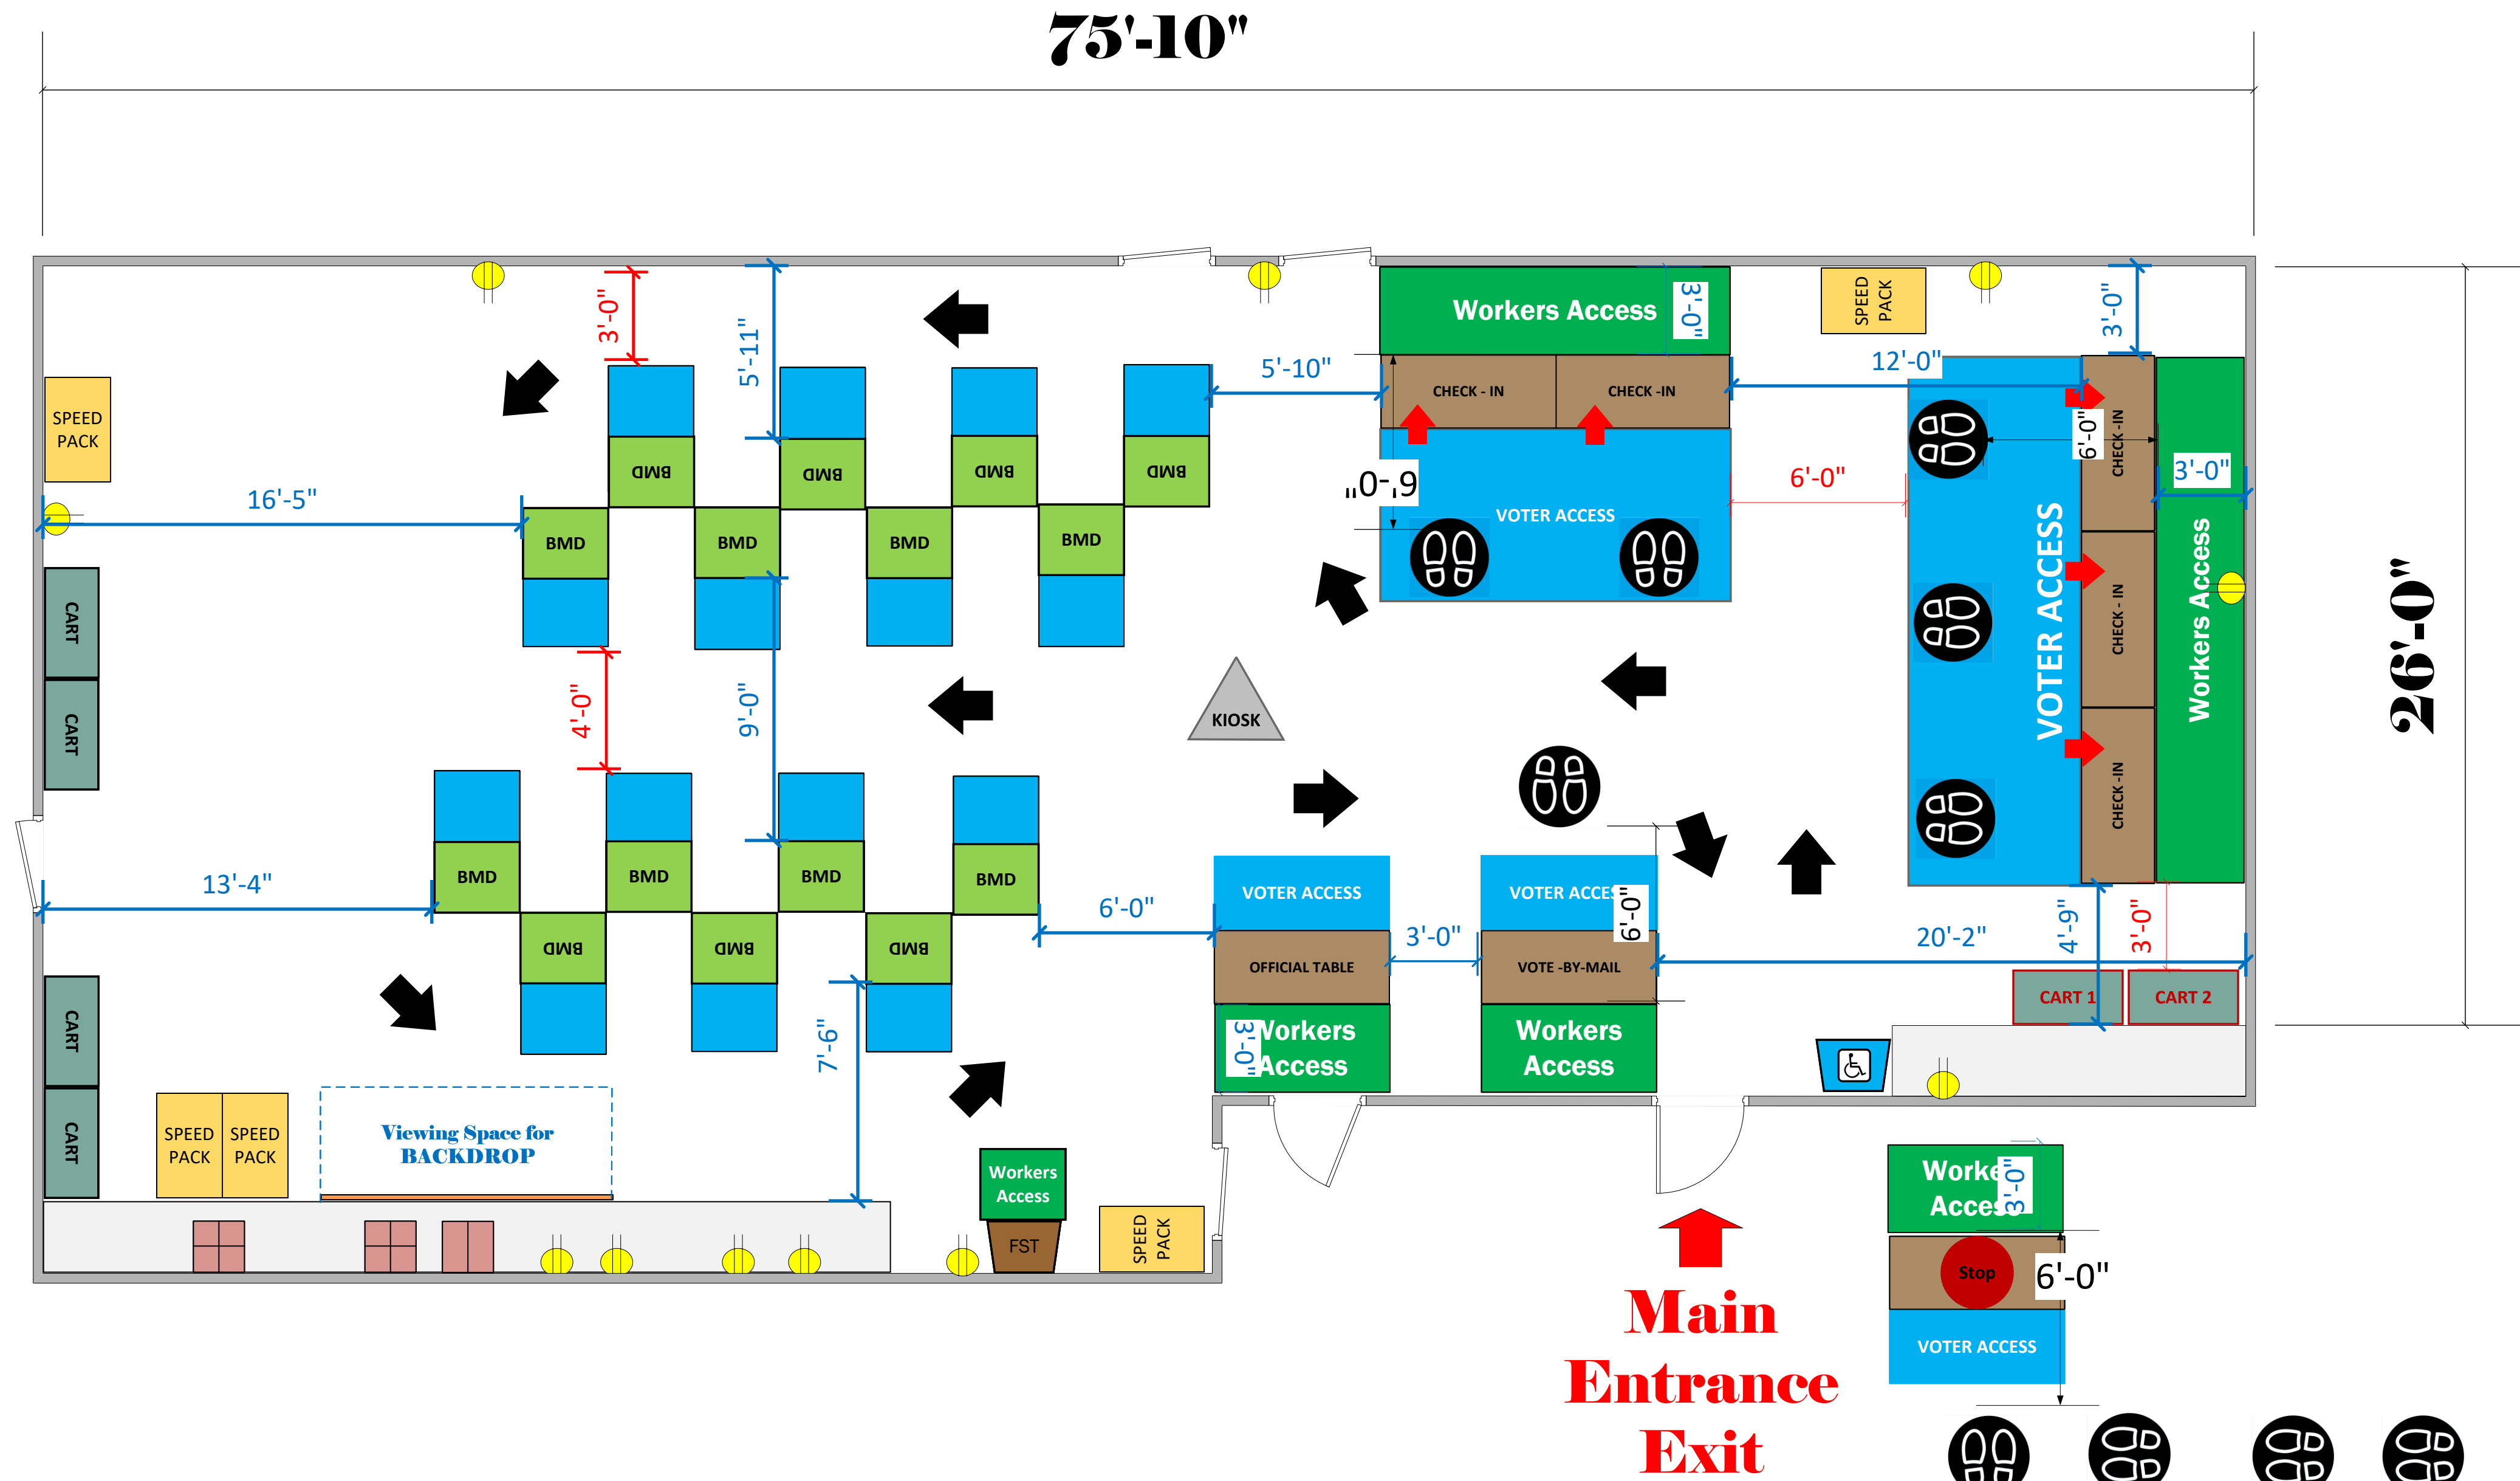

# Studio 1 & 2

(1,946 Sq Ft)

## LEGEND

Room Size	Dimension: 75'10" x 26'	Sq. Ft: 1,971
EPB	Primary:	Secondary:
BMD	Total: 15	Actual:
Circuits	Total:	Usable:
Floor Decals		
BALLOT MARKING DEVICE		
CHECK IN TABLE		
BMD CART		
BACKDROP		
KIOSK		
POWER OUTLET		
PROTRUDING OBJECT		
ROUTER		
POWER CORDS		

**Brand Studios**  
VC ID# 4870

1:48

DRAWN BY  
**David Chaparro**