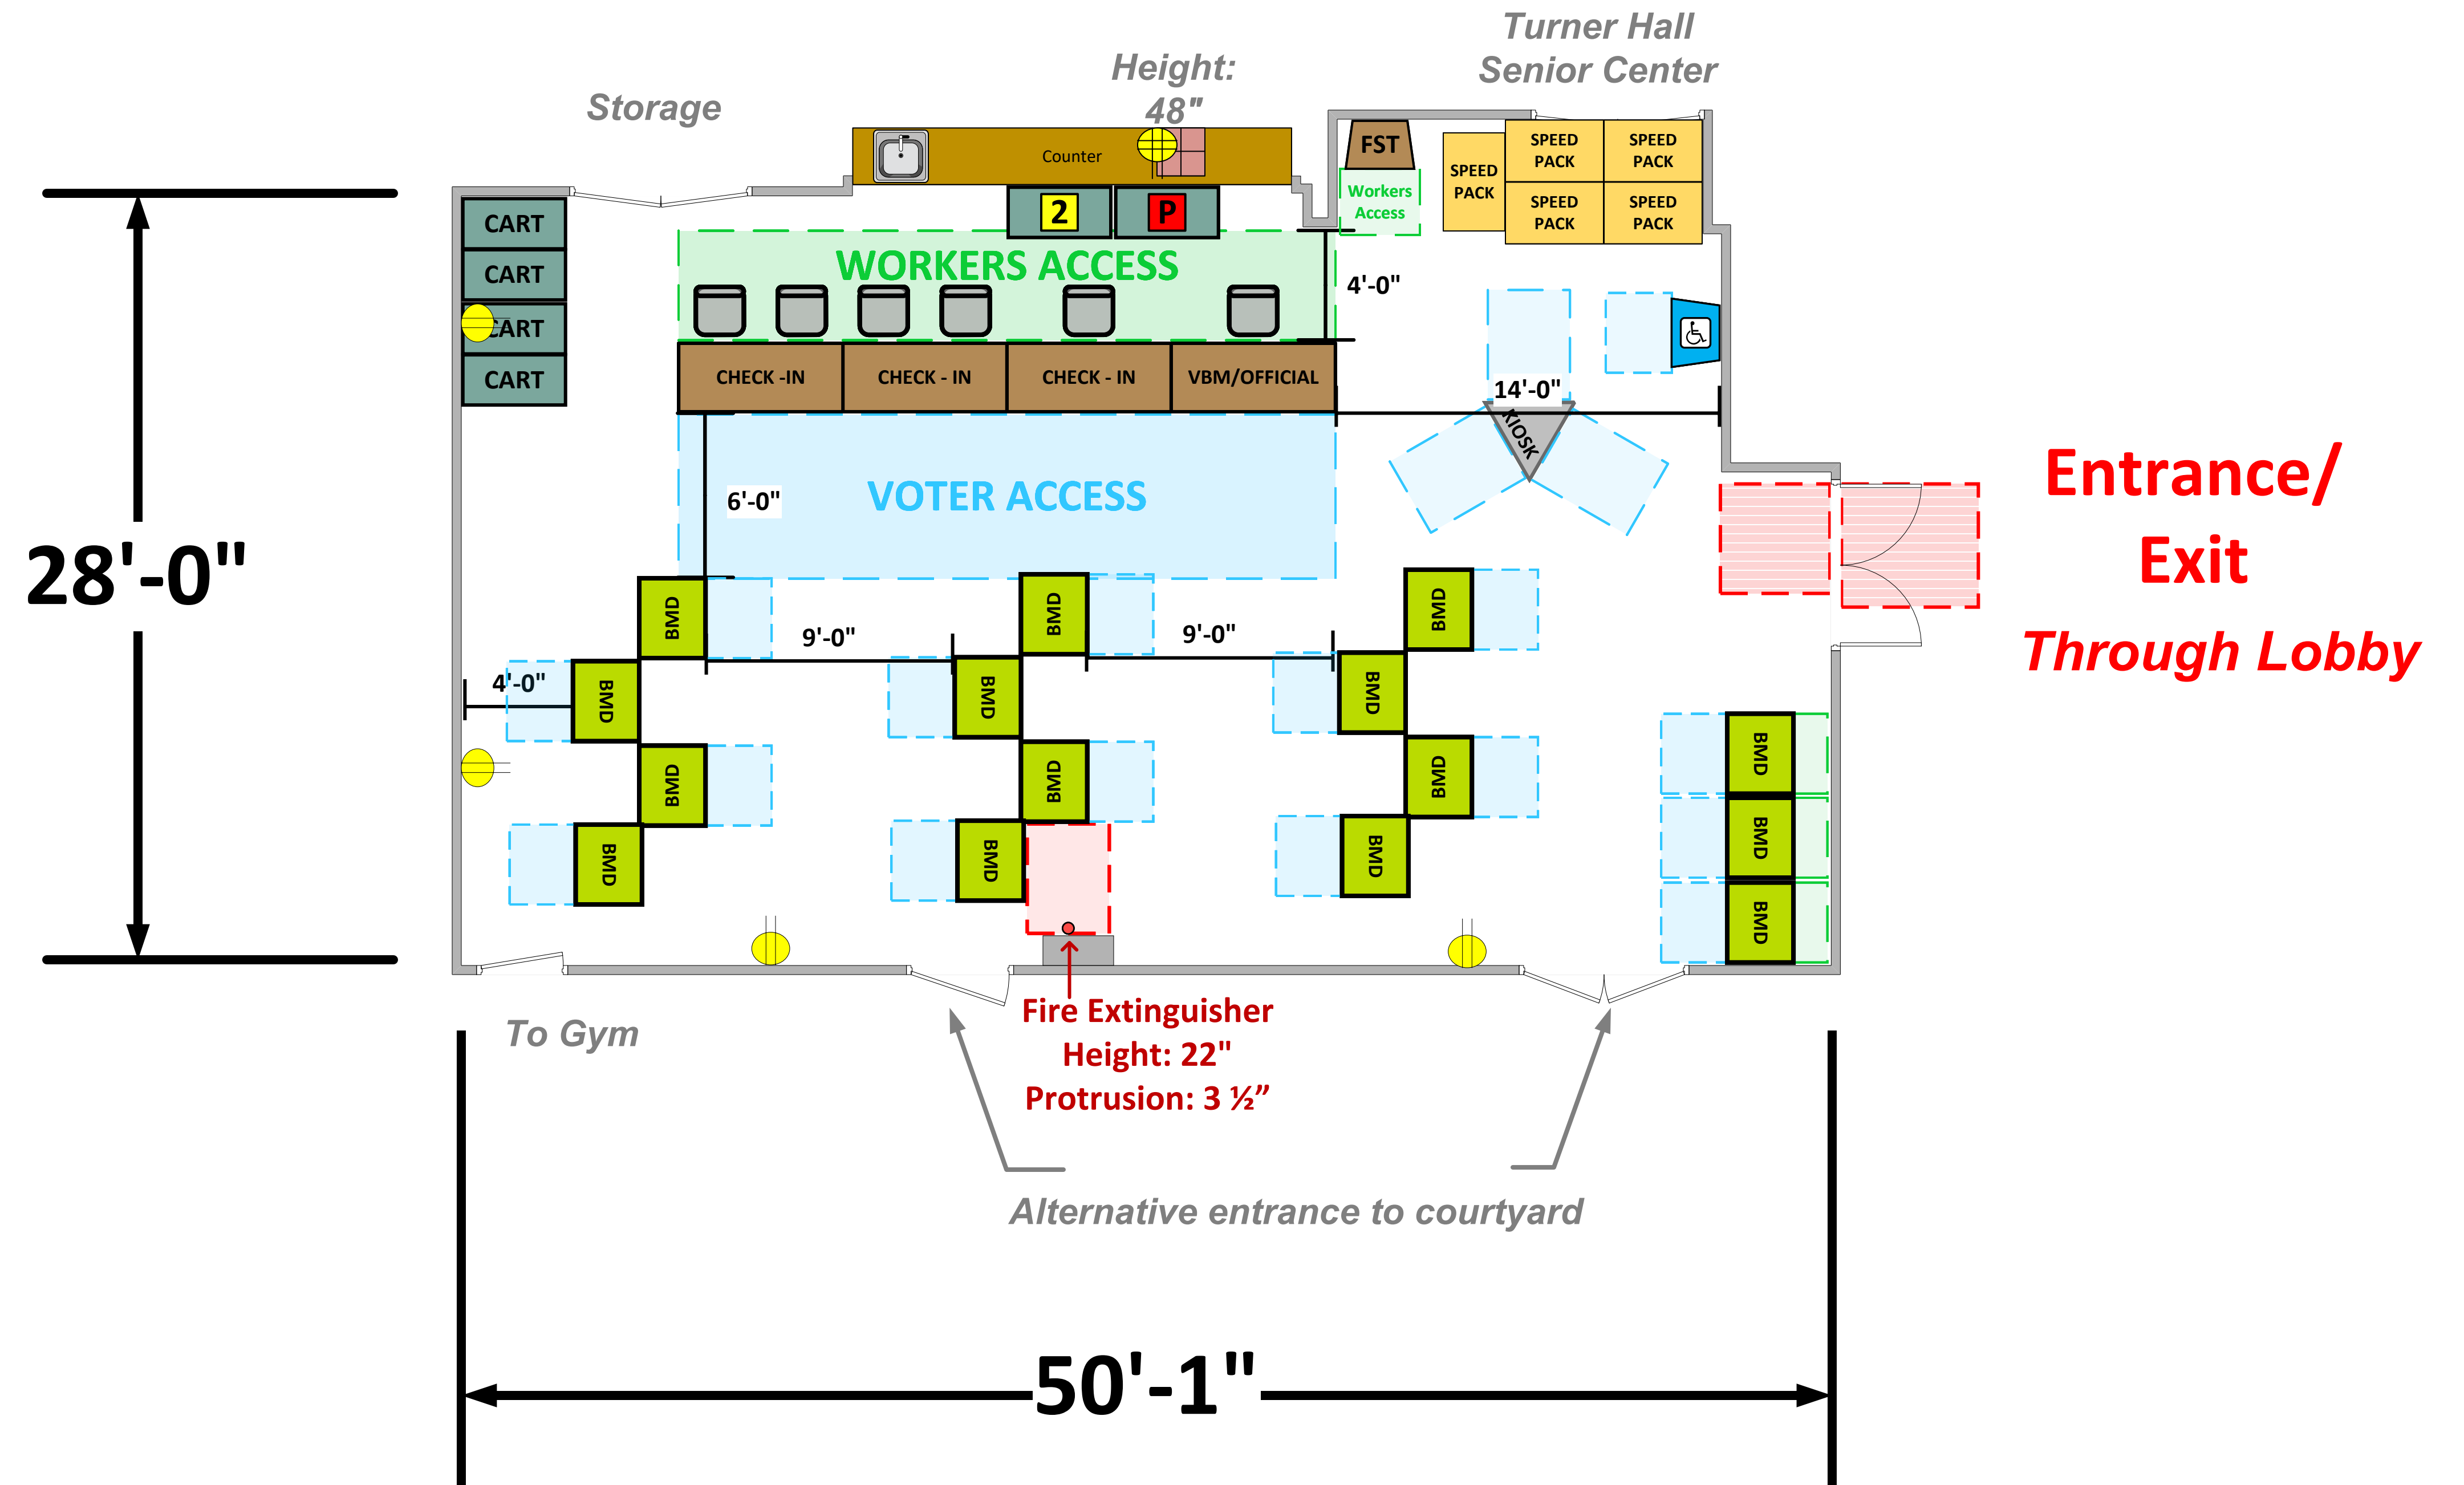

Multi Purpose Room (1,371 Sq. Ft.)

LEGEND

Room Size	Dimension: 28' X 50'1"	Sq. Ft: 1,371
Number of BMDs	15	
POWER OUTLET		
PROTRUDING OBJECT		
Do Not Block Area		

VCID 4922
Clara Street Park

Each chair at a CHECK-IN station equals one ePollbook

Equipment By: Anthony Gonzalez	Date: 03/13/26
Skeleton Drawn By: Jonathan Gonzalez / Anthony Gonzalez	Date: 03/13/26
Scale: 1/4" inches = 1' Ft.	