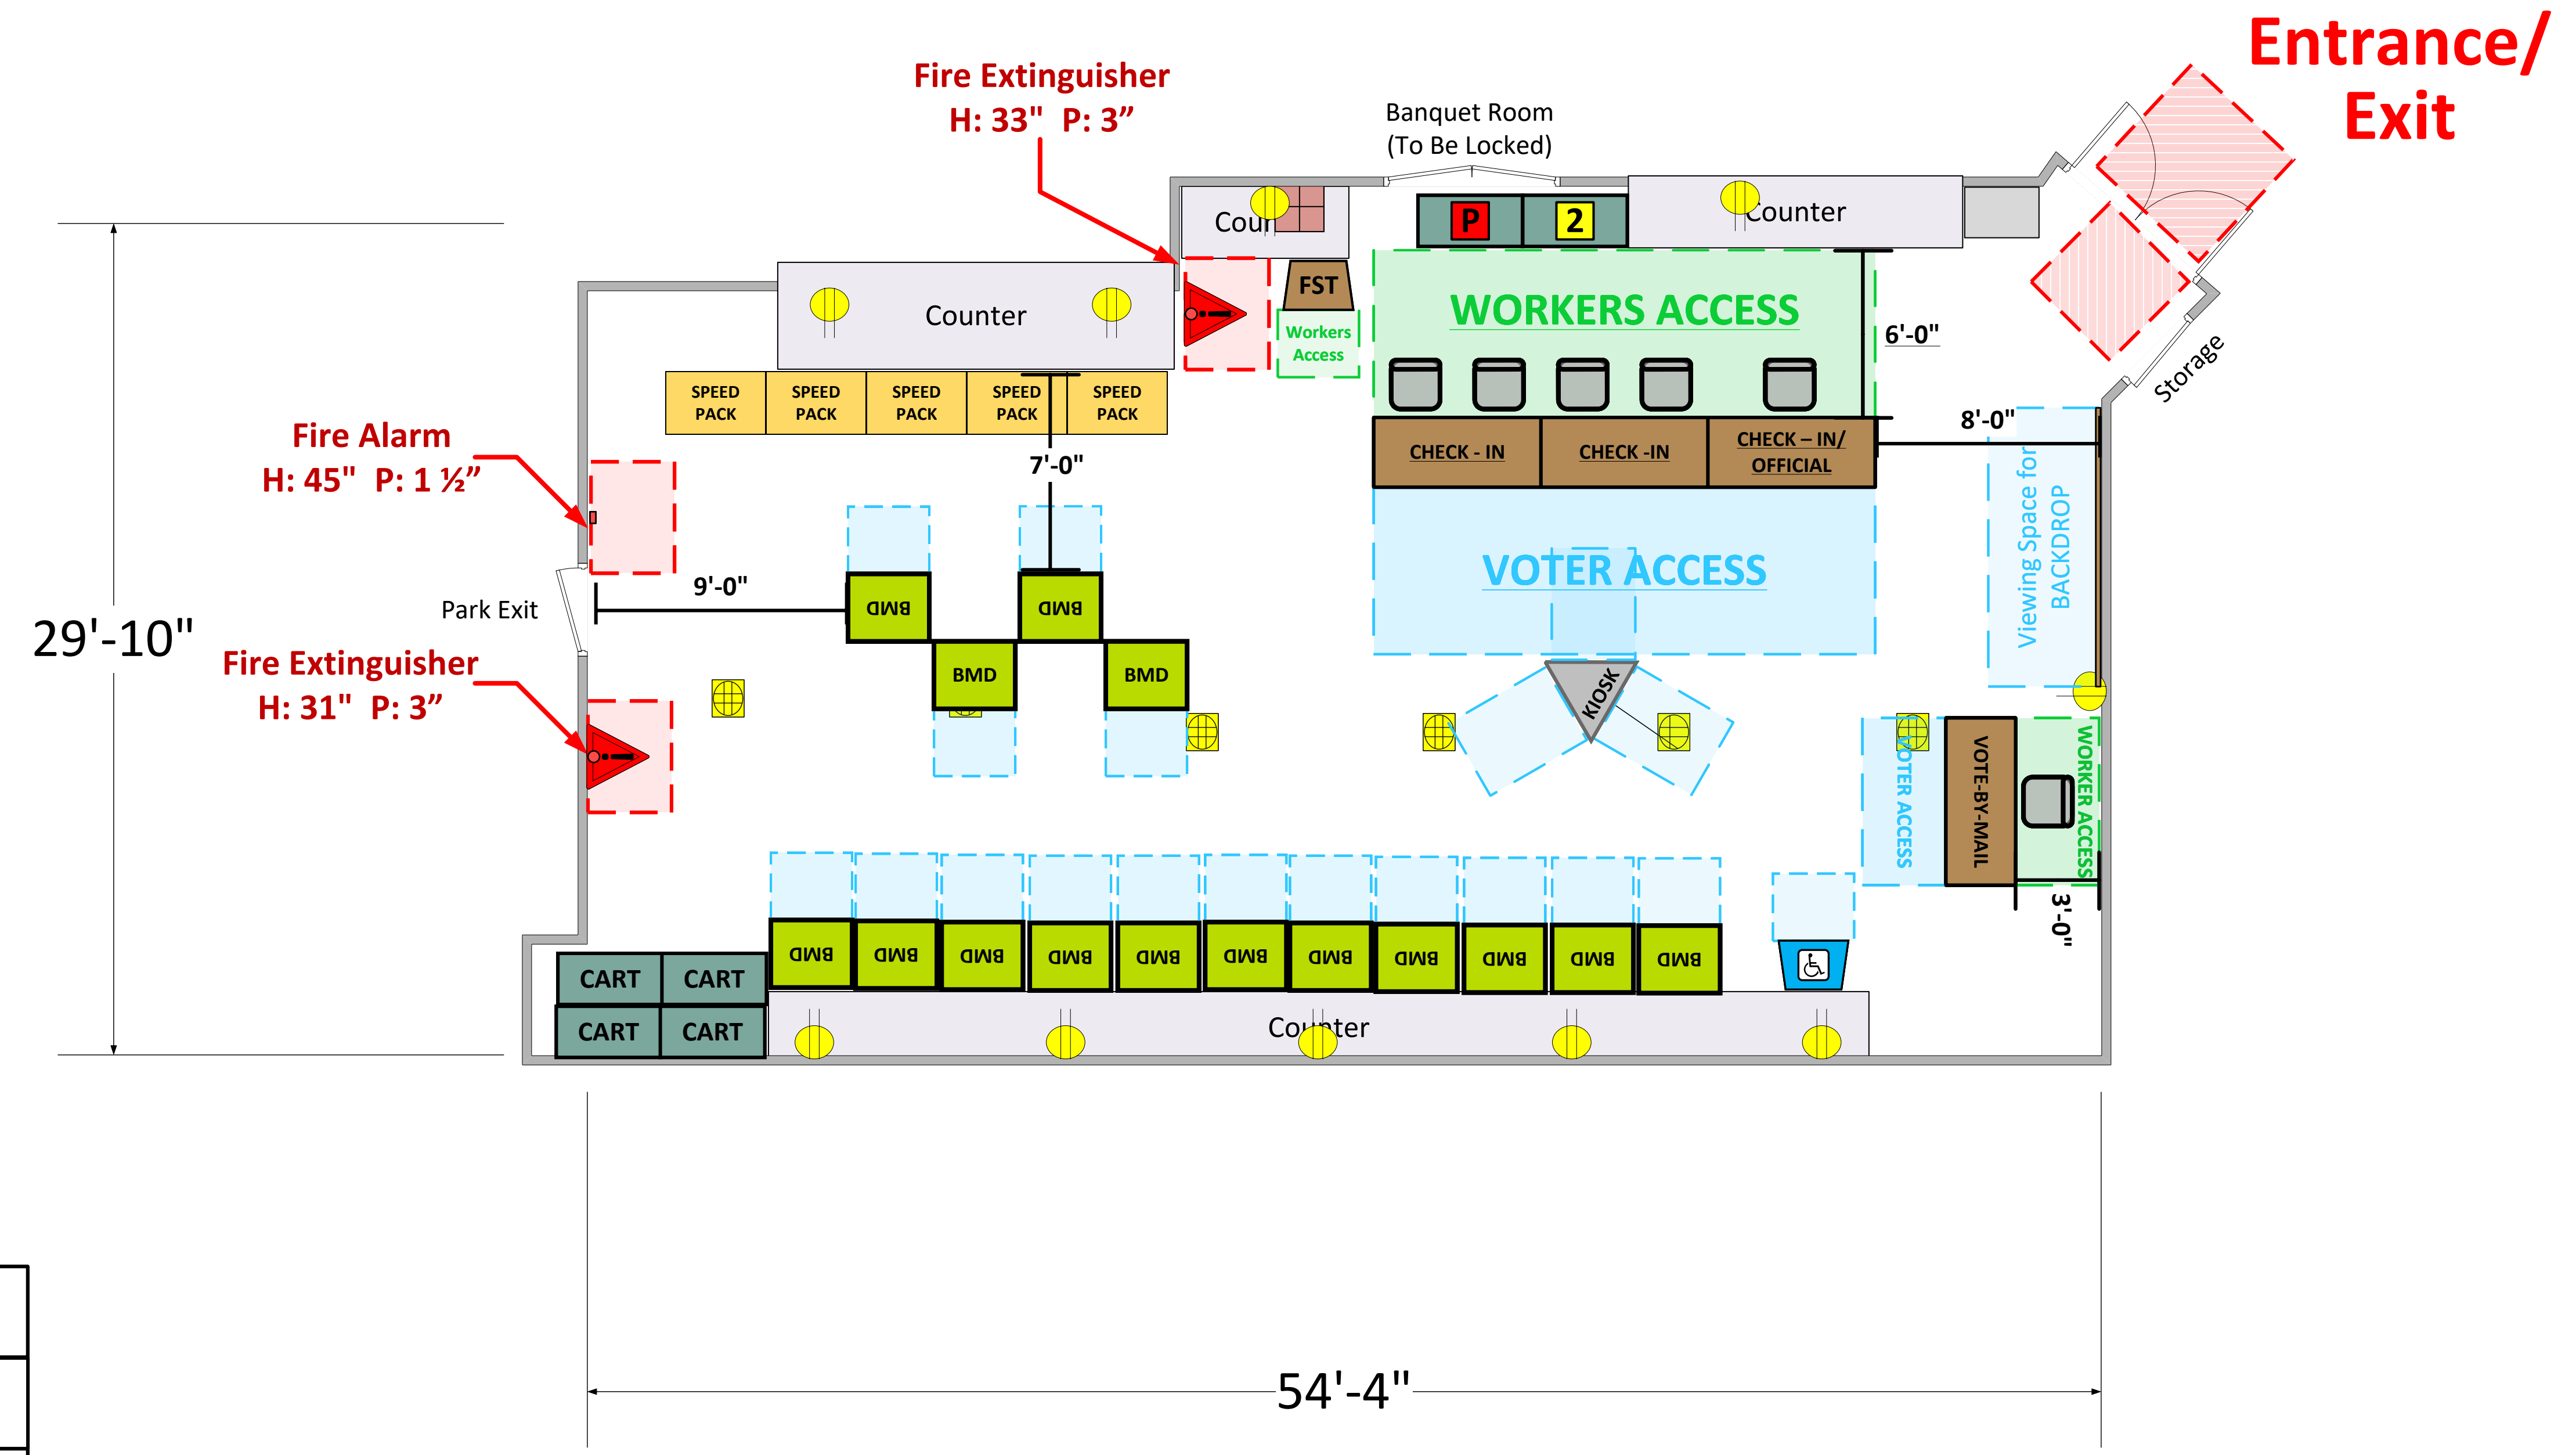

Arts & Crafts Room (1,620 Usable Sq. Ft.)

LEGEND

Room Size	Dimension: 54'4" x 29'10"	Sq. Ft: 1,620'
Number of BMDs	15	
POWER OUTLET		
PROTRUDING OBJECT		
Do Not Block Area		

VCID 498
Las Palmas Park

Each chair at a CHECK-IN station equals one ePollbook

Equipment By: Ryan Rivas	Date: 01/11/24
Skeleton Drawn By: David Chaparro	Date: 08/21/23
Scale: 1/4" inches = 1' Ft.	