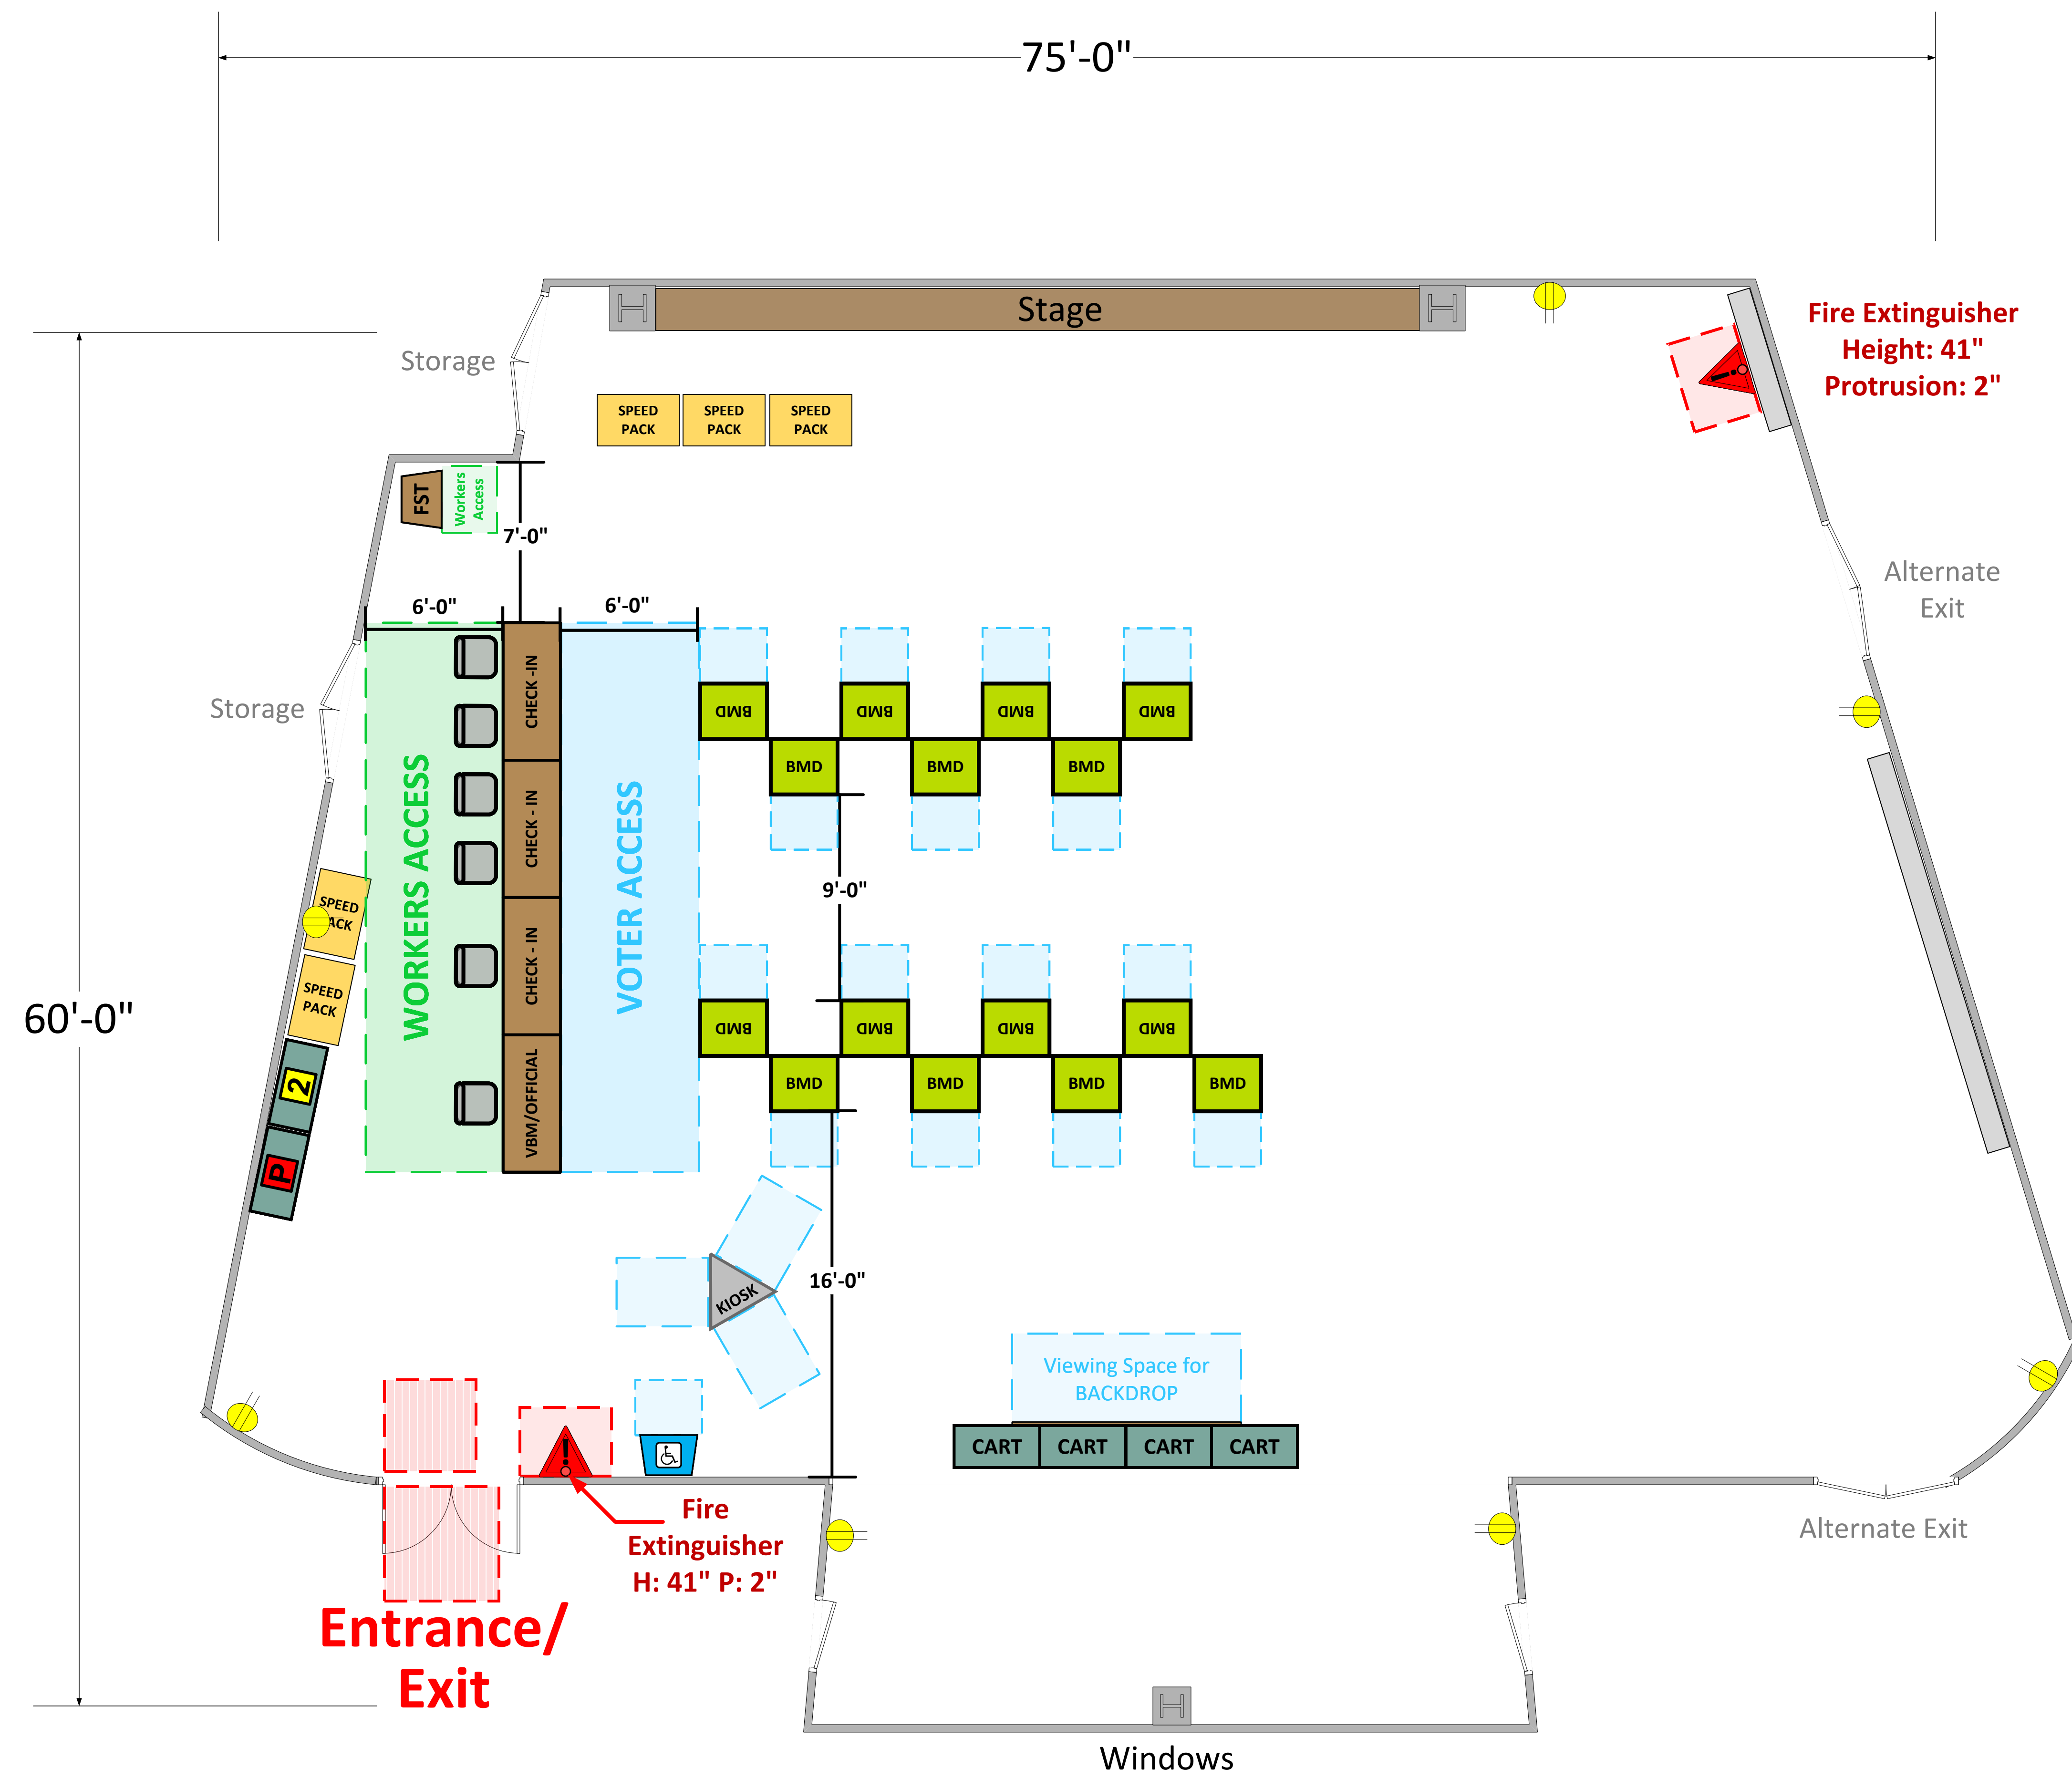

Multi-Purpose Room (4,500 Usable Sq. Ft.)

LEGEND

Room Size	Dimension: 75' x 60'	Sq. Ft.: 4,500'
Number of BMDs	15	
POWER OUTLET		
PROTRUDING OBJECT		
Do Not Block Area		

VCID 5194

Alice C. Stelle Middle school

Each chair at a CHECK-IN station equals one ePollbook

Equipment By:	Date:
David Chaparro	02/16/24
Skeleton Drawn By:	Date:
David Chaparro	11/07/23
Scale:	
1 1/4" inches = 1' Ft.	