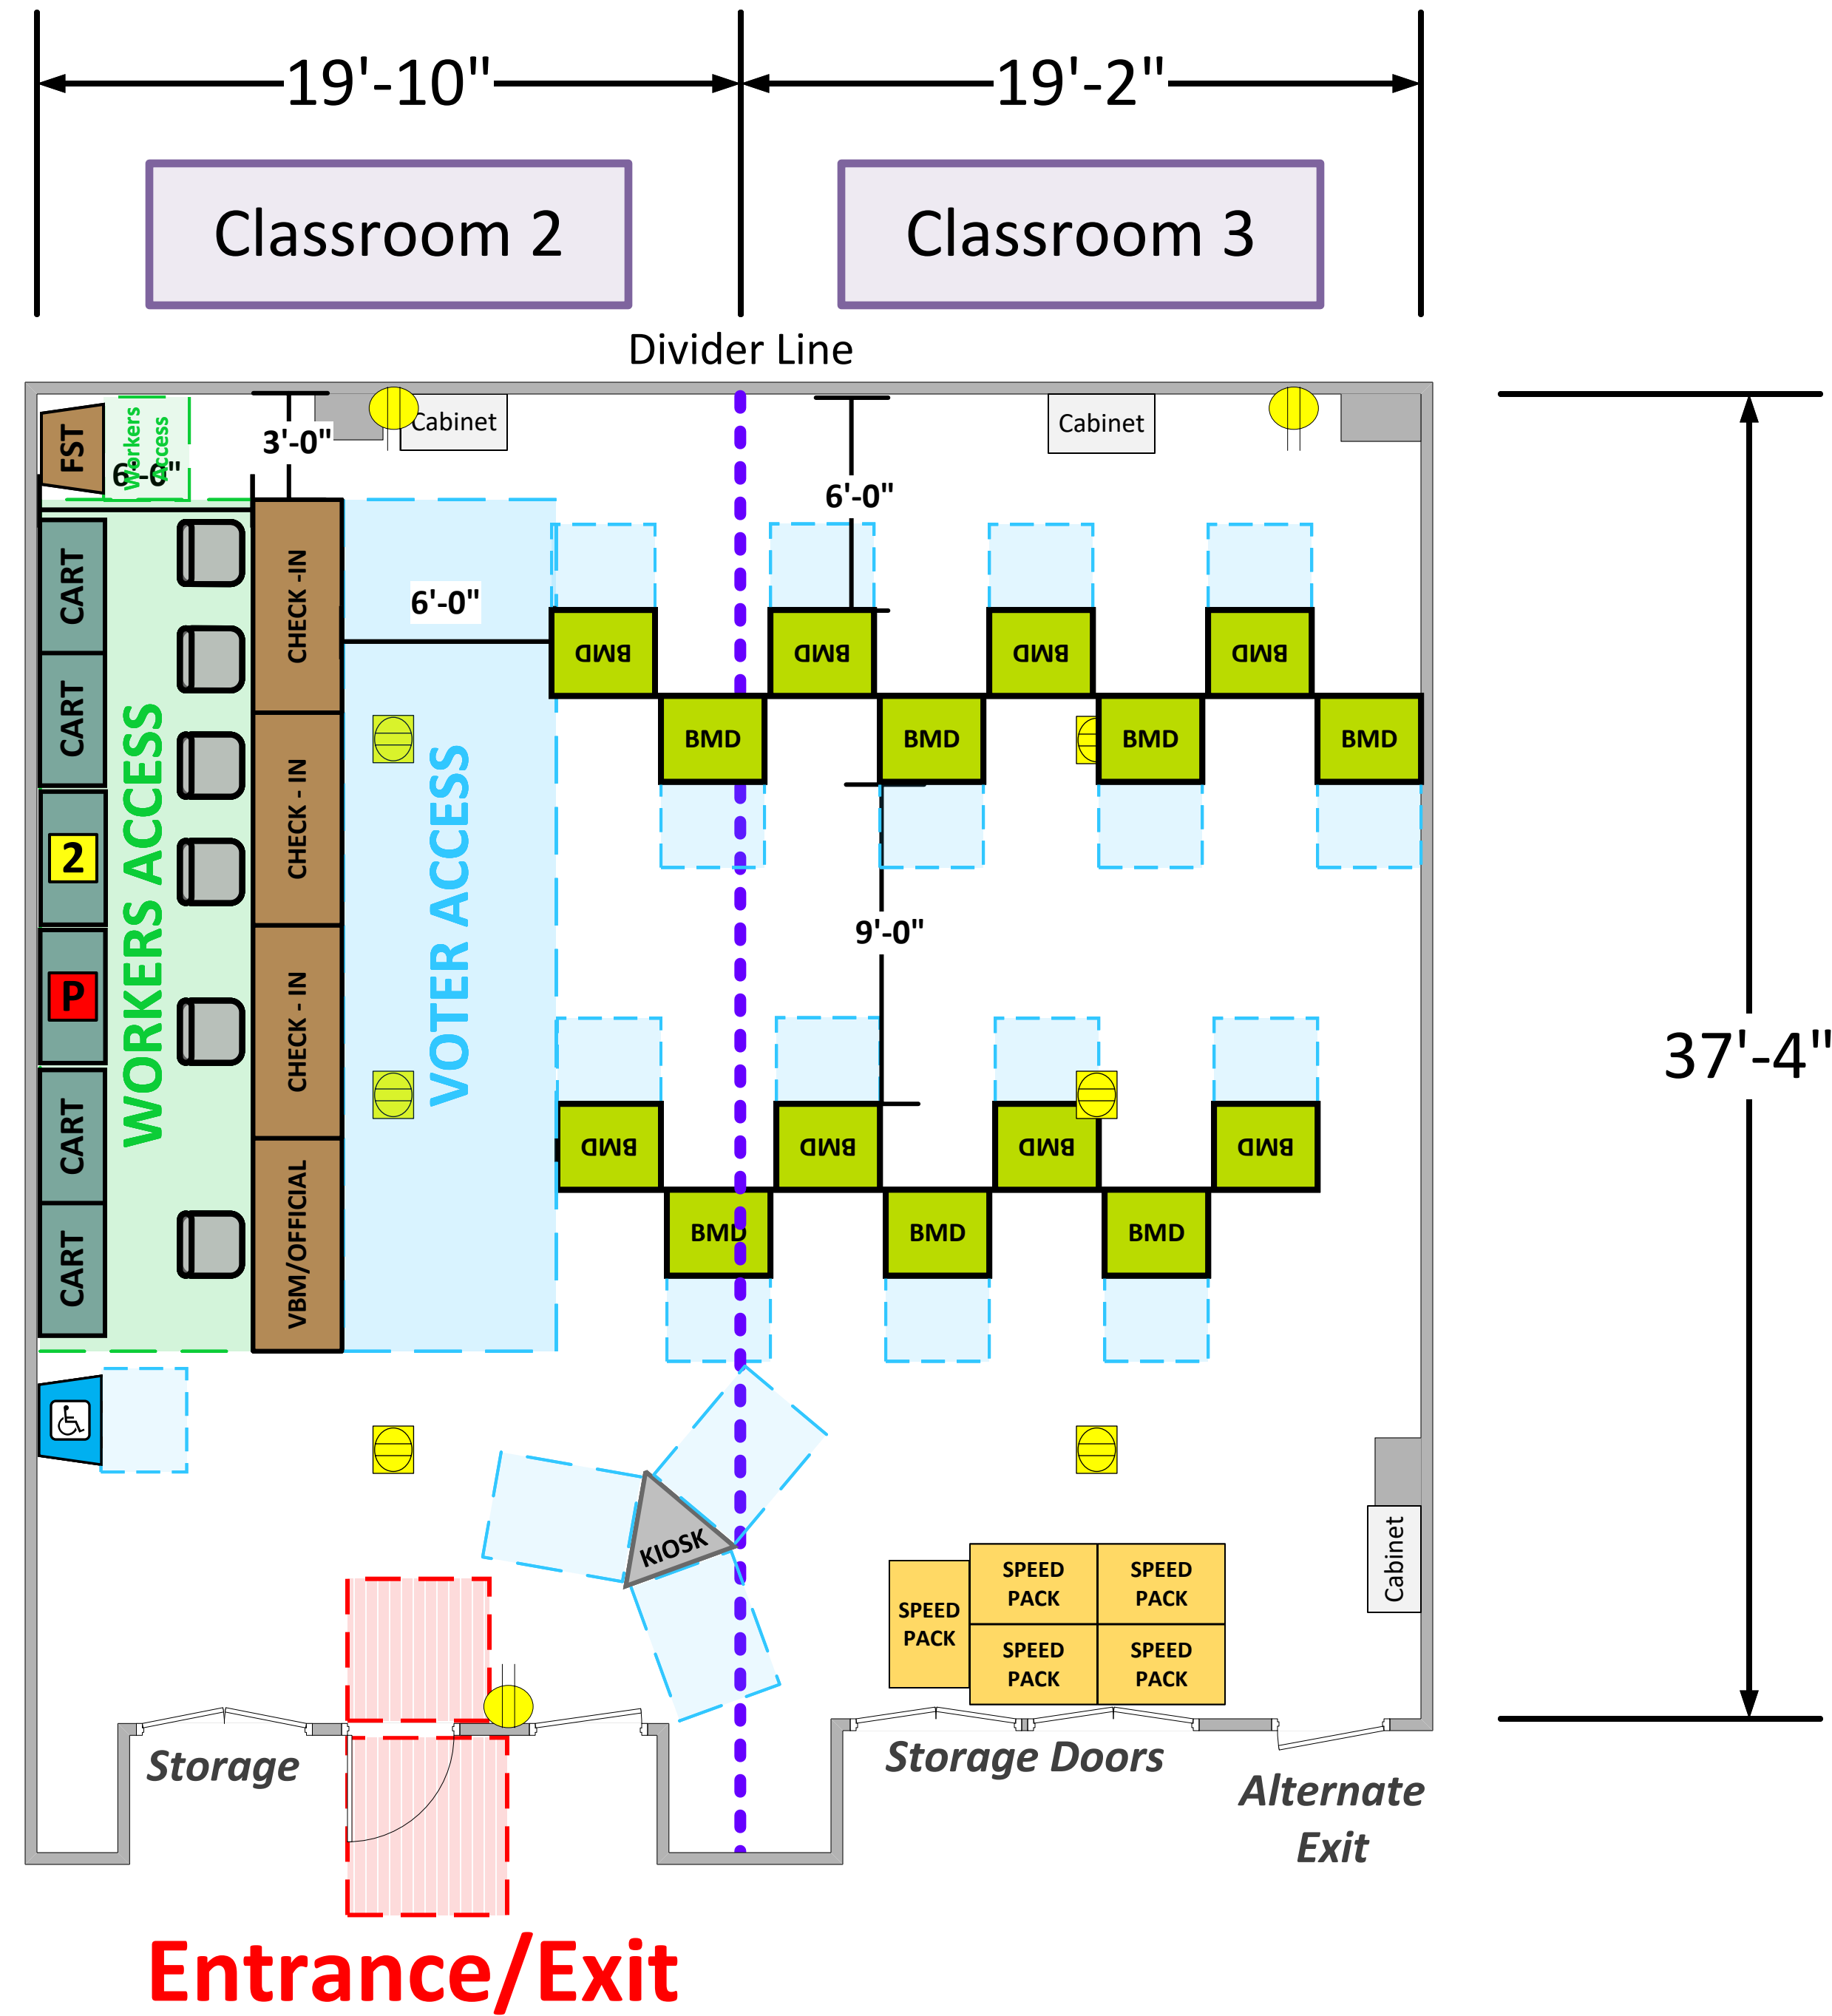

Classrooms 2 and 3 (1,362 Usable Sq. Ft.)

LEGEND

Room Size	Dimension: 39' x 37'4"	Sq. Ft: 1,456'
Number of BMDs		
POWER OUTLET		
PROTRUDING OBJECT		
Do Not Block Area		

TITLE
VCID 524
Autry Museum of the
American West

Each chair at a CHECK-IN station equals one ePollbook

Equipment By: Scott Taylor	Date: 03/11/26
Skeleton Drawn By: David Chaparro	Date: 10/31/25
Scale: 1/4" inches = 1' Ft.	